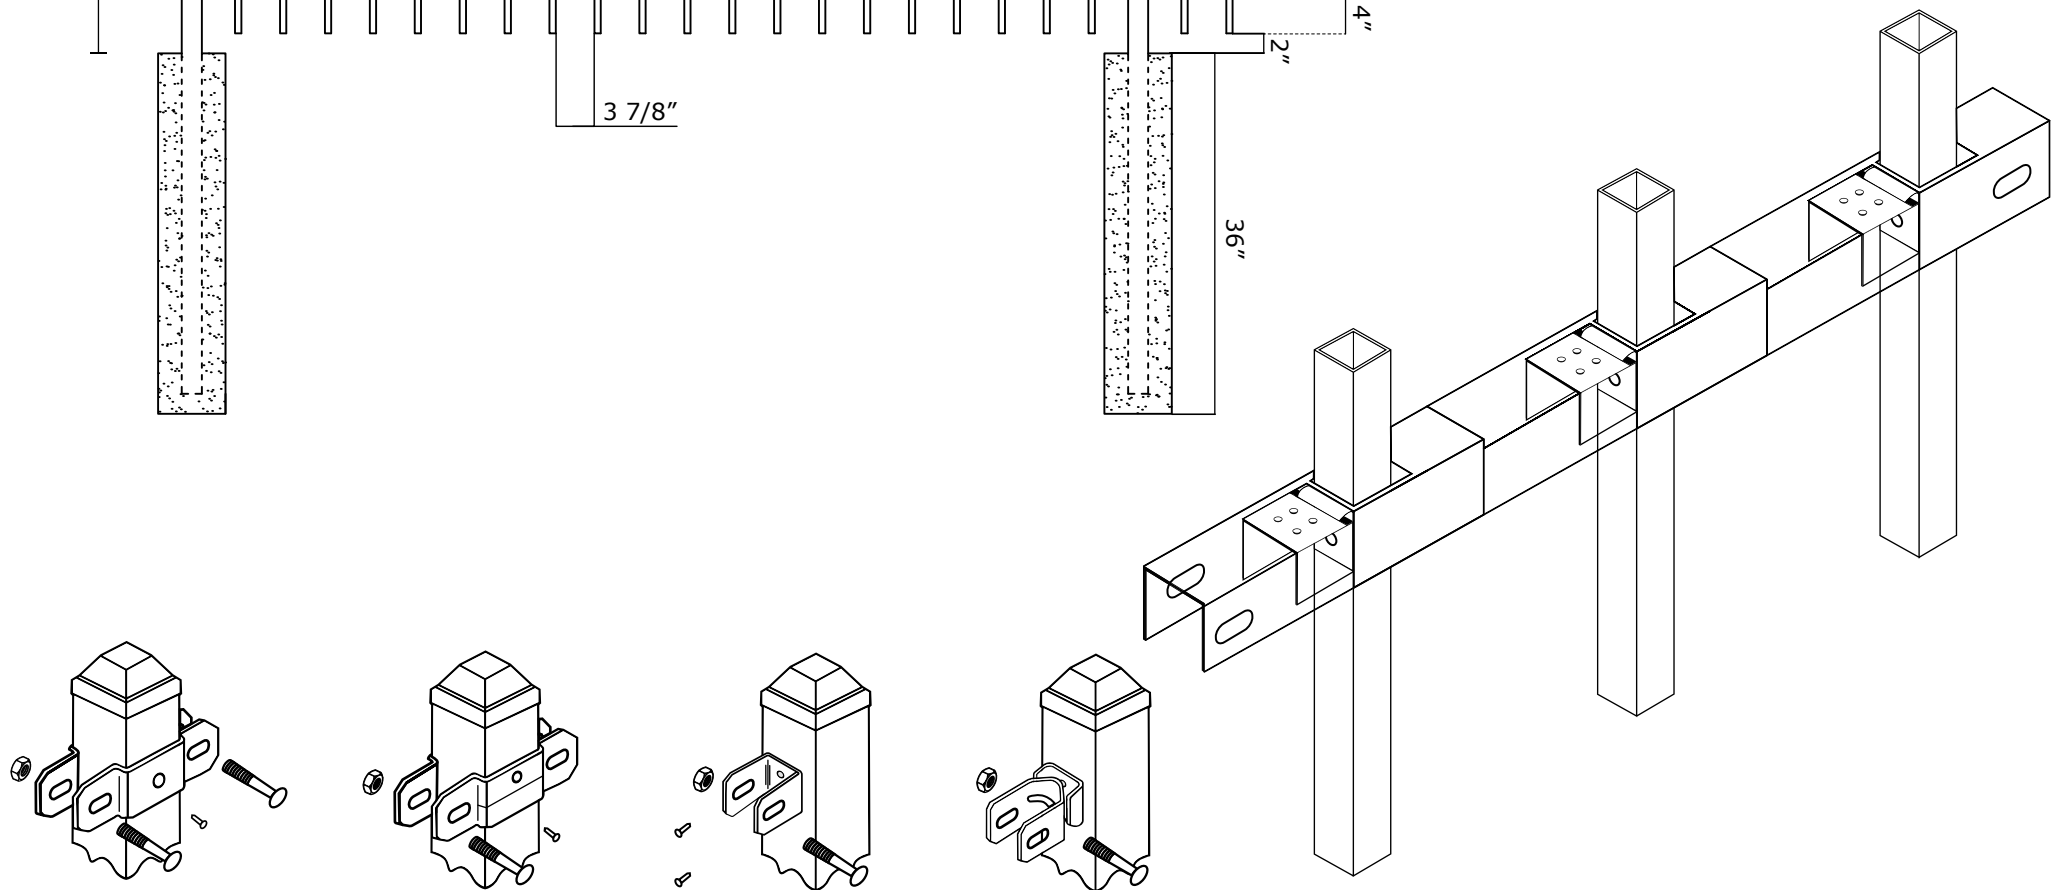

VICTORY 2R RES FLAT TOP W/ EXTENDED PICKET SPECIFICATIONS

Pickets: 5/8" x 18GA

Rails: 1" x 1 3/16" SQ x 14GA

Posts: 2" SQ x 16GA

Heights: 3', 3.5', 4', 5' and 6'

VANTAGE FENCE
VICTORY RESIDENTIAL PANELS
www.vantagefence.com

2R VIC RES FLAT TOP W/ EXTENDED PICKET