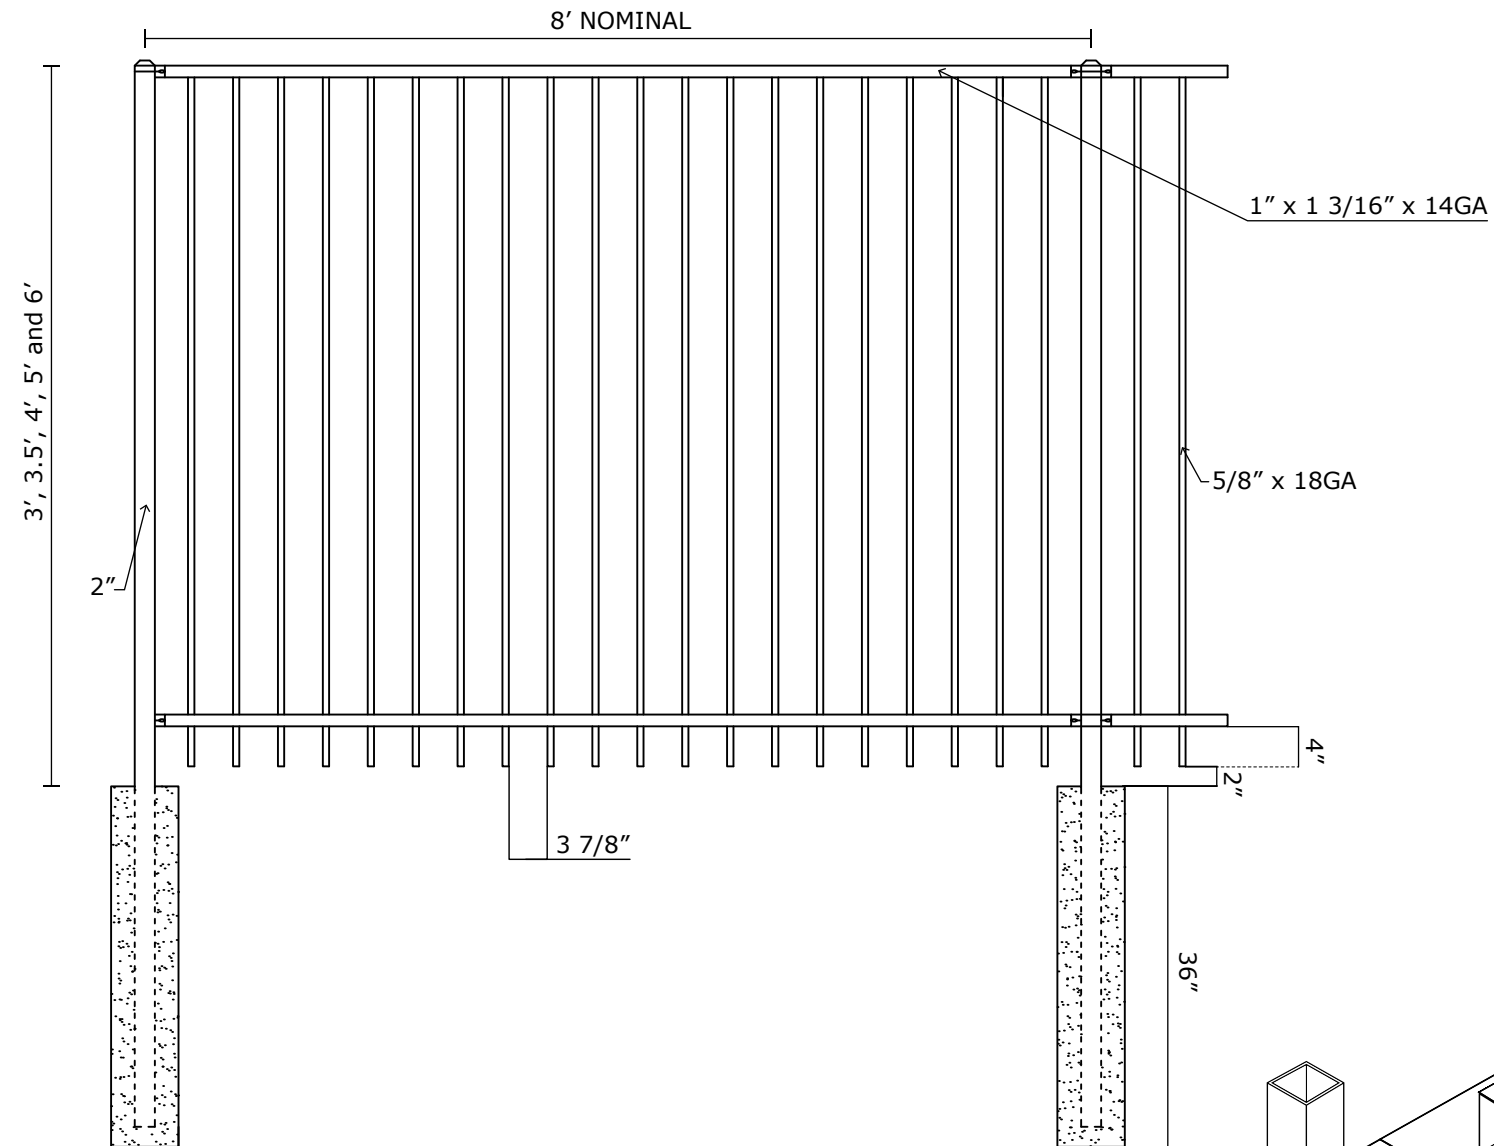

VICTORY 2R RES FLAT TOP W/ EXTENDED PICKET SPECIFICATIONS

Pickets: 5/8" x 18GA

Rails: 1" x 1 3/16" SQ x 14GA

Posts: 2" SQ x 16GA

Heights: 3', 3.5', 4', 5' and 6'

VANTAGE FENCE
VICTORY RESIDENTIAL PANELS
www.vantagefence.com

2R VIC RES FLAT TOP W/ EXTENDED PICKET