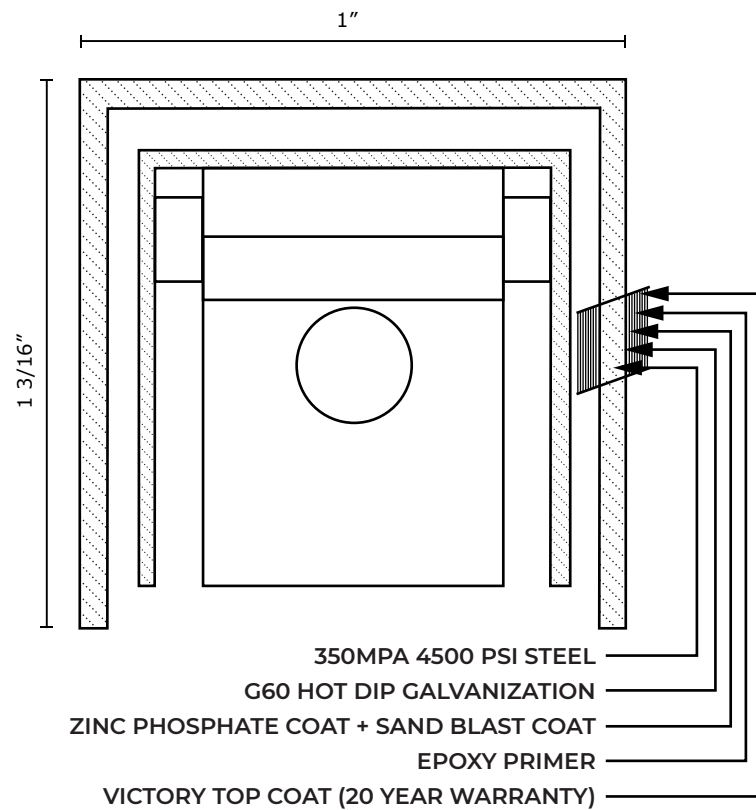

VICTORY 2R RES FLAT TOP W/ EXTENDED PICKET SPECIFICATIONS

Pickets: 5/8" x 18GA

Rails: 1" x 1 3/16" SQ x 14GA

Posts: 2" SQ x 16GA

Heights: 3', 3.5', 4', 5' and 6'

VANTAGE FENCE
VICTORY RESIDENTIAL PANELS
www.vantagefence.com

2R VIC RES FLAT TOP W/ EXTENDED PICKET