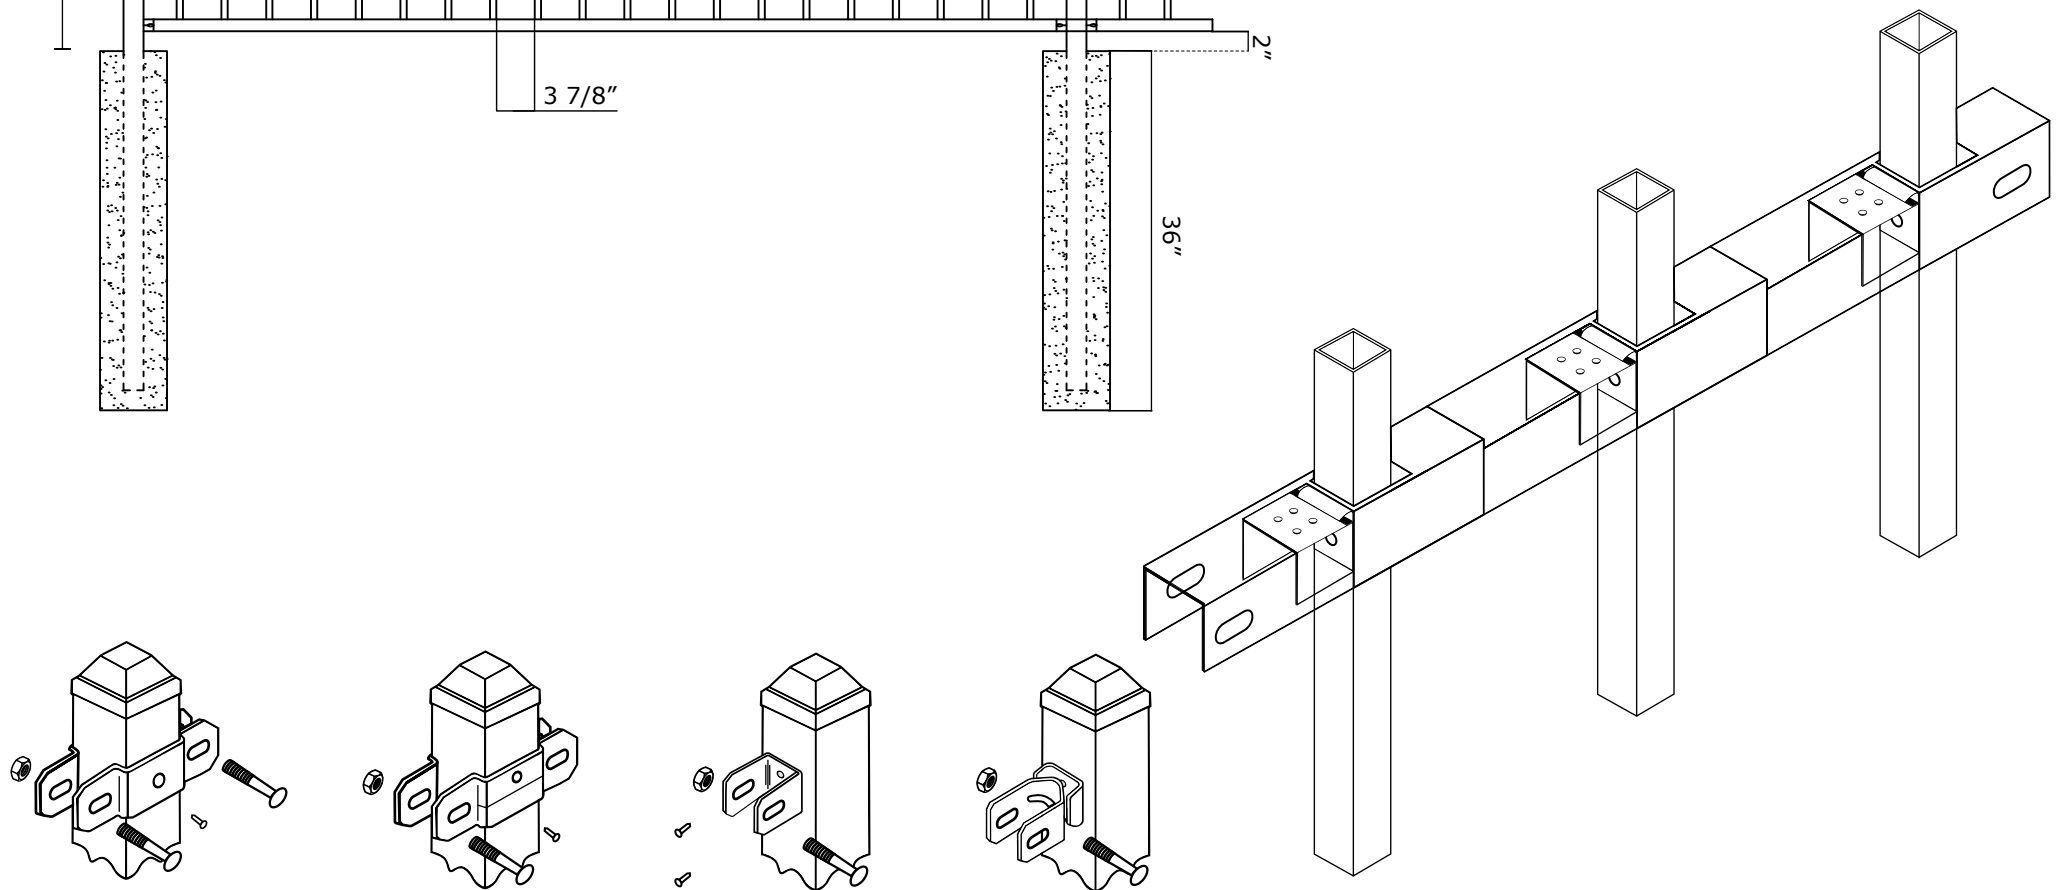

VICTORY 2R RES FLAT TOP W/ FLUSH BOTTOM SPECIFICATIONS

Pickets: 5/8" x 18GA

Rails: 1" x 1 3/16" SQ x 14GA

Posts: 2" SQ x 16GA

Heights: 3', 3.5', 4', 5' and 6'

VANTAGE FENCE
VICTORY RESIDENTIAL PANELS
www.vantagefence.com

2R VIC RES FLAT TOP W/ EXTENDED PICKET