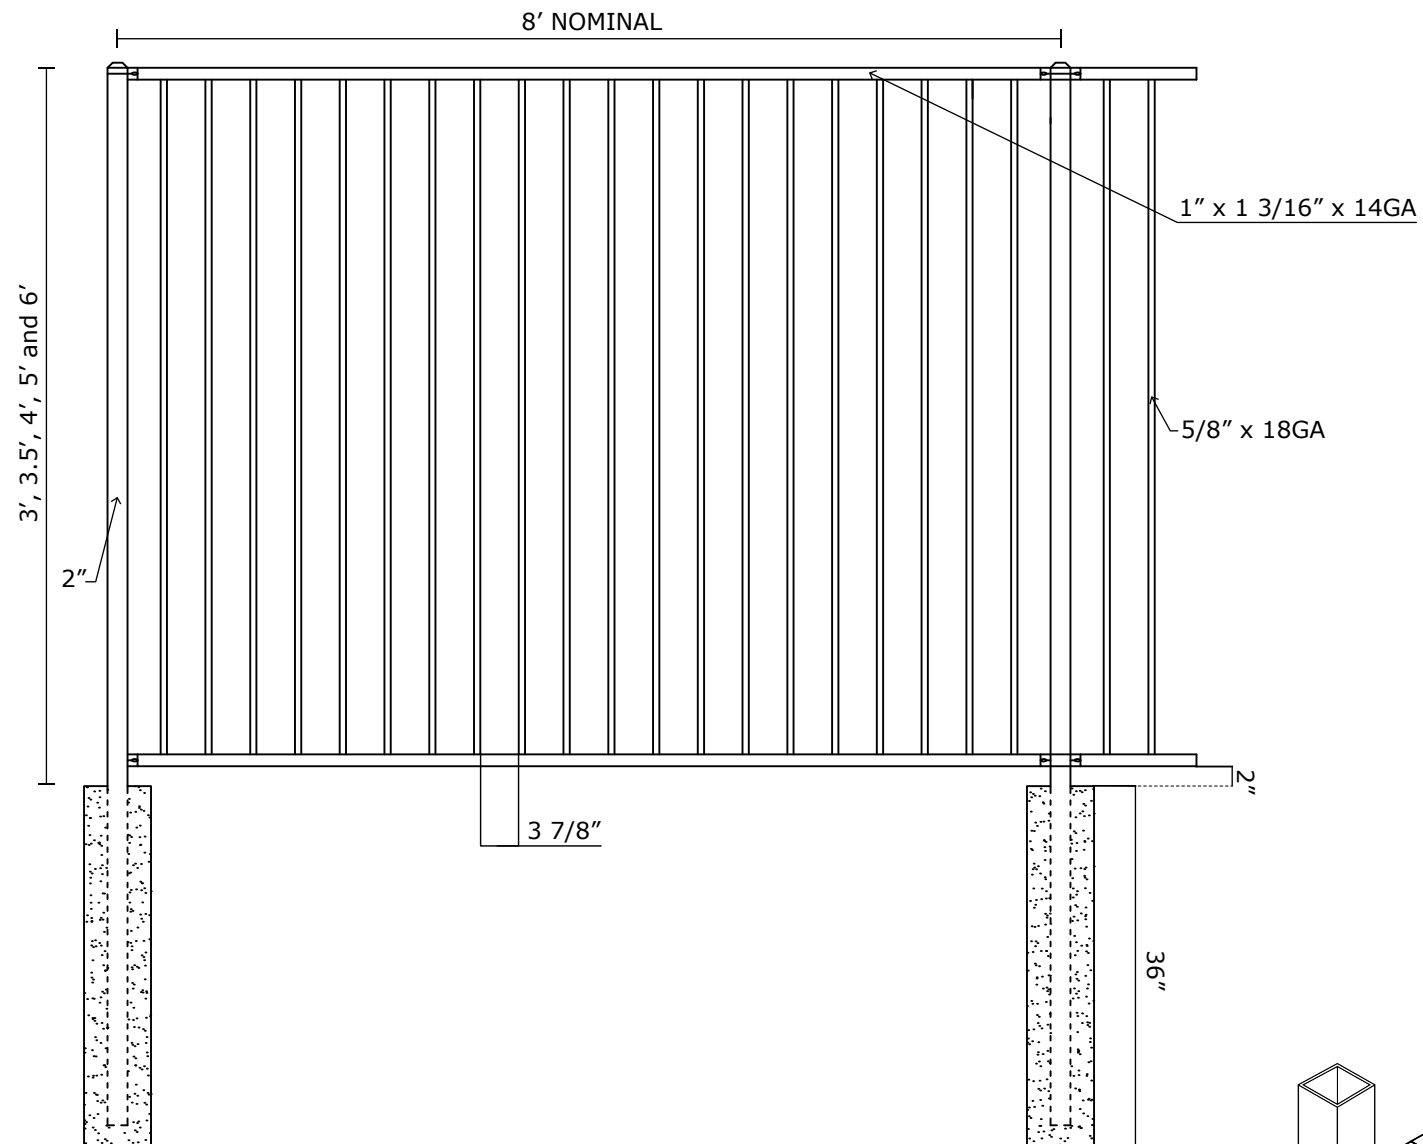

VICTORY 2R RES FLAT TOP W/ FLUSH BOTTOM SPECIFICATIONS

Pickets: 5/8" x 18GA

Rails: 1" x 1 3/16" SQ x 14GA

Posts: 2" SQ x 16GA

Heights: 3', 3.5', 4', 5' and 6'

VANTAGE FENCE
VICTORY RESIDENTIAL PANELS
www.vantagefence.com

2R VIC RES FLAT TOP W/ EXTENDED PICKET