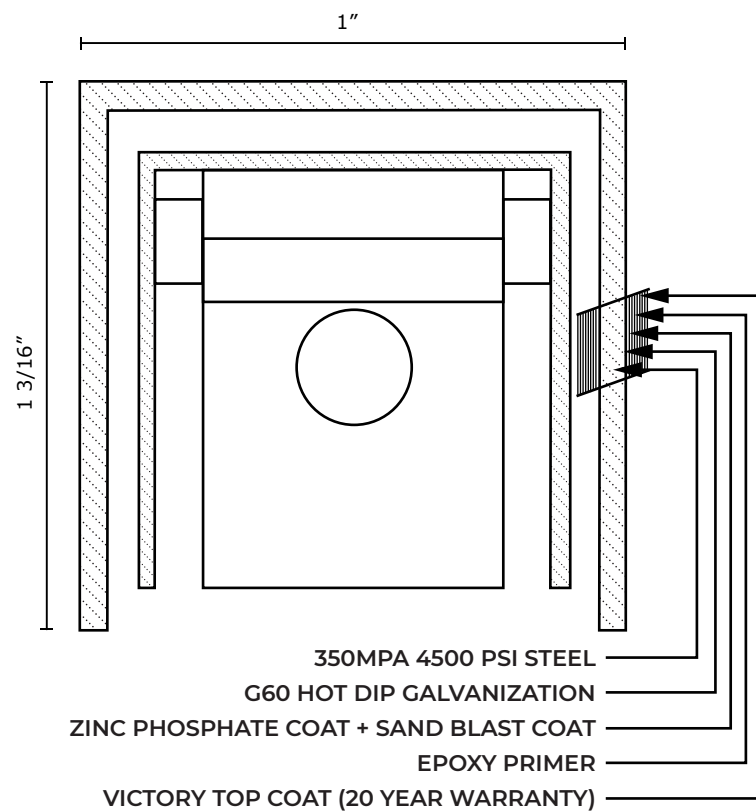

VICTORY 2R RES FLAT TOP W/ FLUSH BOTTOM SPECIFICATIONS

Pickets: 5/8" x 18GA

Rails: 1" x 1 3/16" SQ x 14GA

Posts: 2" SQ x 16GA

Heights: 3', 3.5', 4', 5' and 6'

VANTAGE FENCE
VICTORY RESIDENTIAL PANELS
www.vantagefence.com

2R VIC RES FLAT TOP W/ EXTENDED PICKET