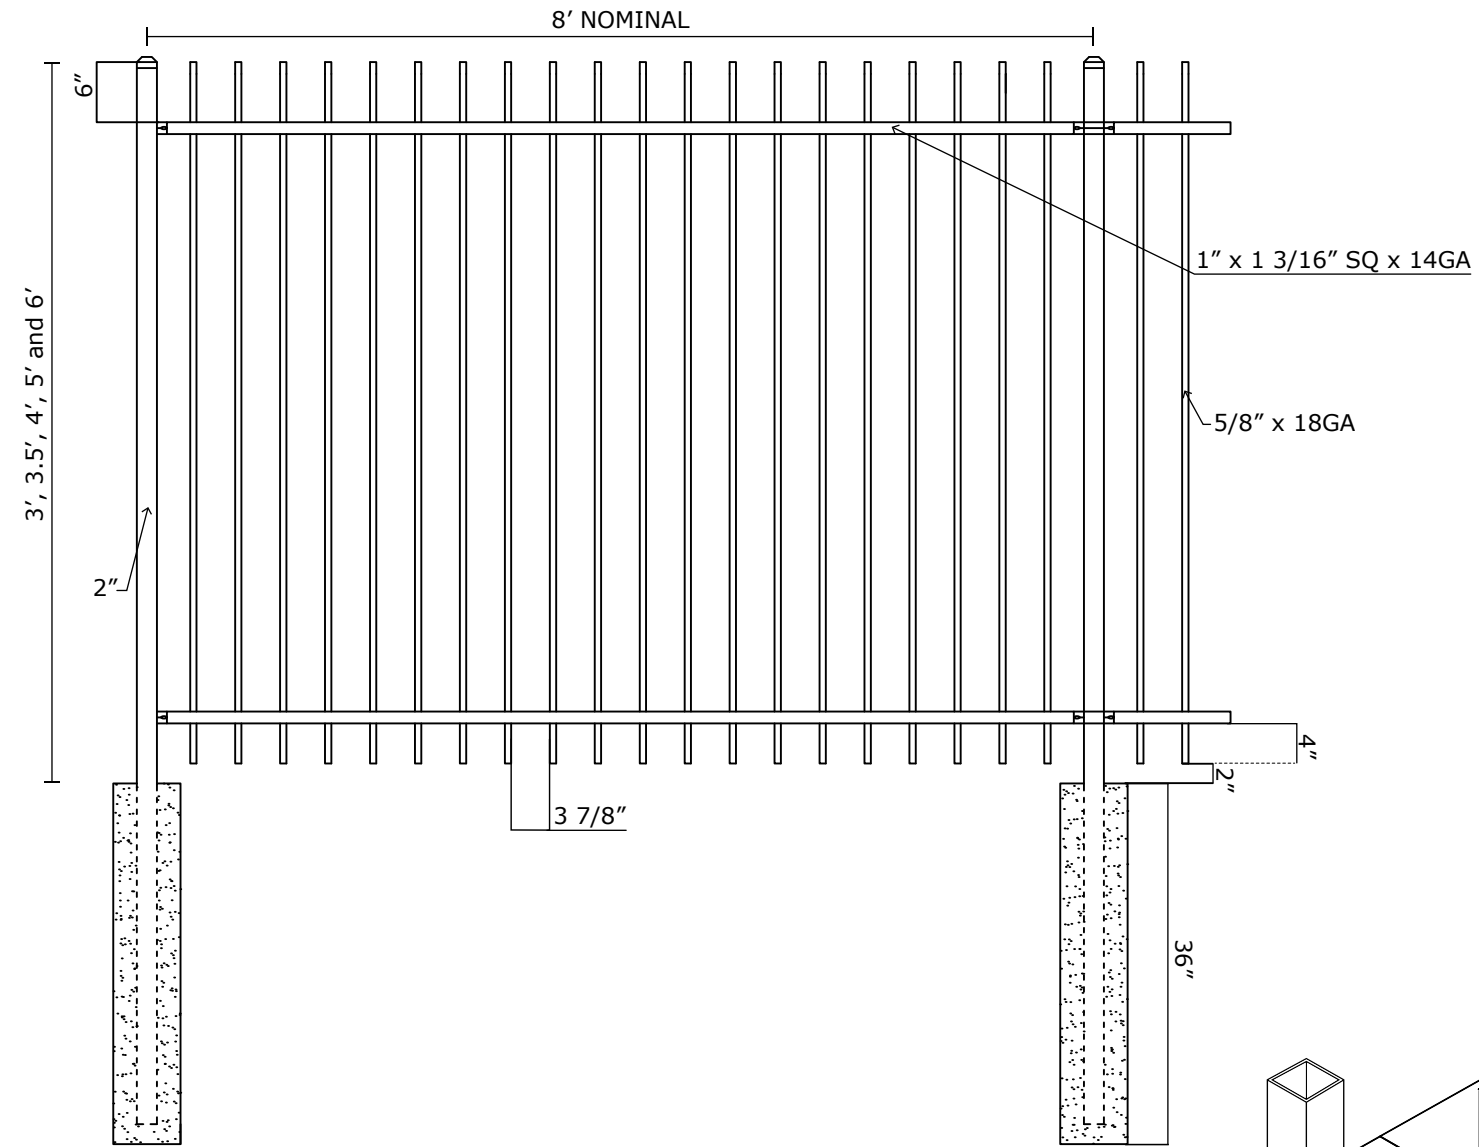

VICTORY 2R RES MODERN TOP W/ EXTENDED PICKET SPECIFICATIONS

Pickets: 5/8" x 18GA

Rails: 1" x 1 3/16" SQ x 14GA

Posts: 2" SQ x 16GA

Heights: 3', 3.5', 4', 5' and 6'

VANTAGE FENCE
VICTORY RESIDENTIAL PANELS
www.vantagefence.com

2R VIC RES MODERN TOP W/ EXTENDED PICKET