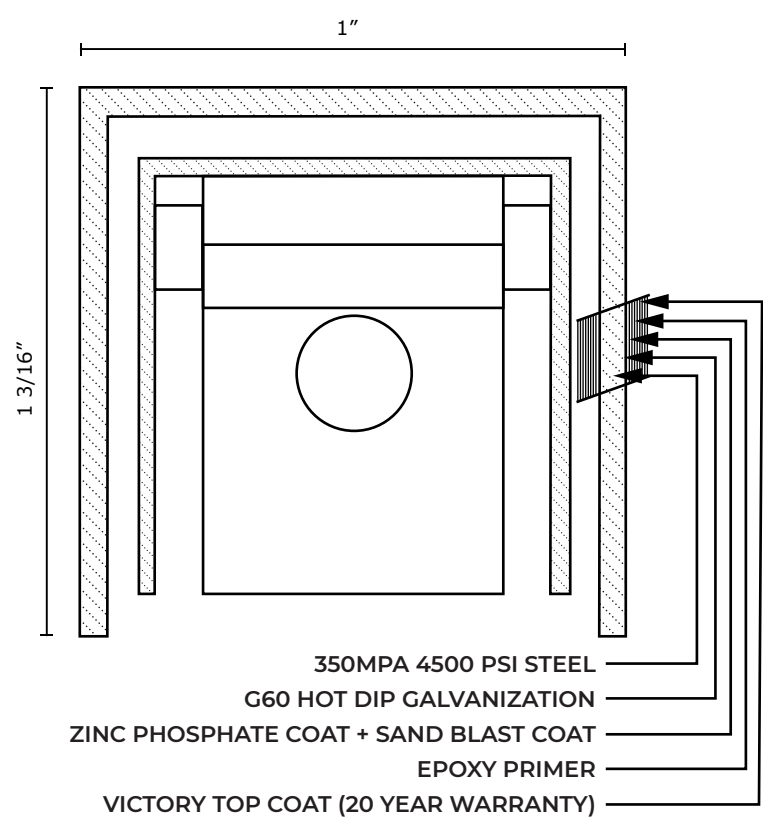

VICTORY 2R RES MODERN TOP W/ EXTENDED PICKET SPECIFICATIONS

Pickets: 5/8" x 18GA

Rails: 1" x 1 3/16" SQ x 14GA

Posts: 2" SQ x 16GA

Heights: 3', 3.5', 4', 5' and 6'

VANTAGE FENCE
VICTORY RESIDENTIAL PANELS
www.vantagefence.com

2R VIC RES MODERN TOP W/ EXTENDED PICKET