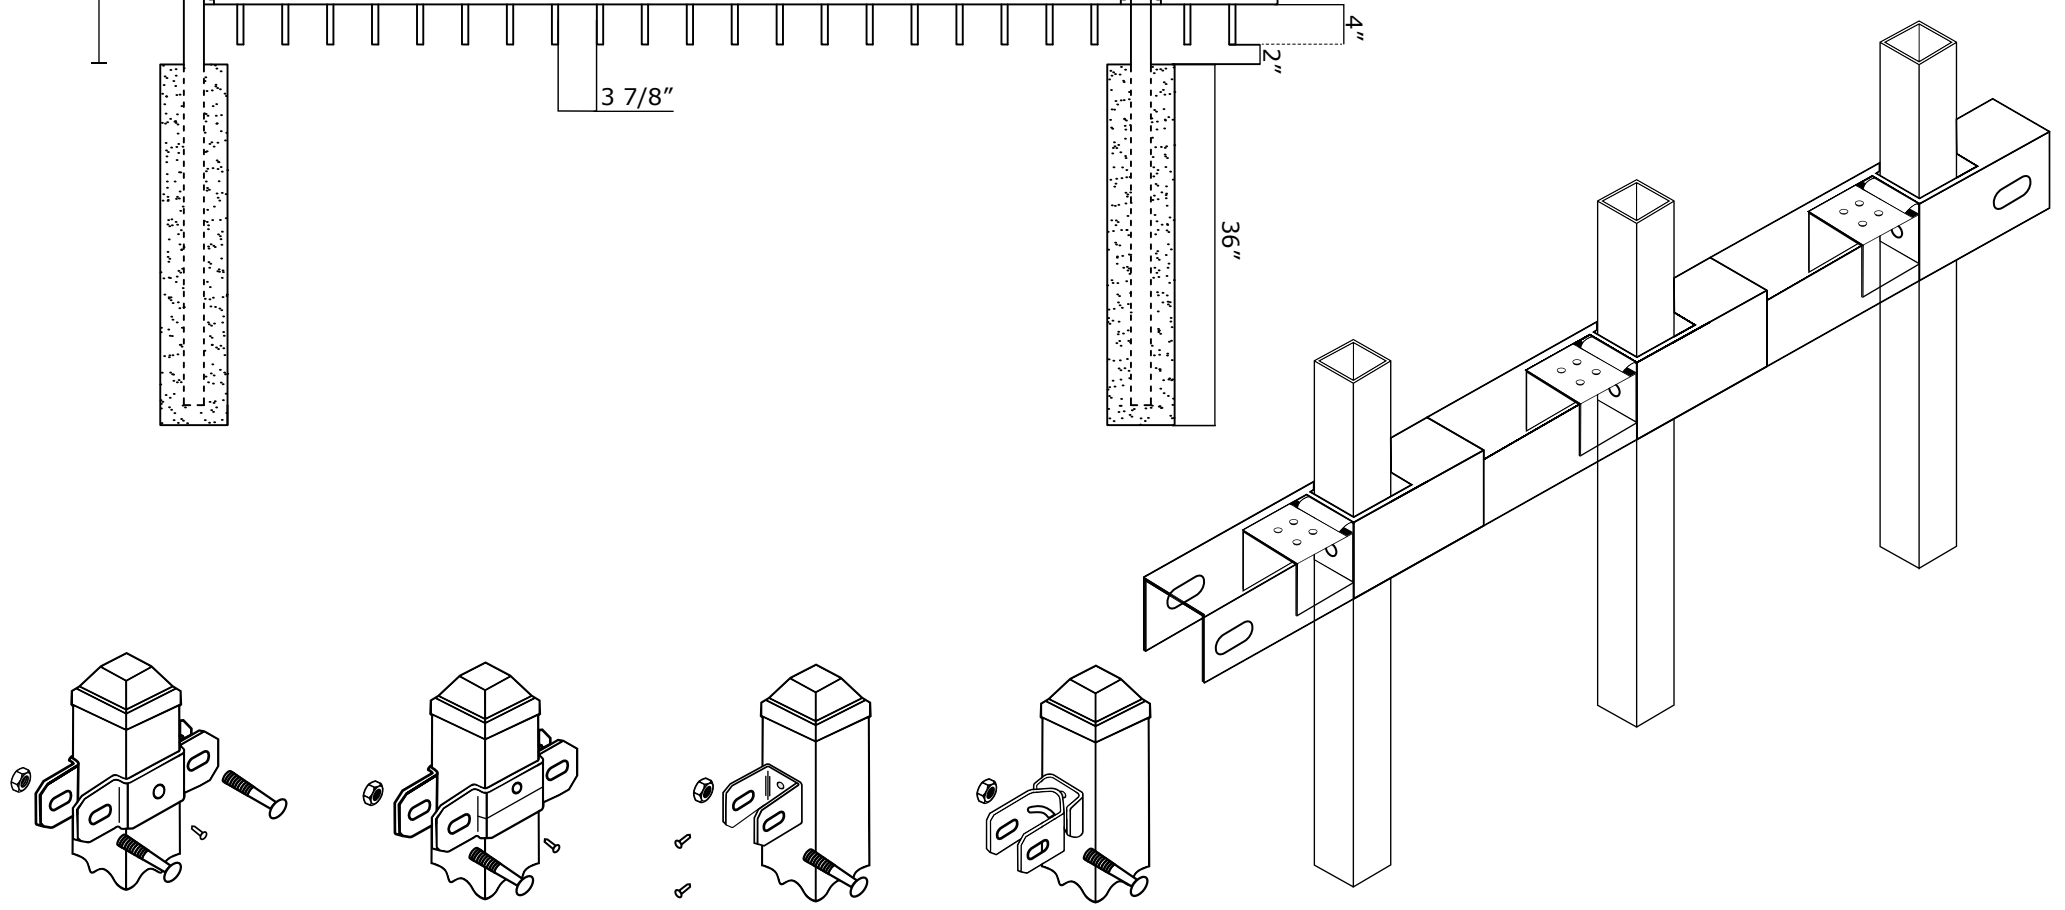

VICTORY 2R RES MODERN TOP W/ EXTENDED PICKET SPECIFICATIONS

Pickets: 5/8" x 18GA

Rails: 1" x 1 3/16" SQ x 14GA

Posts: 2" SQ x 16GA

Heights: 3', 3.5', 4', 5' and 6'

VANTAGE FENCE
VICTORY RESIDENTIAL PANELS
www.vantagefence.com

2R VIC RES MODERN TOP W/ EXTENDED PICKET