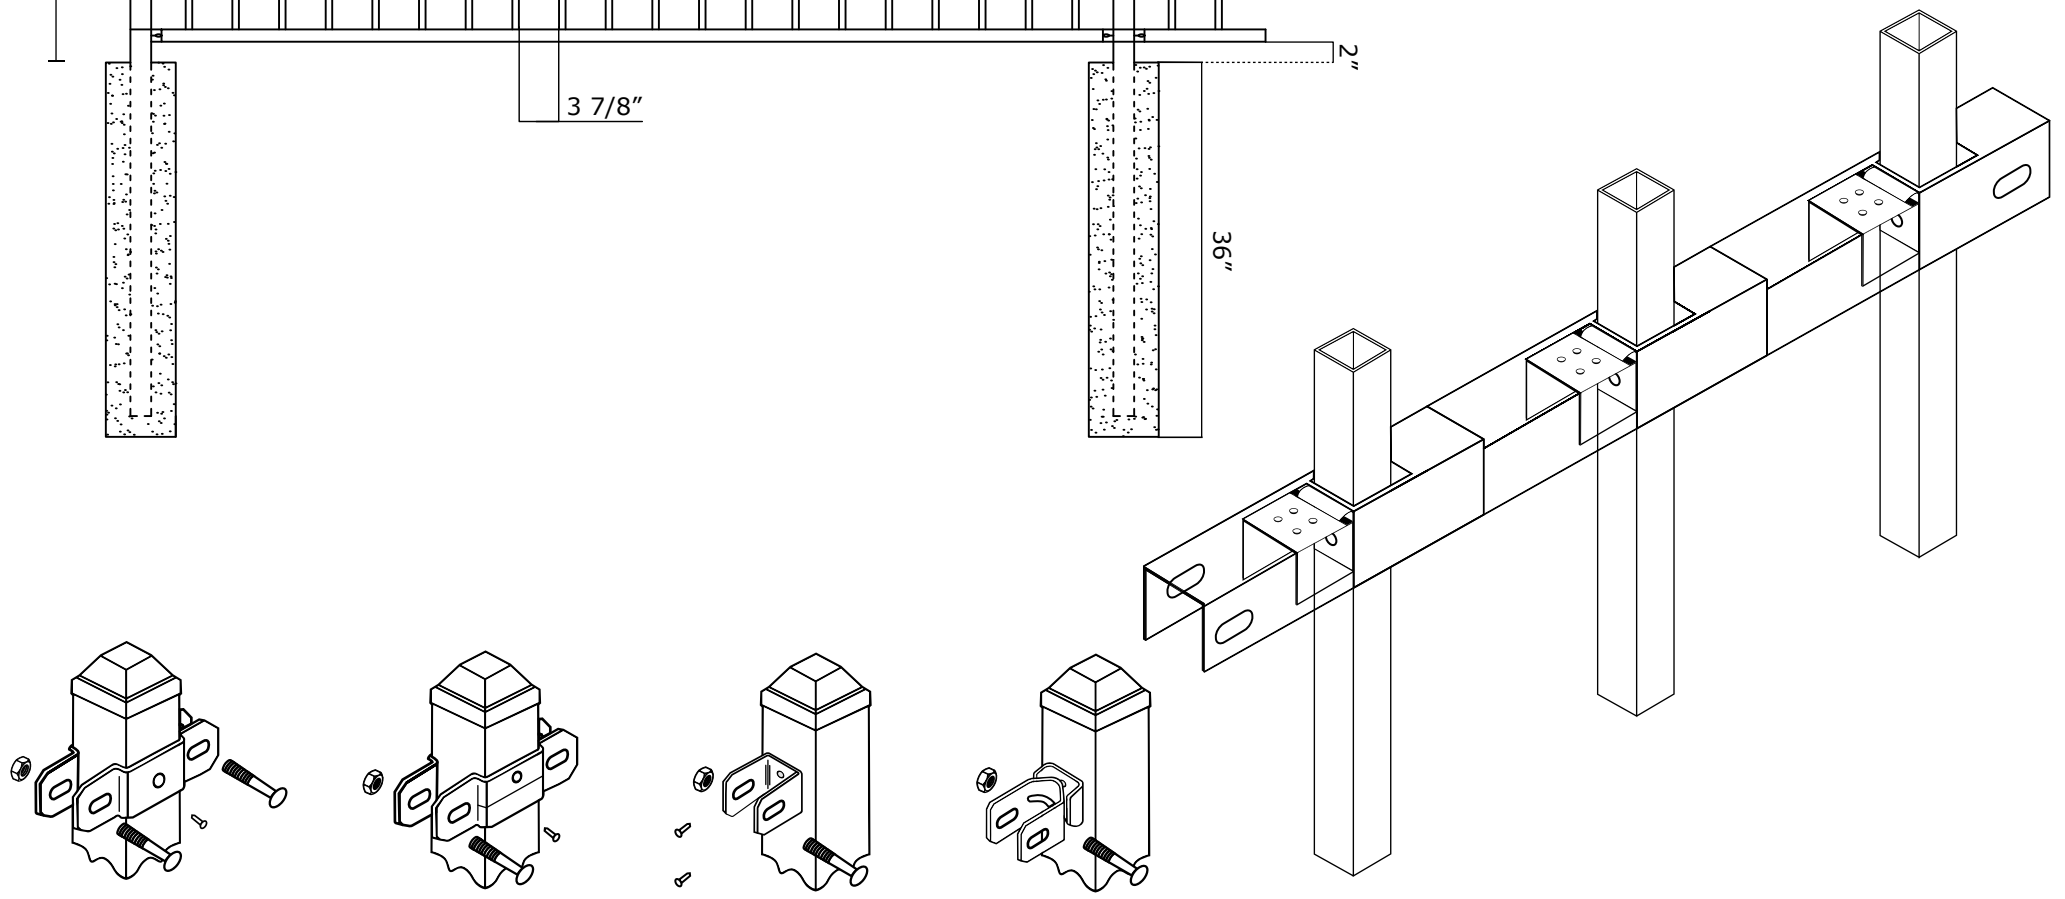

VICTORY 2R RES MODERN TOP W/ FLUSH BOTTOM SPECIFICATIONS

Pickets: 5/8" x 18GA

Rails: 1" x 1 3/16" SQ x 14GA

Posts: 2" SQ x 16GA

Heights: 3', 3.5', 4', 5' and 6'

VANTAGE FENCE
VICTORY RESIDENTIAL PANELS
www.vantagefence.com

2R VIC RES MODERN TOP W/ FLUSH BOTTOM