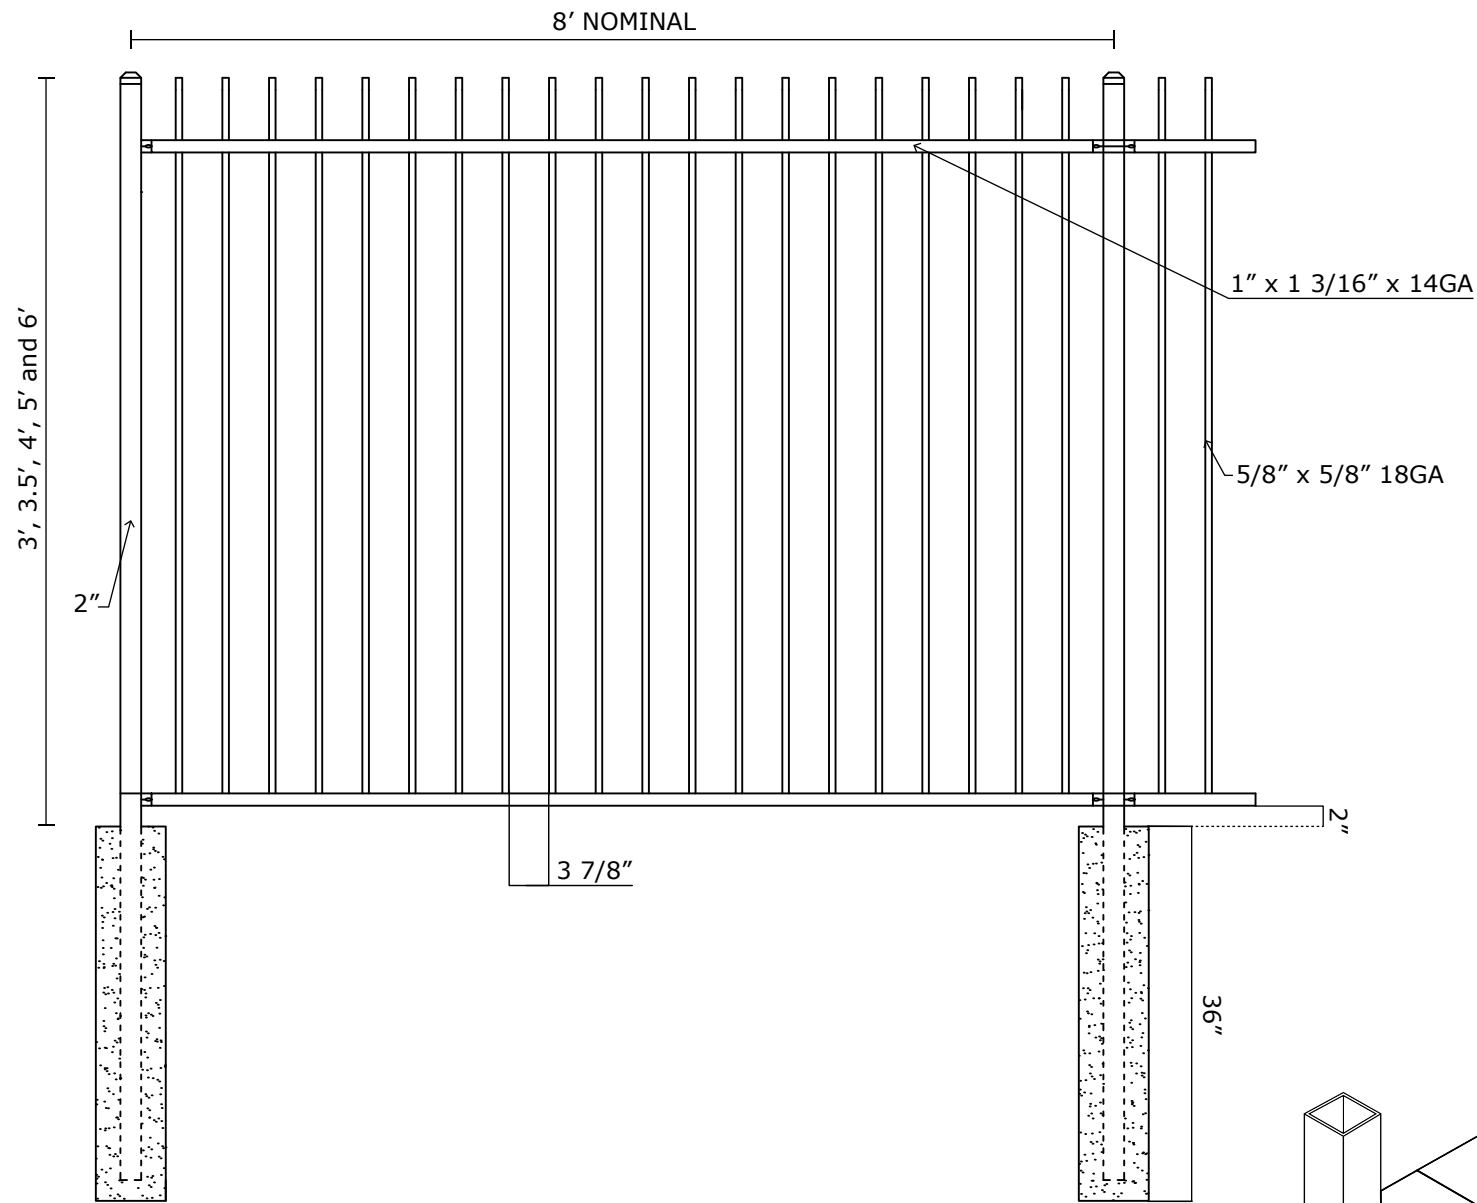

VICTORY 2R RES MODERN TOP W/ FLUSH BOTTOM SPECIFICATIONS

Pickets: 5/8" x 18GA

Rails: 1" x 1 3/16" SQ x 14GA

Posts: 2" SQ x 16GA

Heights: 3', 3.5', 4', 5' and 6'

VANTAGE FENCE
VICTORY RESIDENTIAL PANELS
www.vantagefence.com

2R VIC RES MODERN TOP W/ FLUSH BOTTOM