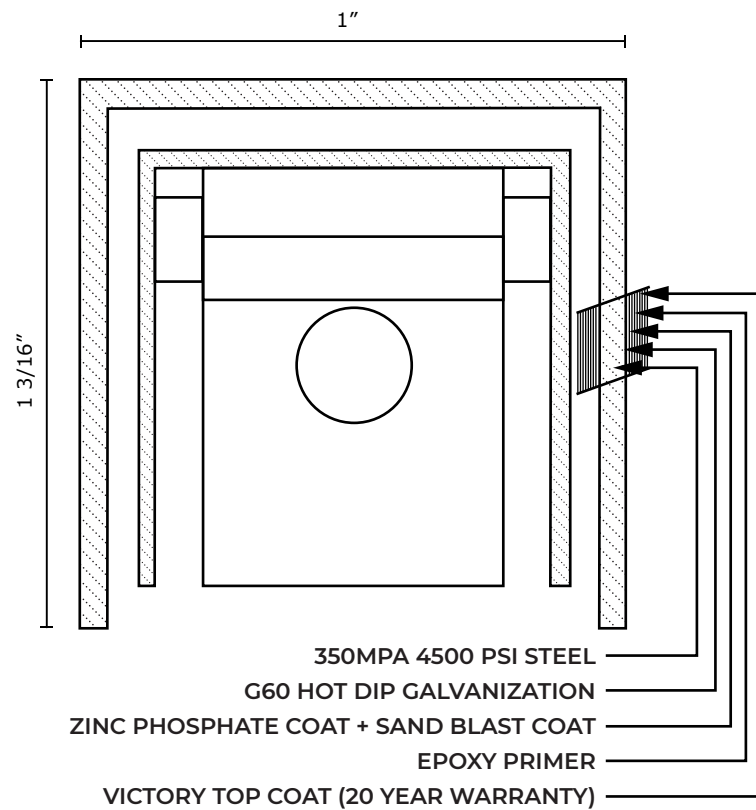

VICTORY 2R RES MODERN TOP W/ FLUSH BOTTOM SPECIFICATIONS

Pickets: 5/8" x 18GA

Rails: 1" x 1 3/16" SQ x 14GA

Posts: 2" SQ x 16GA

Heights: 3', 3.5', 4', 5' and 6'

VANTAGE FENCE
VICTORY RESIDENTIAL PANELS
www.vantagefence.com

2R VIC RES MODERN TOP W/ FLUSH BOTTOM