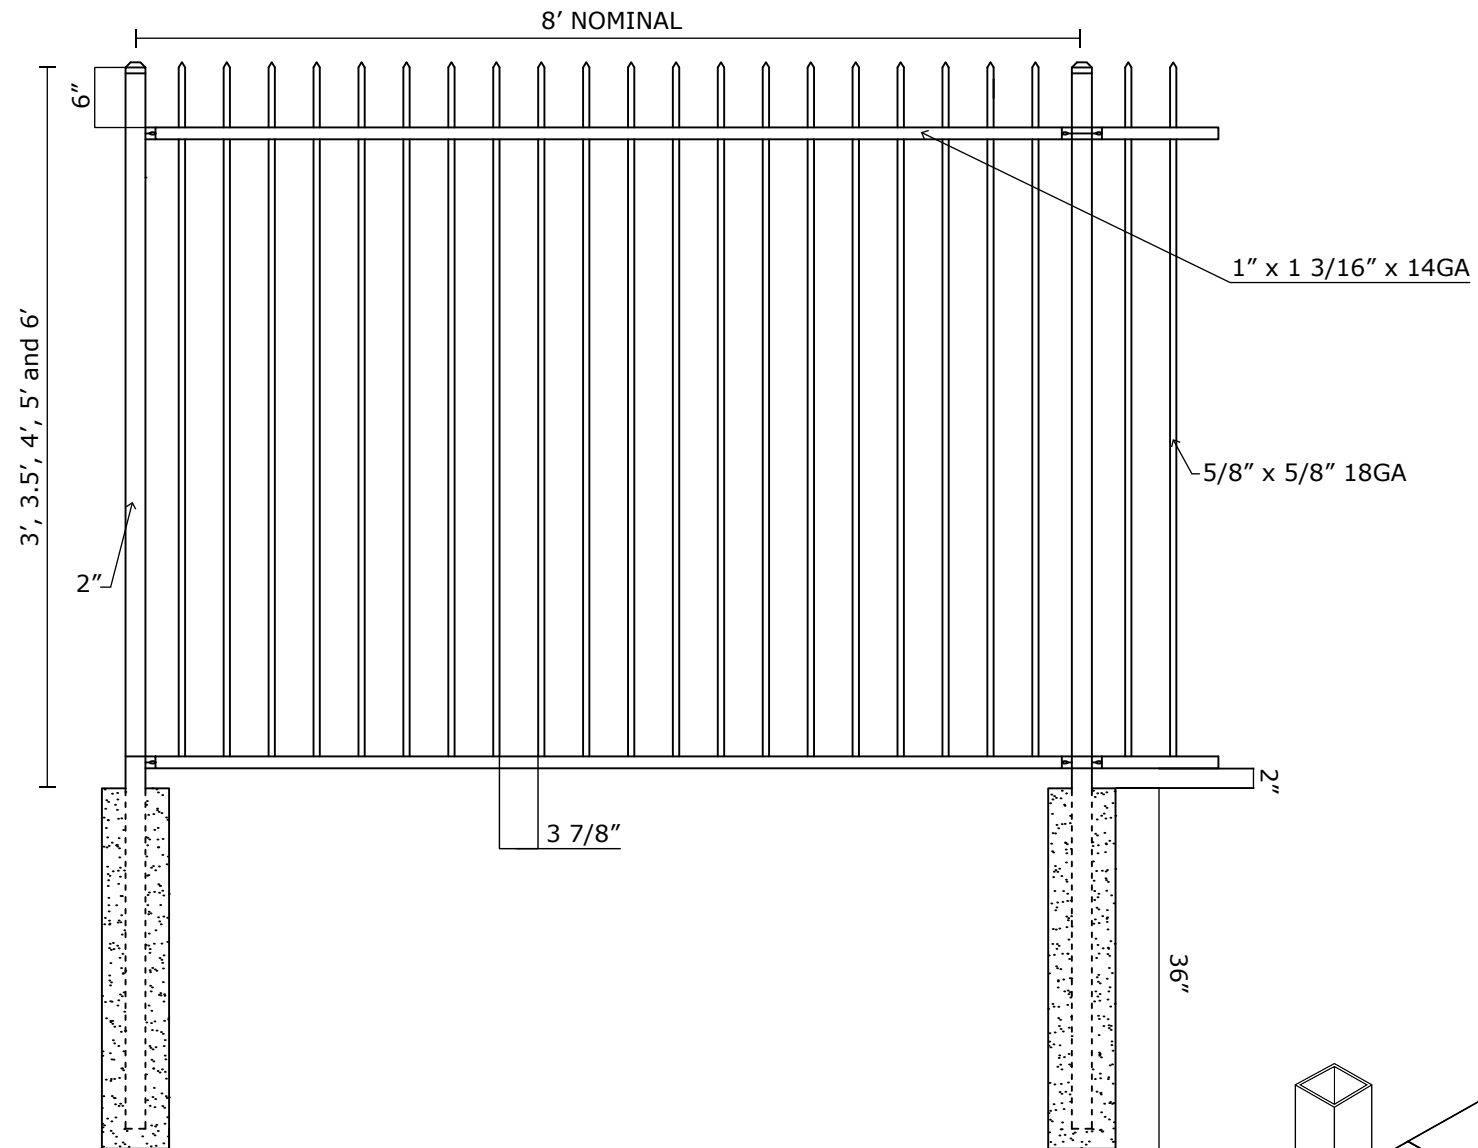

### VICTORY 2R PINCH SPEAR W/ FLUSH BOTTOM SPECIFICATIONS

Pickets: 5/8" x 18GA

Rails: 1" x 1 3/16" SQ x 14GA

Posts: 2" SQ x 16GA

Heights: 3', 3.5', 4', 5' and 6'

**VANTAGE FENCE**  
VICTORY RESIDENTIAL PANELS  
[www.vantagefence.com](http://www.vantagefence.com)

# 2R VIC RES PINCH SPEAR W/ FLUSH BOTTOM