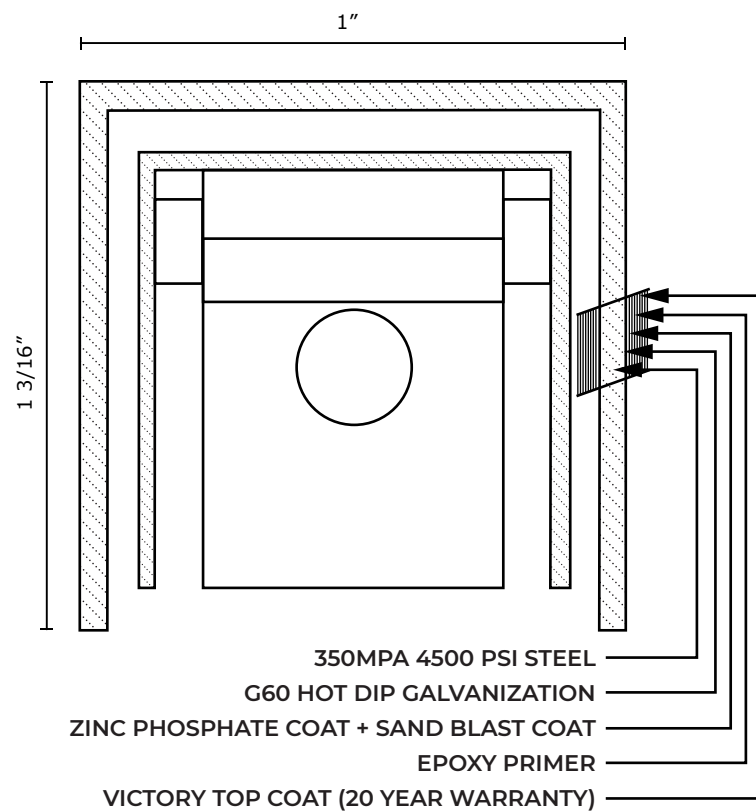

### VICTORY 2R PINCH SPEAR W/ FLUSH BOTTOM SPECIFICATIONS

Pickets: 5/8" x 18GA

Rails: 1" x 1 3/16" SQ x 14GA

Posts: 2" SQ x 16GA

Heights: 3', 3.5', 4', 5' and 6'

**VANTAGE FENCE**  
VICTORY RESIDENTIAL PANELS  
[www.vantagefence.com](http://www.vantagefence.com)

# 2R VIC RES PINCH SPEAR W/ FLUSH BOTTOM