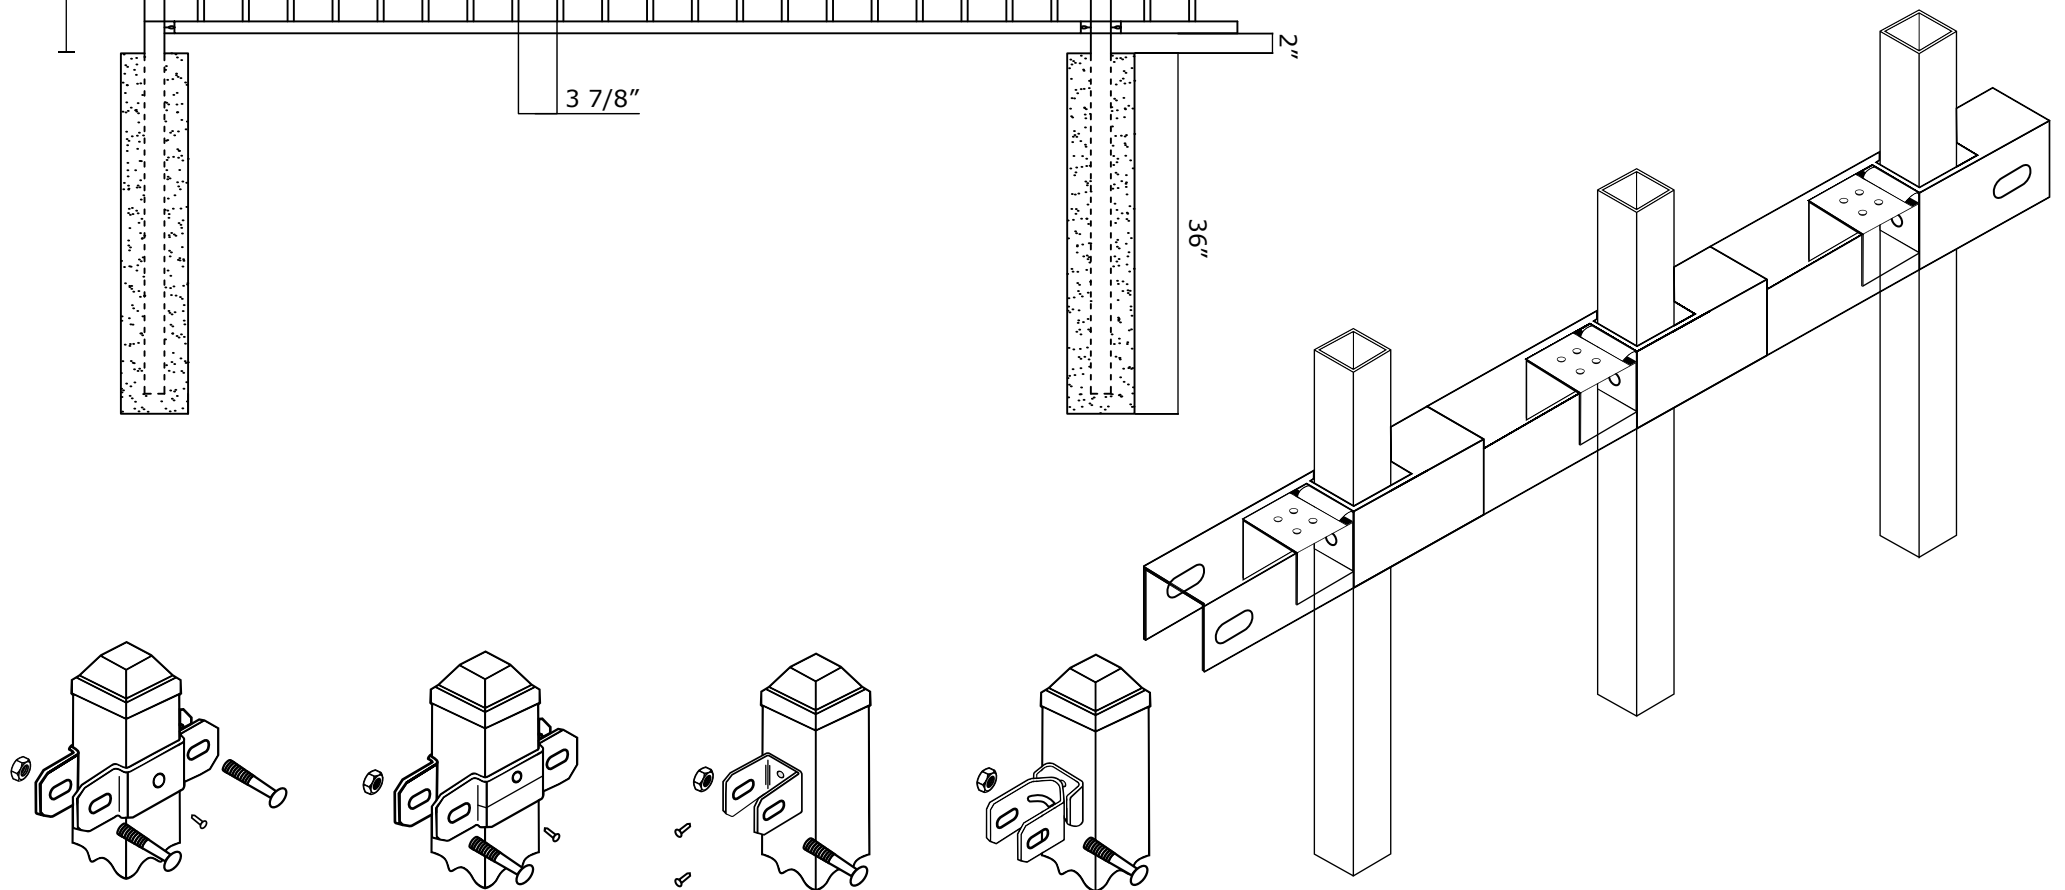

### VICTORY 2R PINCH SPEAR W/ FLUSH BOTTOM SPECIFICATIONS

Pickets: 5/8" x 18GA

Rails: 1" x 1 3/16" SQ x 14GA

Posts: 2" SQ x 16GA

Heights: 3', 3.5', 4', 5' and 6'

**VANTAGE FENCE**  
VICTORY RESIDENTIAL PANELS  
[www.vantagefence.com](http://www.vantagefence.com)

# 2R VIC RES PINCH SPEAR W/ FLUSH BOTTOM