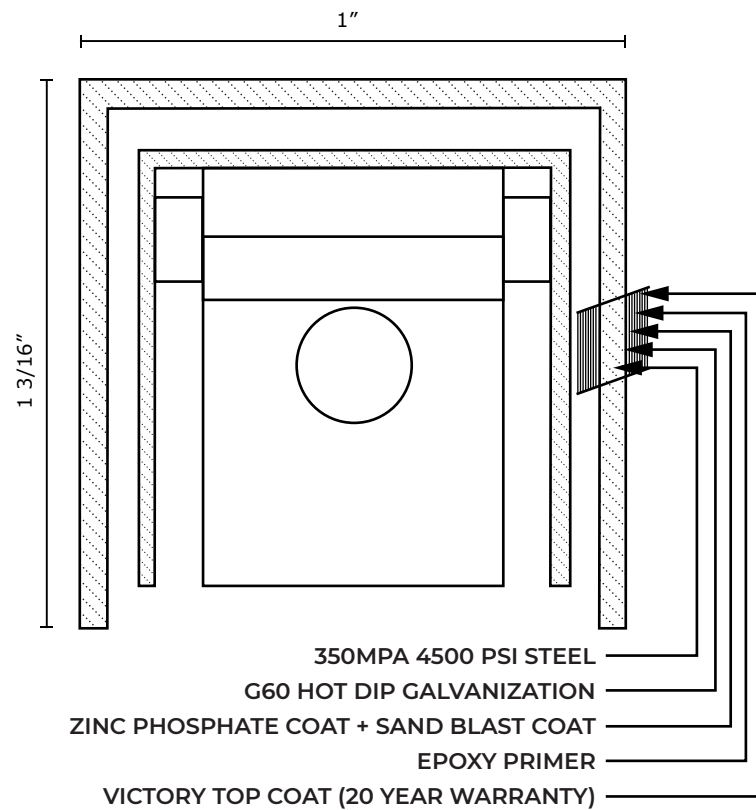

VICTORY 2R RES PINCH SPEAR W/ EXTENDED PICKET SPECIFICATIONS

Pickets: 5/8" x 18GA

Rails: 1" x 1 3/16" SQ x 14GA

Posts: 2" SQ x 16GA

Heights: 3', 3.5', 4', 5' and 6'

VANTAGE FENCE
VICTORY RESIDENTIAL PANELS
www.vantagefence.com

2R VIC RES PINCH SPEAR W/ EXTENDED PICKET