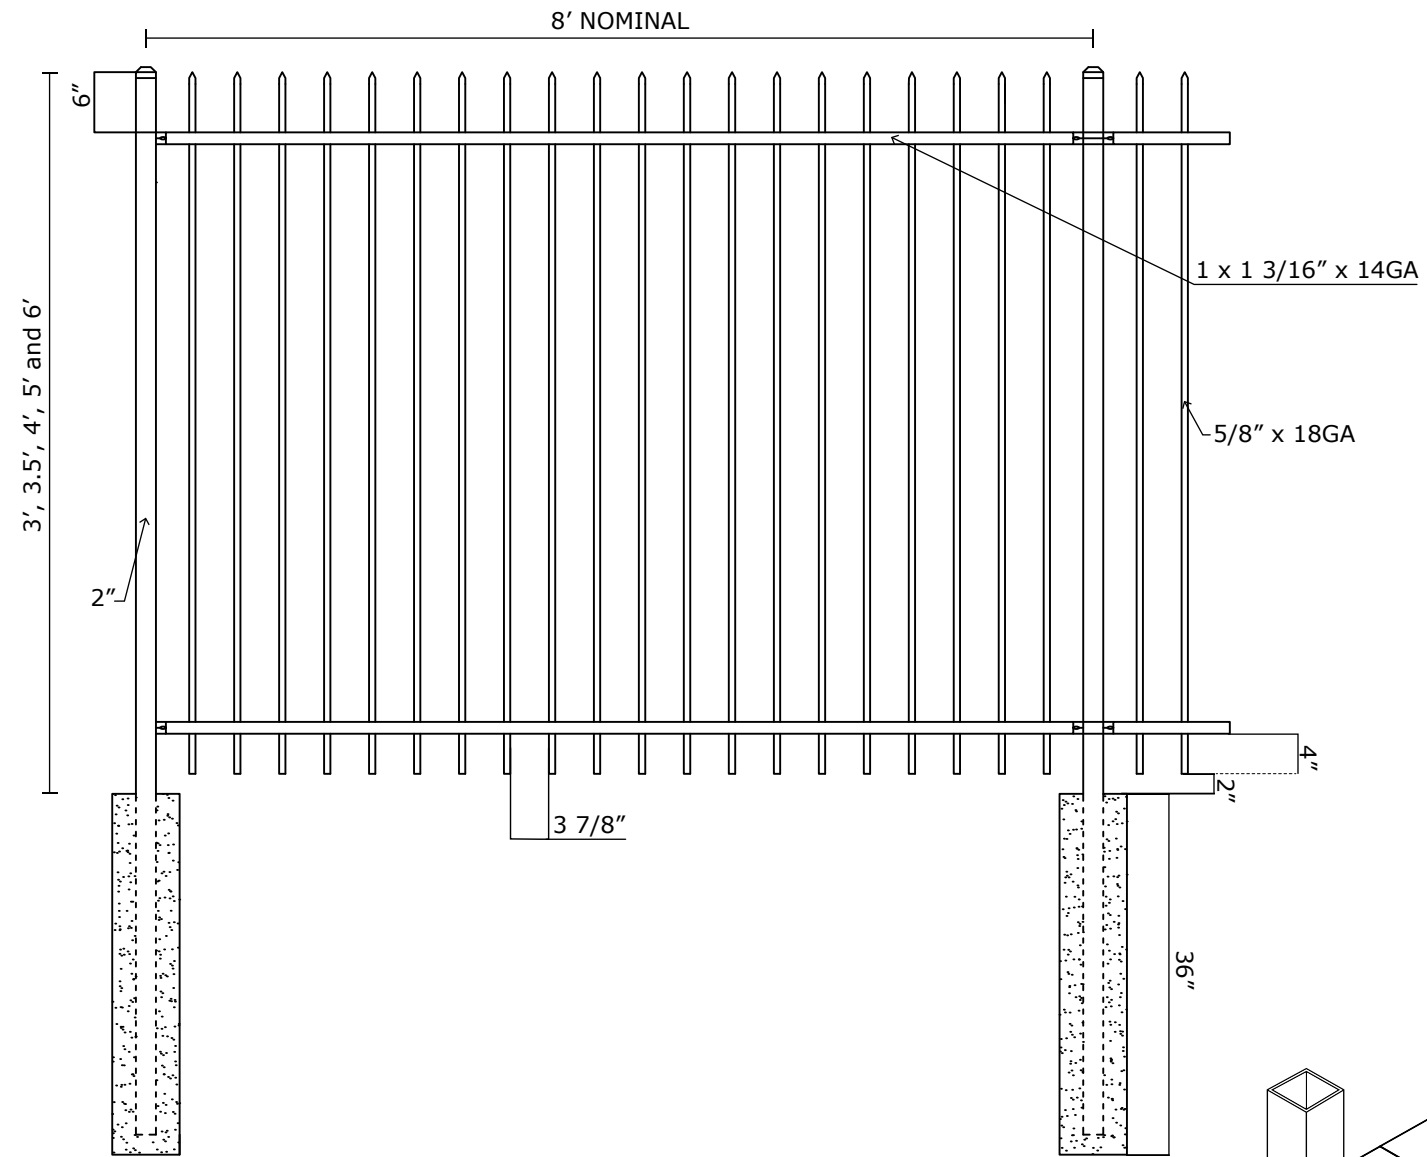

VICTORY 2R RES PINCH SPEAR W/ EXTENDED PICKET SPECIFICATIONS

Pickets: 5/8" x 18GA

Rails: 1" x 1 3/16" SQ x 14GA

Posts: 2" SQ x 16GA

Heights: 3', 3.5', 4', 5' and 6'

VANTAGE FENCE
VICTORY RESIDENTIAL PANELS
www.vantagefence.com

2R VIC RES PINCH SPEAR W/ EXTENDED PICKET