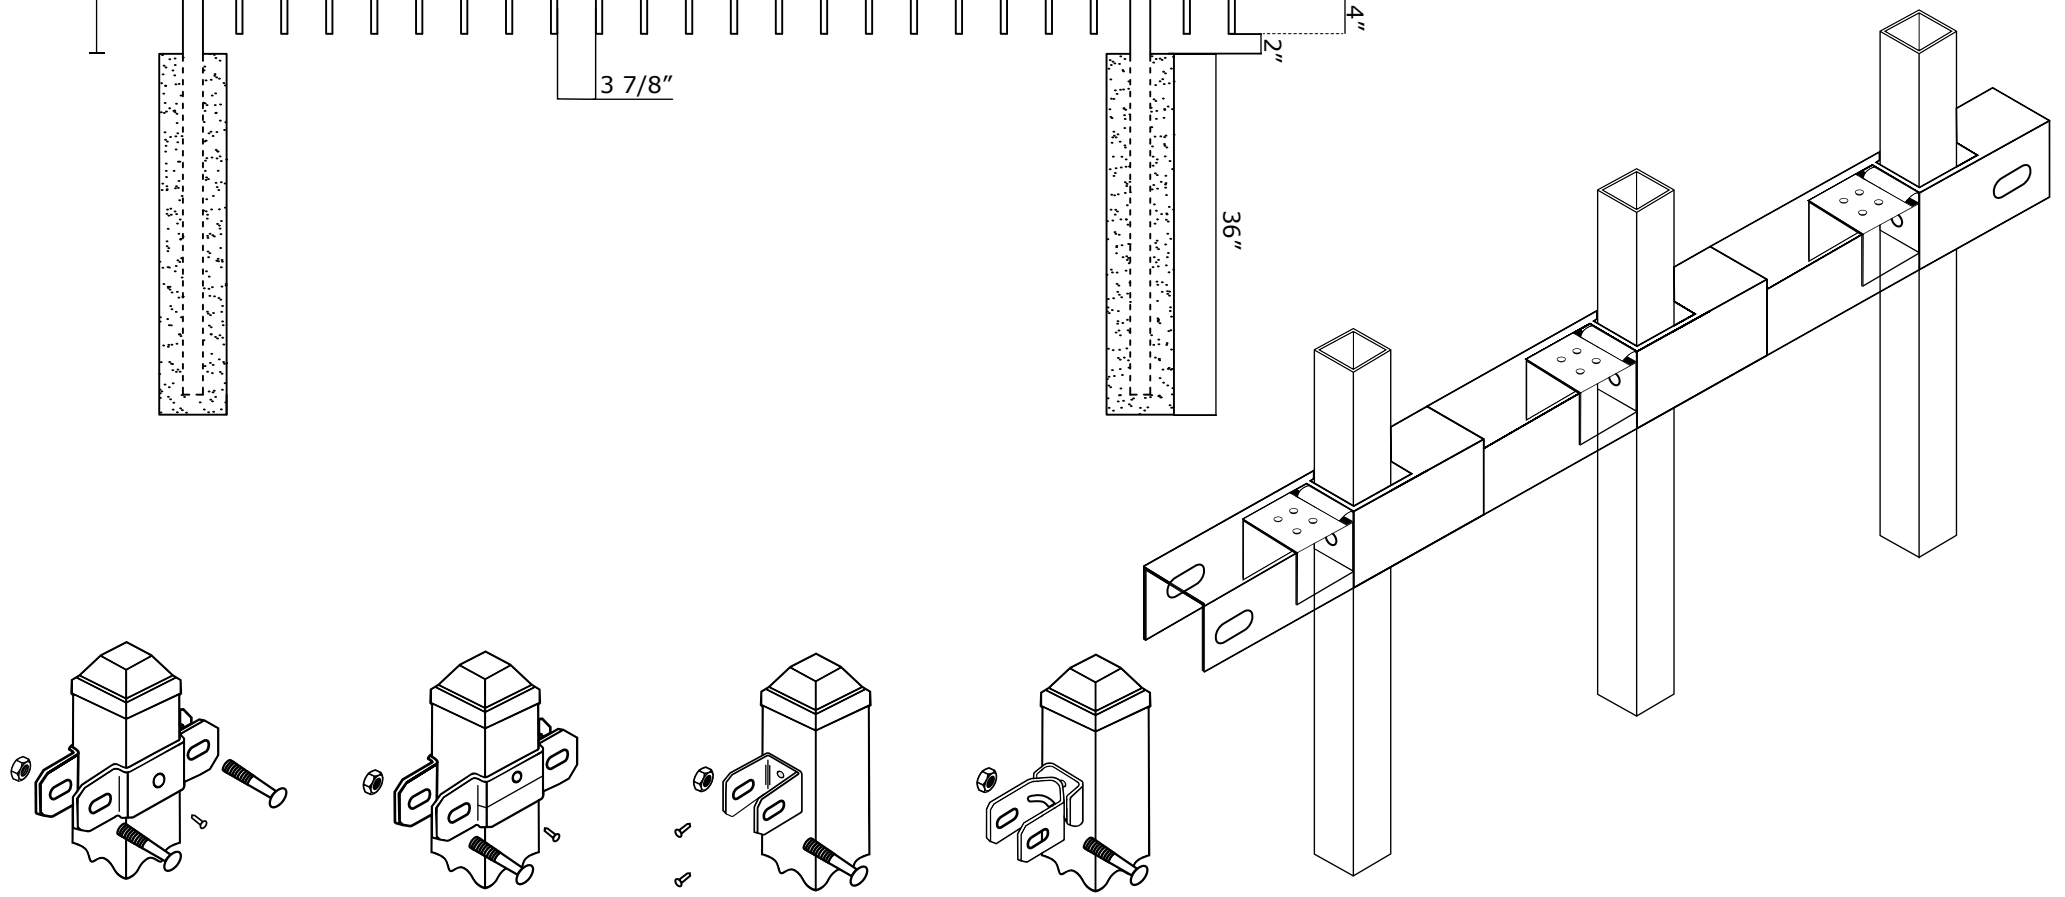

VICTORY 2R RES PINCH SPEAR W/ EXTENDED PICKET SPECIFICATIONS

Pickets: 5/8" x 18GA

Rails: 1" x 1 3/16" SQ x 14GA

Posts: 2" SQ x 16GA

Heights: 3', 3.5', 4', 5' and 6'

VANTAGE FENCE
VICTORY RESIDENTIAL PANELS
www.vantagefence.com

2R VIC RES PINCH SPEAR W/ EXTENDED PICKET