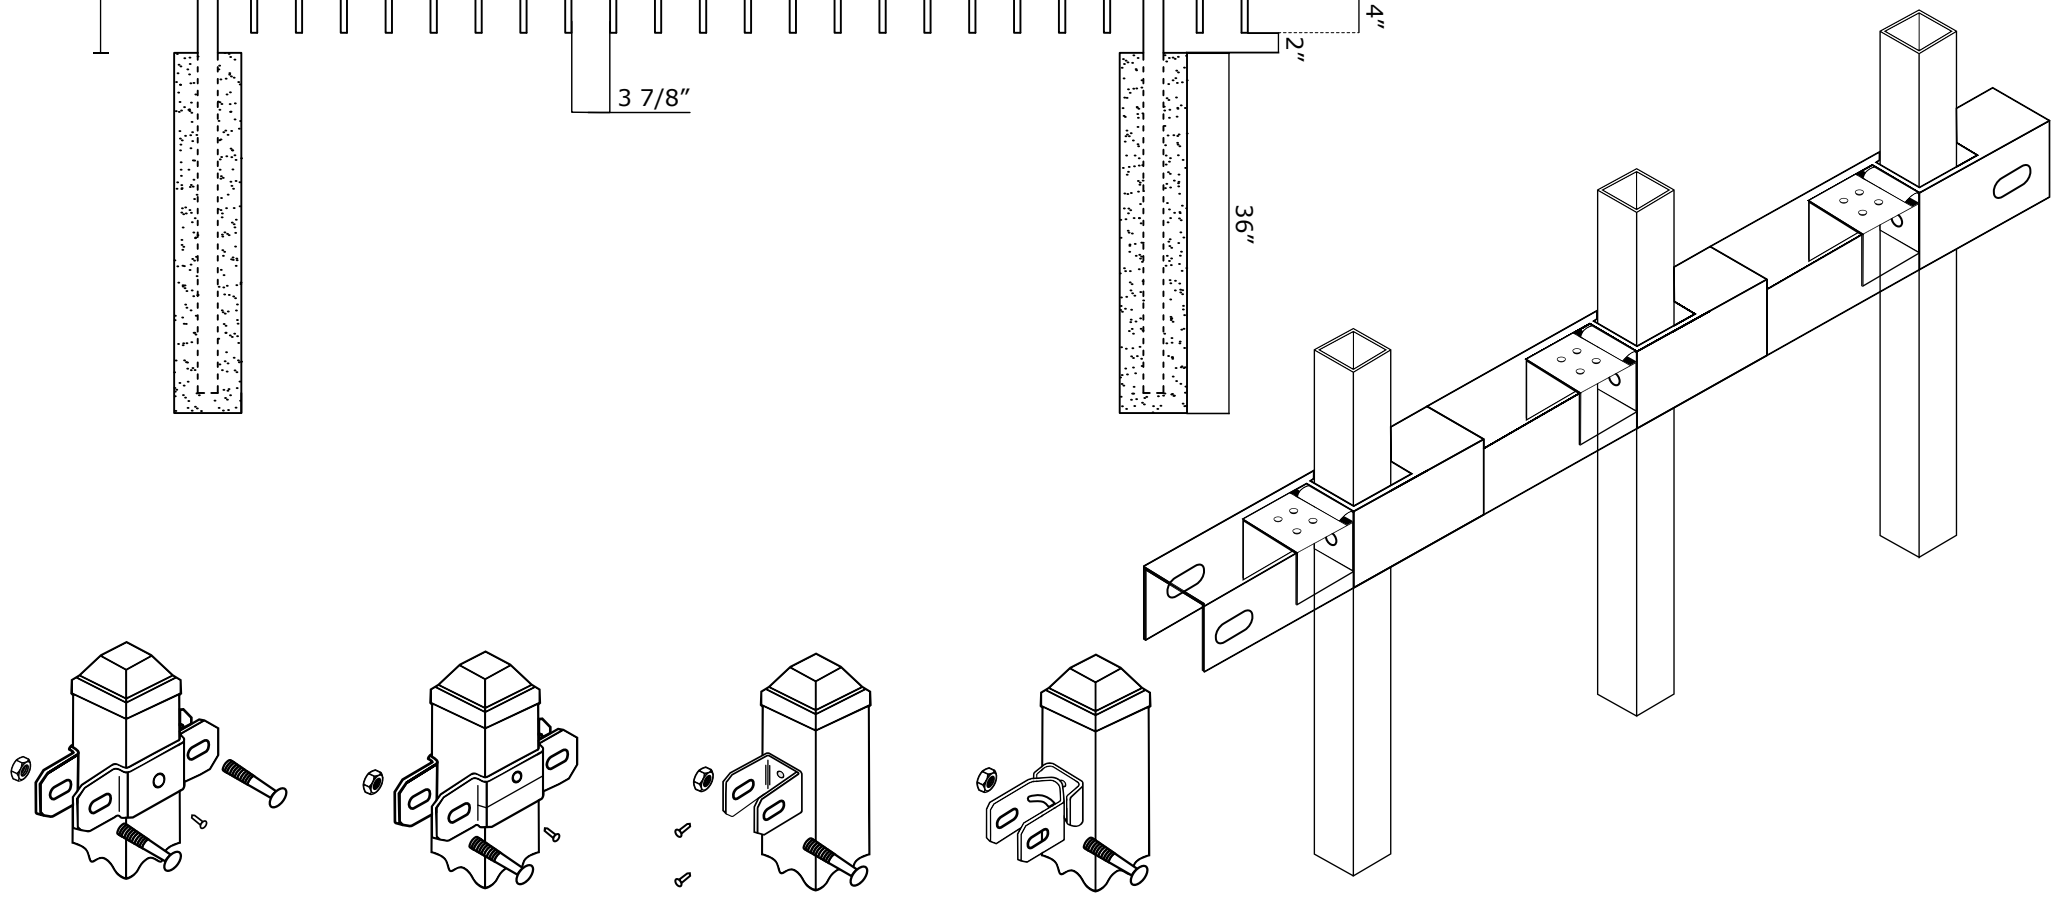

### VICTORY 3R RES FLAT TOP W/ EXTENDED PICKET SPECIFICATIONS

Pickets: 5/8" x 18GA

Rails: 1" x 1 3/16" SQ x 14GA

Posts: 2" SQ x 16GA

Heights: 3', 3.5', 4', 5' and 6'

**VANTAGE FENCE**  
VICTORY RESIDENTIAL PANELS  
[www.vantagefence.com](http://www.vantagefence.com)

# 3R VIC RES FLAT TOP W/ EXTENDED PICKET