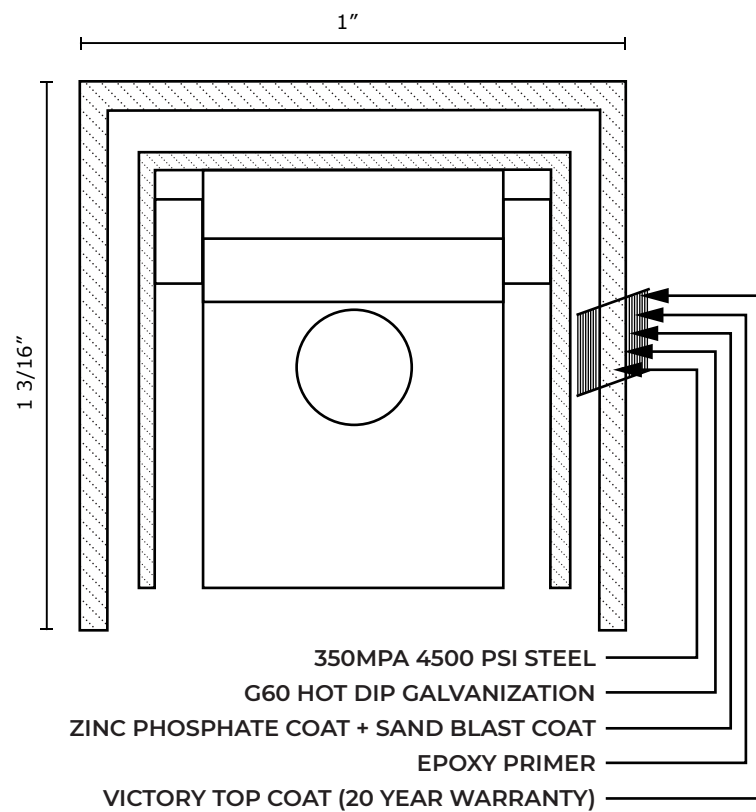

### VICTORY 3R RES FLAT TOP W/ EXTENDED PICKET SPECIFICATIONS

Pickets: 5/8" x 18GA

Rails: 1" x 1 3/16" SQ x 14GA

Posts: 2" SQ x 16GA

Heights: 3', 3.5', 4', 5' and 6'

**VANTAGE FENCE**  
VICTORY RESIDENTIAL PANELS  
[www.vantagefence.com](http://www.vantagefence.com)

# 3R VIC RES FLAT TOP W/ EXTENDED PICKET