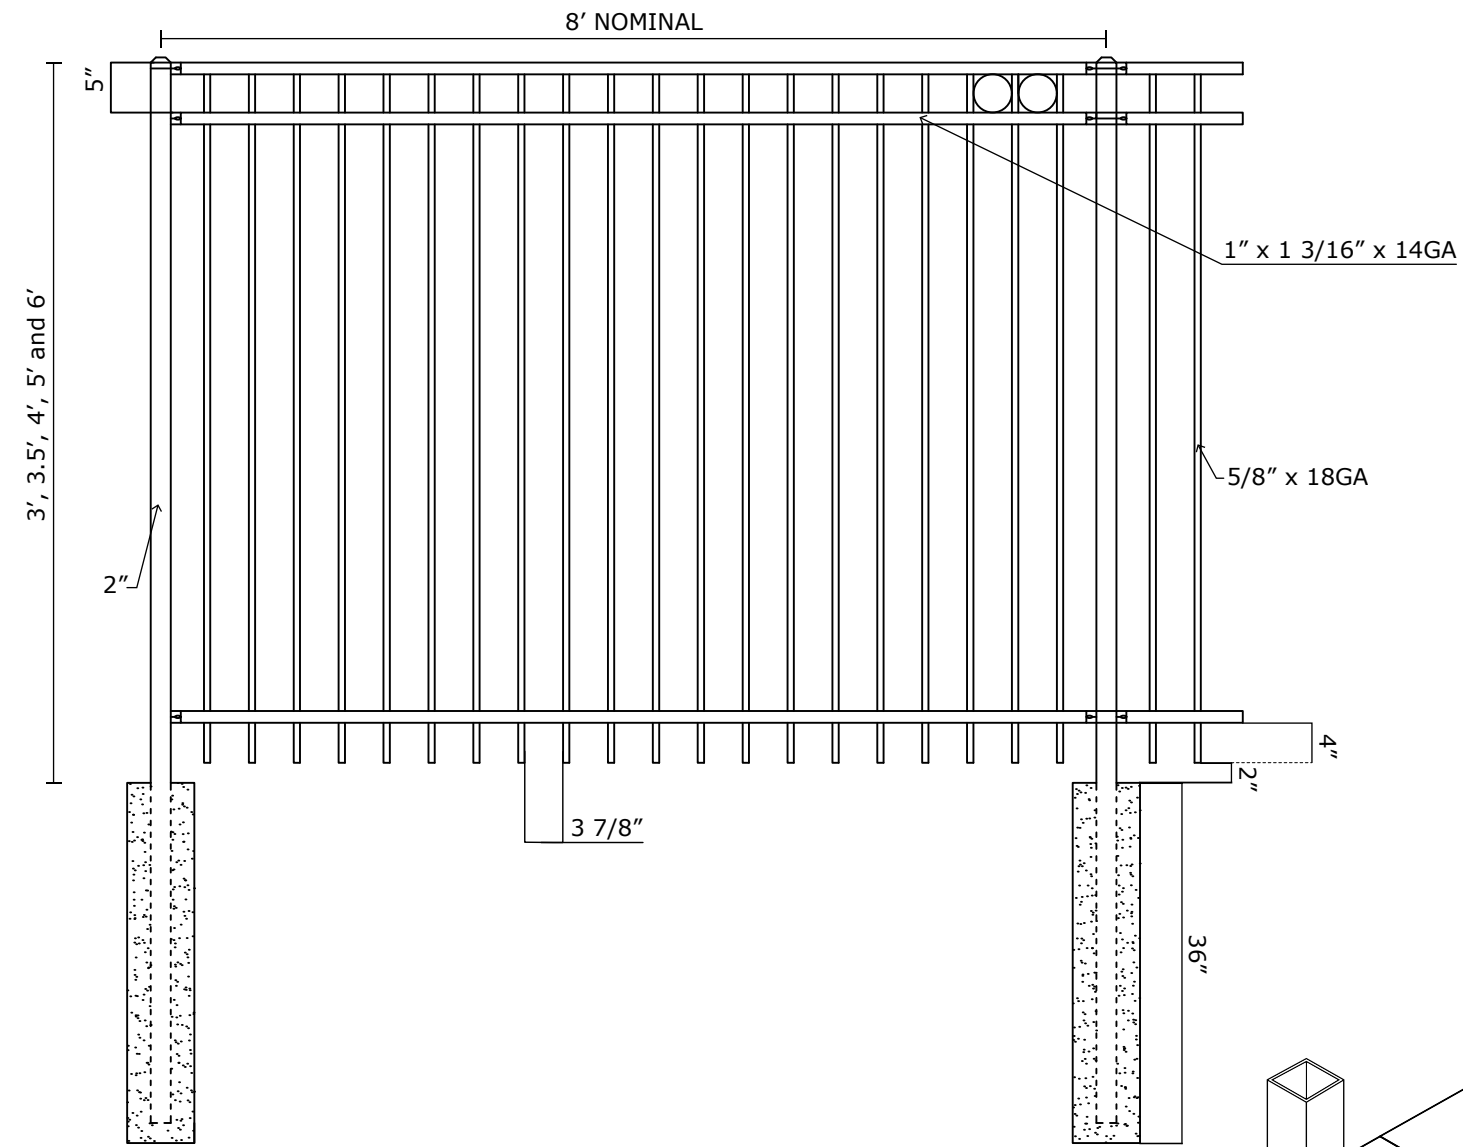

### VICTORY 3R RES FLAT TOP W/ EXTENDED PICKET SPECIFICATIONS

Pickets: 5/8" x 18GA

Rails: 1" x 1 3/16" SQ x 14GA

Posts: 2" SQ x 16GA

Heights: 3', 3.5', 4', 5' and 6'

**VANTAGE FENCE**  
VICTORY RESIDENTIAL PANELS  
[www.vantagefence.com](http://www.vantagefence.com)

# 3R VIC RES FLAT TOP W/ EXTENDED PICKET