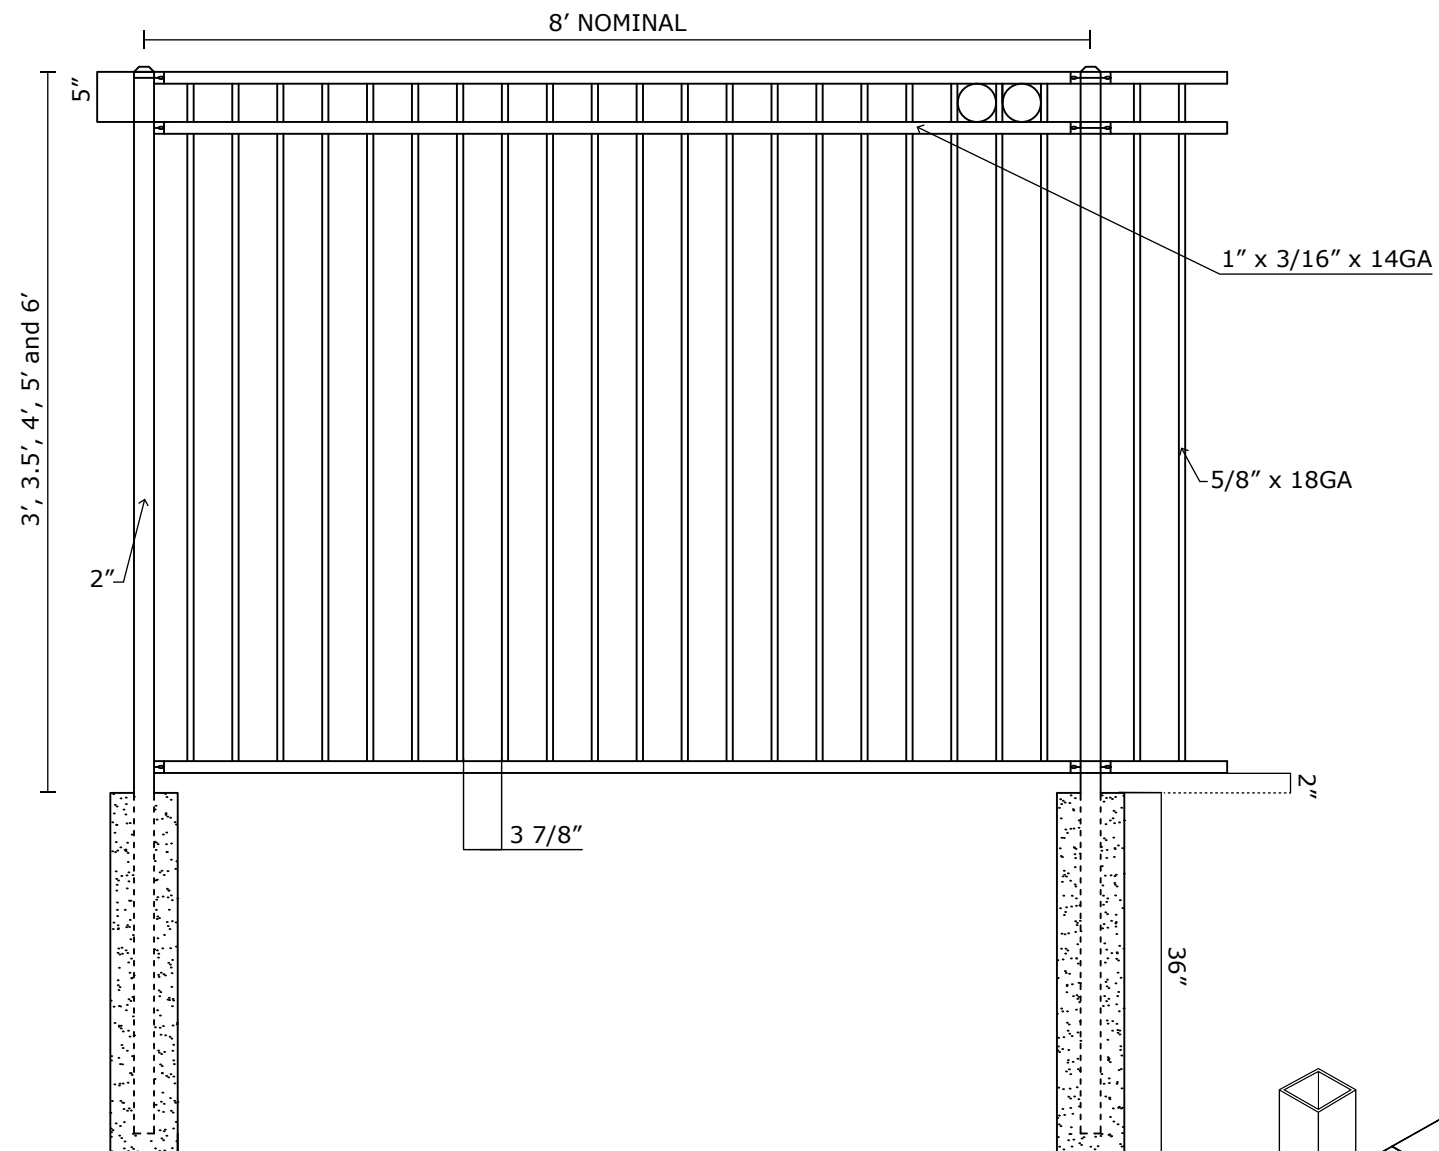

### VICTORY 3R RES FLAT TOP W/ FLUSH BOTTOM SPECIFICATIONS

Pickets: 5/8" x 18GA

Rails: 1" x 1 3/16" SQ x 14GA

Posts: 2" SQ x 16GA

Heights: 3', 3.5', 4', 5' and 6'

**VANTAGE FENCE**  
VICTORY RESIDENTIAL PANELS  
[www.vantagefence.com](http://www.vantagefence.com)

## 3R VIC RES FLAT TOP W/ FLUSH BOTTOM