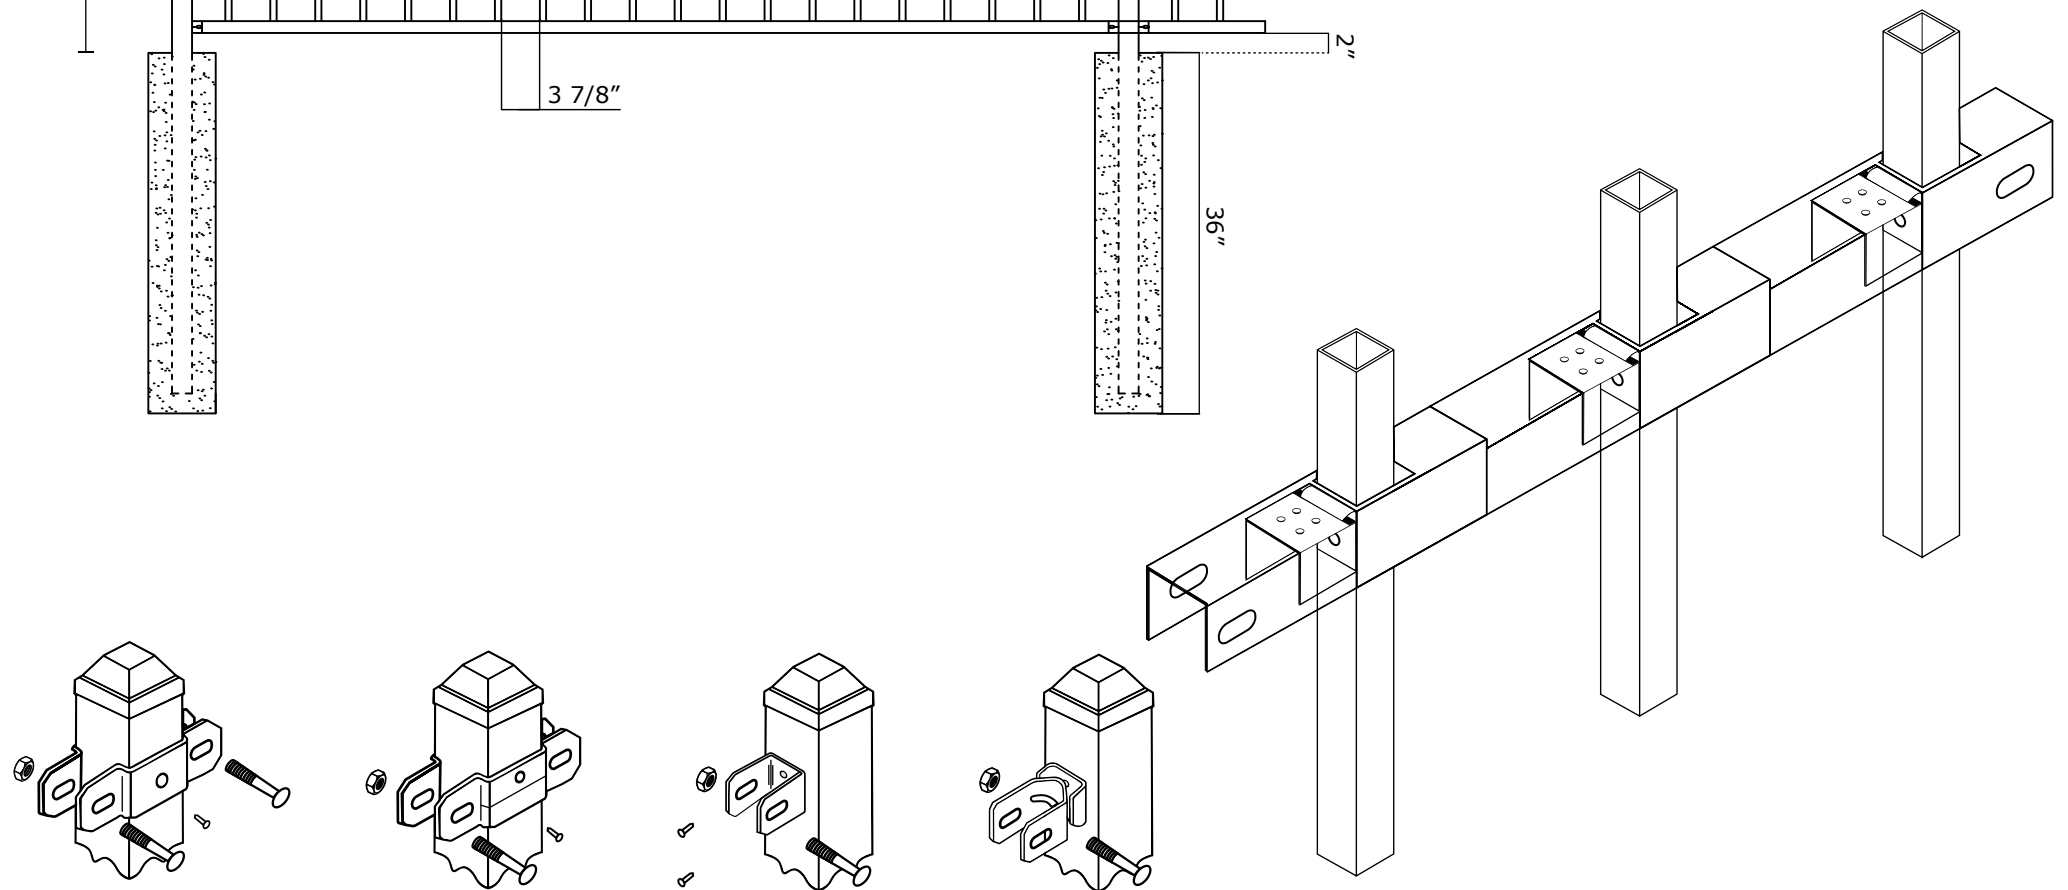

### VICTORY 3R RES FLAT TOP W/ FLUSH BOTTOM SPECIFICATIONS

Pickets: 5/8" x 18GA

Rails: 1" x 1 3/16" SQ x 14GA

Posts: 2" SQ x 16GA

Heights: 3', 3.5', 4', 5' and 6'

**VANTAGE FENCE**  
VICTORY RESIDENTIAL PANELS  
[www.vantagefence.com](http://www.vantagefence.com)

## 3R VIC RES FLAT TOP W/ FLUSH BOTTOM