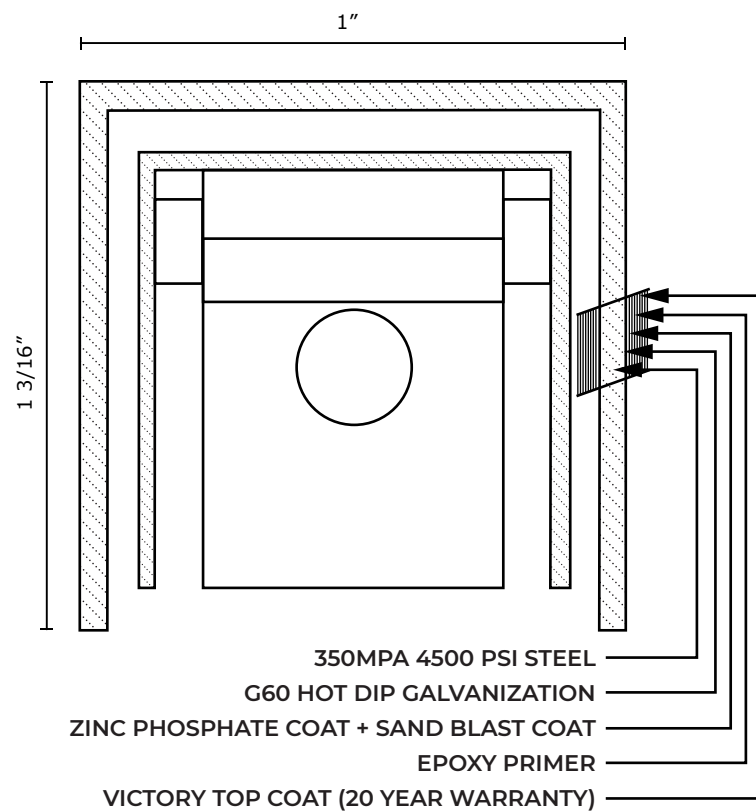

### VICTORY 3R RES FLAT TOP W/ FLUSH BOTTOM SPECIFICATIONS

Pickets: 5/8" x 18GA

Rails: 1" x 1 3/16" SQ x 14GA

Posts: 2" SQ x 16GA

Heights: 3', 3.5', 4', 5' and 6'

**VANTAGE FENCE**  
VICTORY RESIDENTIAL PANELS  
[www.vantagefence.com](http://www.vantagefence.com)

## 3R VIC RES FLAT TOP W/ FLUSH BOTTOM