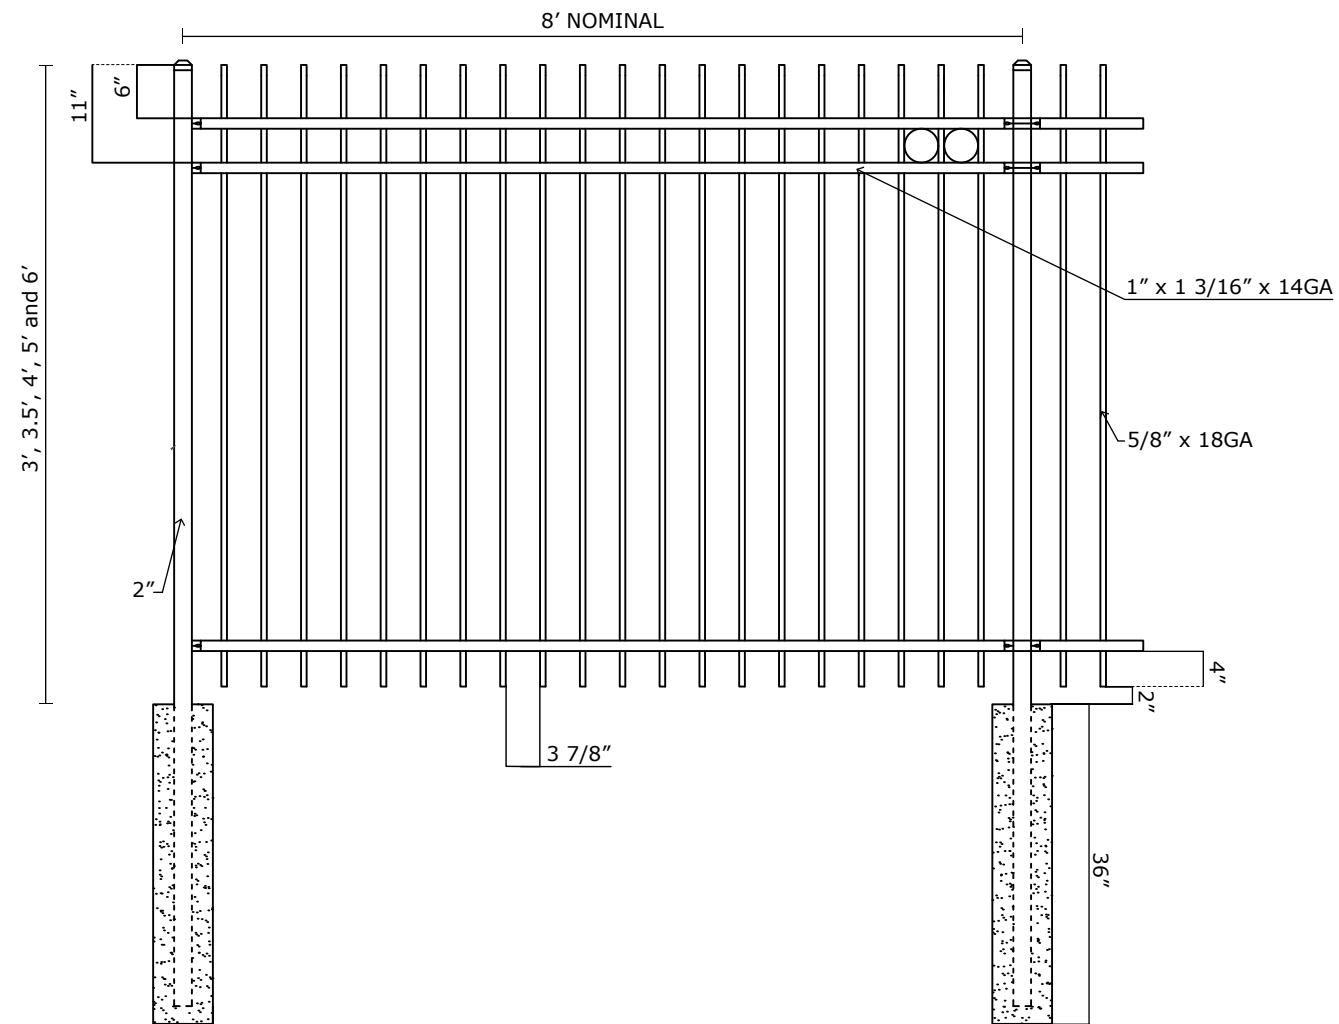

**VICTORY 3R RES MODERN TOP W/  
EXTENDED PICKET SPECIFICATIONS**

Pickets: 5/8" x 18GA

Rails: 1" x 1 3/16" SQ x 14GA

Posts: 2" SQ x 16GA

Heights: 3', 3.5', 4', 5' and 6'

**VANTAGE FENCE**  
VICTORY RESIDENTIAL PANELS  
[www.vantagefence.com](http://www.vantagefence.com)

**3R VIC RES MODERN TOP W/ EXTENDED PICKET**