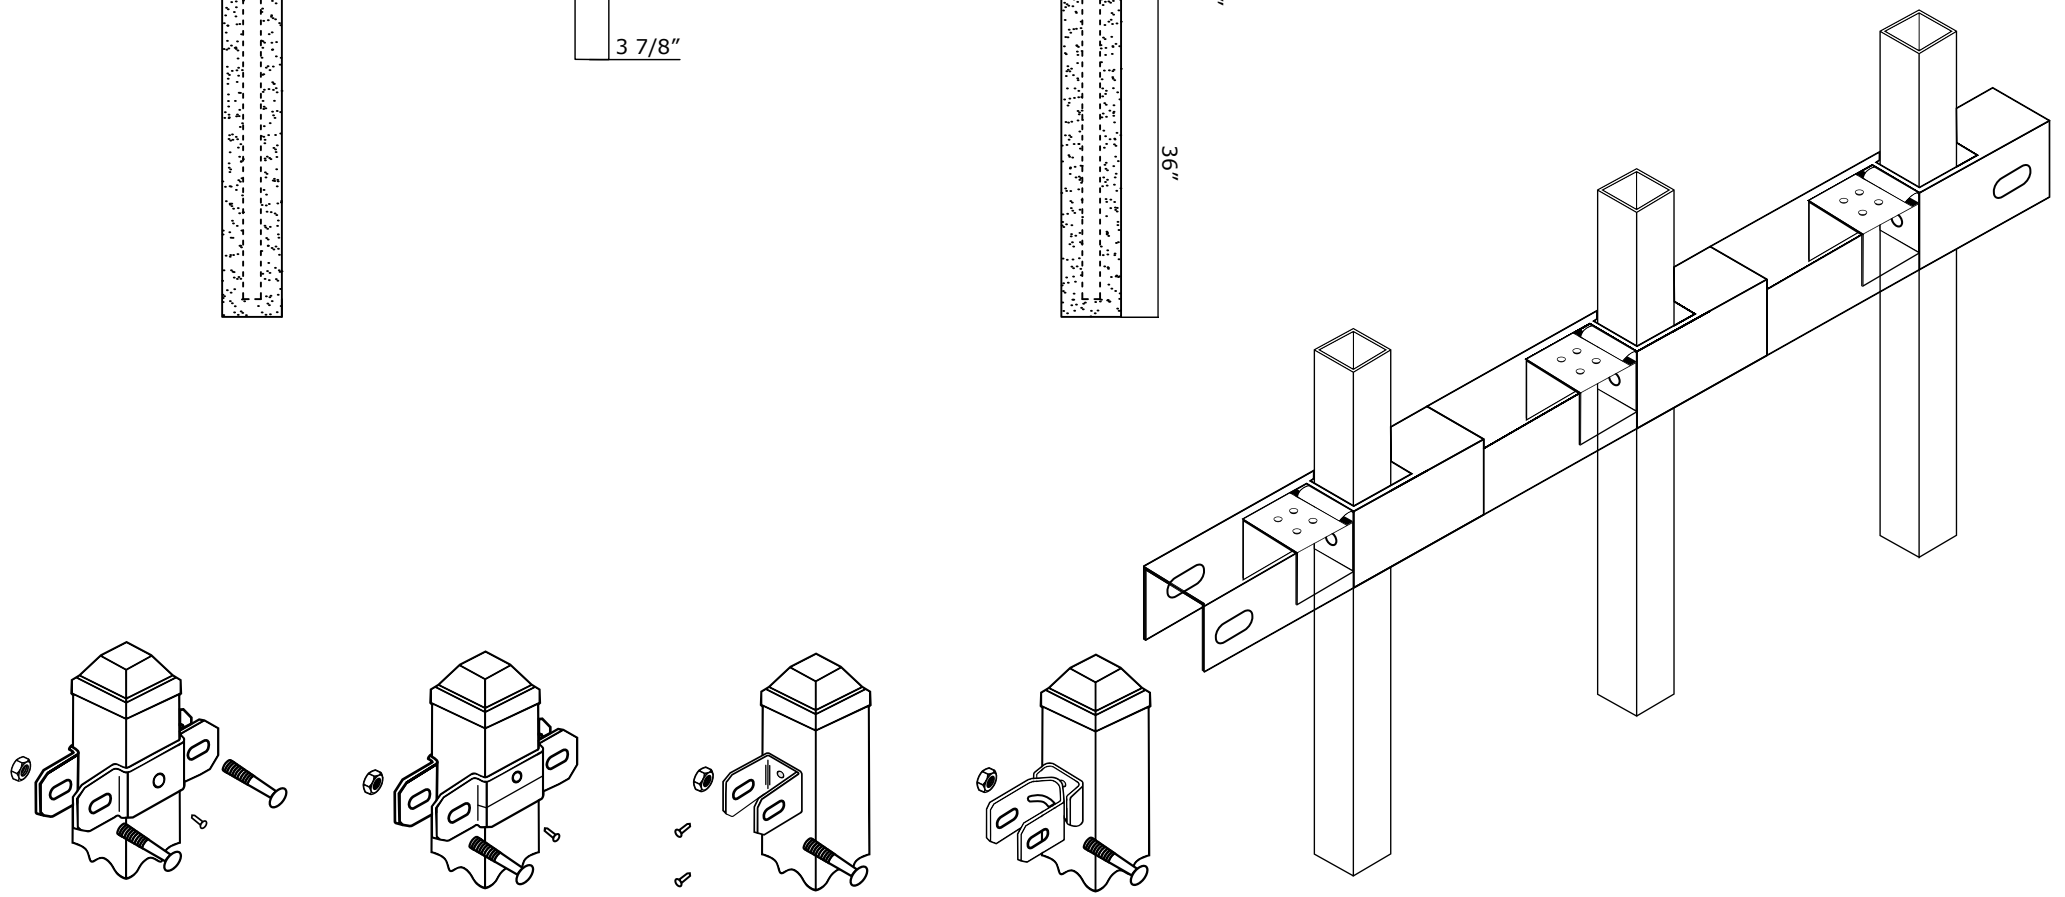

**VICTORY 3R RES MODERN TOP W/  
EXTENDED PICKET SPECIFICATIONS**

Pickets: 5/8" x 18GA

Rails: 1" x 1 3/16" SQ x 14GA

Posts: 2" SQ x 16GA

Heights: 3', 3.5', 4', 5' and 6'

**VANTAGE FENCE**  
VICTORY RESIDENTIAL PANELS  
[www.vantagefence.com](http://www.vantagefence.com)

**3R VIC RES MODERN TOP W/ EXTENDED PICKET**