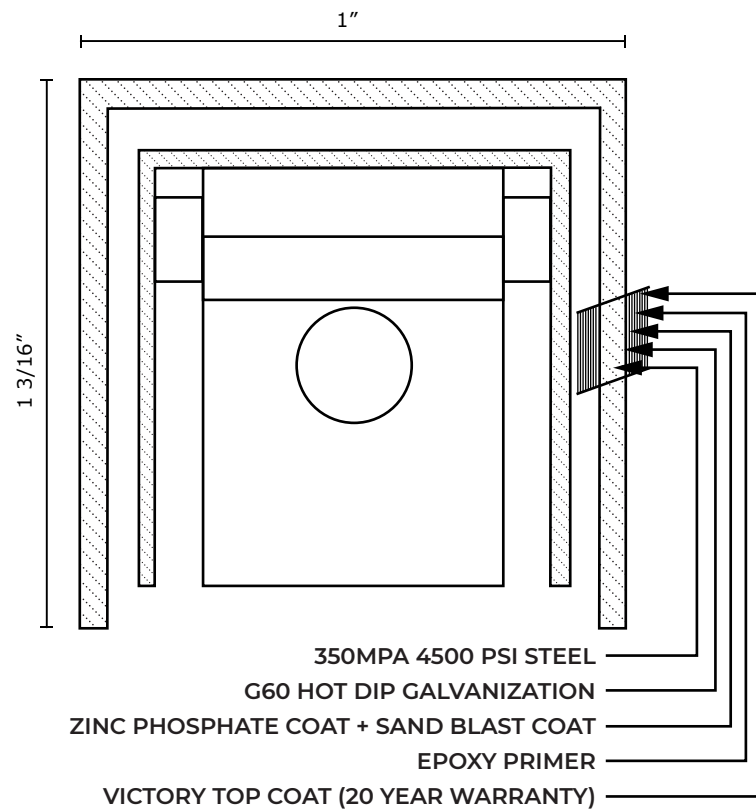

**VICTORY 3R RES MODERN TOP W/  
EXTENDED PICKET SPECIFICATIONS**

Pickets: 5/8" x 18GA

Rails: 1" x 1 3/16" SQ x 14GA

Posts: 2" SQ x 16GA

Heights: 3', 3.5', 4', 5' and 6'

**VANTAGE FENCE**  
VICTORY RESIDENTIAL PANELS  
[www.vantagefence.com](http://www.vantagefence.com)

**3R VIC RES MODERN TOP W/ EXTENDED PICKET**