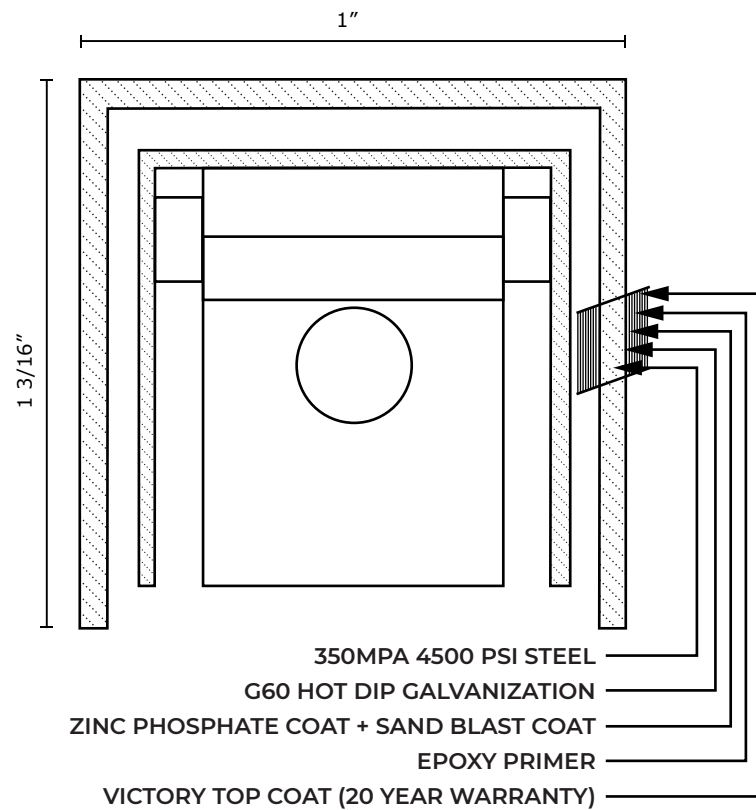

### VICTORY 3R RES MODERN TOP W/ FLUSH BOTTOM SPECIFICATIONS

Pickets: 5/8" x 18GA

Rails: 1" x 1 3/16" SQ x 14GA

Posts: 2" SQ x 16GA

Heights: 3', 3.5', 4', 5' and 6'

**VANTAGE FENCE**  
VICTORY RESIDENTIAL PANELS  
[www.vantagefence.com](http://www.vantagefence.com)

## 3R VIC RES MODERN TOP W/ FLUSH BOTTOM