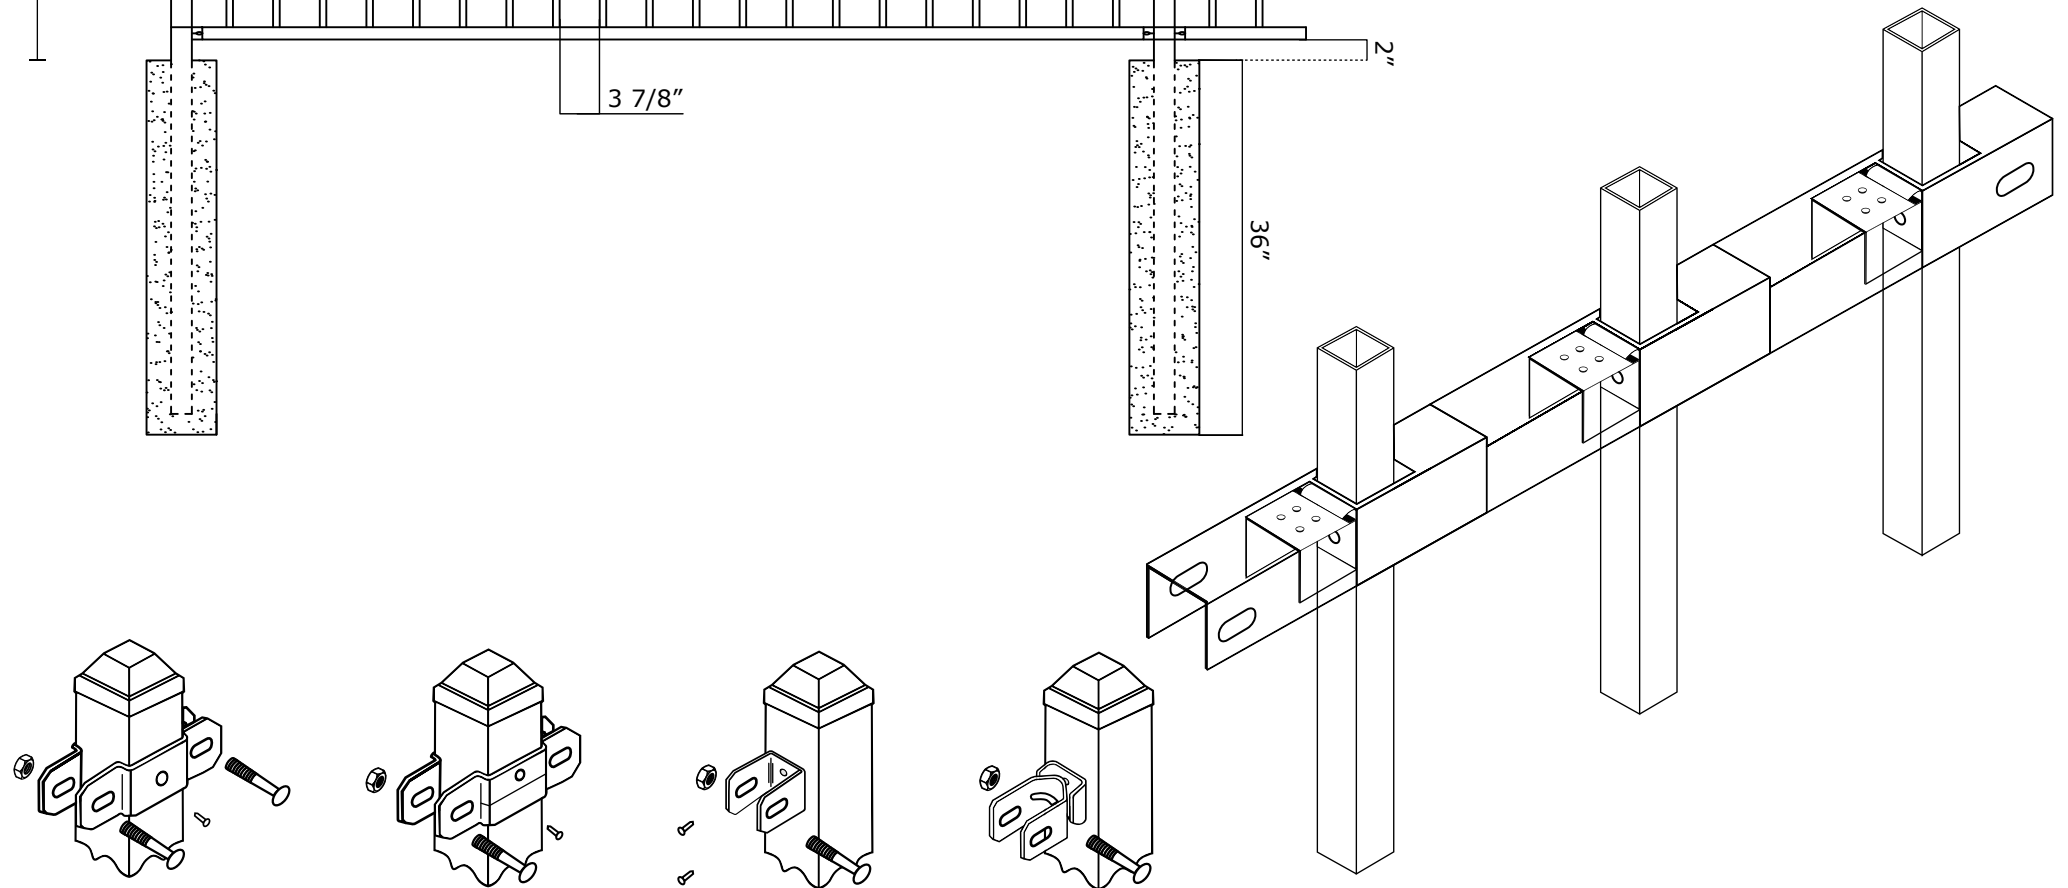

### VICTORY 3R RES MODERN TOP W/ FLUSH BOTTOM SPECIFICATIONS

Pickets: 5/8" x 18GA

Rails: 1" x 1 3/16" SQ x 14GA

Posts: 2" SQ x 16GA

Heights: 3', 3.5', 4', 5' and 6'

**VANTAGE FENCE**  
VICTORY RESIDENTIAL PANELS  
[www.vantagefence.com](http://www.vantagefence.com)

## 3R VIC RES MODERN TOP W/ FLUSH BOTTOM