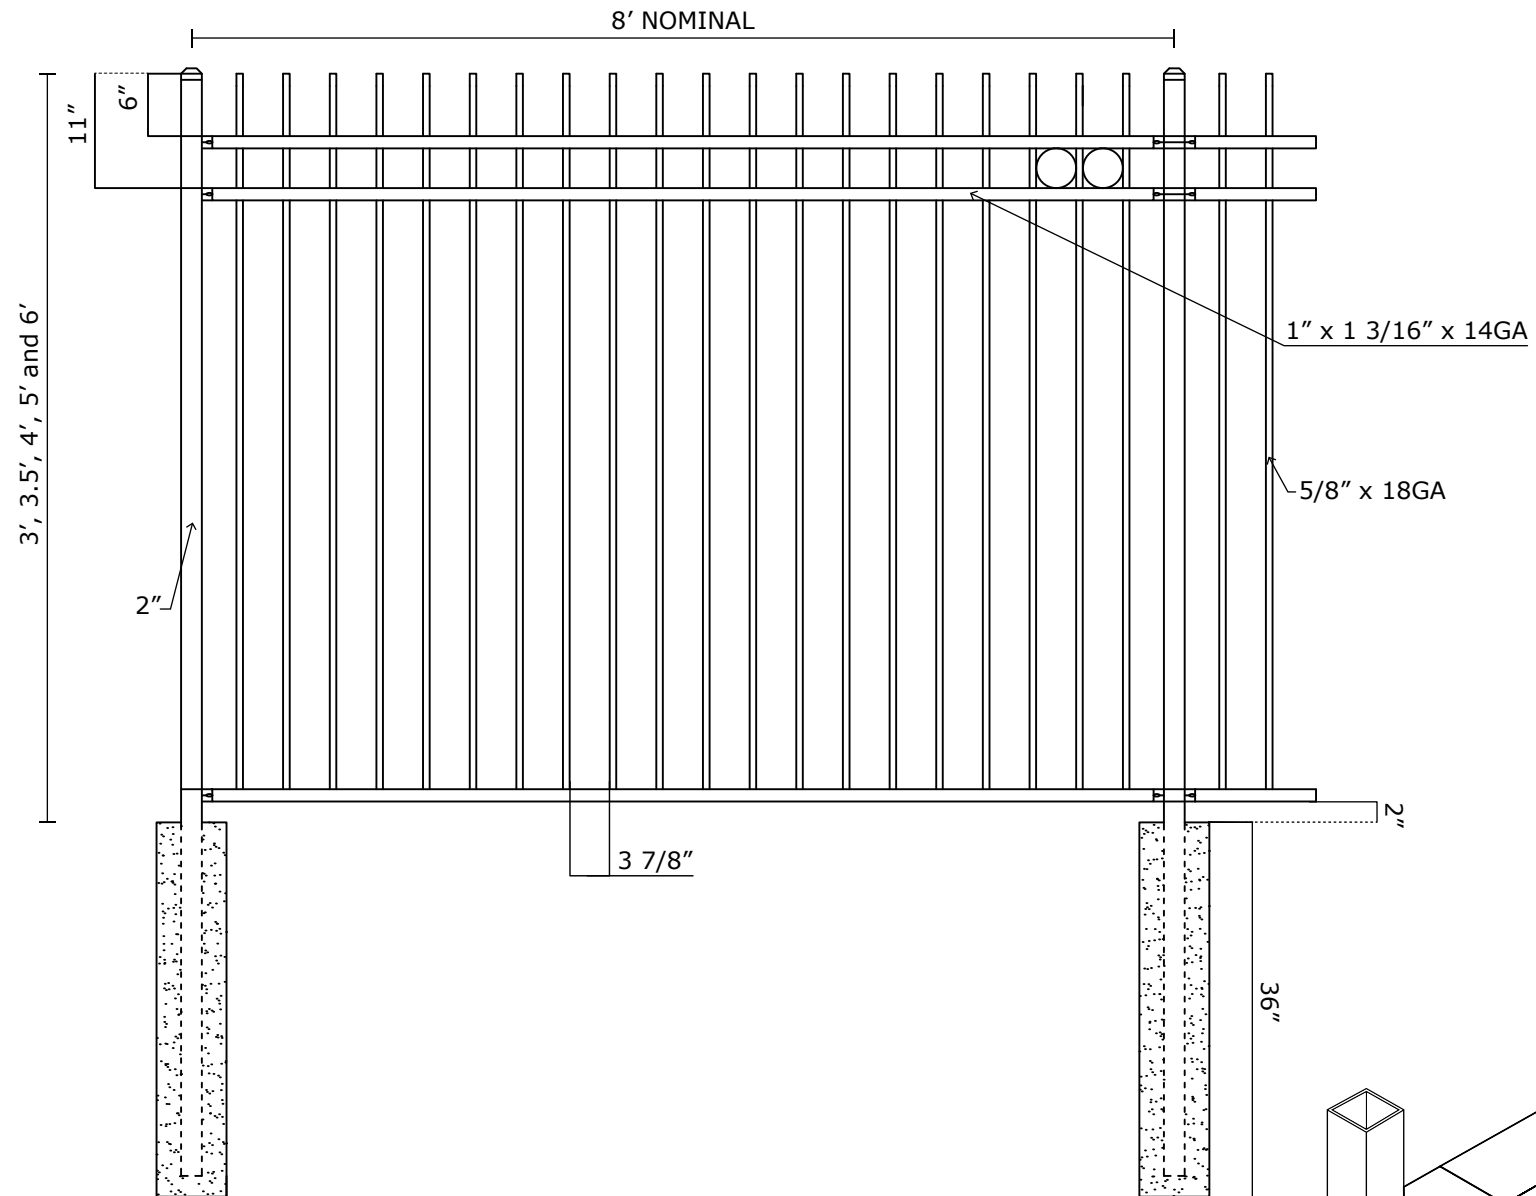

### VICTORY 3R RES MODERN TOP W/ FLUSH BOTTOM SPECIFICATIONS

Pickets: 5/8" x 18GA

Rails: 1" x 1 3/16" SQ x 14GA

Posts: 2" SQ x 16GA

Heights: 3', 3.5', 4', 5' and 6'

**VANTAGE FENCE**  
VICTORY RESIDENTIAL PANELS  
[www.vantagefence.com](http://www.vantagefence.com)

## 3R VIC RES MODERN TOP W/ FLUSH BOTTOM