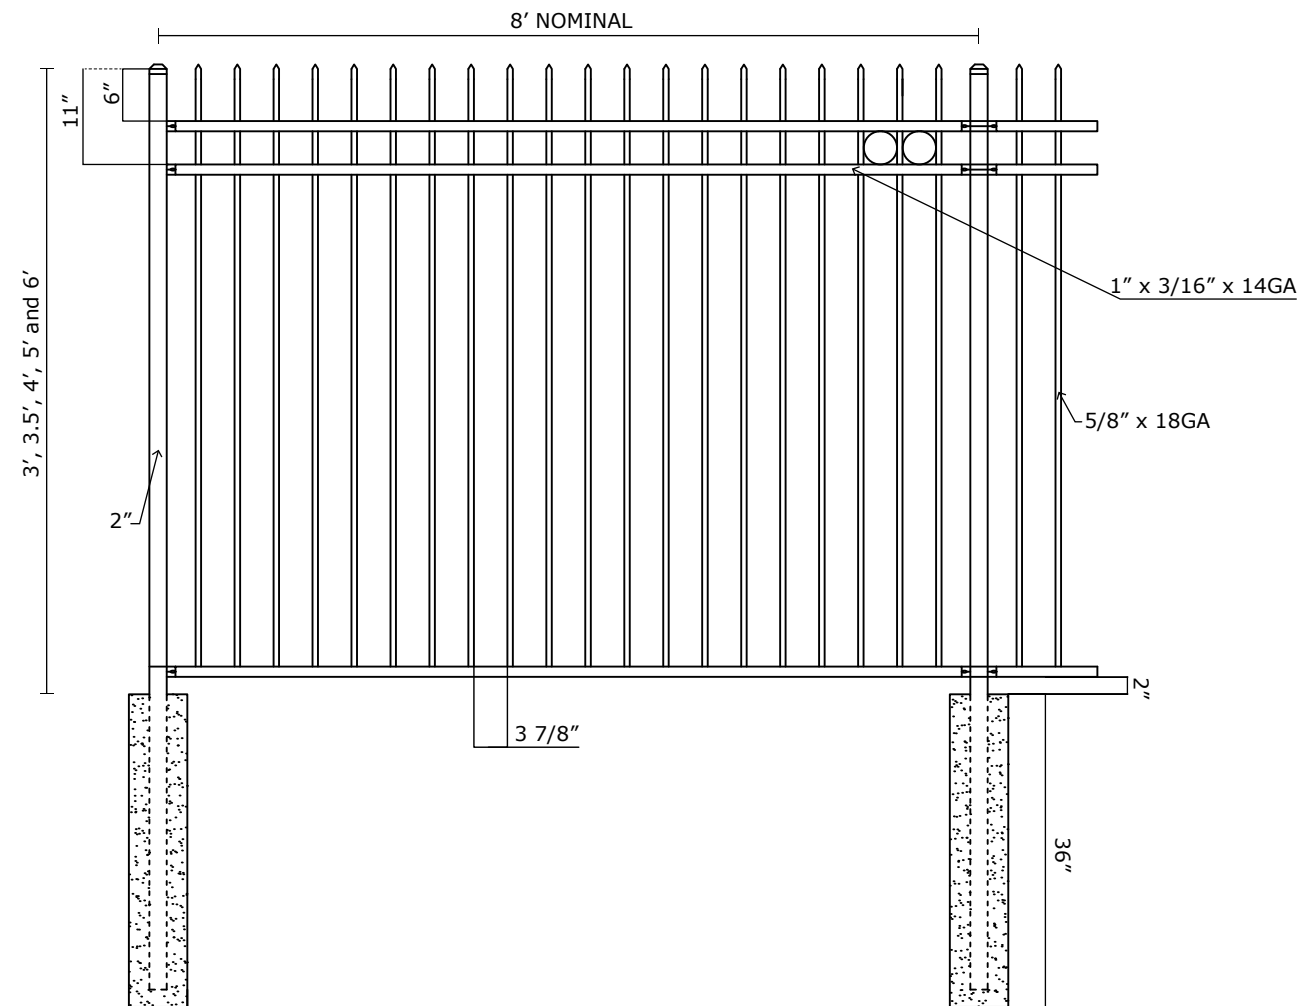

VICTORY 3R RES PINCH SPEAR W/ FLUSH BOTTOM SPECIFICATIONS

Pickets: 5/8" x 5/8" 18GA

Rails: 1" x 1 3/16" SQ x 14GA

Posts: 2" SQ x 16GA

Heights: 3', 3.5', 4', 5' and 6'

VANTAGE FENCE
VICTORY RESIDENTIAL PANELS
www.vantagefence.com

3R VIC RES PINCH SPEAR W/ FLUSH BOTTOM