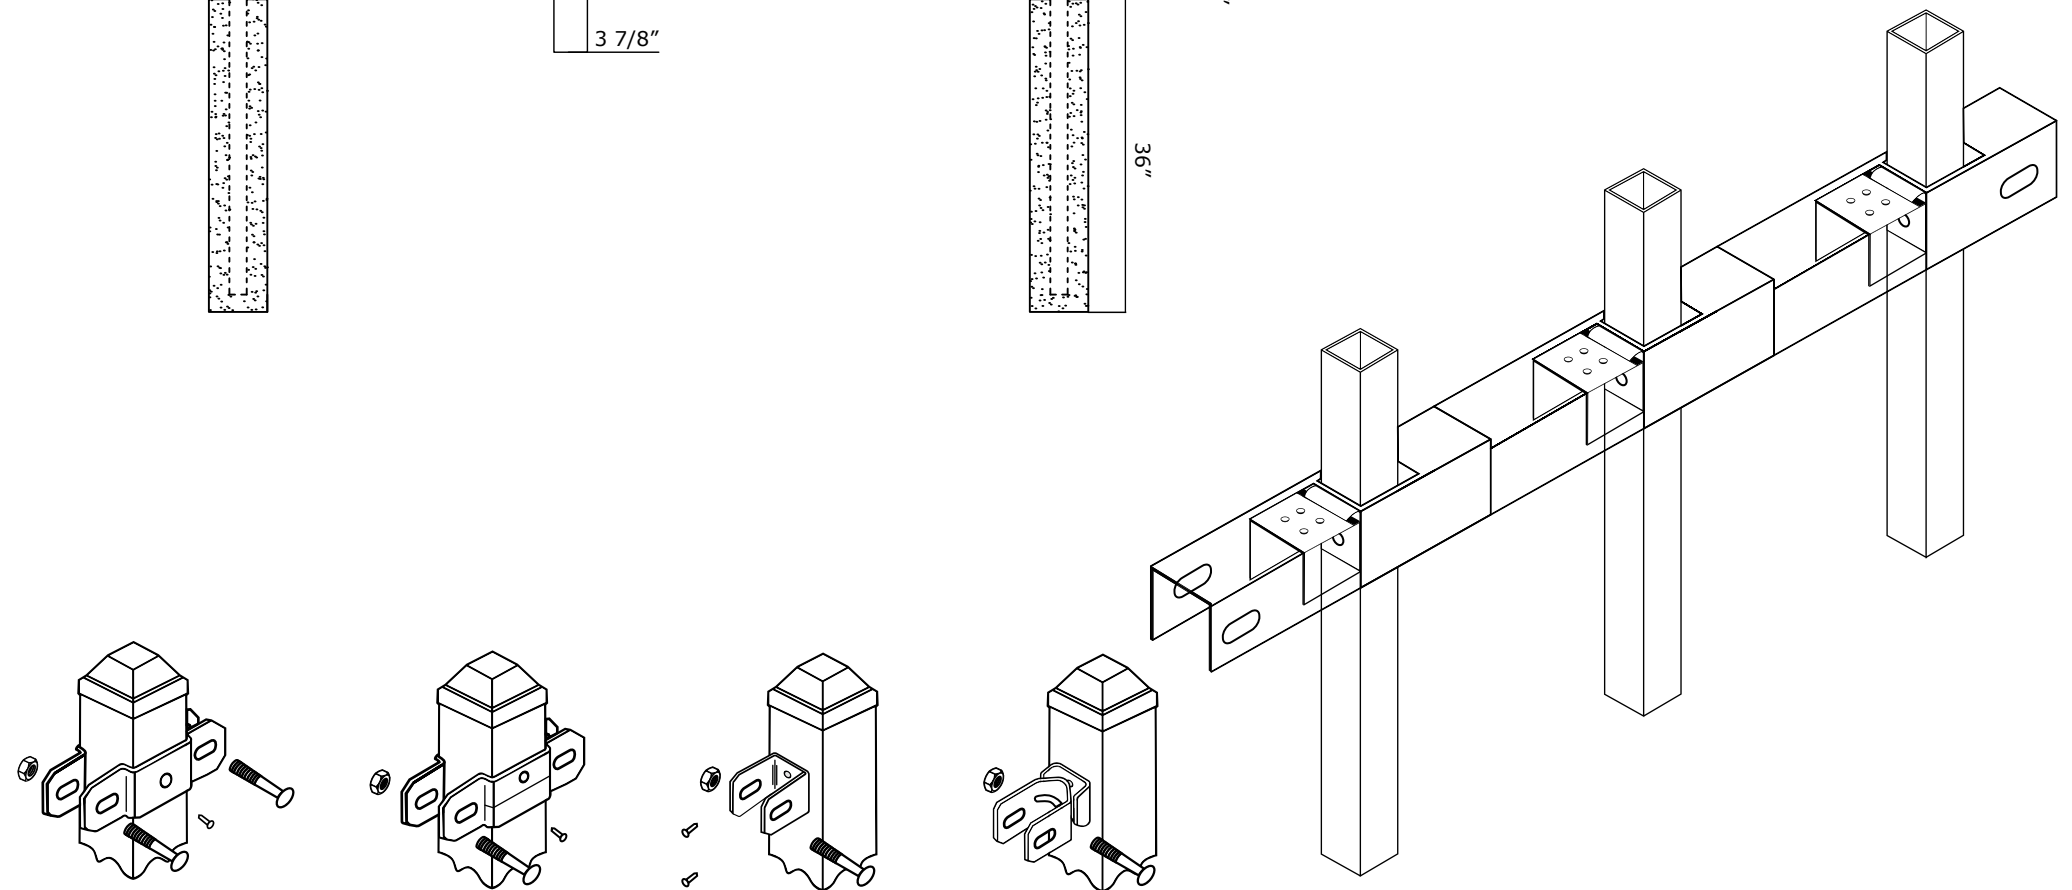

VICTORY 3R RES PINCH SPEAR W/ FLUSH BOTTOM SPECIFICATIONS

Pickets: 5/8" x 5/8" 18GA

Rails: 1" x 1 3/16" SQ x 14GA

Posts: 2" SQ x 16GA

Heights: 3', 3.5', 4', 5' and 6'

VANTAGE FENCE
VICTORY RESIDENTIAL PANELS
www.vantagefence.com

3R VIC RES PINCH SPEAR W/ FLUSH BOTTOM