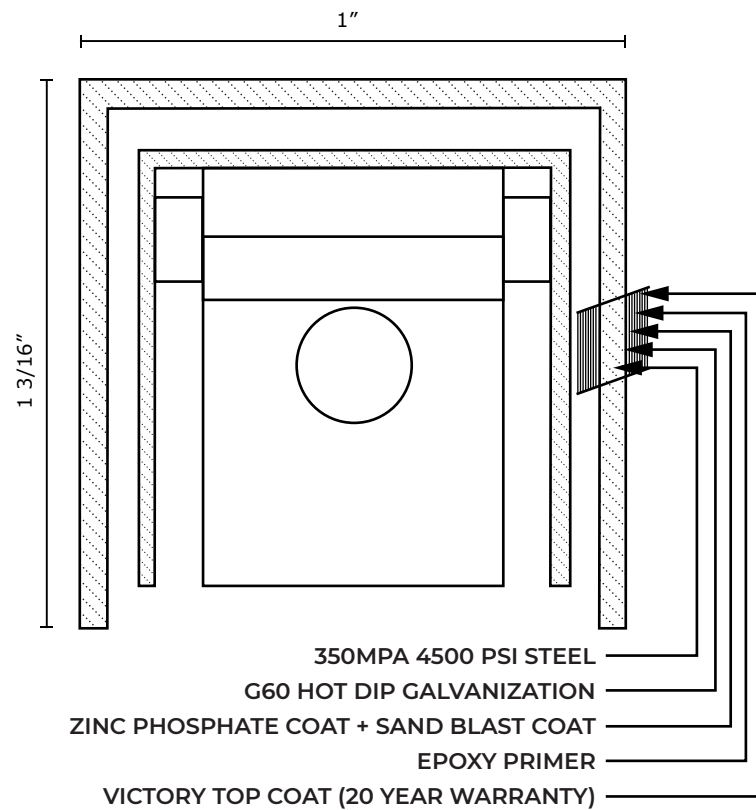

VICTORY 3R RES PINCH SPEAR W/ FLUSH BOTTOM SPECIFICATIONS

Pickets: 5/8" x 5/8" 18GA

Rails: 1" x 1 3/16" SQ x 14GA

Posts: 2" SQ x 16GA

Heights: 3', 3.5', 4', 5' and 6'

VANTAGE FENCE
VICTORY RESIDENTIAL PANELS
www.vantagefence.com

3R VIC RES PINCH SPEAR W/ FLUSH BOTTOM