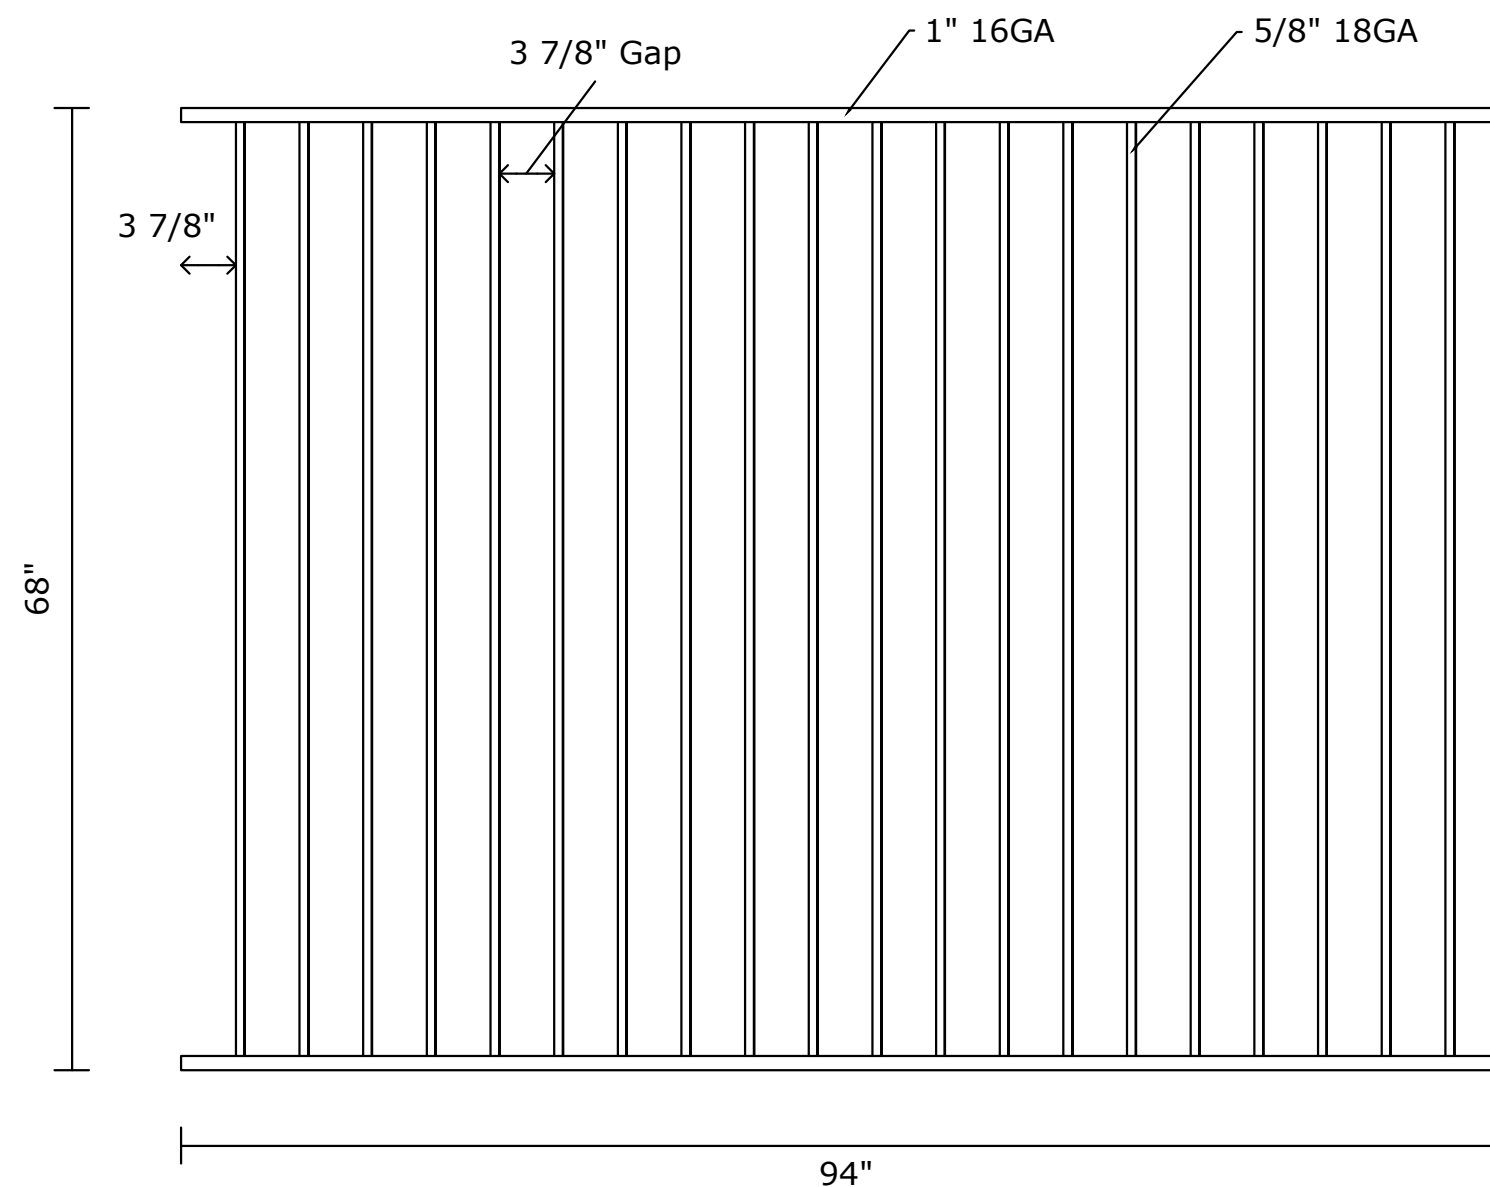

Brighton Panel Specifications

Top / Bottom Rail: 1" SQ x GALV 16 GA RAIL
Pickets: 5/8" SQ x GALV 18 GA PICKET
Picket Space: 3 7/8"

End Spacing: 3 7/8"
Pickets Cut and Welded
Coating: PRE-GALVANIZED and BLACK POWDER COATING