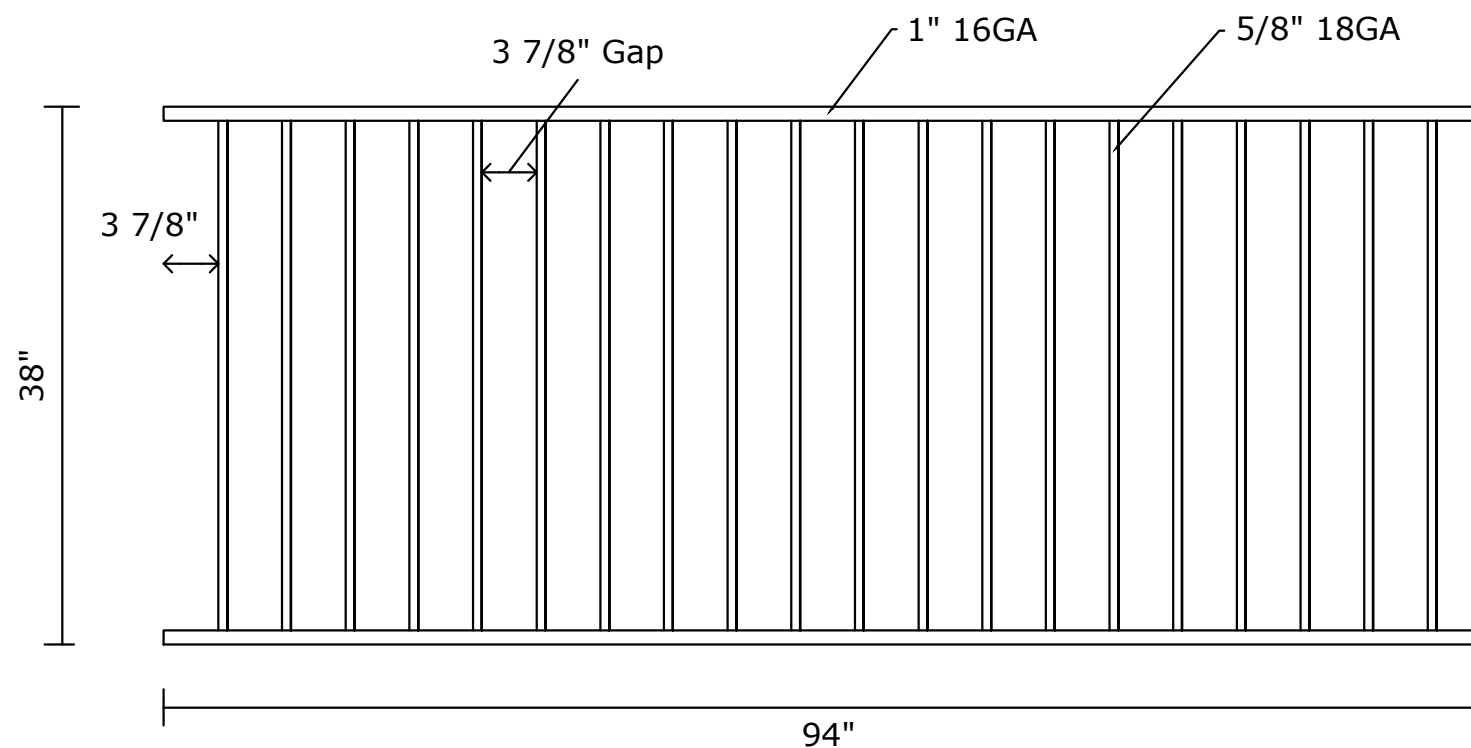

Brighton Panel Specifications

Top / Bottom Rail: 1" SQ x GALV 16 GA RAIL
Pickets: 5/8" SQ x GALV 18 GA PICKET
Picket Space: 3 7/8"

End Spacing: 3 7/8"
Pickets Cut and Welded
Coating: PRE-GALVANIZED and BLACK POWDER COATING

VANTAGE FENCE
Premier Metal Fence Wholesale Supplier
www.vantagefence.com

Residential Panels

Brighton Panel Specifications

Top / Bottom Rail: 1" SQ x GALV 16 GA RAIL
Pickets: 5/8" SQ x GALV 18 GA PICKET
Picket Space: 3 7/8"

End Spacing: 3 7/8"
Pickets Cut and Welded
Coating: PRE-GALVANIZED and BLACK POWDER COATING

VANTAGE FENCE
Premier Metal Fence Wholesale Supplier
www.vantagefence.com

Residential Panels

Brighton Panel Specifications

Residential Panels

Brighton Panel Specifications

Top / Bottom Rail: 1" SQ x GALV 16 GA RAIL
Pickets: 5/8" SQ x GALV 18 GA PICKET
Picket Space: 3 7/8"

End Spacing: 3 7/8"
Pickets Cut and Welded
Coating: PRE-GALVANIZED and BLACK POWDER COATING