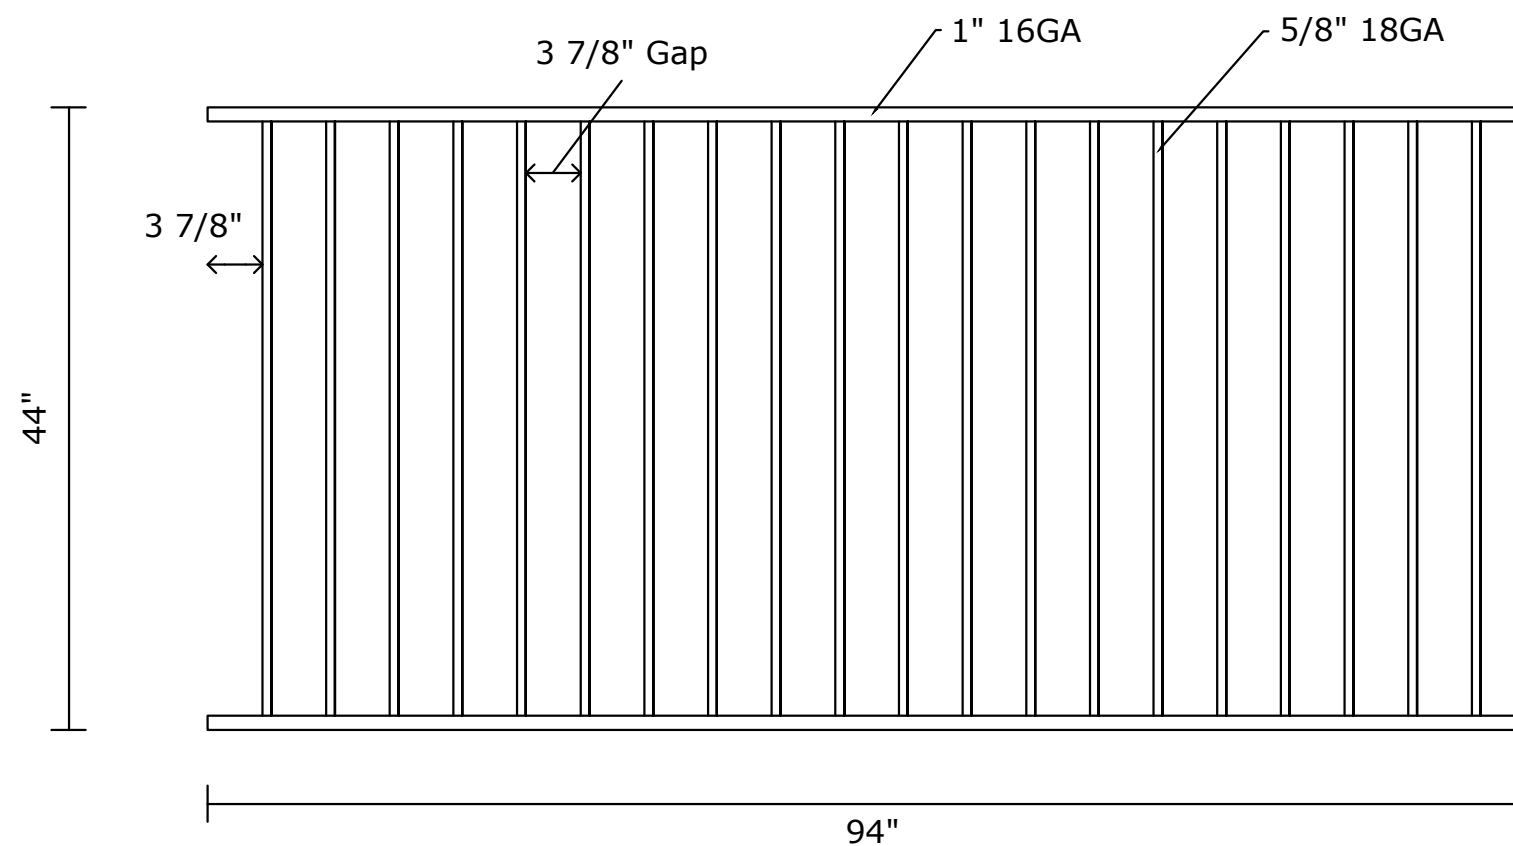

Brighton Panel Specifications

Top / Bottom Rail: 1" SQ x GALV 16 GA RAIL
Pickets: 5/8" SQ x GALV 18 GA PICKET
Picket Space: 3 7/8"

End Spacing: 3 7/8"
Pickets Cut and Welded
Coating: PRE-GALVANIZED and BLACK POWDER COATING

End Spacing: 3 7/8"
Pickets Cut and Welded
Coating: PRE-GALVANIZED and BLACK POWDER COATING

VANTAGE FENCE
Premier Metal Fence Wholesale Supplier
www.vantagefence.com

Residential Panels

Brighton Panel Specifications

Top / Bottom Rail: 1" SQ x GALV 16 GA RAIL
Pickets: 5/8" SQ x GALV 18 GA PICKET
Picket Space: 3 7/8"

End Spacing: 3 7/8"
Pickets Cut and Welded
Coating: PRE-GALVANIZED and BLACK POWDER COATING

VANTAGE FENCE
Premier Metal Fence Wholesale Supplier
www.vantagefence.com

Residential Panels

Brighton Panel Specifications

Top / Bottom Rail: 1" SQ x GALV 16 GA RAIL
Pickets: 5/8" SQ x GALV 18 GA PICKET
Picket Space: 3 7/8"

End Spacing: 3 7/8"
Pickets Cut and Welded
Coating: PRE-GALVANIZED and BLACK POWDER COATING