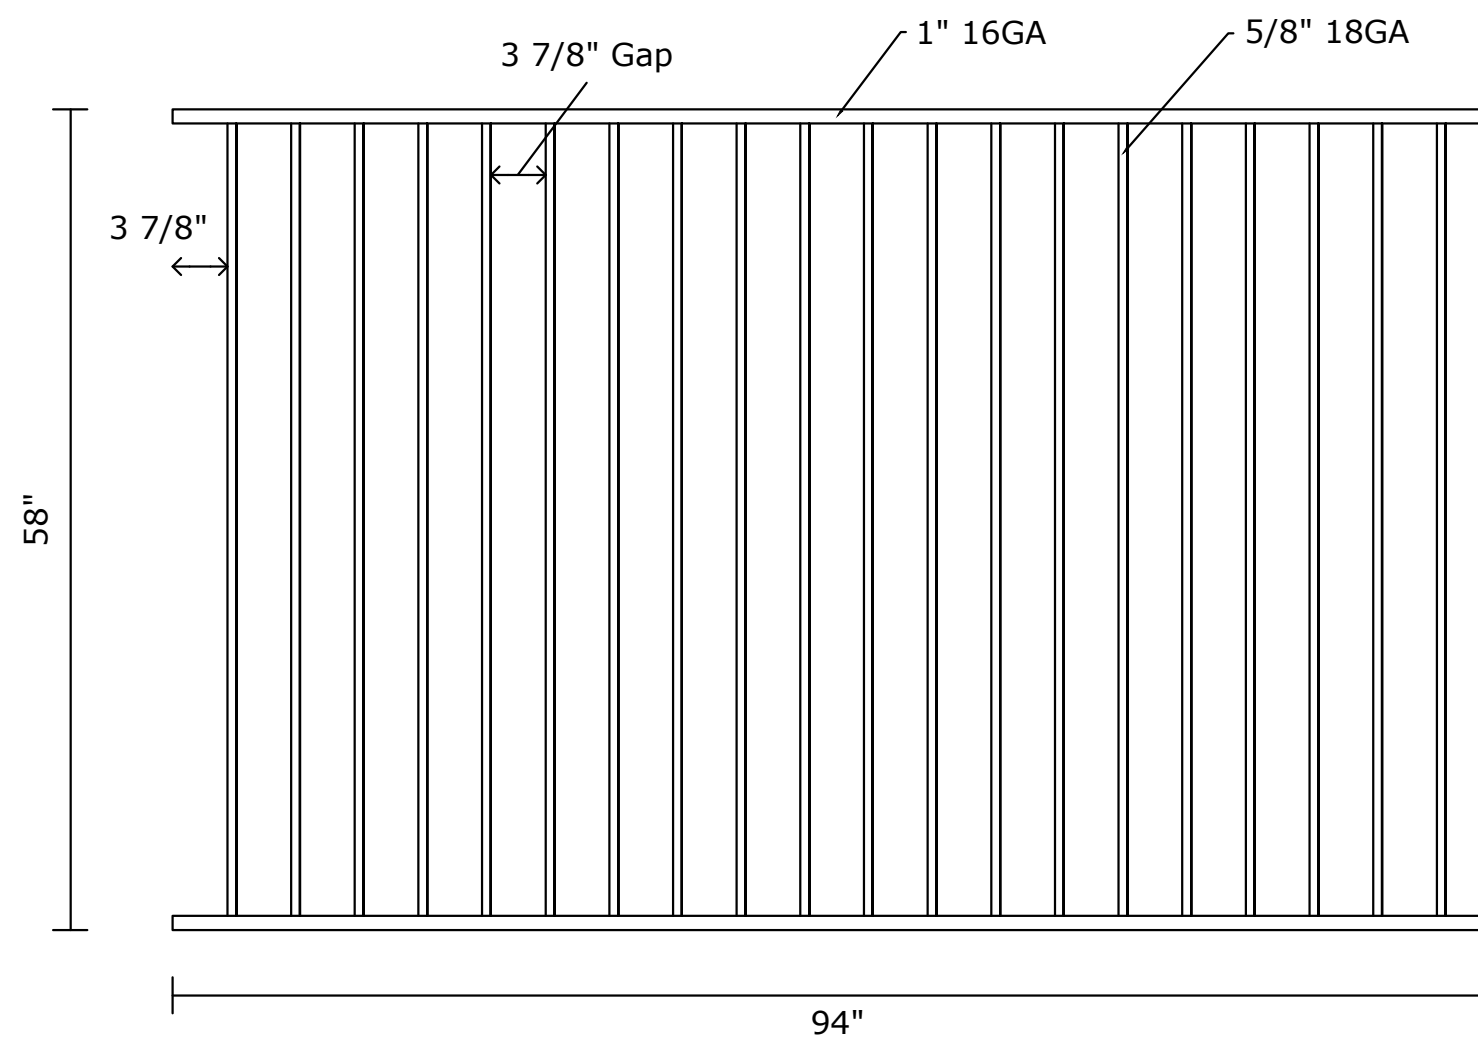

Brighton Panel Specifications

Top / Bottom Rail: 1" SQ x GALV 16 GA RAIL
Pickets: 5/8" SQ x GALV 18 GA PICKET
Picket Space: 3 7/8"

End Spacing: 3 7/8"
Pickets Cut and Welded
Coating: PRE-GALVANIZED and BLACK POWDER COATING

End Spacing: 3 7/8"
Pickets Cut and Welded
Coating: PRE-GALVANIZED and BLACK POWDER COATING

VANTAGE FENCE
Premier Metal Fence Wholesale Supplier
www.vantagefence.com

Residential Panels

Brighton Panel Specifications

Top / Bottom Rail: 1" SQ x GALV 16 GA RAIL
Pickets: 5/8" SQ x GALV 18 GA PICKET
Picket Space: 3 7/8"

End Spacing: 3 7/8"
Pickets Cut and Welded
Coating: PRE-GALVANIZED and BLACK POWDER COATING

VANTAGE FENCE
Premier Metal Fence Wholesale Supplier
www.vantagefence.com

Residential Panels

Brighton Panel Specifications

Top / Bottom Rail: 1" SQ x GALV 16 GA RAIL
Pickets: 5/8" SQ x GALV 18 GA PICKET
Picket Space: 3 7/8"

End Spacing: 3 7/8"
Pickets Cut and Welded
Coating: PRE-GALVANIZED and BLACK POWDER COATING