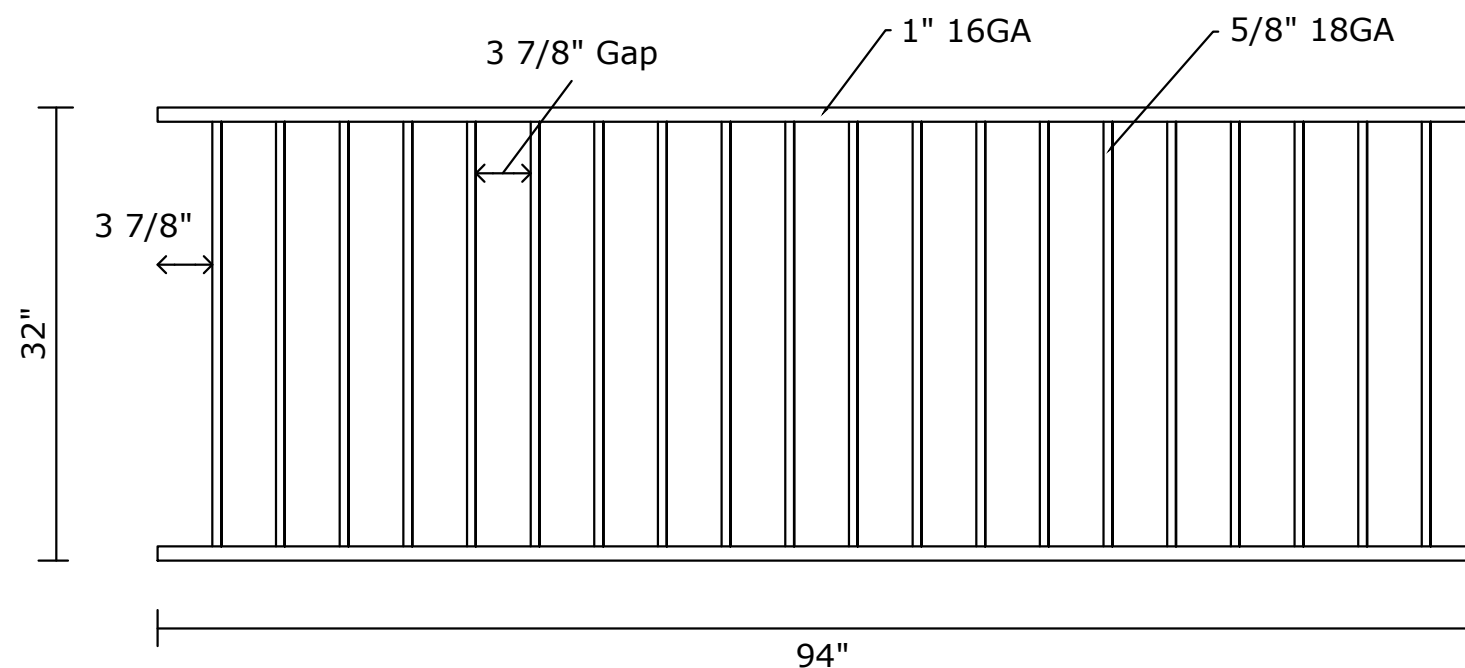

Brighton Panel Specifications

Top / Bottom Rail: 1" SQ x GALV 16 GA RAIL
Pickets: 5/8" SQ x GALV 18 GA PICKET
Picket Space: 3 7/8"

End Spacing: 3 7/8"
Pickets Cut and Welded
Coating: PRE-GALVANIZED and BLACK POWDER COATING

VANTAGE FENCE
Premier Metal Fence Wholesale Supplier
www.vantagefence.com

Residential Panels

Brighton Panel Specifications

Top / Bottom Rail: 1" SQ x GALV 16 GA RAIL
Pickets: 5/8" SQ x GALV 18 GA PICKET
Picket Space: 3 7/8"

End Spacing: 3 7/8"
Pickets Cut and Welded
Coating: PRE-GALVANIZED and BLACK POWDER COATING

VANTAGE FENCE
Premier Metal Fence Wholesale Supplier
www.vantagefence.com

Residential Panels

Brighton Panel Specifications

Residential Panels

Brighton Panel Specifications

Top / Bottom Rail: 1" SQ x GALV 16 GA RAIL
Pickets: 5/8" SQ x GALV 18 GA PICKET
Picket Space: 3 7/8"

End Spacing: 3 7/8"
Pickets Cut and Welded
Coating: PRE-GALVANIZED and BLACK POWDER COATING