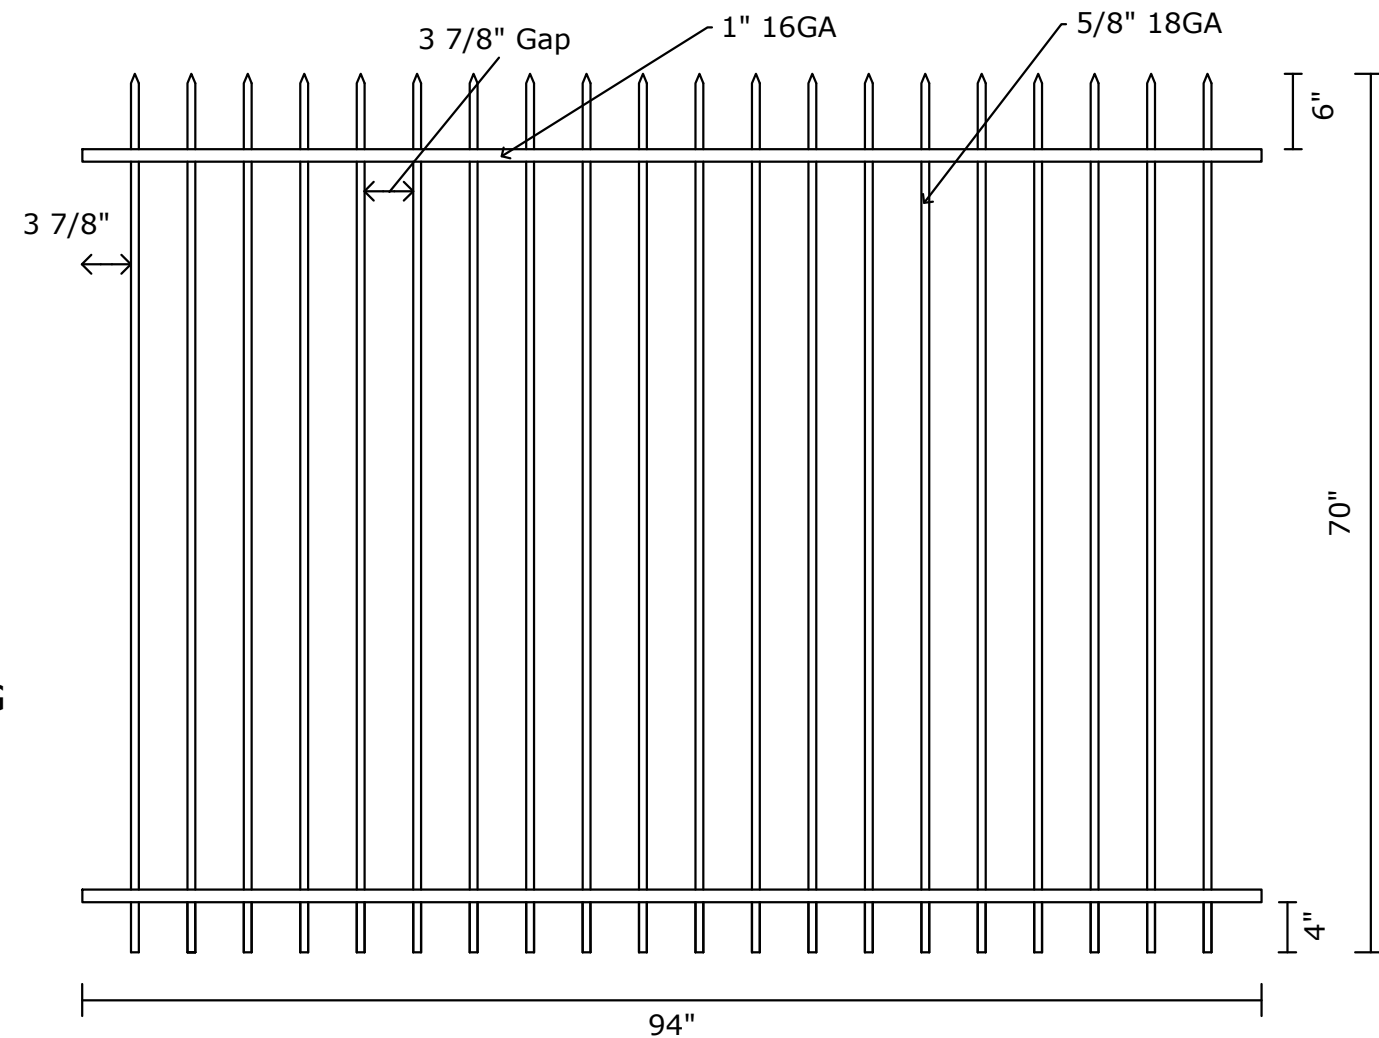

Preston Panel Specifications

Top / Bottom Rail: 1" SQ x GALV 16 GA RAIL
Pickets: 5/8" SQ x GALV 18 GA PICKET
Picket Space: 33 7/8"

End Spacing: 3 7/8"
Pickets Cut and Welded
Coating: PRE-GALVANIZED and BLACK POWDER COATING