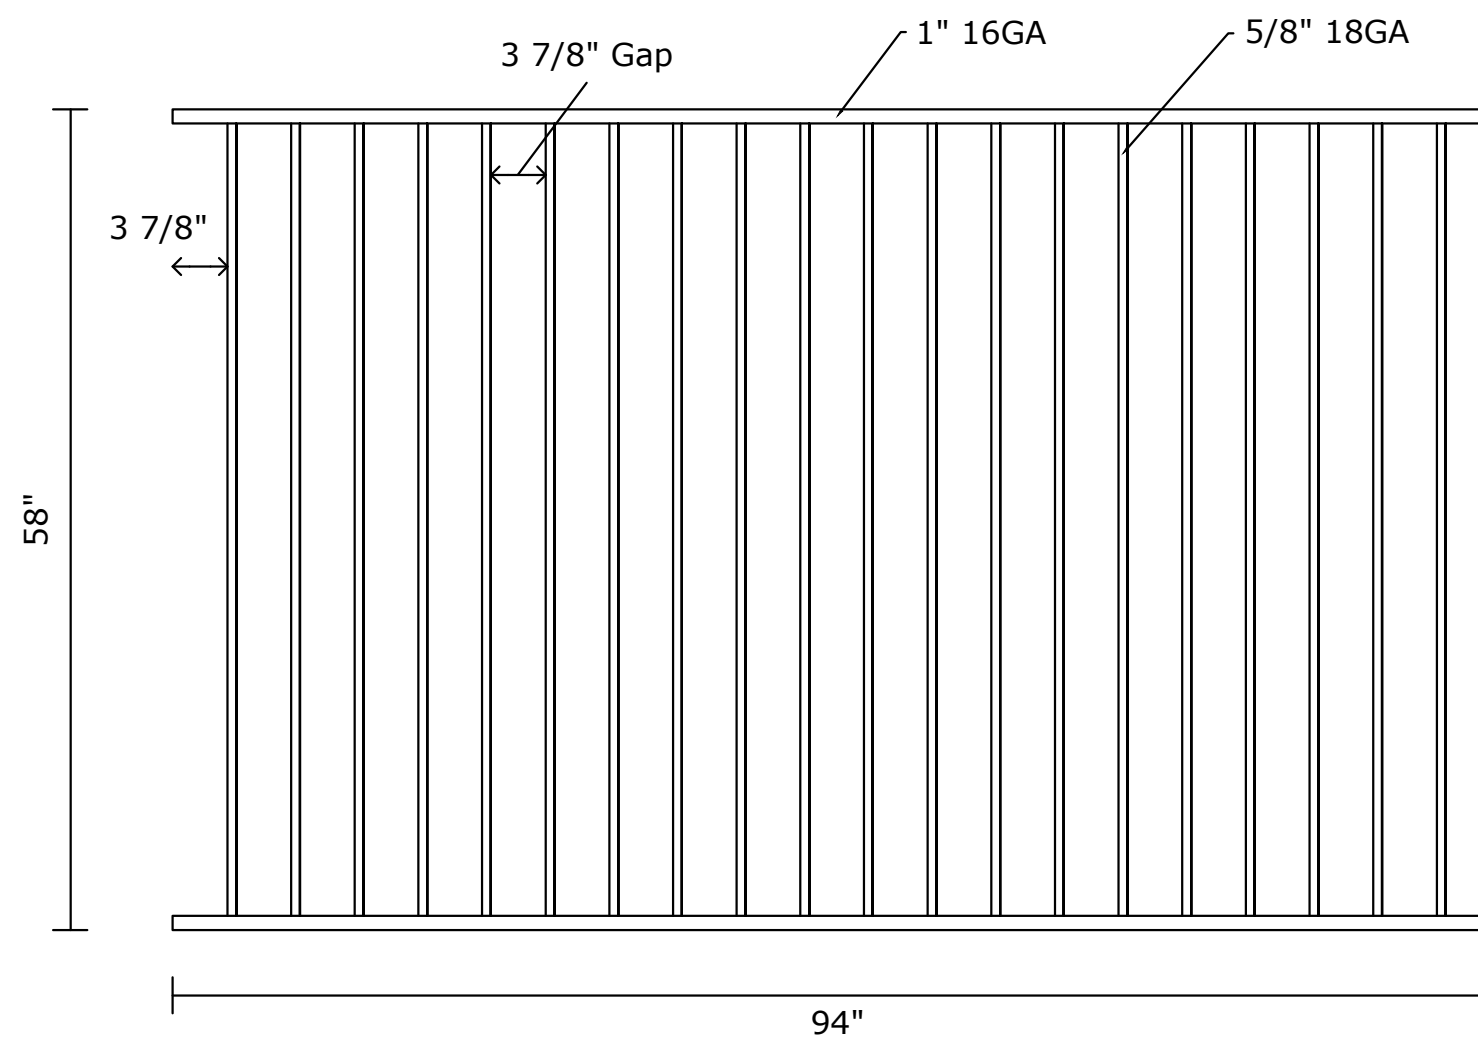

Brighton Panel Specifications

Top / Bottom Rail: 1" SQ x GALV 16 GA RAIL
Pickets: 5/8" SQ x GALV 18 GA PICKET
Picket Space: 3 7/8"

End Spacing: 3 7/8"
Pickets Cut and Welded
Coating: PRE-GALVANIZED and BLACK POWDER COATING