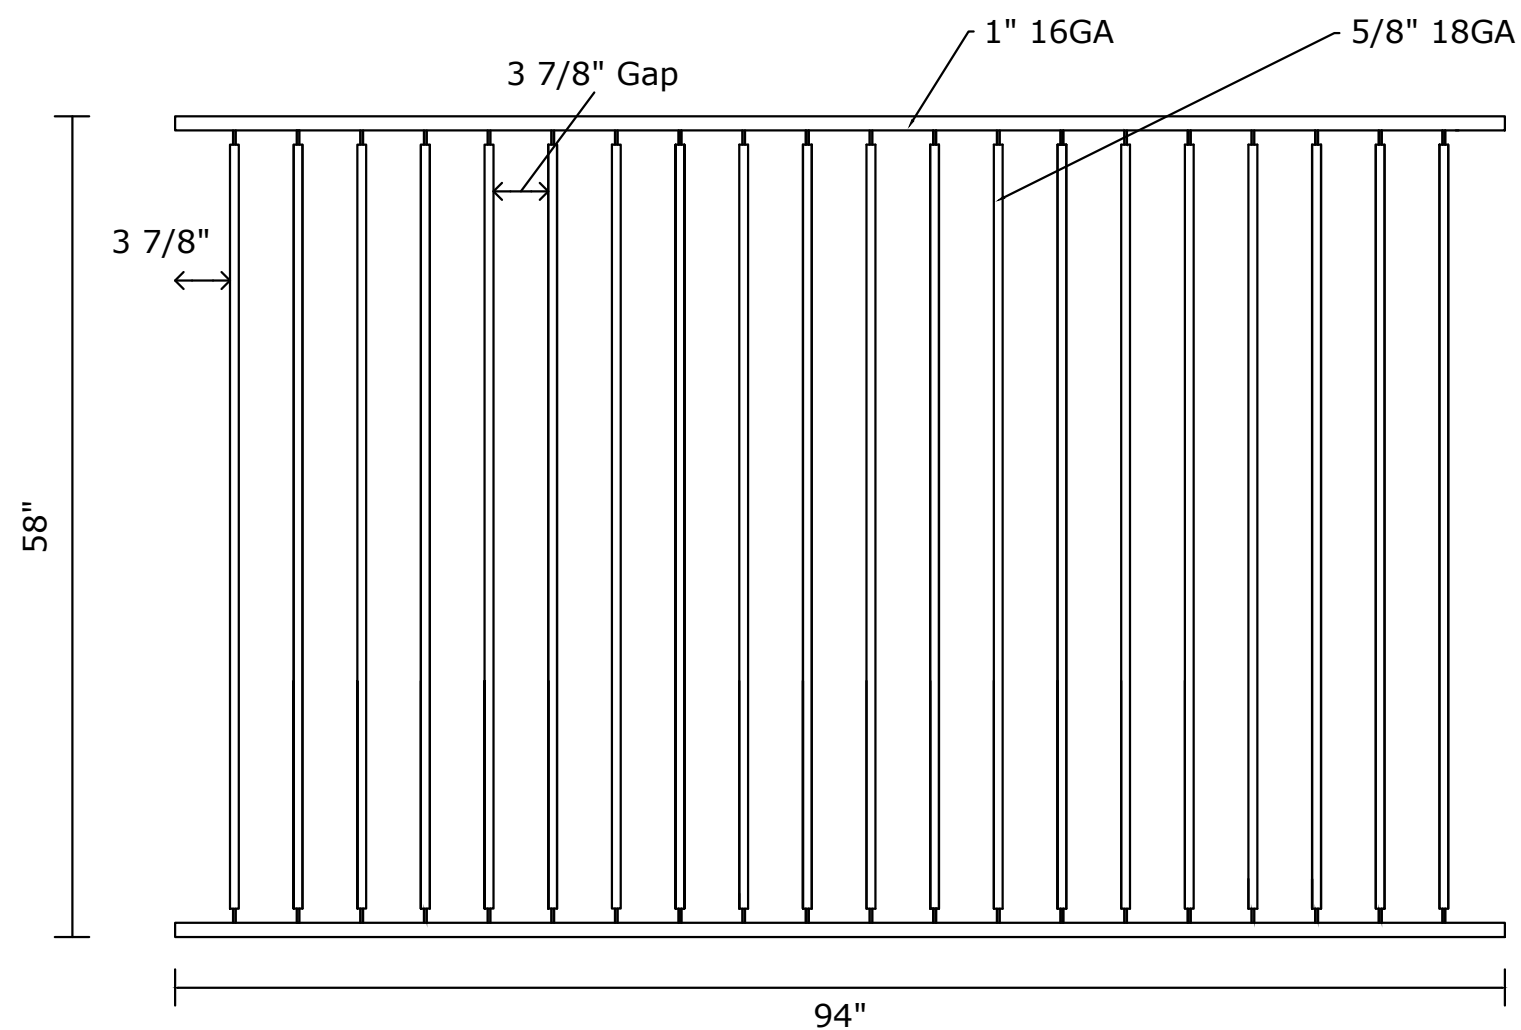

Residential Panels

Bentleigh Panel Specifications

Top / Bottom Rail: 1" SQ x GALV 16 GA RAIL
Pickets: 5/8" SQ x GALV 18 GA PICKET
Picket Space: 3 7/8"

End Spacing: 3 7/8"
Pickets Cut and Welded
Coating: PRE-GALVANIZED and BLACK POWDER COATING