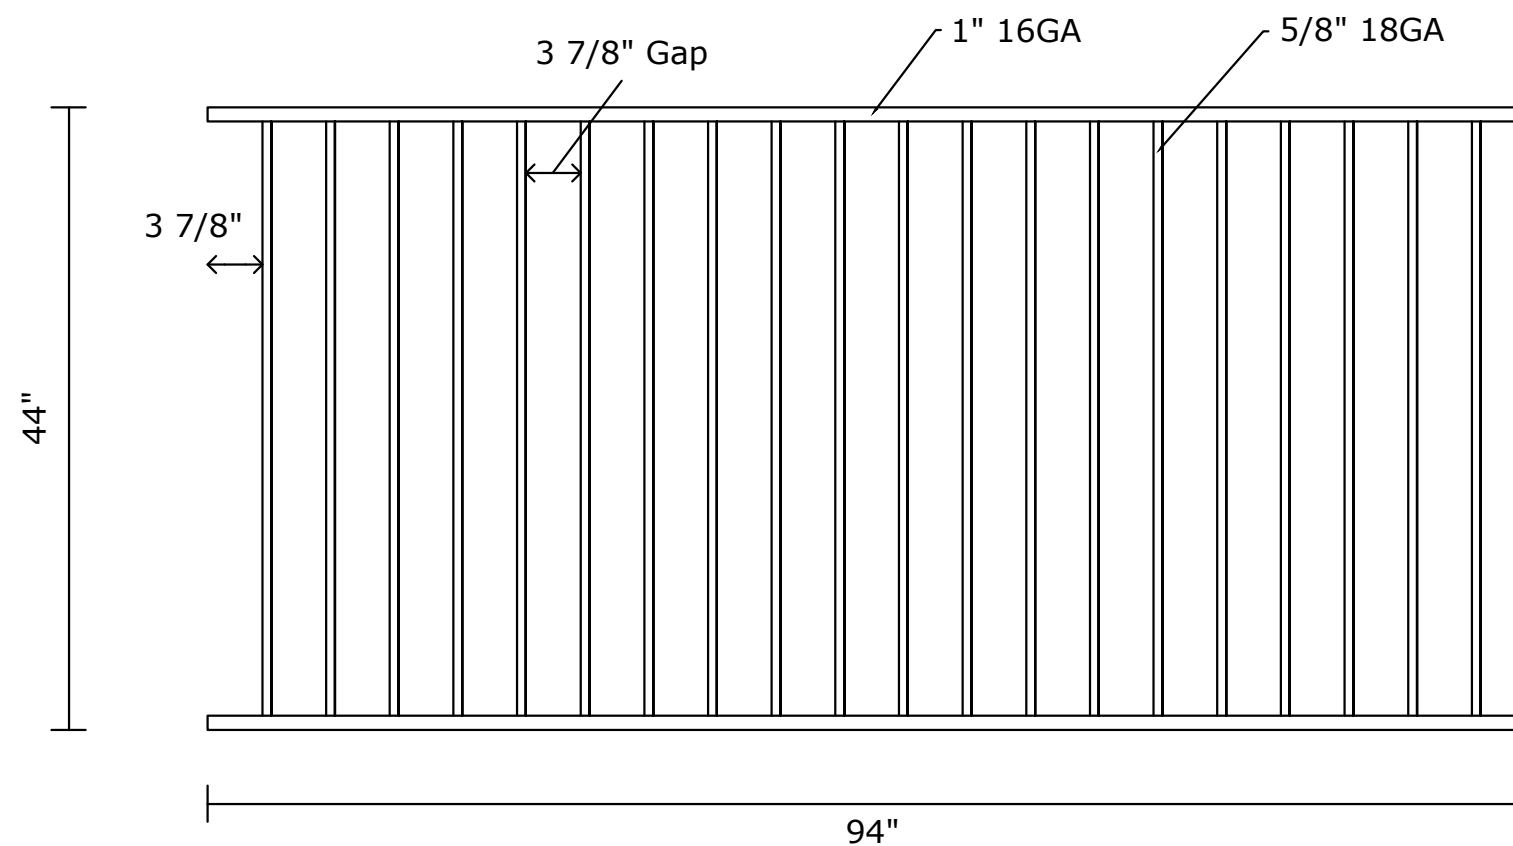

Brighton Panel Specifications

Top / Bottom Rail: 1" SQ x GALV 16 GA RAIL
Pickets: 5/8" SQ x GALV 18 GA PICKET
Picket Space: 3 7/8"

End Spacing: 3 7/8"
Pickets Cut and Welded
Coating: PRE-GALVANIZED and BLACK POWDER COATING