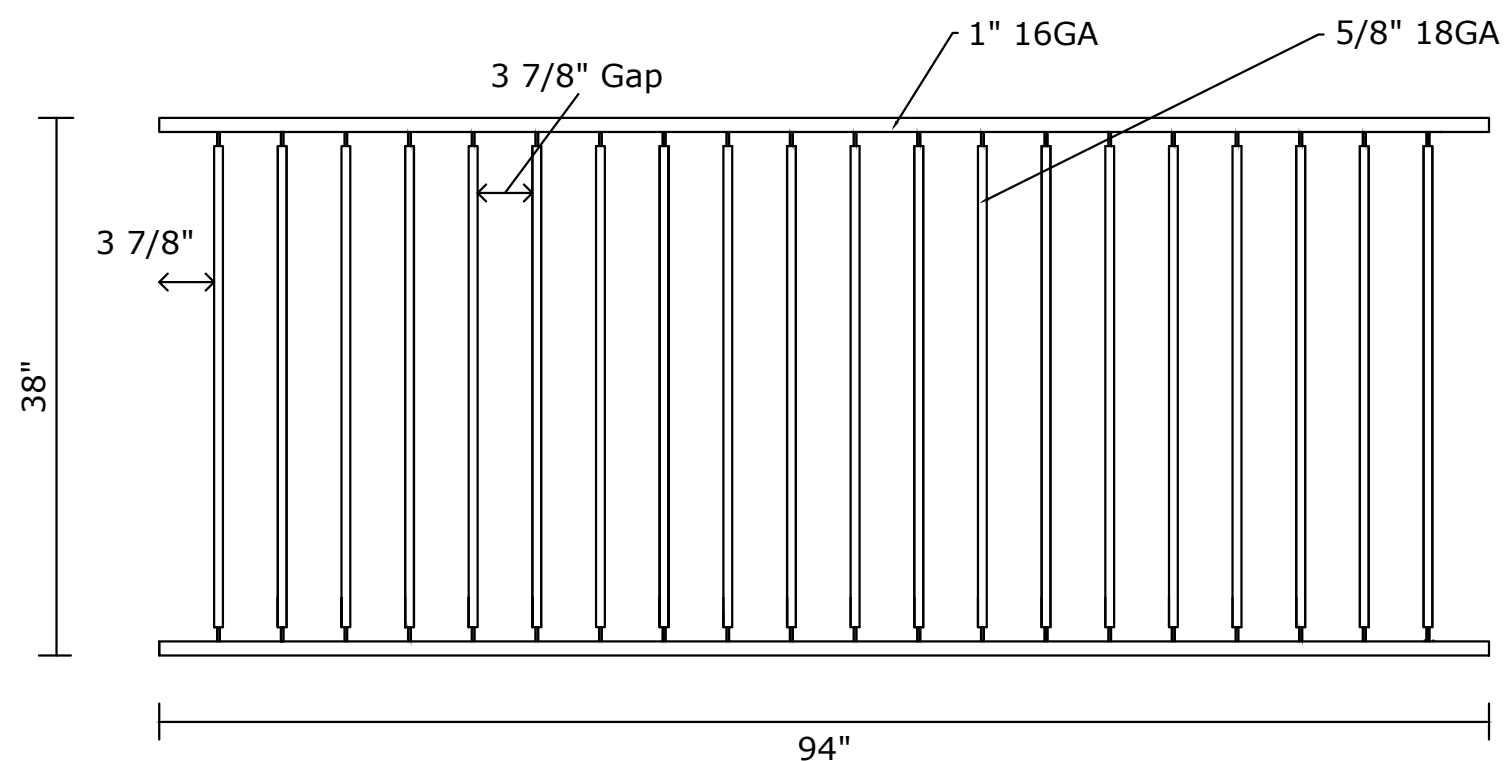

Bentleigh Panel Specifications

Top / Bottom Rail: 1" SQ x GALV 16 GA RAIL
Pickets: 5/8" SQ x GALV 18 GA PICKET
Picket Space: 3 7/8"

End Spacing: 3 7/8"
Pickets Cut and Welded
Coating: PRE-GALVANIZED and BLACK POWDER COATING