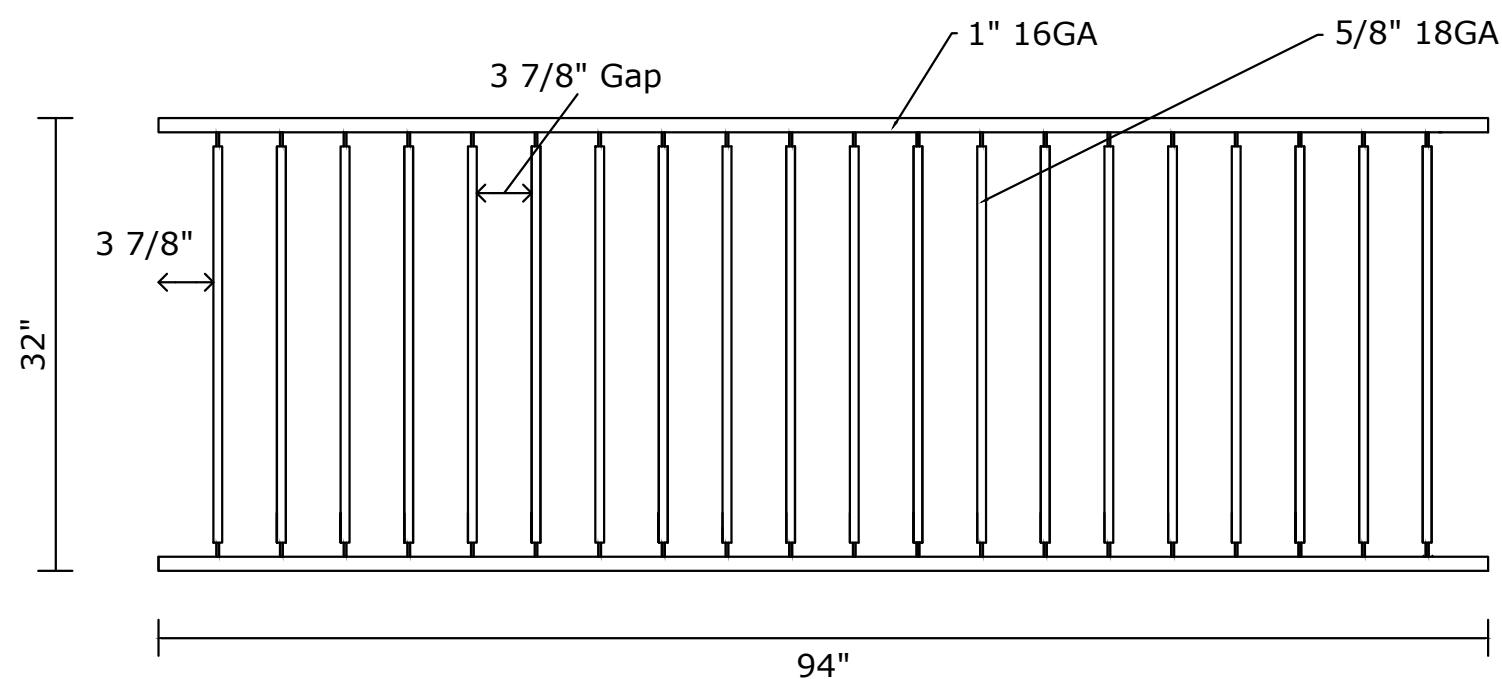

Bentleigh Panel Specifications

Top / Bottom Rail: 1" SQ x GALV 16 GA RAIL
Pickets: 5/8" SQ x GALV 18 GA PICKET
Picket Space: 3 7/8"

End Spacing: 3 7/8"
Pickets Cut and Welded
Coating: PRE-GALVANIZED and BLACK POWDER COATING