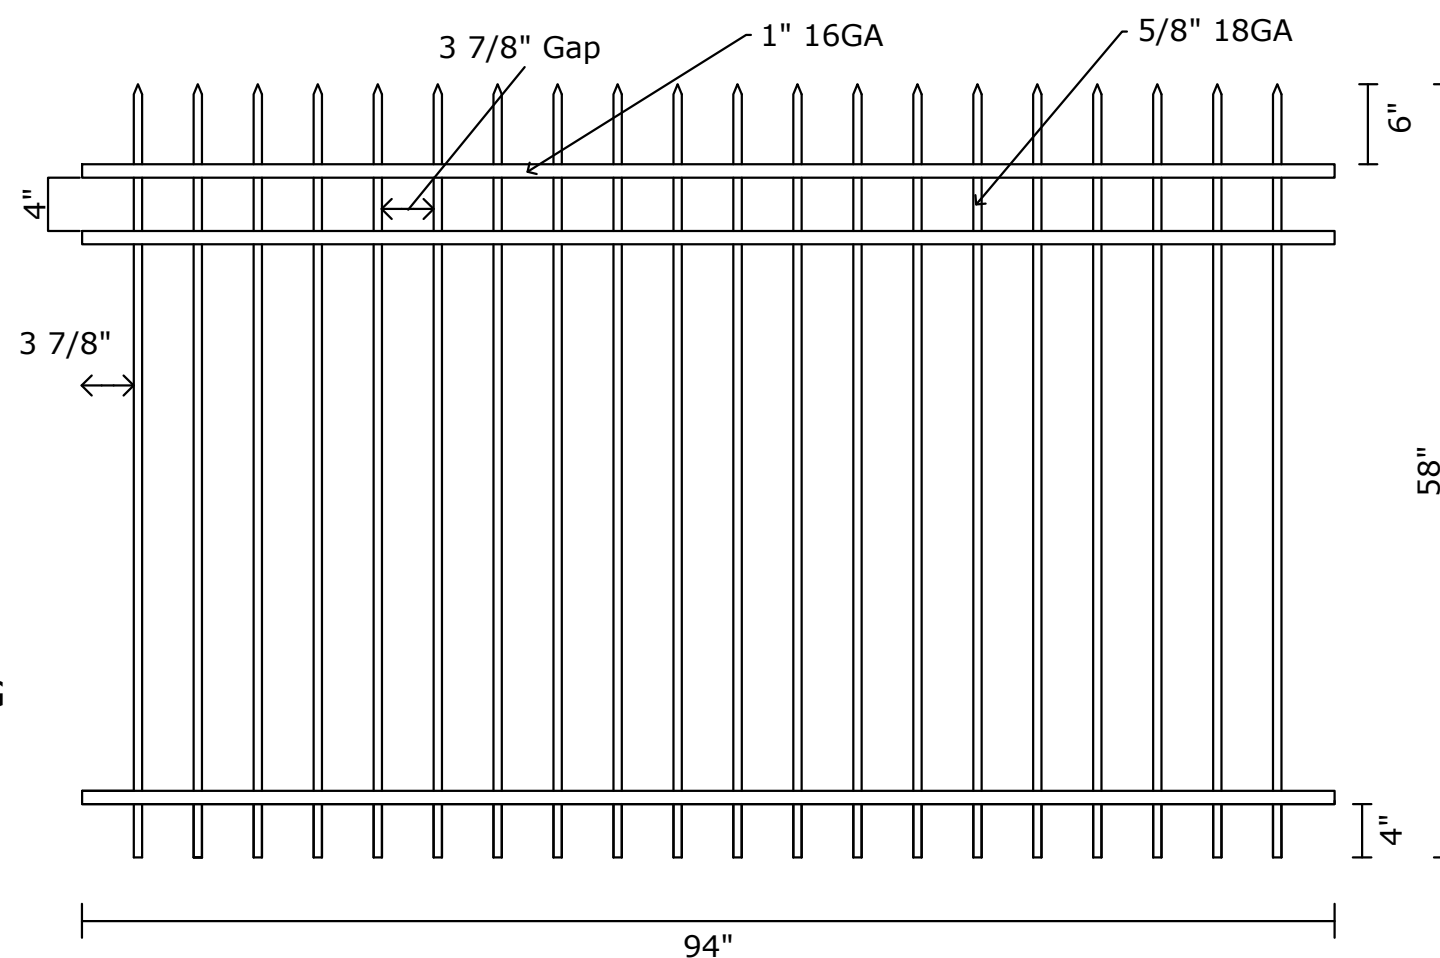

Preston Panel Specifications

Top / Bottom Rail: 1" SQ x GALV 16 GA RAIL
Pickets: 5/8" SQ x GALV 18 GA PICKET
Picket Space: 33 7/8"

End Spacing: 3 7/8"
Pickets Cut and Welded
Coating: PRE-GALVANIZED and BLACK POWDER COATING