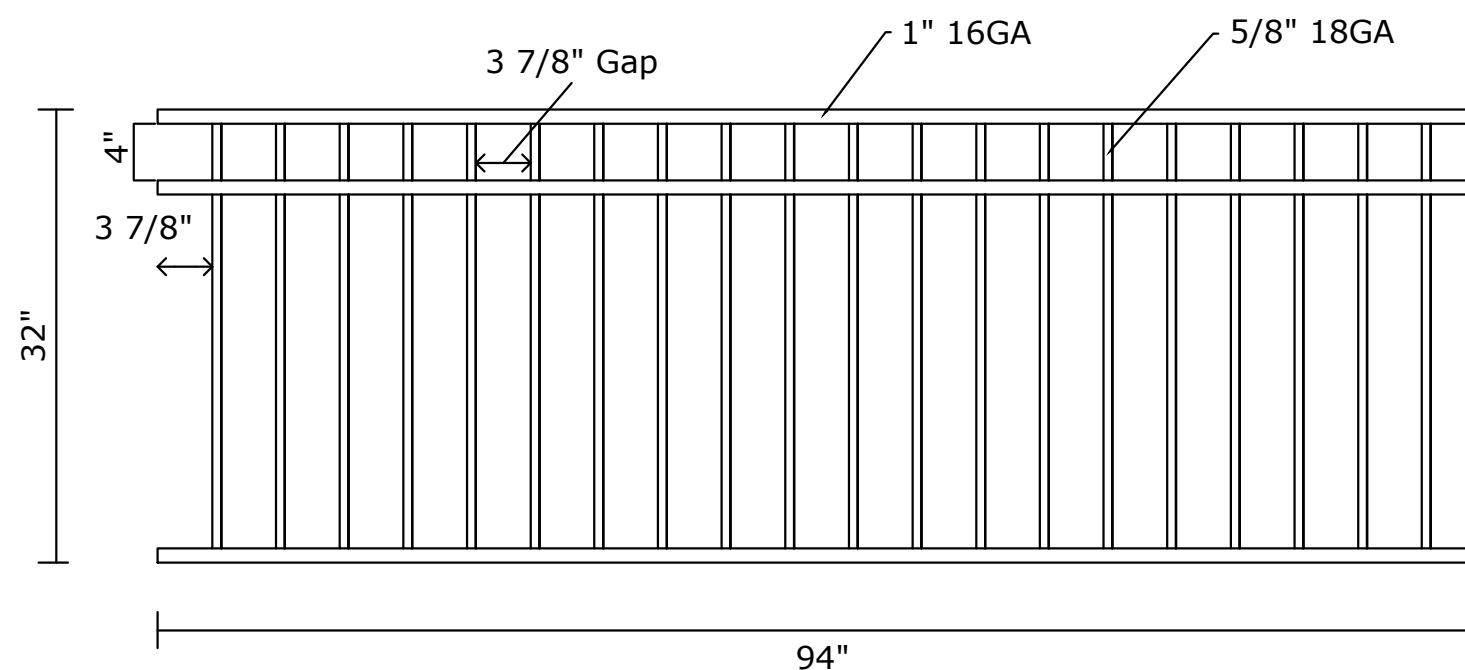

Top / Bottom Rail: 1" SQ x GALV 16 GA RAIL
Pickets: 5/8" SQ x GALV 18 GA PICKET
Picket Space: 33 7/8"

End Spacing: 3 7/8"
Pickets Cut and Welded
Coating: PRE-GALVANIZED and BLACK POWDER COATING

VANTAGE FENCE
Premier Metal Fence Wholesale Supplier
www.vantagefence.com

Residential Panels

Brighton Panel Specifications

Top / Bottom Rail: 1" SQ x GALV 16 GA RAIL
Pickets: 5/8" SQ x GALV 18 GA PICKET
Picket Space: 3 7/8"

End Spacing: 3 7/8"
Pickets Cut and Welded
Coating: PRE-GALVANIZED and BLACK POWDER COATING