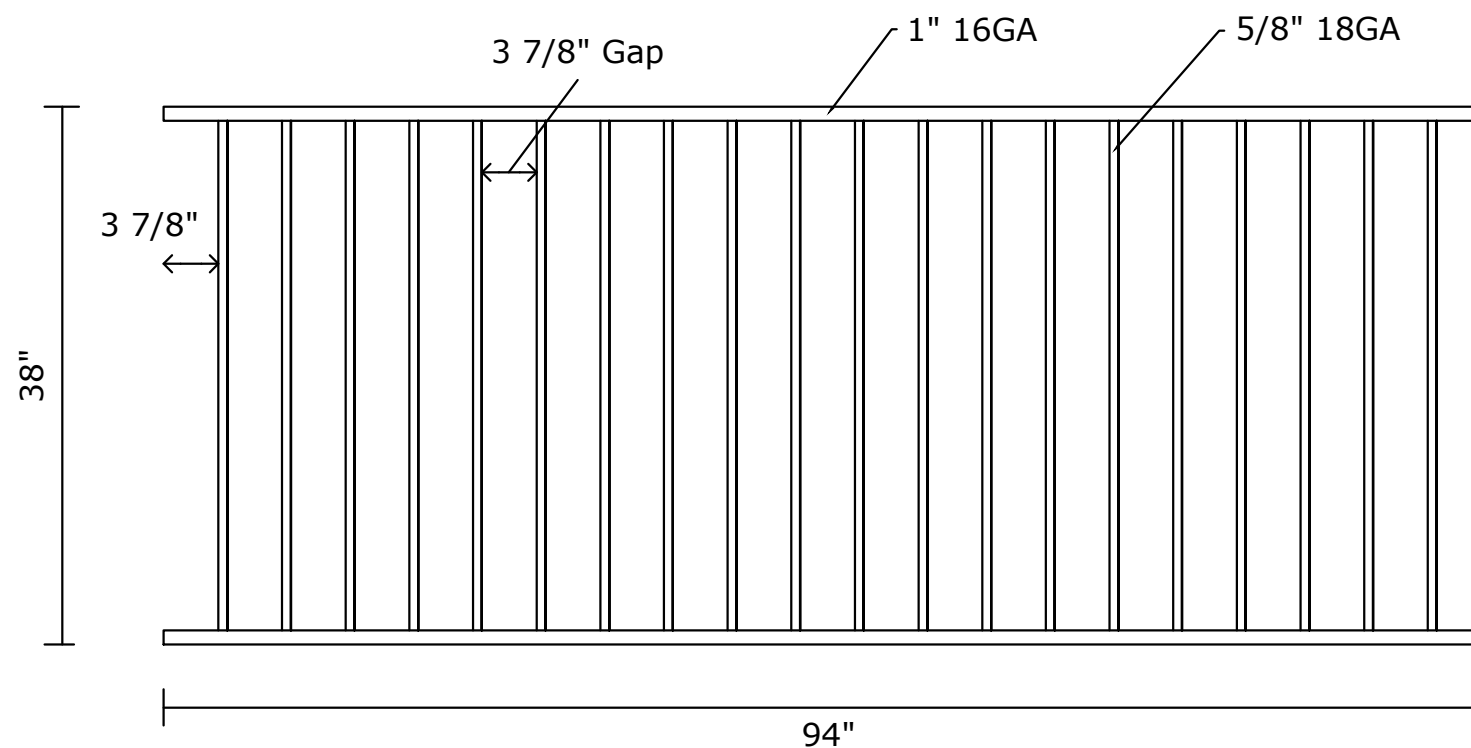

Top / Bottom Rail: 1" SQ x GALV 16 GA RAIL
Pickets: 5/8" SQ x GALV 18 GA PICKET
Picket Space: 3 7/8"

End Spacing: 3 7/8"
Pickets Cut and Welded
Coating: PRE-GALVANIZED and BLACK POWDER COATING

VANTAGE FENCE
Premier Metal Fence Wholesale Supplier
www.vantagefence.com

Residential Panels

Brighton Panel Specifications

Top / Bottom Rail: 1" SQ x GALV 16 GA RAIL
Pickets: 5/8" SQ x GALV 18 GA PICKET
Picket Space: 3 7/8"

End Spacing: 3 7/8"
Pickets Cut and Welded
Coating: PRE-GALVANIZED and BLACK POWDER COATING