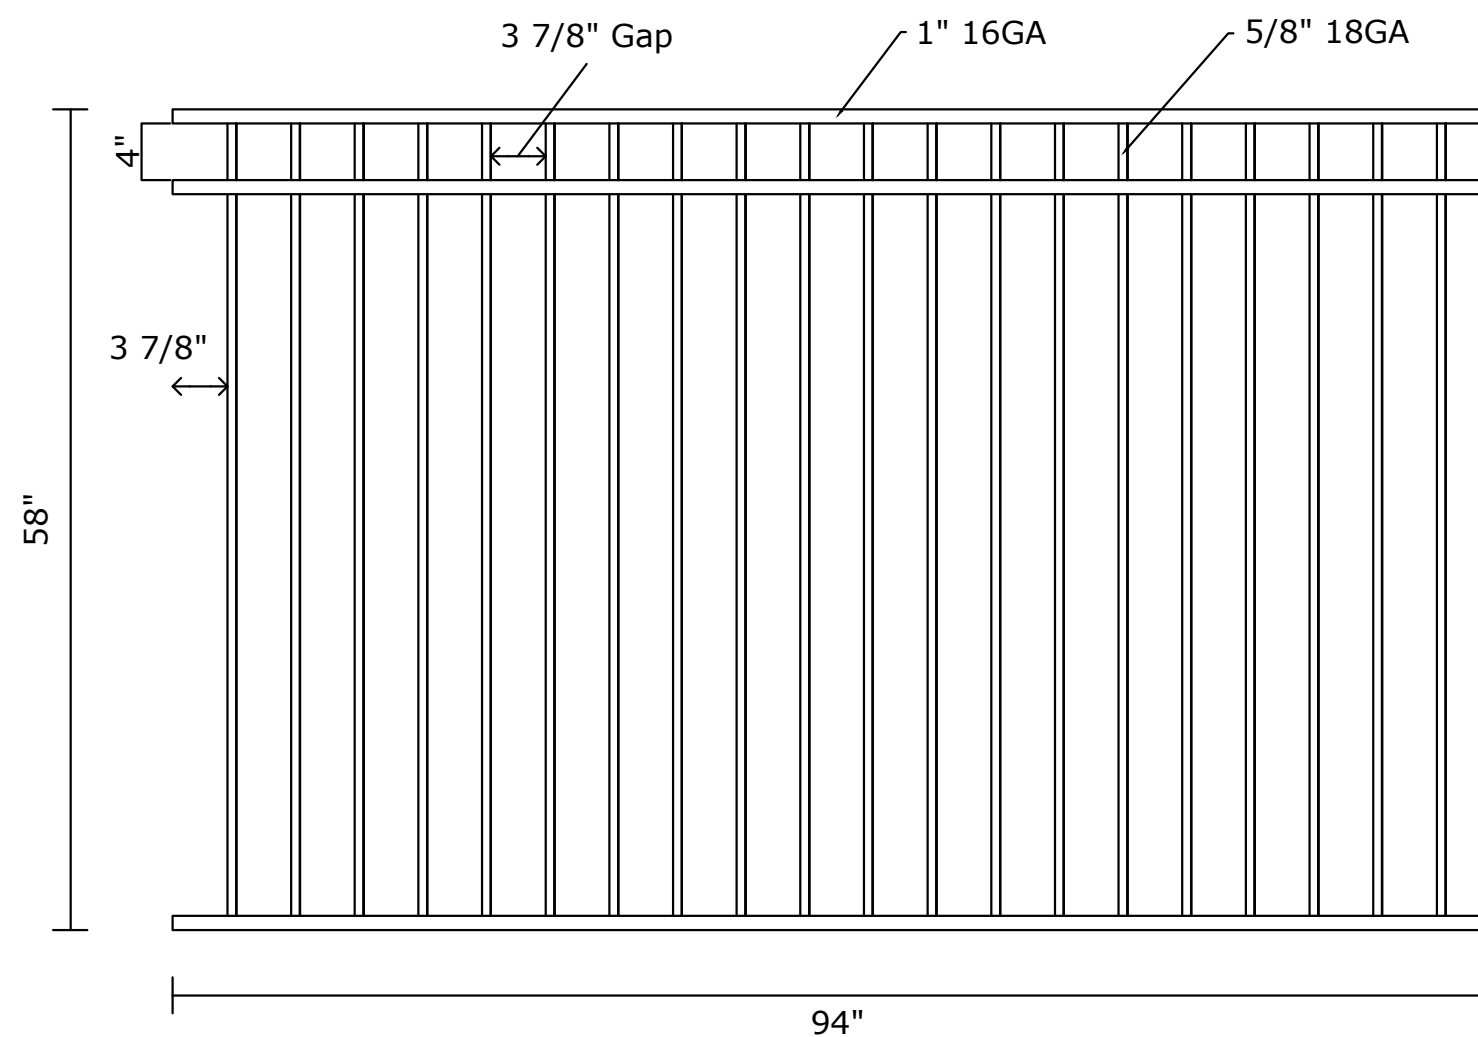

Brighton Panel Specifications

Top / Bottom Rail: 1" SQ x GALV 16 GA RAIL
Pickets: 5/8" SQ x GALV 18 GA PICKET
Picket Space: 3 7/8"

End Spacing: 3 7/8"
Pickets Cut and Welded
Coating: PRE-GALVANIZED and BLACK POWDER COATING