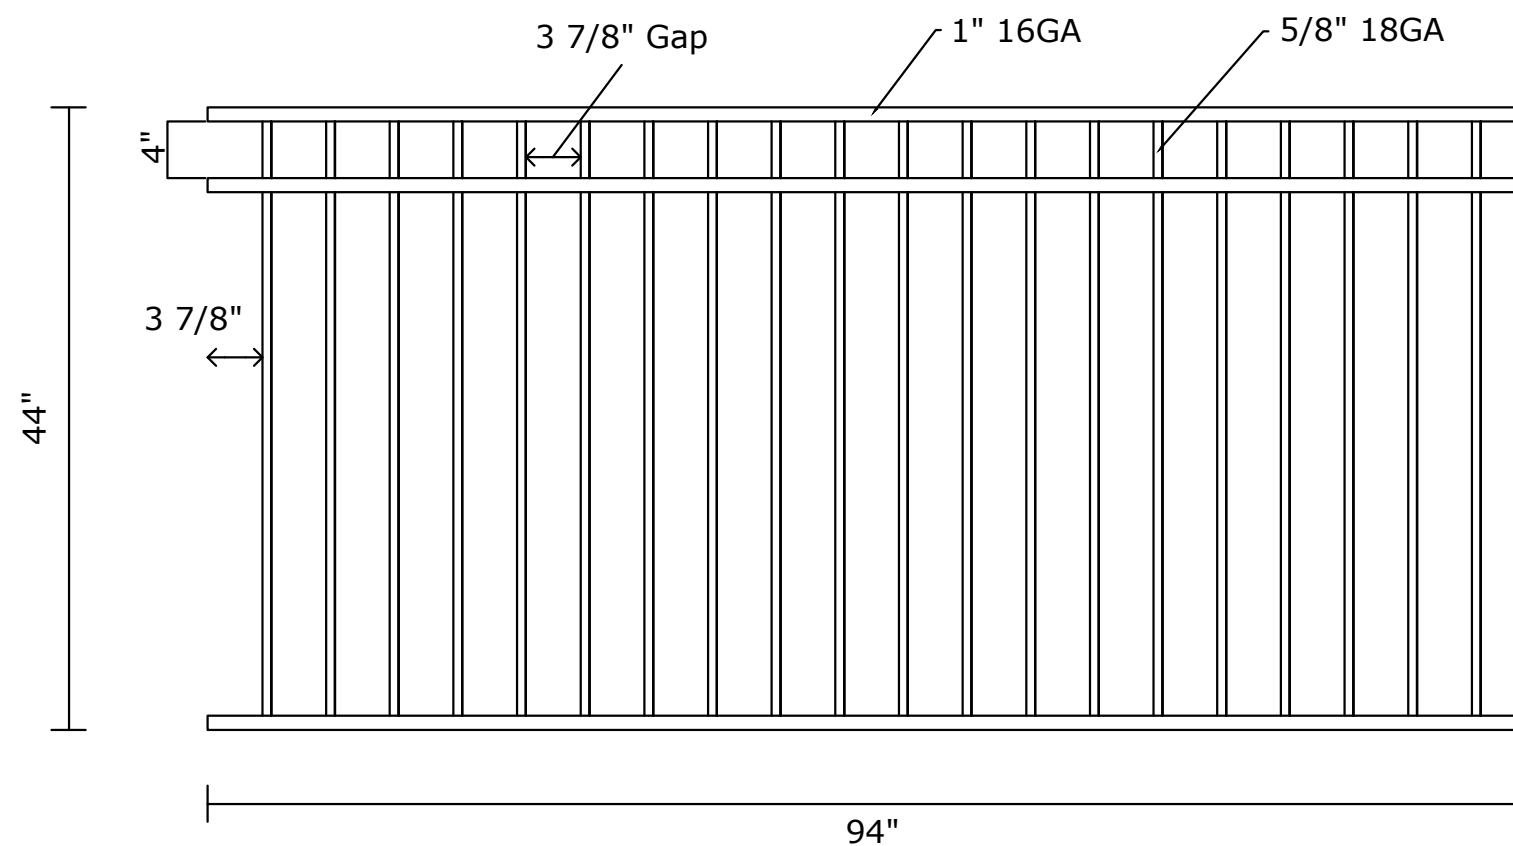

VANTAGE FENCE USA
Premier Metal Fence Wholesale Supplier
www.vantagefence.com

Residential Panels

Brighton Panel Specifications

Top / Bottom Rail: 1" SQ x GALV 16 GA RAIL

Pickets: 5/8" SQ x GALV 18 GA PICKET

Picket Space: 3 7/8"

End Spacing: 3 7/8"

Pickets Cut and Welded

Coating: PRE-GALVANIZED and BLACK POWDER COATING

Brighton Panel Specifications

Top / Bottom Rail: 1" SQ x GALV 16 GA RAIL
Pickets: 5/8" SQ x GALV 18 GA PICKET
Picket Space: 3 7/8"

End Spacing: 3 7/8"
Pickets Cut and Welded
Coating: PRE-GALVANIZED and BLACK POWDER COATING

VANTAGE FENCE
Premier Metal Fence Wholesale Supplier
www.vantagefence.com

Residential Panels

Brighton Panel Specifications