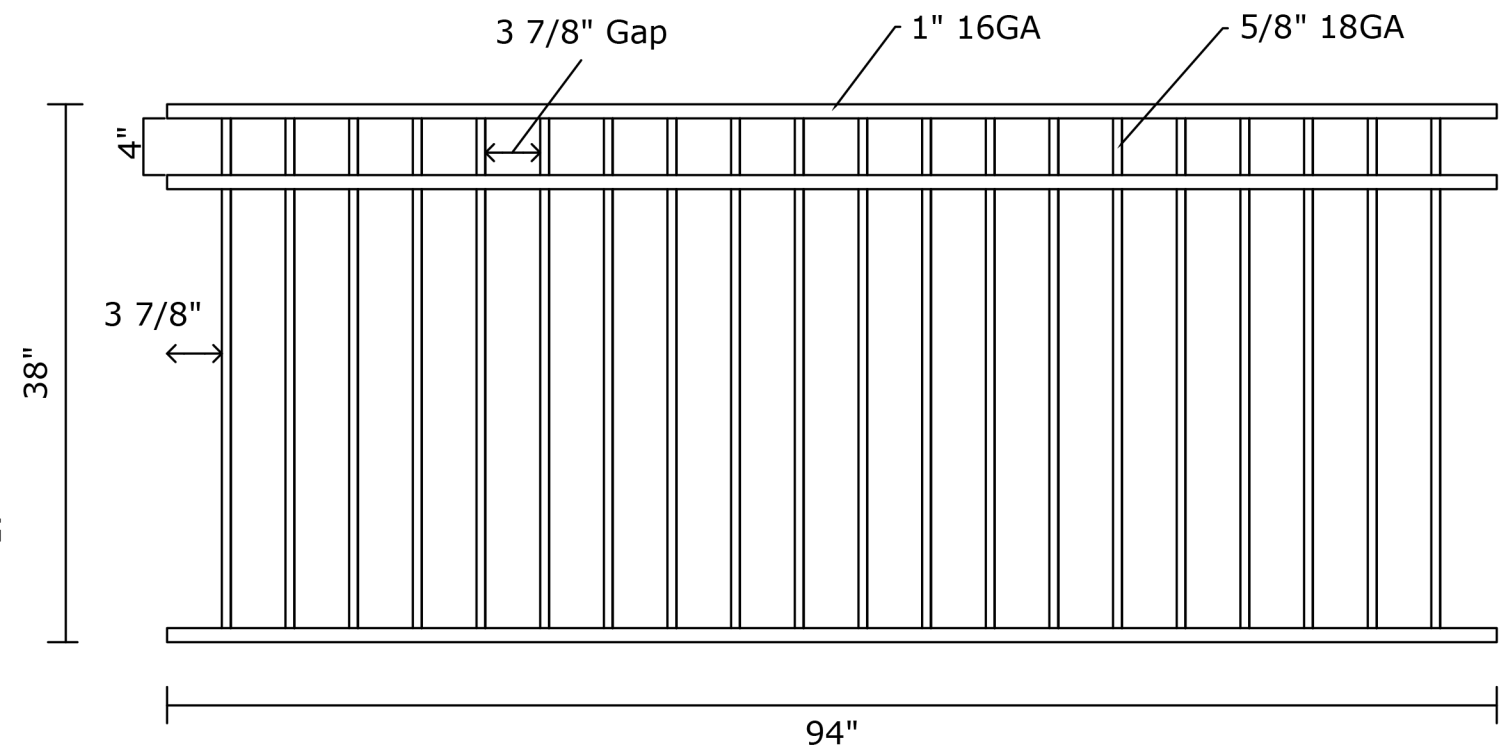

Residential Panels

Brighton Panel Specifications

Top / Bottom Rail: 1" SQ x GALV 16 GA RAIL
Pickets: 5/8" SQ x GALV 18 GA PICKET
Picket Space: 3 7/8"

End Spacing: 3 7/8"
Pickets Cut and Welded
Coating: PRE-GALVANIZED and BLACK POWDER COATING

VANTAGE FENCE USA
Premier Metal Fence Wholesale Supplier
www.vantagefence.com

Residential Panels

Brighton Panel Specifications

Top / Bottom Rail: 1" SQ x GALV 16 GA RAIL

Pickets: 5/8" SQ x GALV 18 GA PICKET

Picket Space: 3 7/8"

End Spacing: 3 7/8"

Pickets Cut and Welded

Coating: PRE-GALVANIZED and BLACK POWDER COATING

Brighton Panel Specifications

Top / Bottom Rail: 1" SQ x GALV 16 GA RAIL
Pickets: 5/8" SQ x GALV 18 GA PICKET
Picket Space: 3 7/8"