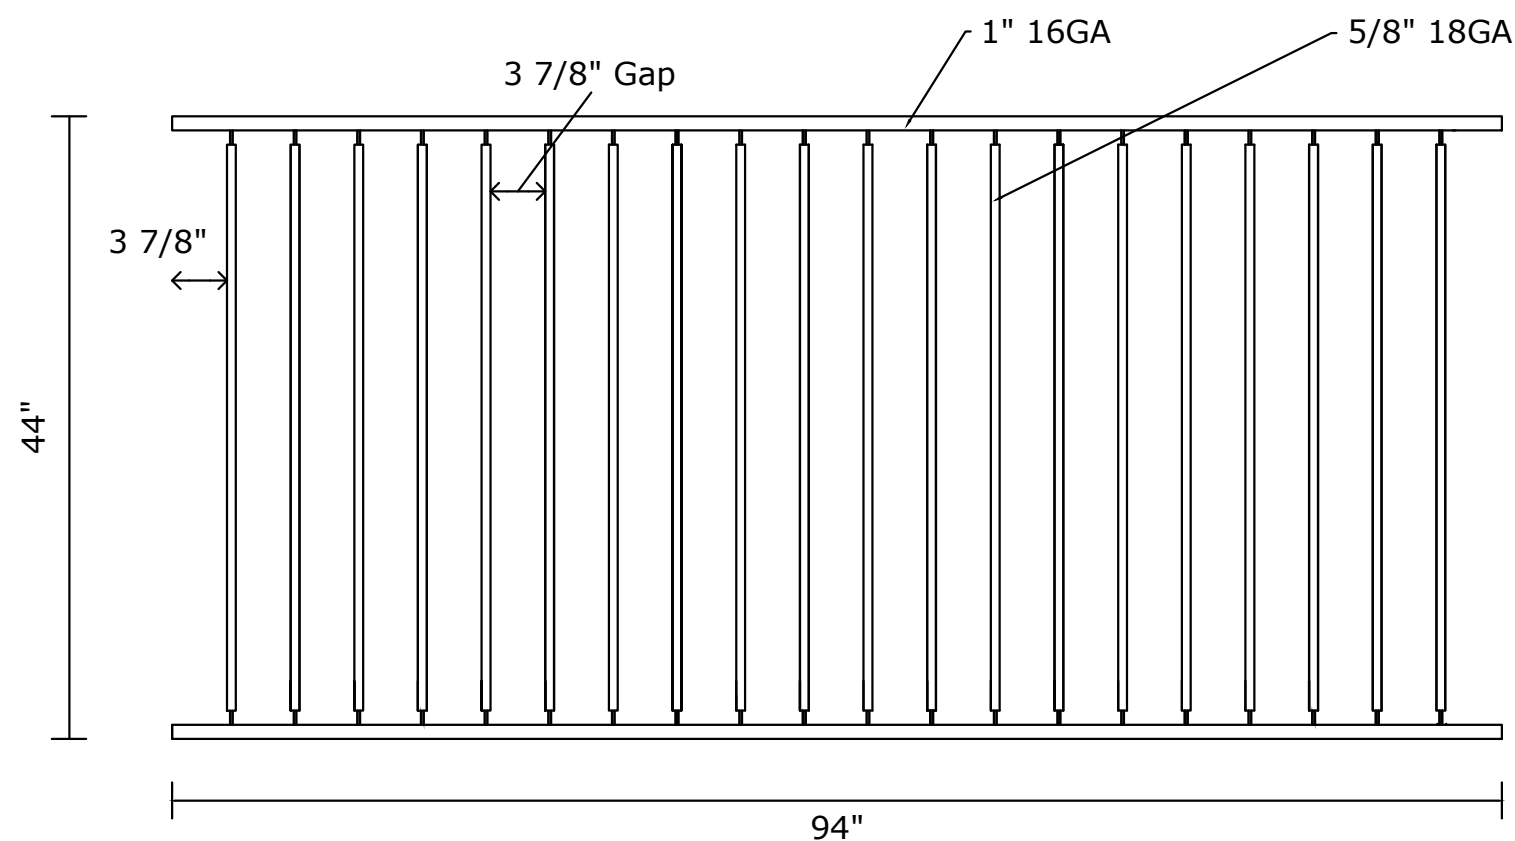

Bentleigh Panel Specifications

Top / Bottom Rail: 1" SQ x GALV 16 GA RAIL
Pickets: 5/8" SQ x GALV 18 GA PICKET
Picket Space: 3 7/8"

End Spacing: 3 7/8"
Pickets Cut and Welded
Coating: PRE-GALVANIZED and BLACK POWDER COATING