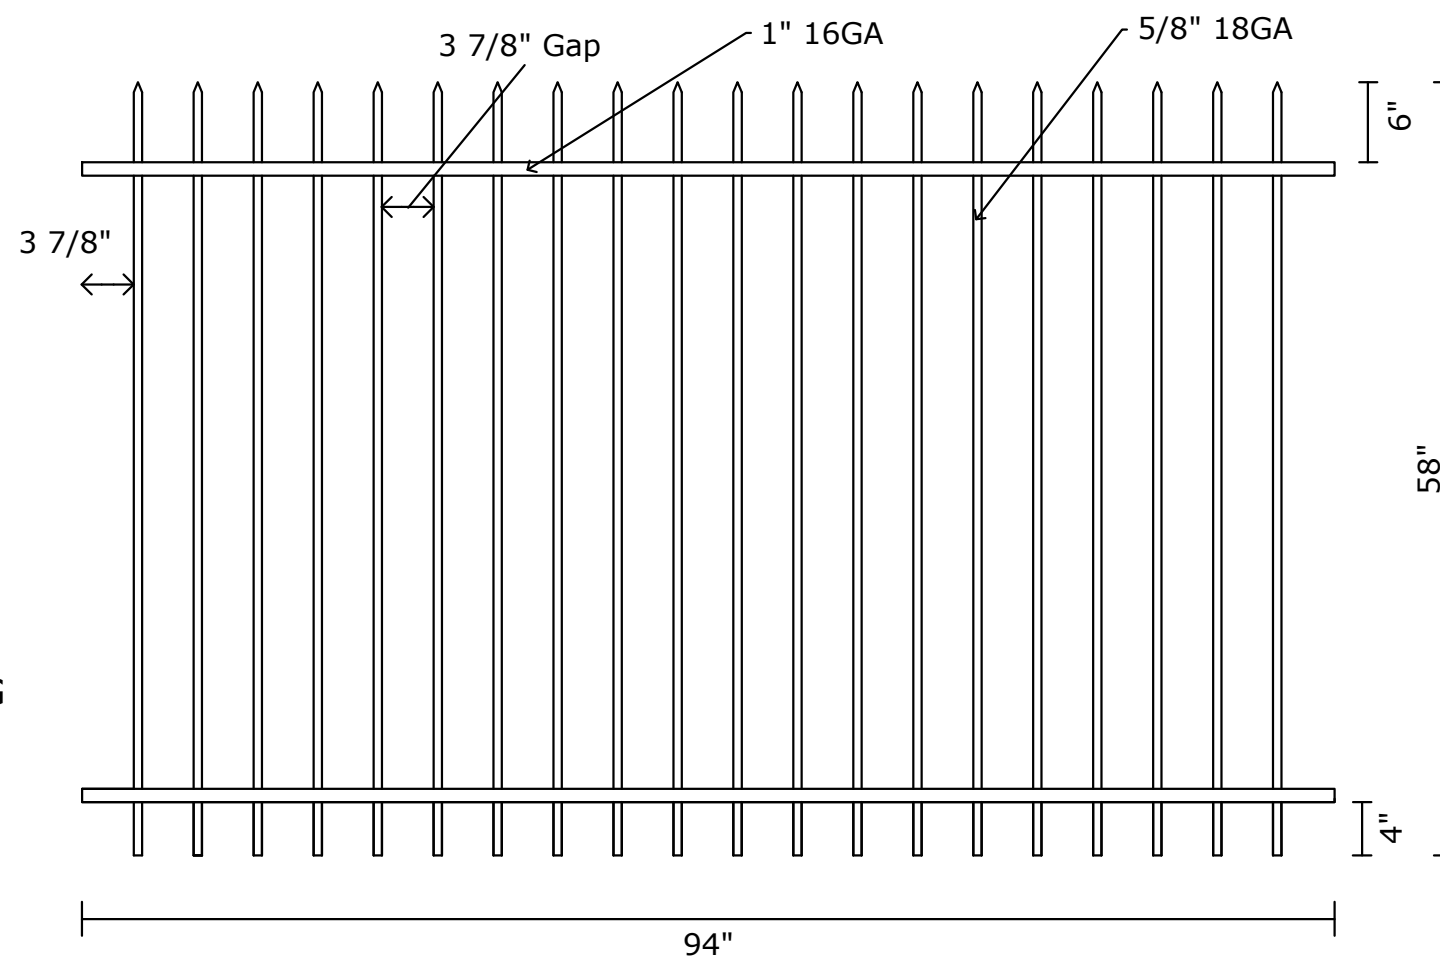

Preston Panel Specifications

Top / Bottom Rail: 1" SQ x GALV 16 GA RAIL
Pickets: 5/8" SQ x GALV 18 GA PICKET
Picket Space: 33 7/8"

End Spacing: 3 7/8"
Pickets Cut and Welded
Coating: PRE-GALVANIZED and BLACK POWDER COATING