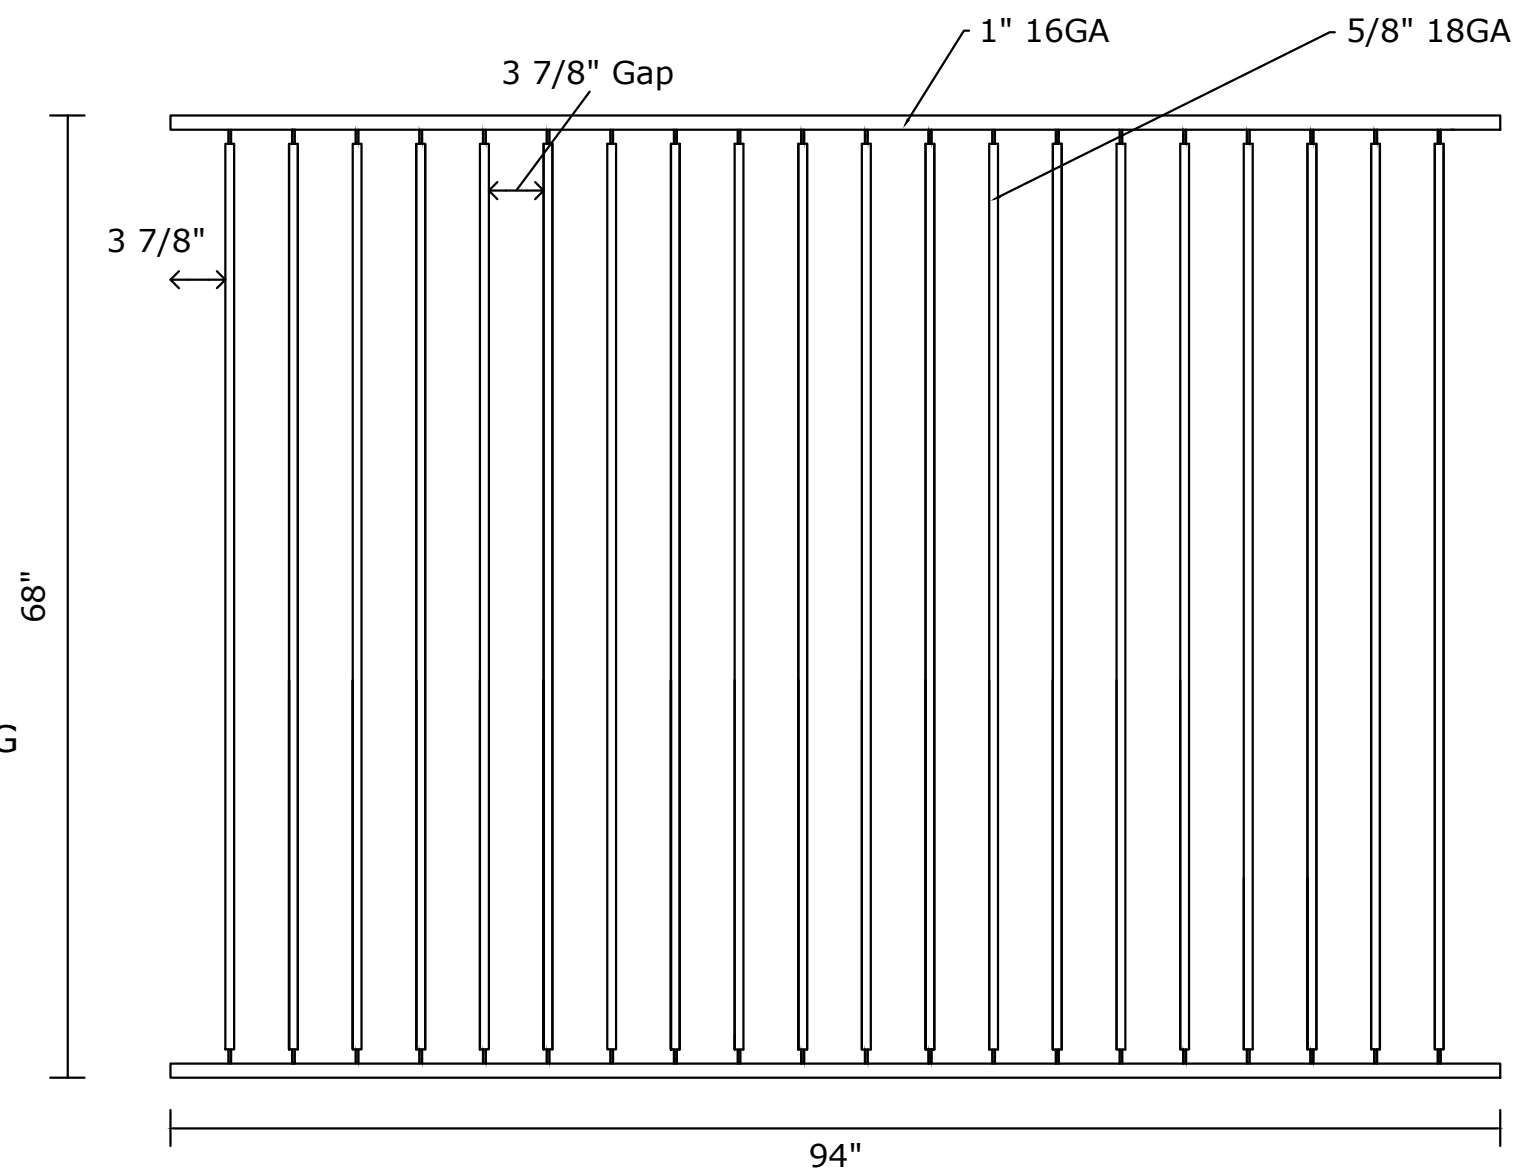

Bentleigh Panel Specifications

Top / Bottom Rail: 1" SQ x GALV 16 GA RAIL
Pickets: 5/8" SQ x GALV 18 GA PICKET
Picket Space: 3 7/8"

End Spacing: 3 7/8"
Pickets Cut and Welded
Coating: PRE-GALVANIZED and BLACK POWDER COATING