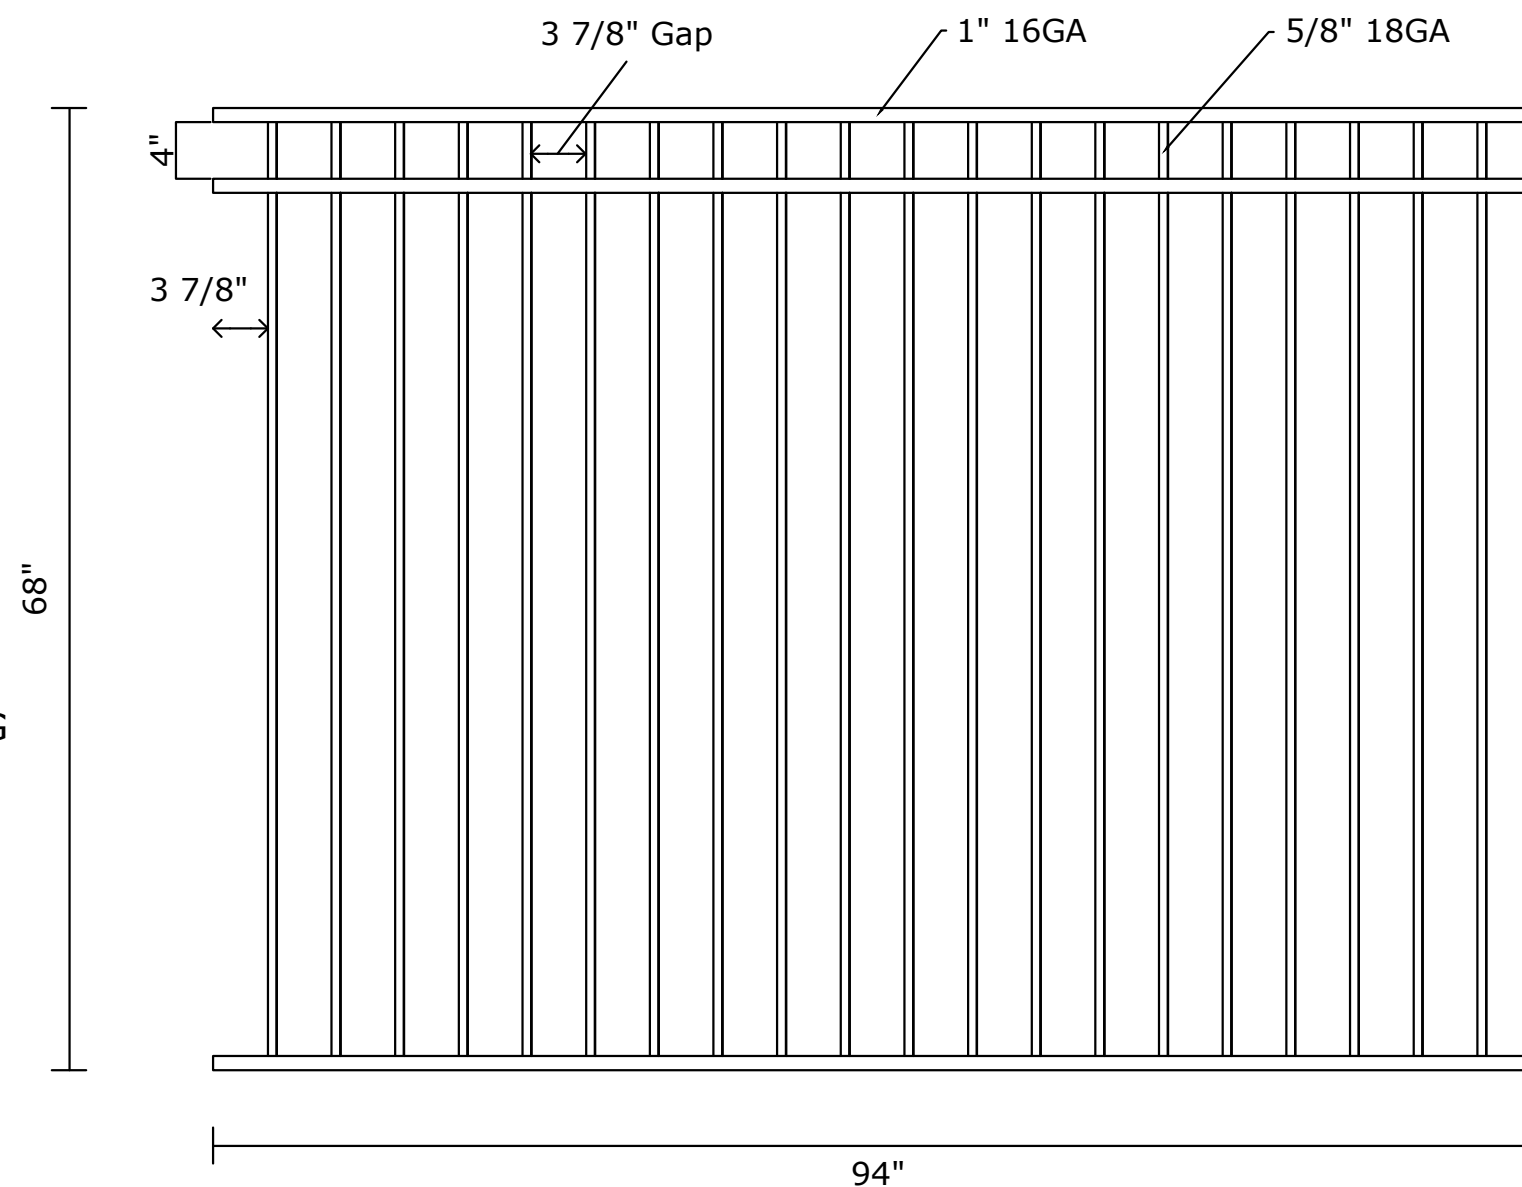

Brighton Panel Specifications

Top / Bottom Rail: 1" SQ x GALV 16 GA RAIL
Pickets: 5/8" SQ x GALV 18 GA PICKET
Picket Space: 3 7/8"

End Spacing: 3 7/8"
Pickets Cut and Welded
Coating: PRE-GALVANIZED and BLACK POWDER COATING