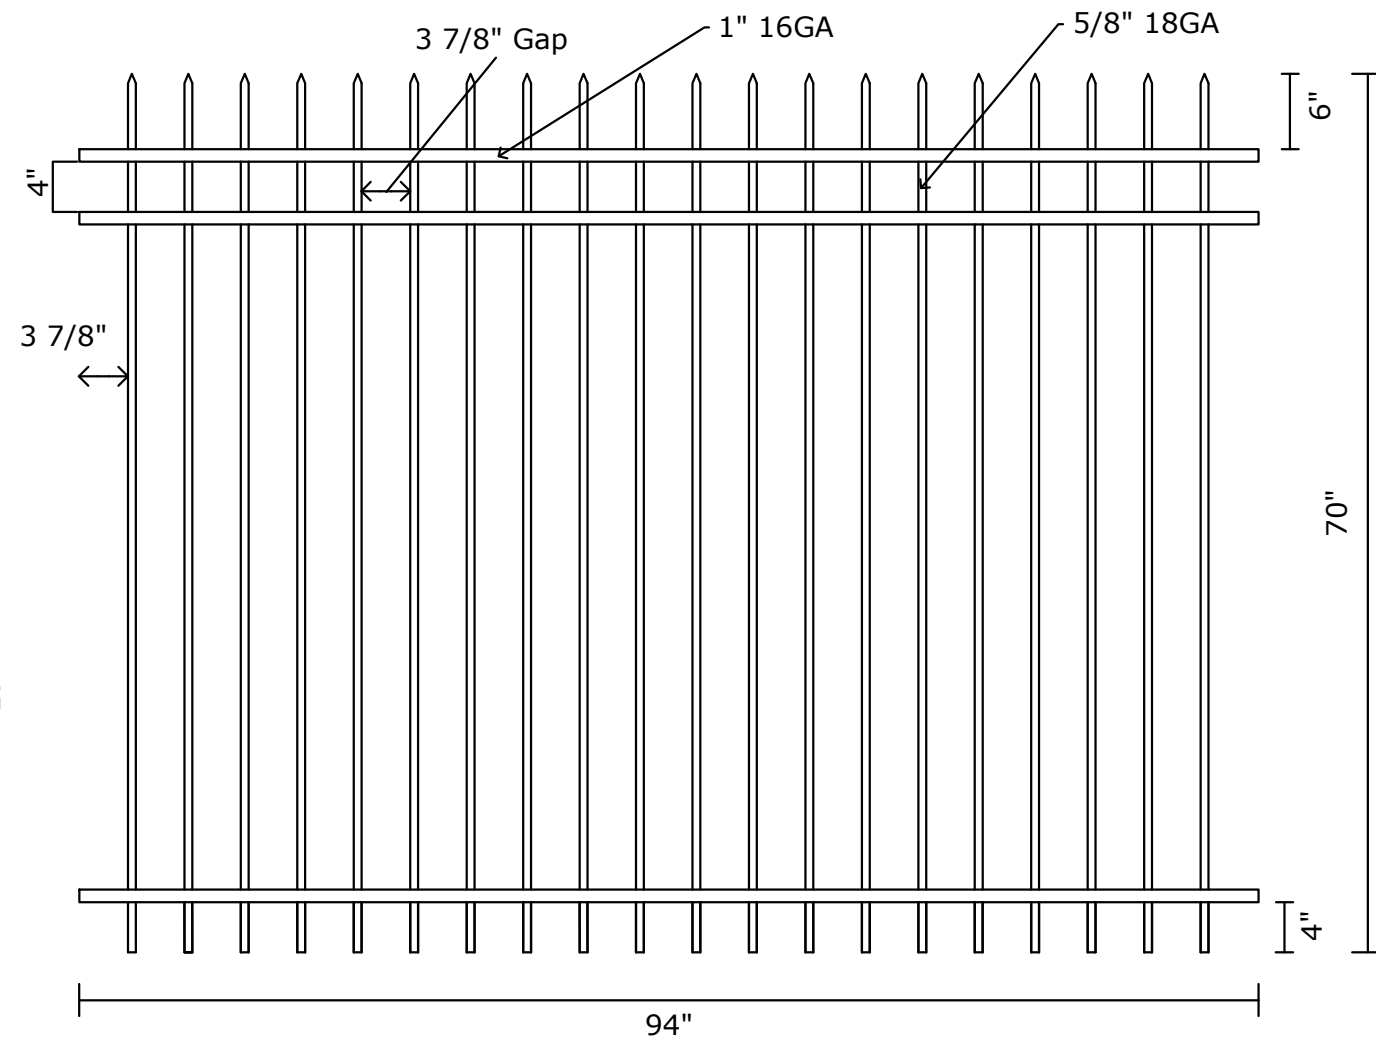

Preston Panel Specifications

Top / Bottom Rail: 1" SQ x GALV 16 GA RAIL
Pickets: 5/8" SQ x GALV 18 GA PICKET
Picket Space: 33 7/8"

End Spacing: 3 7/8"
Pickets Cut and Welded
Coating: PRE-GALVANIZED and BLACK POWDER COATING