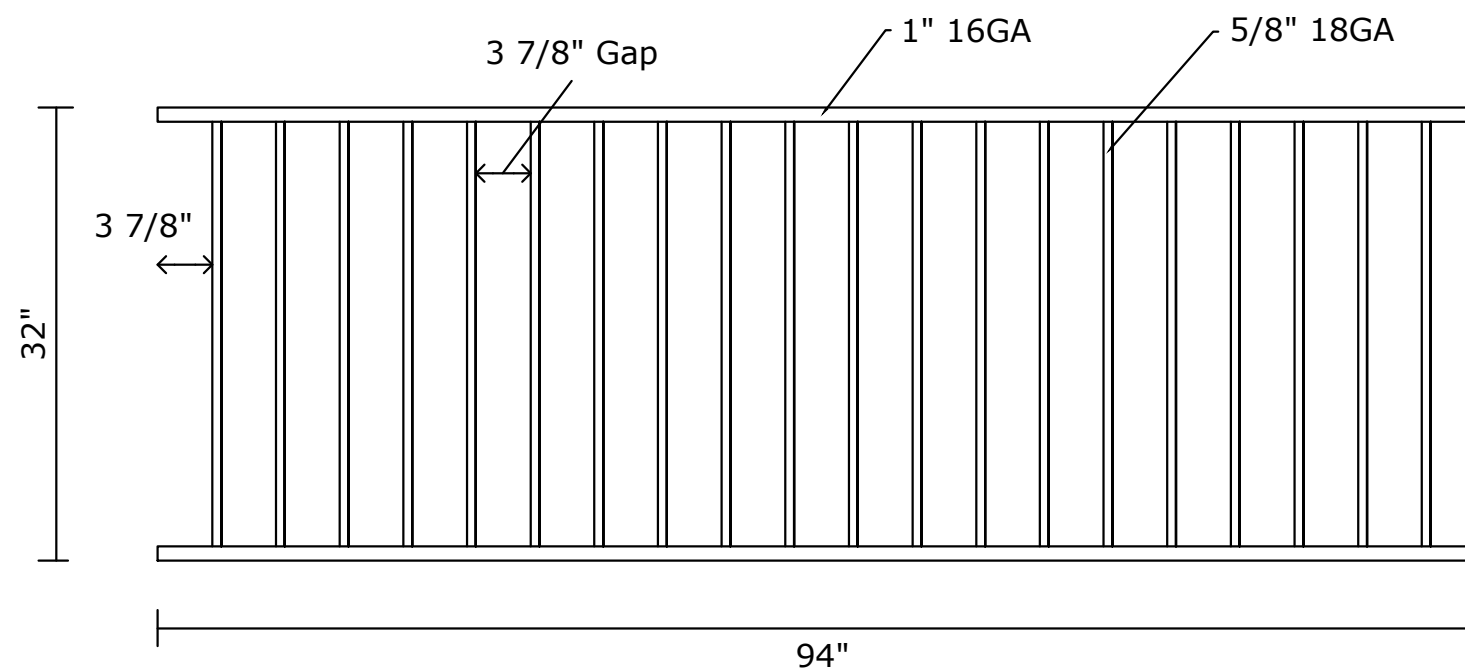

Brighton Panel Specifications

Top / Bottom Rail: 1" SQ x GALV 16 GA RAIL
Pickets: 5/8" SQ x GALV 18 GA PICKET
Picket Space: 3 7/8"

End Spacing: 3 7/8"
Pickets Cut and Welded
Coating: PRE-GALVANIZED and BLACK POWDER COATING