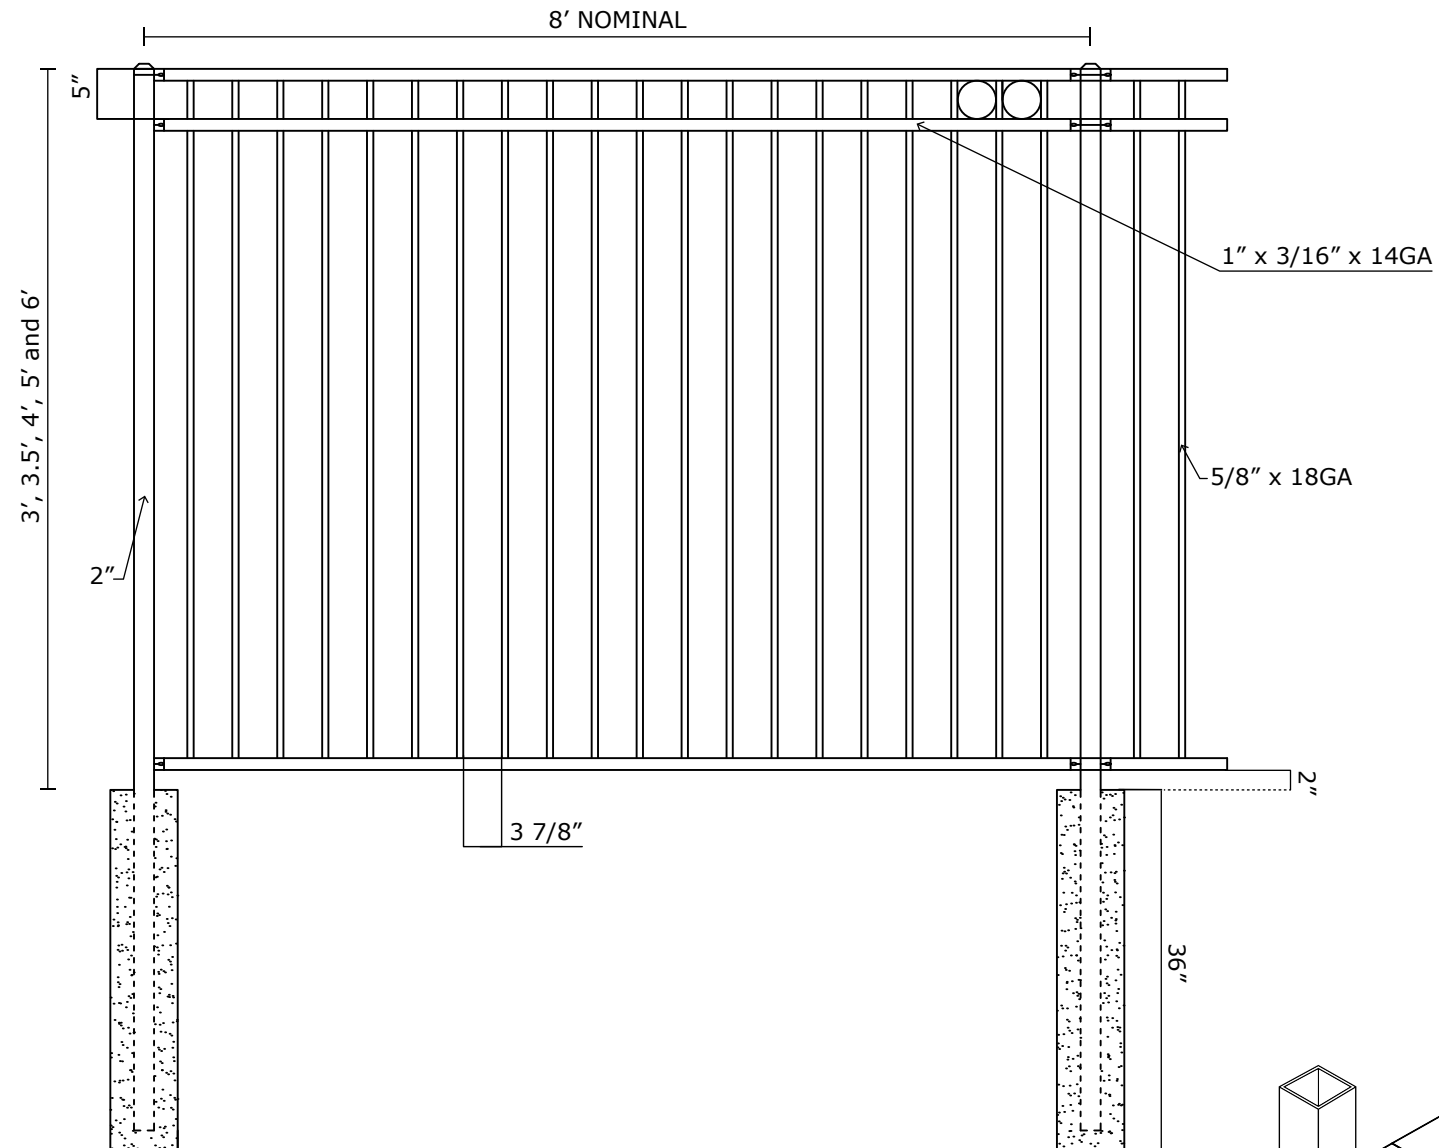

2R VIC RES MODERN TOP W/ EXTENDED PICKET

VICTORY 3R RES FLAT TOP W/ FLUSH BOTTOM SPECIFICATIONS

Pickets: 5/8" x 18GA

Rails: 1" x 1 3/16" SQ x 14GA

Posts: 2" SQ x 16GA

Heights: 3', 3.5', 4', 5' and 6'

VANTAGE FENCE
VICTORY RESIDENTIAL PANELS
www.vantagefence.com

3R VIC RES FLAT TOP W/ EXTENDED PICKET

VICTORY 3R RES PINCH SPEAR W/ FLUSH BOTTOM SPECIFICATIONS

Pickets: 5/8" x 5/8" 18GA

Rails: 1" x 1 3/16" SQ x 14GA

Posts: 2" SQ x 16GA

Heights: 3', 3.5', 4', 5' and 6'