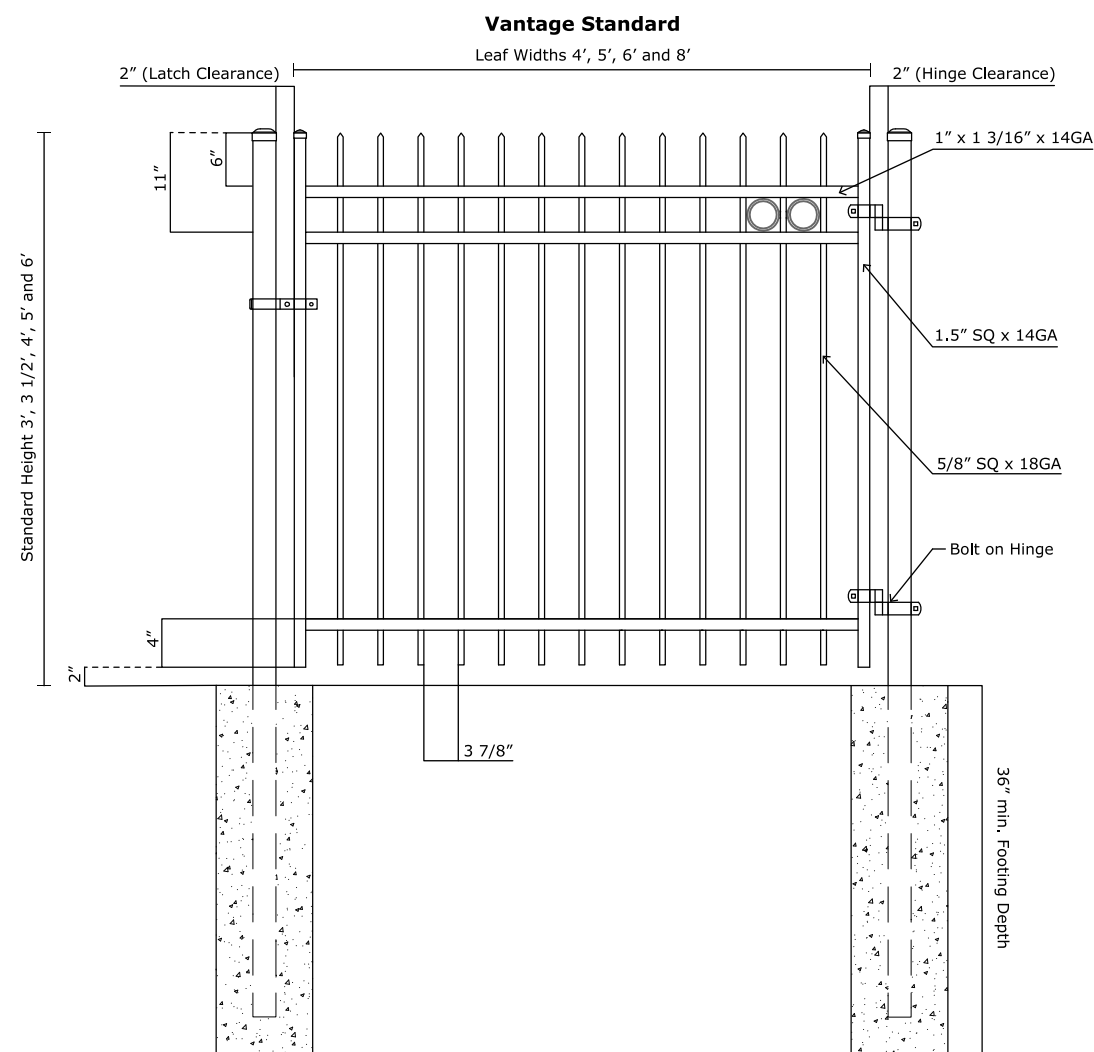

Pickets: 5/8" x 18GA

Rails: 1" x 1 3/16" SQ x 14GA

Posts: 2" SQ x 16GA

Heights: 3', 3.5', 4', 5' and 6'

VANTAGE FENCE
VICTORY RESIDENTIAL PANELS
www.vantagefence.com

3R VIC RES MODERN TOP W/ EXTENDED PICKET

Single Gate Arrangement

Double Gate Arrangement

VANTAGE FENCE
VICTORY RESIDENTIAL PANELS
www.vantagefence.com

RESIDENTIAL FLAT TOP GATE

Single Gate Arrangement

Double Gate Arrangement

VANTAGE FENCE
VICTORY RESIDENTIAL PANELS
www.vantagefence.com

RESIDENTIAL MODERN TOP GATE

Single Gate Arrangement

Double Gate Arrangement

VANTAGE FENCE
VICTORY RESIDENTIAL PANELS
www.vantagefence.com

RESIDENTIAL PIN SPEAR GATE