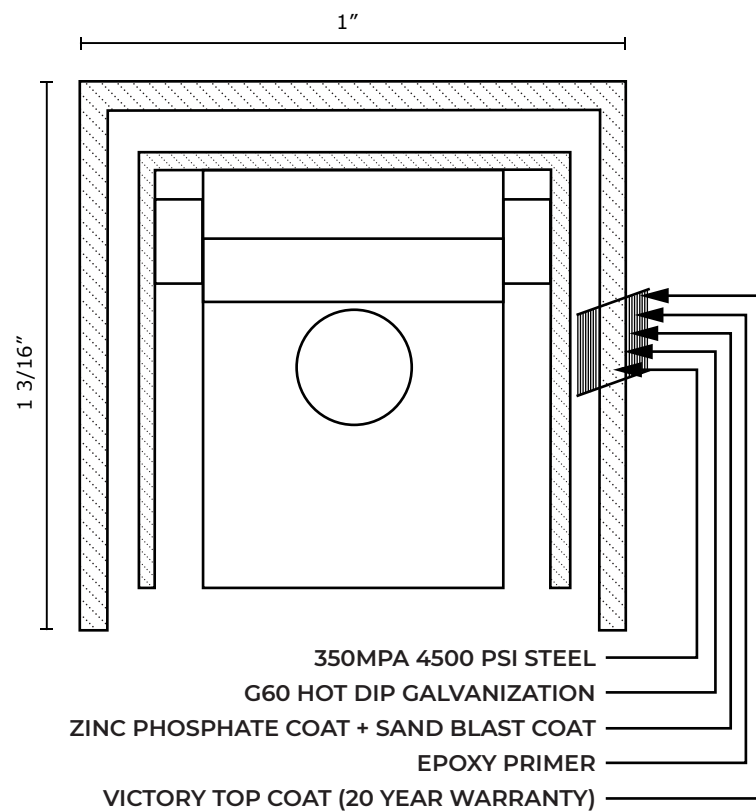

2R VIC RES FLAT TOP W/ EXTENDED PICKET

VICTORY 2R RES FLAT TOP W/ EXTENDED PICKET SPECIFICATIONS

Pickets: 5/8" x 18GA

Rails: 1" x 1 3/16" SQ x 14GA

Posts: 2" SQ x 16GA

Heights: 3', 3.5', 4', 5' and 6'

VANTAGE FENCE
VICTORY RESIDENTIAL PANELS
www.vantagefence.com

2R VIC RES FLAT TOP W/ EXTENDED PICKET

VICTORY 2R PINCH SPEAR W/ FLUSH BOTTOM SPECIFICATIONS

Pickets: 5/8" x 18GA

Rails: 1" x 1 3/16" SQ x 14GA

Posts: 2" SQ x 16GA

Heights: 3', 3.5', 4', 5' and 6'

VANTAGE FENCE
VICTORY RESIDENTIAL PANELS
www.vantagefence.com

2R VIC RES PINCH SPEAR W/ FLUSH BOTTOM

VICTORY 2R RES PINCH SPEAR W/ EXTENDED PICKET SPECIFICATIONS

Pickets: 5/8" x 18GA

Rails: 1" x 1 3/16" SQ x 14GA

Posts: 2" SQ x 16GA

Heights: 3', 3.5', 4', 5' and 6'

VANTAGE FENCE
VICTORY RESIDENTIAL PANELS
www.vantagefence.com