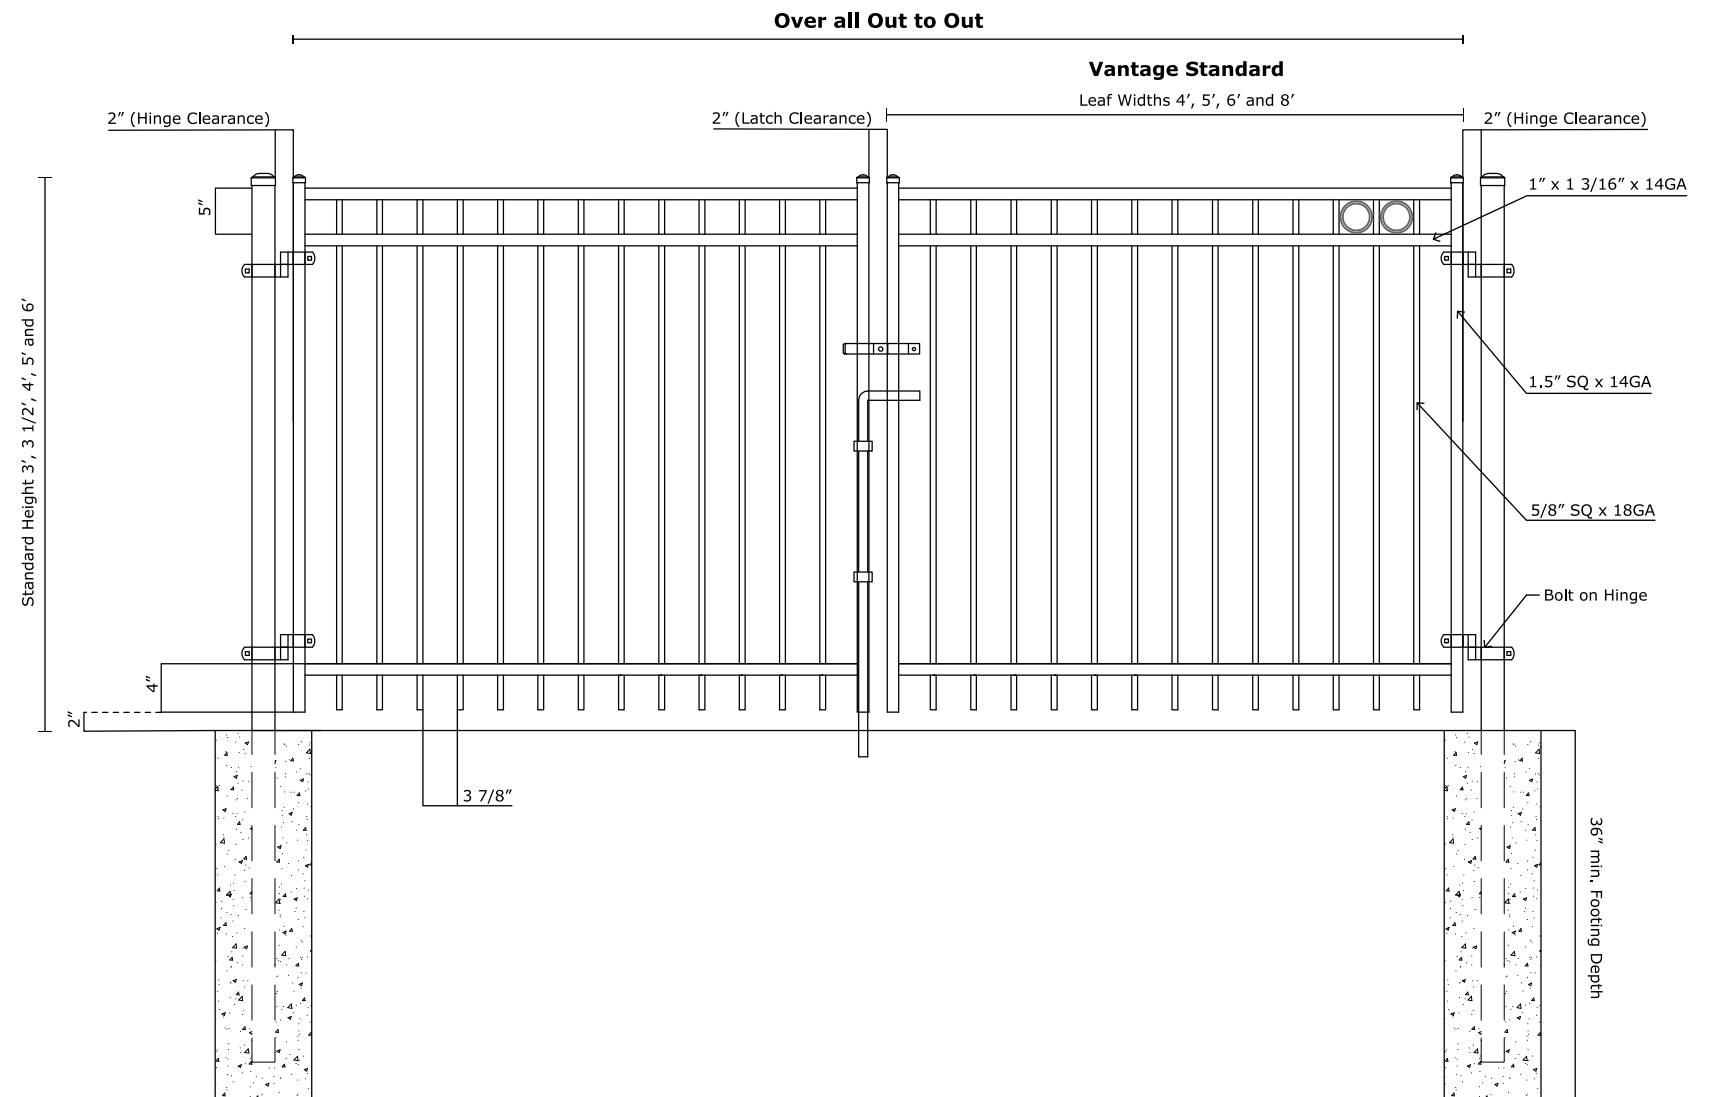

Pickets: 5/8" x 18GA

Rails: 1" x 1 3/16" SQ x 14GA

Posts: 2" SQ x 16GA

Heights: 3', 3.5', 4', 5' and 6'

VANTAGE FENCE
VICTORY RESIDENTIAL PANELS
www.vantagefence.com

3R VIC RES MODERN TOP W/ EXTENDED PICKET

Single Gate Arrangement

Double Gate Arrangement

VANTAGE FENCE
VICTORY RESIDENTIAL PANELS
www.vantagefence.com

RESIDENTIAL FLAT TOP GATE

Single Gate Arrangement

Double Gate Arrangement

VANTAGE FENCE
VICTORY RESIDENTIAL PANELS
www.vantagefence.com