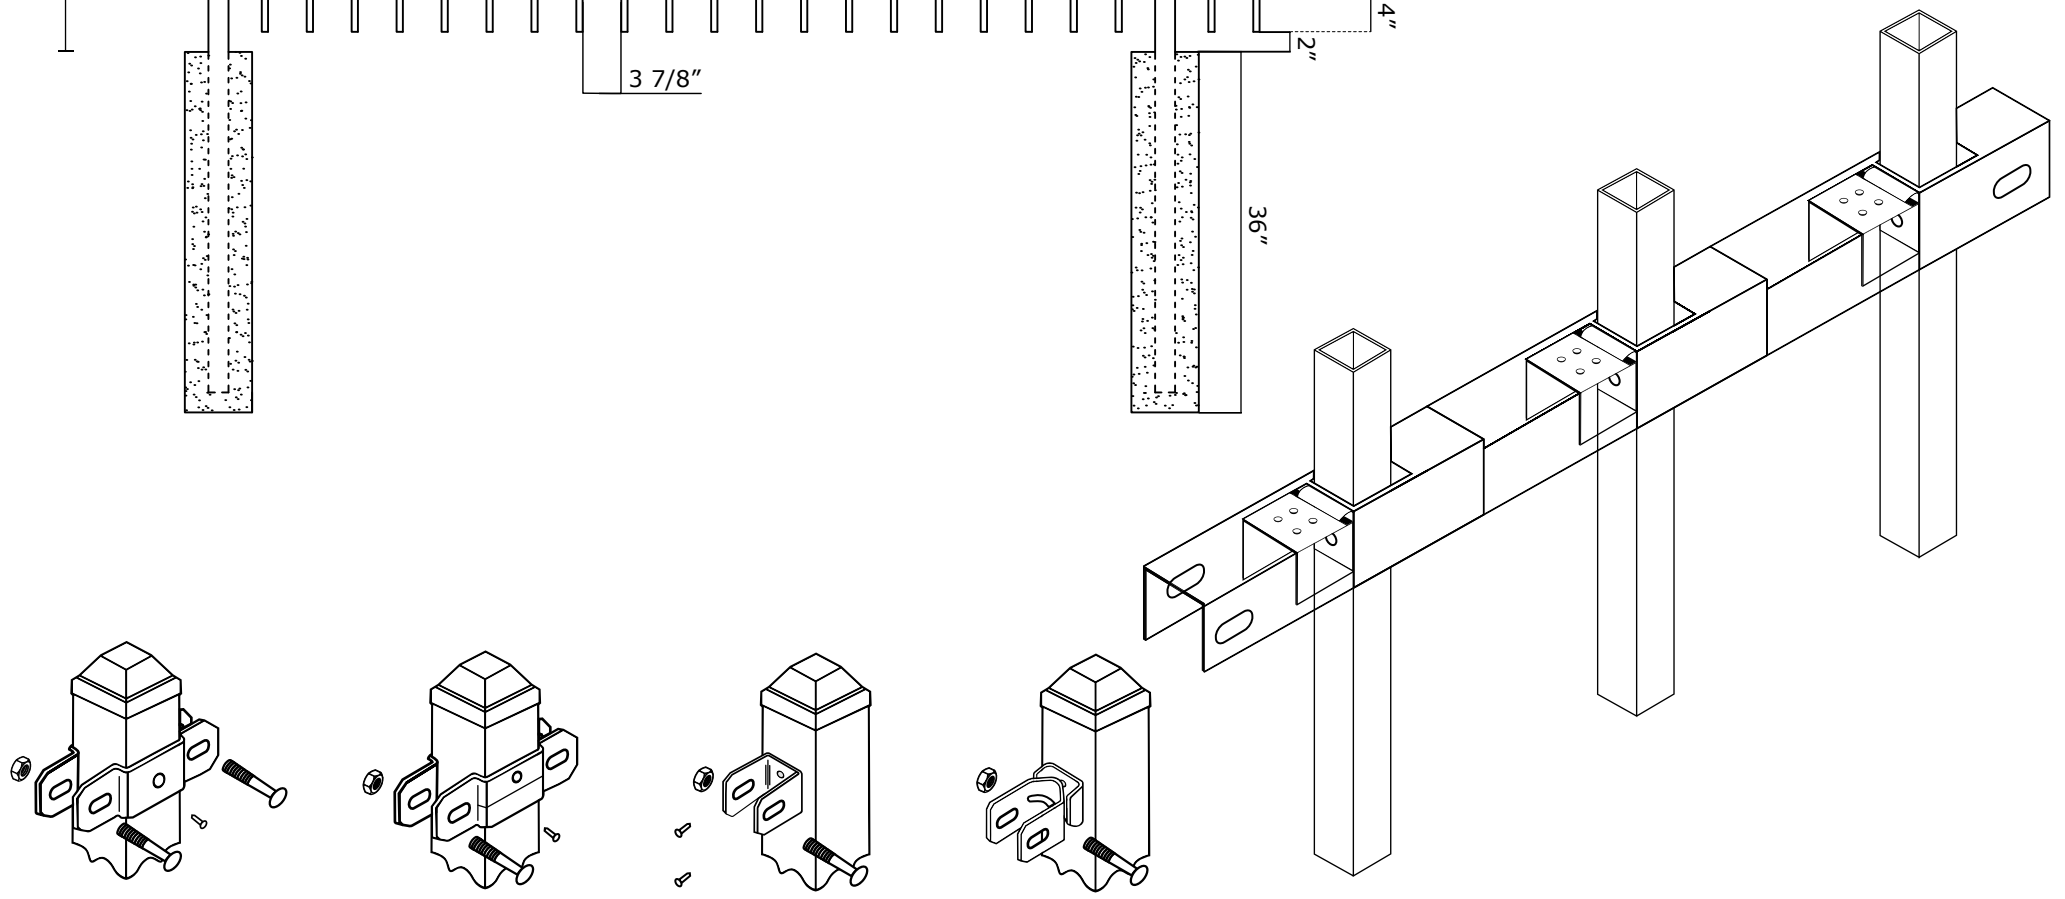

**VICTORY 3R RES PINCH SPEAR W/
EXTENDED PICKET SPECIFICATIONS**

Pickets: 5/8" x 18GA

Rails: 1" x 1 3/16" SQ x 14GA

Posts: 2" SQ x 16GA

Heights: 3', 3.5', 4', 5' and 6'