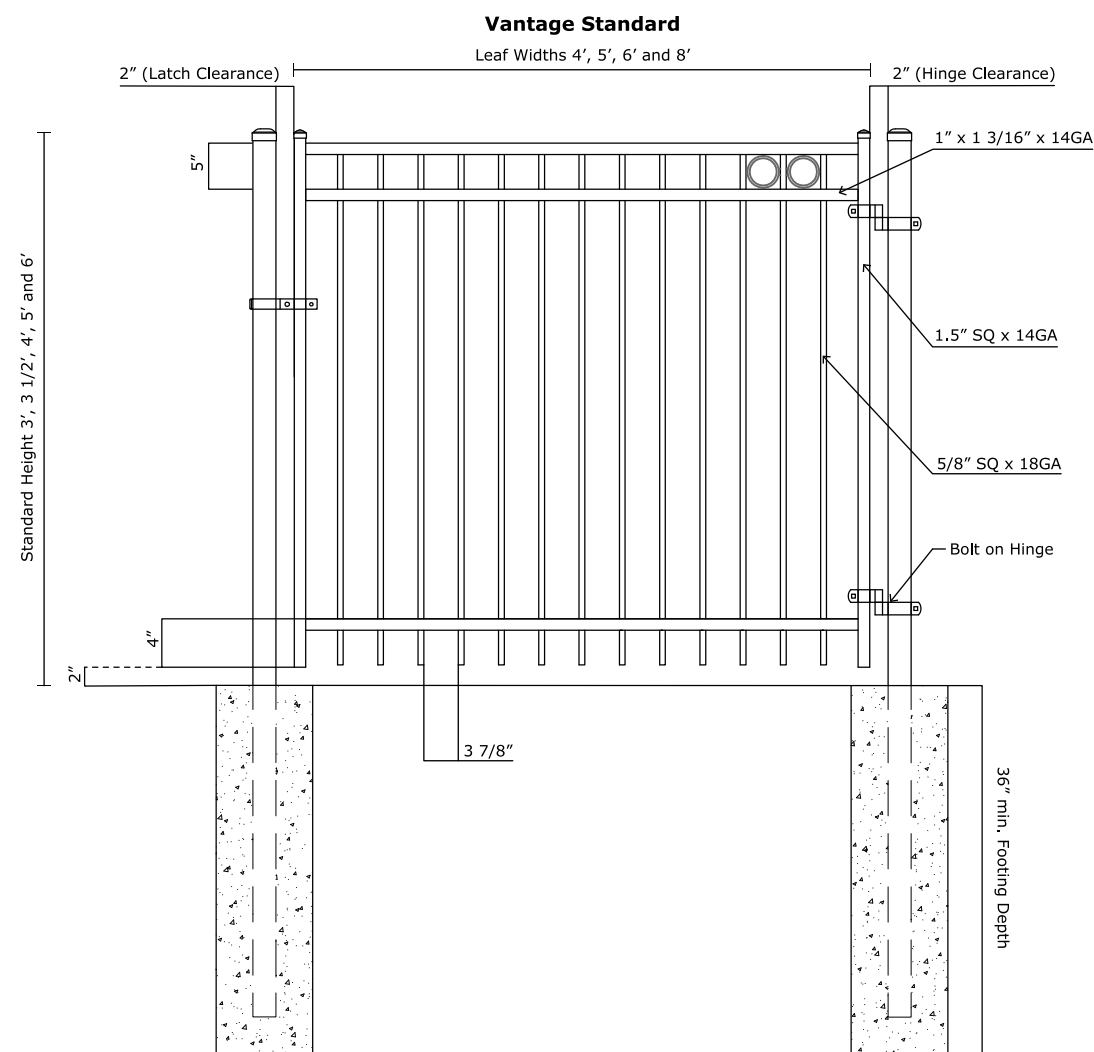

Pickets: 5/8" x 18GA

Rails: 1" x 1 3/16" SQ x 14GA

Posts: 2" SQ x 16GA

Heights: 3', 3.5', 4', 5' and 6'

VANTAGE FENCE
VICTORY RESIDENTIAL PANELS
www.vantagefence.com

3R VIC RES MODERN TOP W/ FLUSH BOTTOM

VICTORY 3R RES MODERN TOP W/ EXTENDED PICKET SPECIFICATIONS

Pickets: 5/8" x 18GA

Rails: 1" x 1 3/16" SQ x 14GA

Posts: 2" SQ x 16GA

Heights: 3', 3.5', 4', 5' and 6'

VANTAGE FENCE
VICTORY RESIDENTIAL PANELS
www.vantagefence.com

3R VIC RES MODERN TOP W/ EXTENDED PICKET

Single Gate Arrangement

Double Gate Arrangement

VANTAGE FENCE
VICTORY RESIDENTIAL PANELS
www.vantagefence.com

RESIDENTIAL FLAT TOP GATE

Single Gate Arrangement

Double Gate Arrangement

VANTAGE FENCE
VICTORY RESIDENTIAL PANELS
www.vantagefence.com