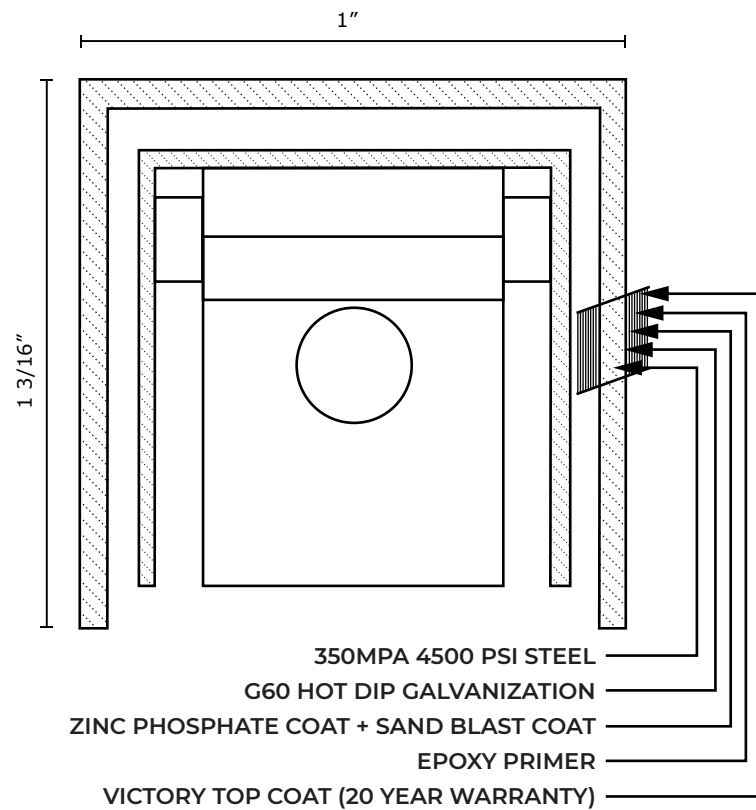

2R VIC RES PINCH SPEAR W/ FLUSH BOTTOM

VICTORY 2R RES PINCH SPEAR W/ EXTENDED PICKET SPECIFICATIONS

Pickets: 5/8" x 18GA

Rails: 1" x 1 3/16" SQ x 14GA

Posts: 2" SQ x 16GA

Heights: 3', 3.5', 4', 5' and 6'

VANTAGE FENCE
VICTORY RESIDENTIAL PANELS
www.vantagefence.com

2R VIC RES PINCH SPEAR W/ EXTENDED PICKET

VICTORY 2R RES MODERN TOP W/ FLUSH BOTTOM SPECIFICATIONS

Pickets: 5/8" x 18GA

Rails: 1" x 1 3/16" SQ x 14GA

Posts: 2" SQ x 16GA

Heights: 3', 3.5', 4', 5' and 6'

VANTAGE FENCE
VICTORY RESIDENTIAL PANELS
www.vantagefence.com