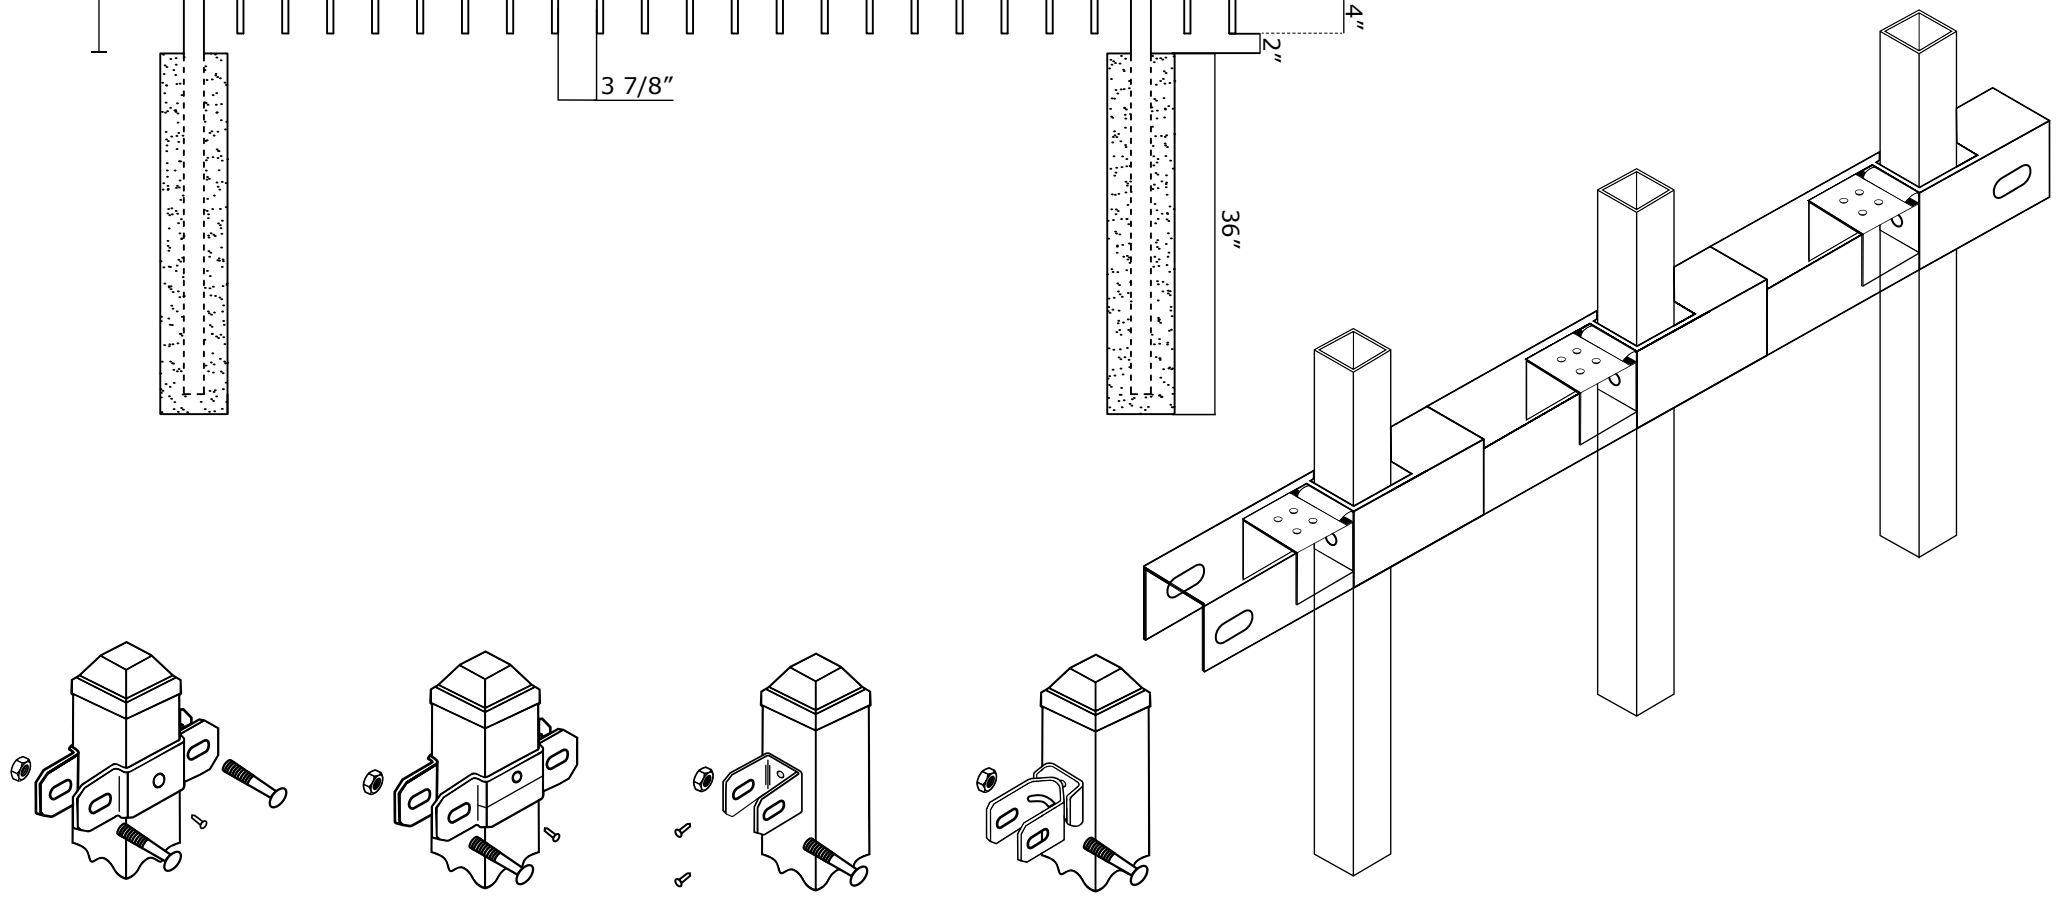

2R VIC RES PINCH SPEAR W/ FLUSH BOTTOM

VICTORY 2R RES PINCH SPEAR W/ EXTENDED PICKET SPECIFICATIONS

Pickets: 5/8" x 18GA

Rails: 1" x 1 3/16" SQ x 14GA

Posts: 2" SQ x 16GA

Heights: 3', 3.5', 4', 5' and 6'

VANTAGE FENCE
VICTORY RESIDENTIAL PANELS
www.vantagefence.com

2R VIC RES PINCH SPEAR W/ EXTENDED PICKET

VICTORY 2R RES MODERN TOP W/ FLUSH BOTTOM SPECIFICATIONS

Pickets: 5/8" x 18GA

Rails: 1" x 1 3/16" SQ x 14GA

Posts: 2" SQ x 16GA

Heights: 3', 3.5', 4', 5' and 6'

VANTAGE FENCE
VICTORY RESIDENTIAL PANELS
www.vantagefence.com

2R VIC RES MODERN TOP W/ FLUSH BOTTOM

VICTORY 2R RES MODERN TOP W/ EXTENDED PICKET SPECIFICATIONS

Pickets: 5/8" x 18GA

Rails: 1" x 1 3/16" SQ x 14GA

Posts: 2" SQ x 16GA

Heights: 3', 3.5', 4', 5' and 6'

VANTAGE FENCE
VICTORY RESIDENTIAL PANELS
www.vantagefence.com

3R VIC RES FLAT TOP W/ EXTENDED PICKET

VICTORY 3R RES PINCH SPEAR W/ FLUSH BOTTOM SPECIFICATIONS

Pickets: 5/8" x 5/8" 18GA

Rails: 1" x 1 3/16" SQ x 14GA

Posts: 2" SQ x 16GA

Heights: 3', 3.5', 4', 5' and 6'