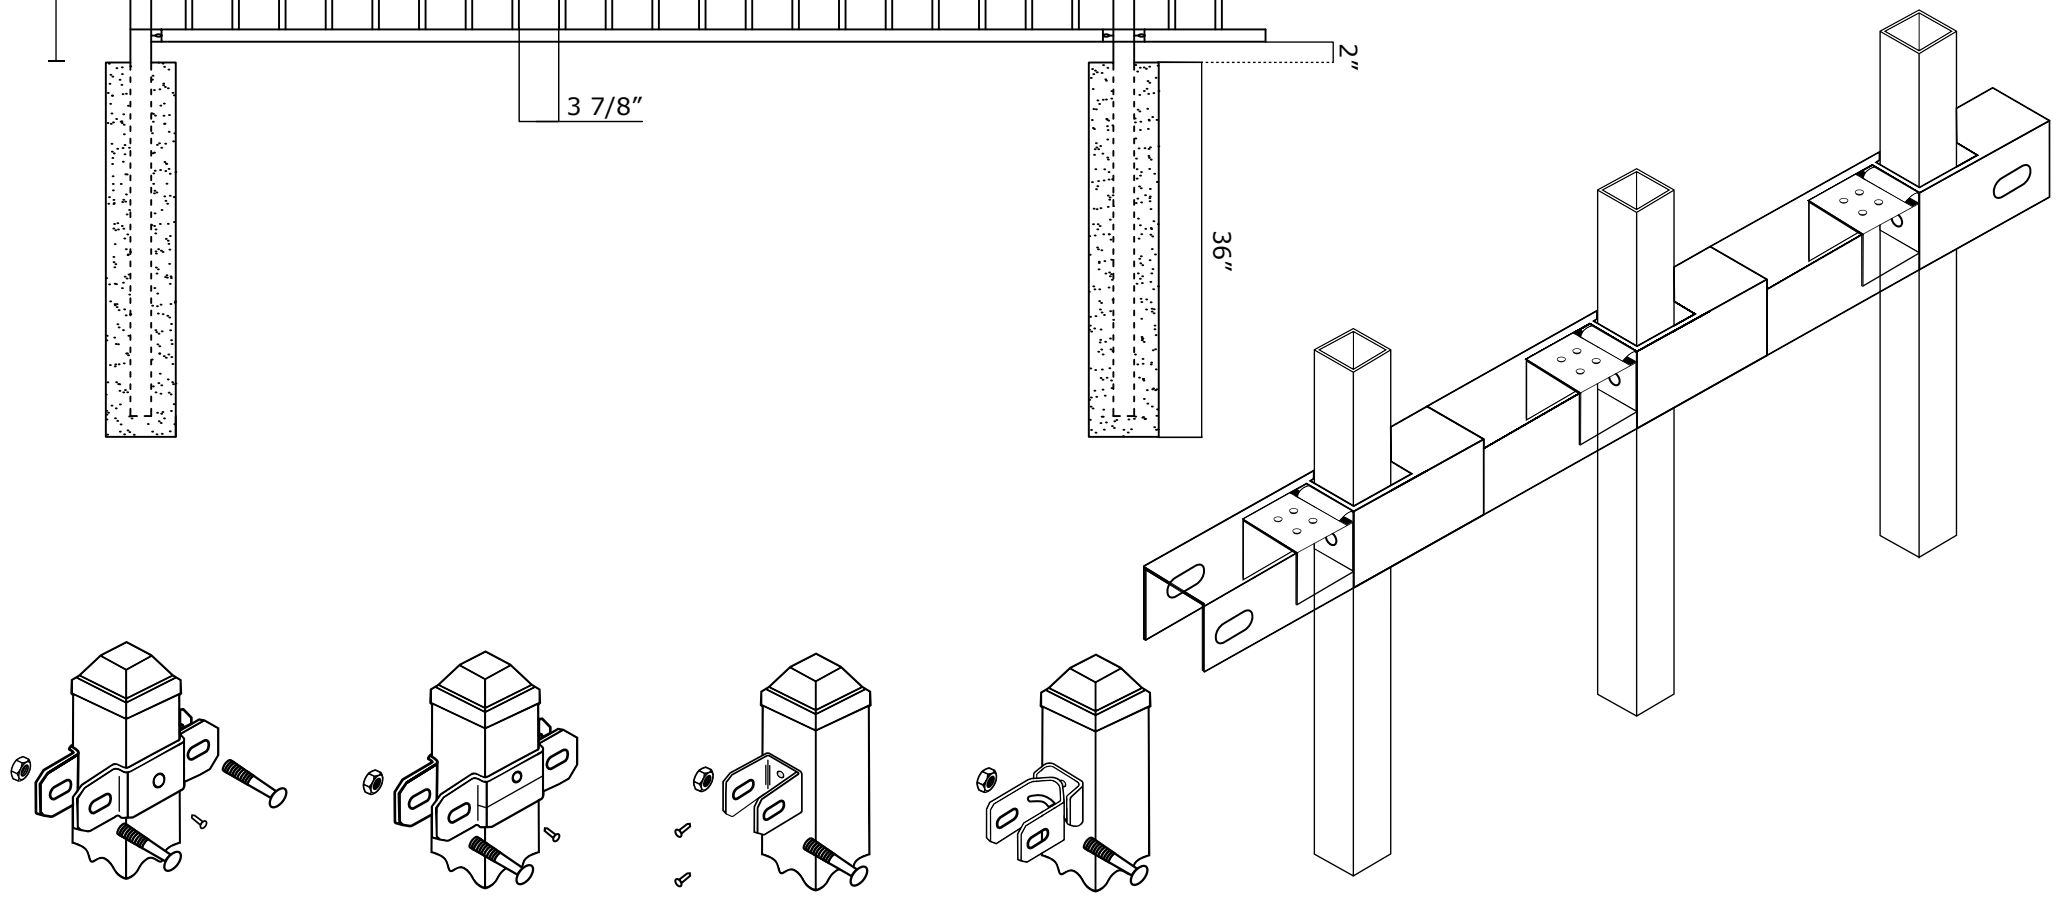

2R VIC RES PINCH SPEAR W/ FLUSH BOTTOM

VICTORY 2R RES PINCH SPEAR W/ EXTENDED PICKET SPECIFICATIONS

Pickets: 5/8" x 18GA

Rails: 1" x 1 3/16" SQ x 14GA

Posts: 2" SQ x 16GA

Heights: 3', 3.5', 4', 5' and 6'

VANTAGE FENCE
VICTORY RESIDENTIAL PANELS
www.vantagefence.com

2R VIC RES PINCH SPEAR W/ EXTENDED PICKET

VICTORY 2R RES MODERN TOP W/ FLUSH BOTTOM SPECIFICATIONS

Pickets: 5/8" x 18GA

Rails: 1" x 1 3/16" SQ x 14GA

Posts: 2" SQ x 16GA

Heights: 3', 3.5', 4', 5' and 6'

VANTAGE FENCE
VICTORY RESIDENTIAL PANELS
www.vantagefence.com

3R VIC RES FLAT TOP W/ EXTENDED PICKET

VICTORY 3R RES PINCH SPEAR W/ FLUSH BOTTOM SPECIFICATIONS

Pickets: 5/8" x 5/8" 18GA

Rails: 1" x 1 3/16" SQ x 14GA

Posts: 2" SQ x 16GA

Heights: 3', 3.5', 4', 5' and 6'