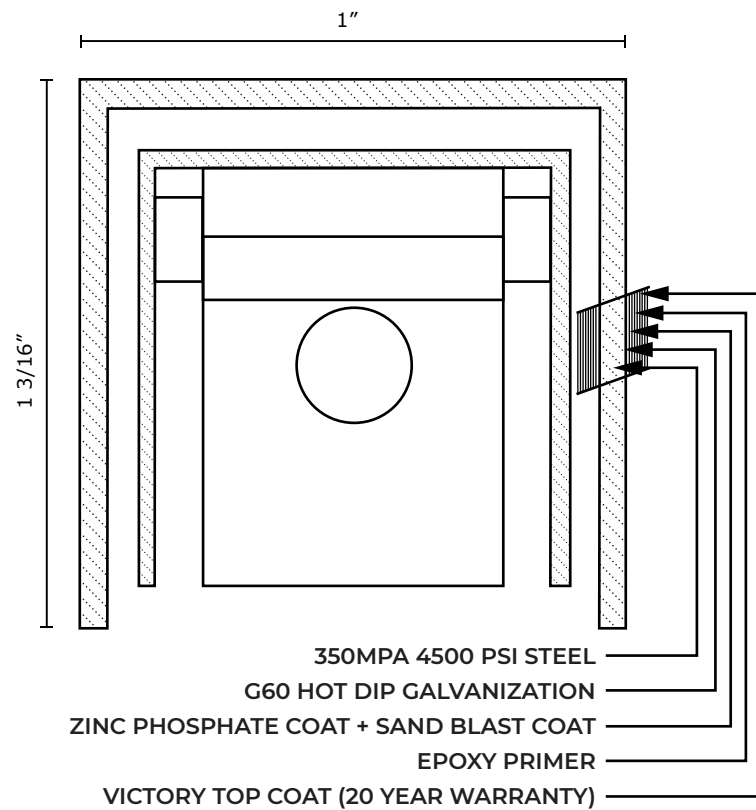

2R VIC RES MODERN TOP W/ FLUSH BOTTOM

VICTORY 2R RES MODERN TOP W/ EXTENDED PICKET SPECIFICATIONS

Pickets: 5/8" x 18GA

Rails: 1" x 1 3/16" SQ x 14GA

Posts: 2" SQ x 16GA

Heights: 3', 3.5', 4', 5' and 6'

VANTAGE FENCE
VICTORY RESIDENTIAL PANELS
www.vantagefence.com

3R VIC RES FLAT TOP W/ EXTENDED PICKET

VICTORY 3R RES PINCH SPEAR W/ FLUSH BOTTOM SPECIFICATIONS

Pickets: 5/8" x 5/8" 18GA

Rails: 1" x 1 3/16" SQ x 14GA

Posts: 2" SQ x 16GA

Heights: 3', 3.5', 4', 5' and 6'