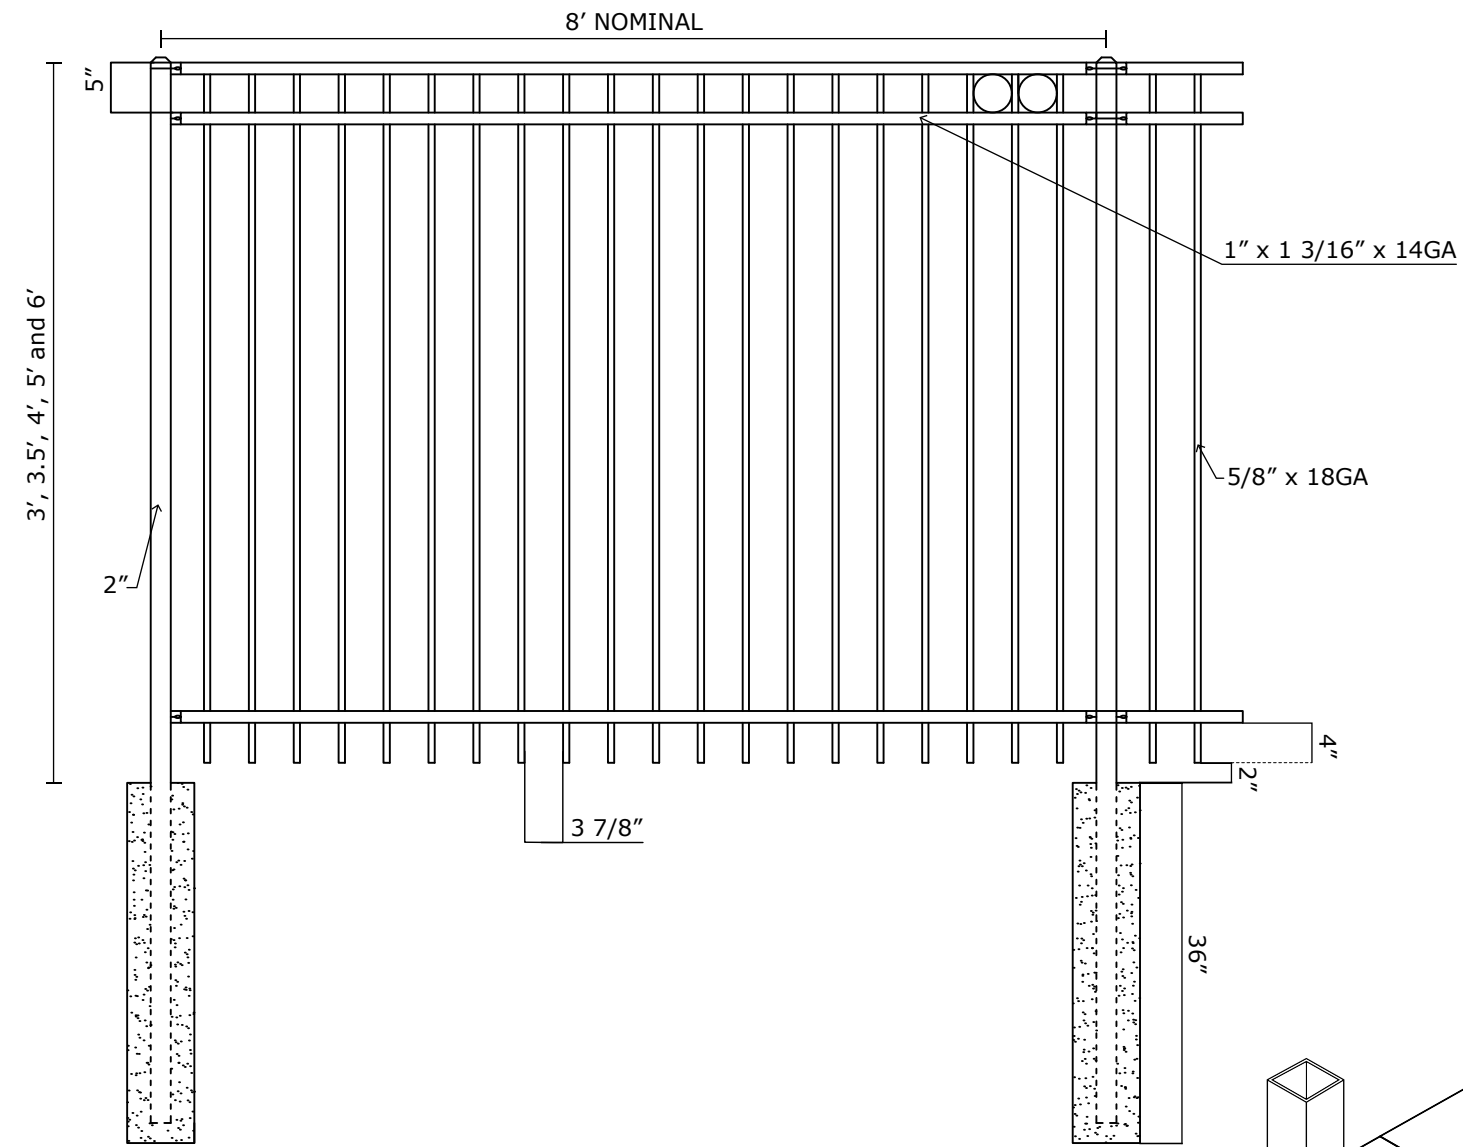

3R VIC RES FLAT TOP W/ FLUSH BOTTOM

**VICTORY 3R RES FLAT TOP W/
EXTENDED PICKET SPECIFICATIONS**

Pickets: 5/8" x 18GA

Rails: 1" x 1 3/16" SQ x 14GA

Posts: 2" SQ x 16GA

Heights: 3', 3.5', 4', 5' and 6'

VANTAGE FENCE
VICTORY RESIDENTIAL PANELS
www.vantagefence.com

3R VIC RES FLAT TOP W/ EXTENDED PICKET

VICTORY 3R RES PINCH SPEAR W/ FLUSH BOTTOM SPECIFICATIONS

Pickets: 5/8" x 5/8" 18GA

Rails: 1" x 1 3/16" SQ x 14GA

Posts: 2" SQ x 16GA

Heights: 3', 3.5', 4', 5' and 6'