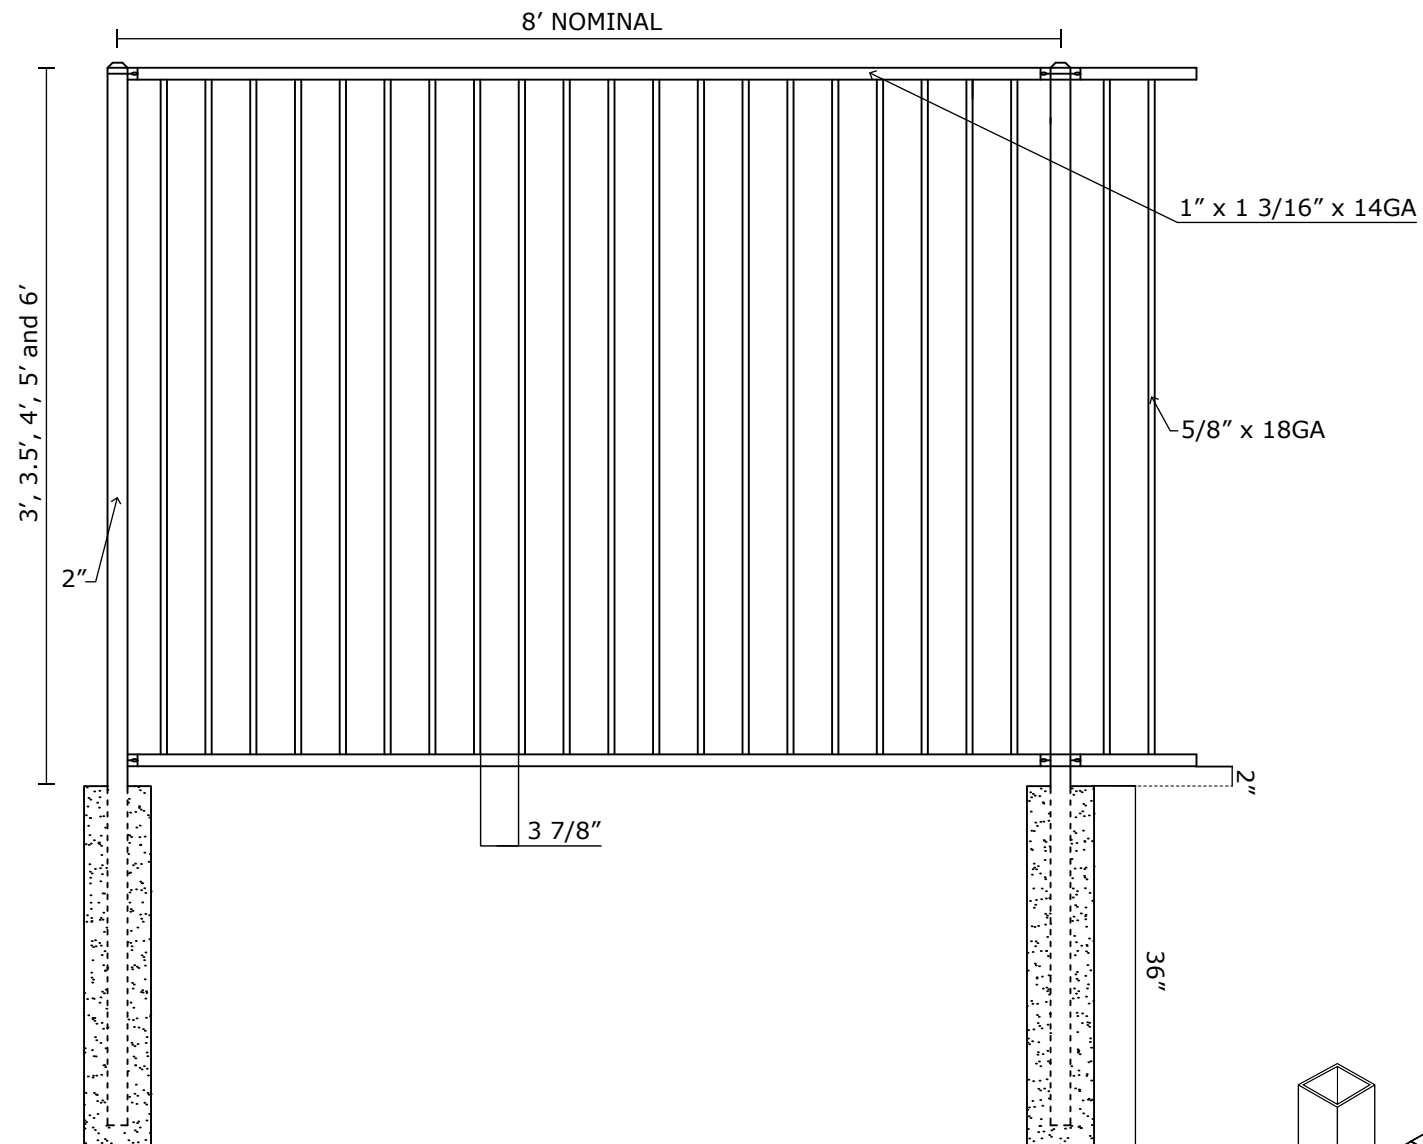

VICTORY 2R RES FLAT TOP W/ FLUSH BOTTOM SPECIFICATIONS

Pickets: 5/8" x 18GA

Rails: 1" x 1 3/16" SQ x 14GA

Posts: 2" SQ x 16GA

Heights: 3', 3.5', 4', 5' and 6'

VANTAGE FENCE
VICTORY RESIDENTIAL PANELS
www.vantagefence.com

2R VIC RES FLAT TOP W/ EXTENDED PICKET

VICTORY 2R RES FLAT TOP W/ EXTENDED PICKET SPECIFICATIONS

Pickets: 5/8" x 18GA

Rails: 1" x 1 3/16" SQ x 14GA

Posts: 2" SQ x 16GA

Heights: 3', 3.5', 4', 5' and 6'

VANTAGE FENCE
VICTORY RESIDENTIAL PANELS
www.vantagefence.com

2R VIC RES FLAT TOP W/ EXTENDED PICKET

VICTORY 2R PINCH SPEAR W/ FLUSH BOTTOM SPECIFICATIONS

Pickets: 5/8" x 18GA

Rails: 1" x 1 3/16" SQ x 14GA

Posts: 2" SQ x 16GA

Heights: 3', 3.5', 4', 5' and 6'

VANTAGE FENCE
VICTORY RESIDENTIAL PANELS
www.vantagefence.com

2R VIC RES PINCH SPEAR W/ FLUSH BOTTOM

VICTORY 2R RES PINCH SPEAR W/ EXTENDED PICKET SPECIFICATIONS

Pickets: 5/8" x 18GA

Rails: 1" x 1 3/16" SQ x 14GA

Posts: 2" SQ x 16GA

Heights: 3', 3.5', 4', 5' and 6'

VANTAGE FENCE
VICTORY RESIDENTIAL PANELS
www.vantagefence.com