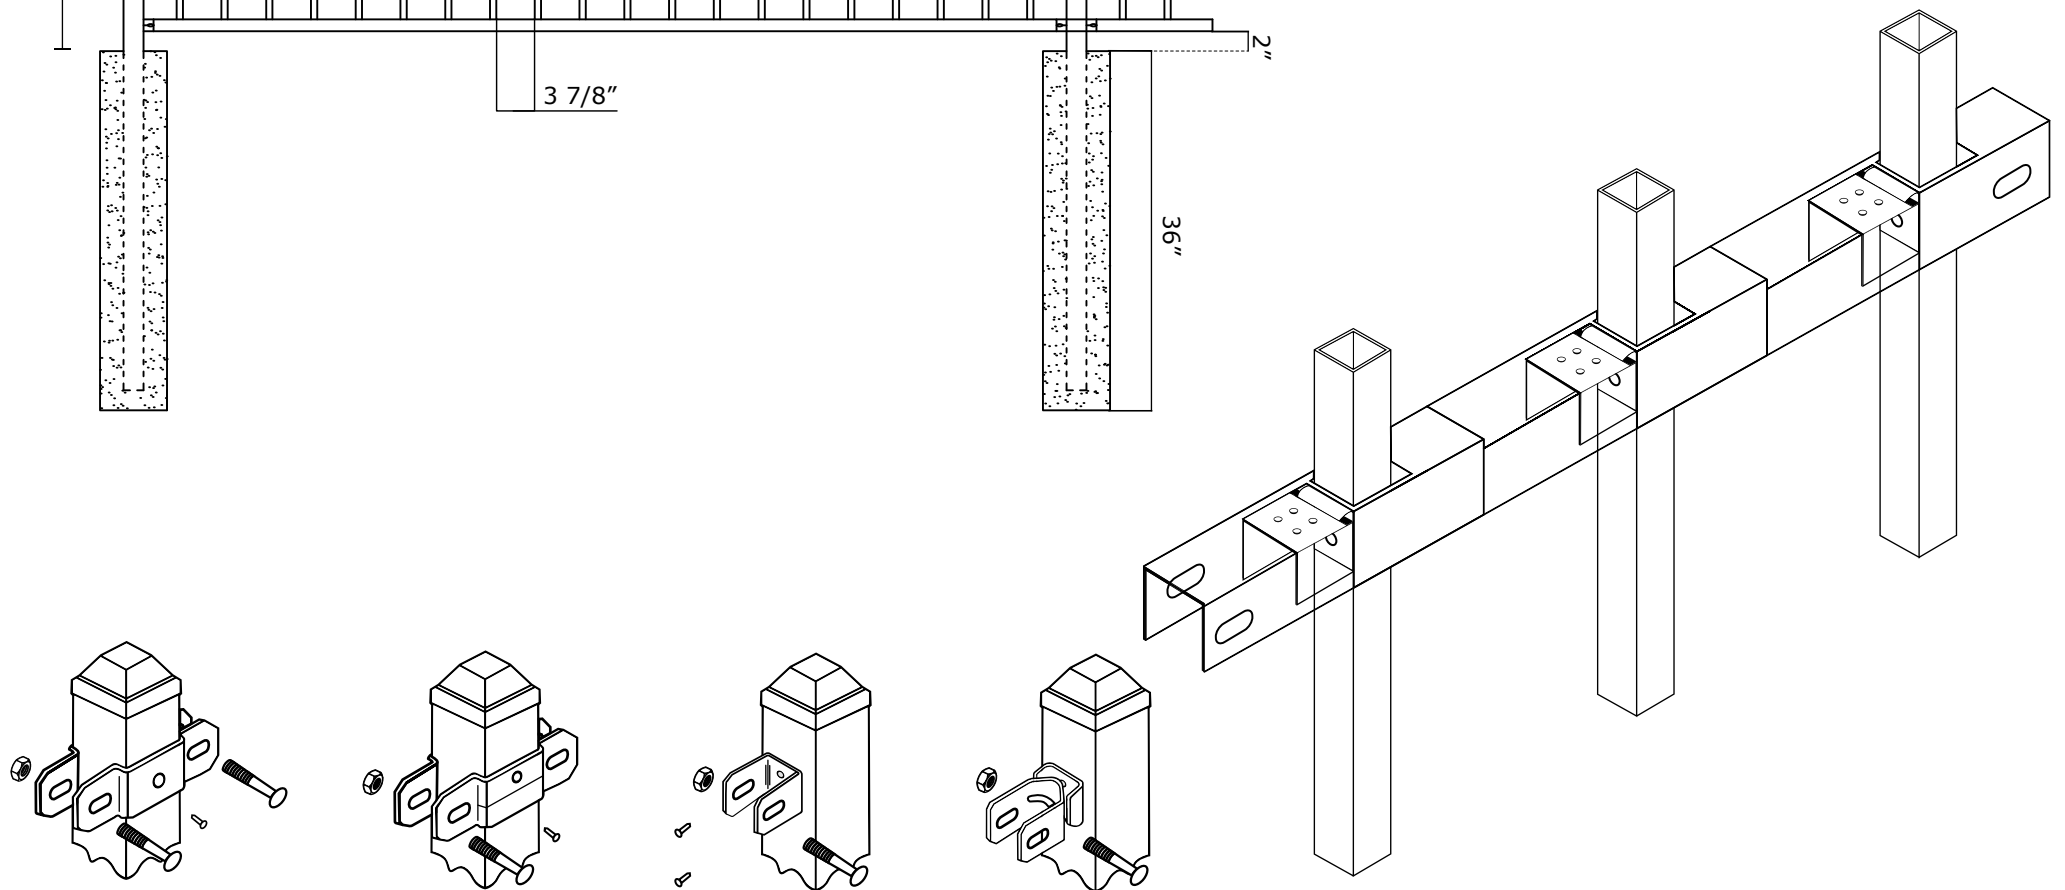

VICTORY 2R RES FLAT TOP W/ FLUSH BOTTOM SPECIFICATIONS

Pickets: 5/8" x 18GA

Rails: 1" x 1 3/16" SQ x 14GA

Posts: 2" SQ x 16GA

Heights: 3', 3.5', 4', 5' and 6'

VANTAGE FENCE
VICTORY RESIDENTIAL PANELS
www.vantagefence.com

2R VIC RES FLAT TOP W/ EXTENDED PICKET

VICTORY 2R PINCH SPEAR W/ FLUSH BOTTOM SPECIFICATIONS

Pickets: 5/8" x 18GA

Rails: 1" x 1 3/16" SQ x 14GA

Posts: 2" SQ x 16GA

Heights: 3', 3.5', 4', 5' and 6'

VANTAGE FENCE
VICTORY RESIDENTIAL PANELS
www.vantagefence.com

2R VIC RES PINCH SPEAR W/ FLUSH BOTTOM

VICTORY 2R RES PINCH SPEAR W/ EXTENDED PICKET SPECIFICATIONS

Pickets: 5/8" x 18GA

Rails: 1" x 1 3/16" SQ x 14GA

Posts: 2" SQ x 16GA

Heights: 3', 3.5', 4', 5' and 6'

VANTAGE FENCE
VICTORY RESIDENTIAL PANELS
www.vantagefence.com

3R VIC RES FLAT TOP W/ EXTENDED PICKET

VICTORY 3R RES PINCH SPEAR W/ FLUSH BOTTOM SPECIFICATIONS

Pickets: 5/8" x 5/8" 18GA

Rails: 1" x 1 3/16" SQ x 14GA

Posts: 2" SQ x 16GA

Heights: 3', 3.5', 4', 5' and 6'