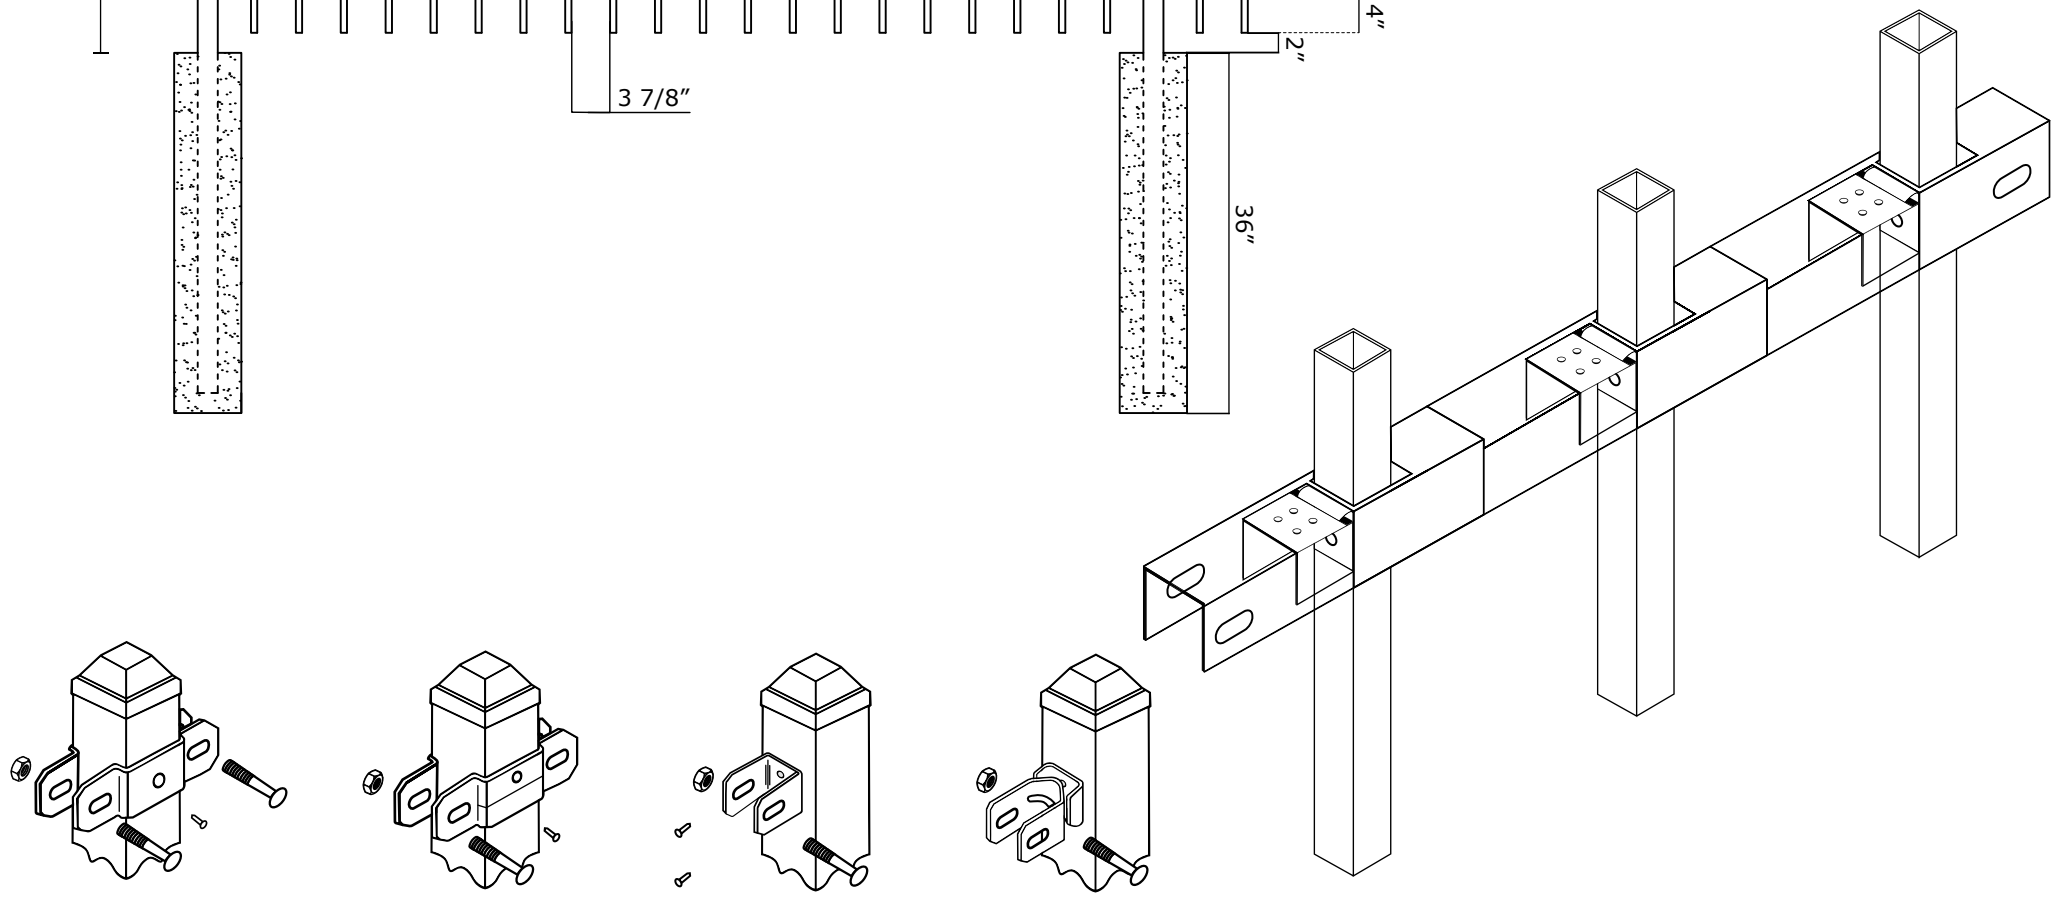

**VICTORY 3R RES FLAT TOP W/
EXTENDED PICKET SPECIFICATIONS**

Pickets: 5/8" x 18GA

Rails: 1" x 1 3/16" SQ x 14GA

Posts: 2" SQ x 16GA

Heights: 3', 3.5', 4', 5' and 6'