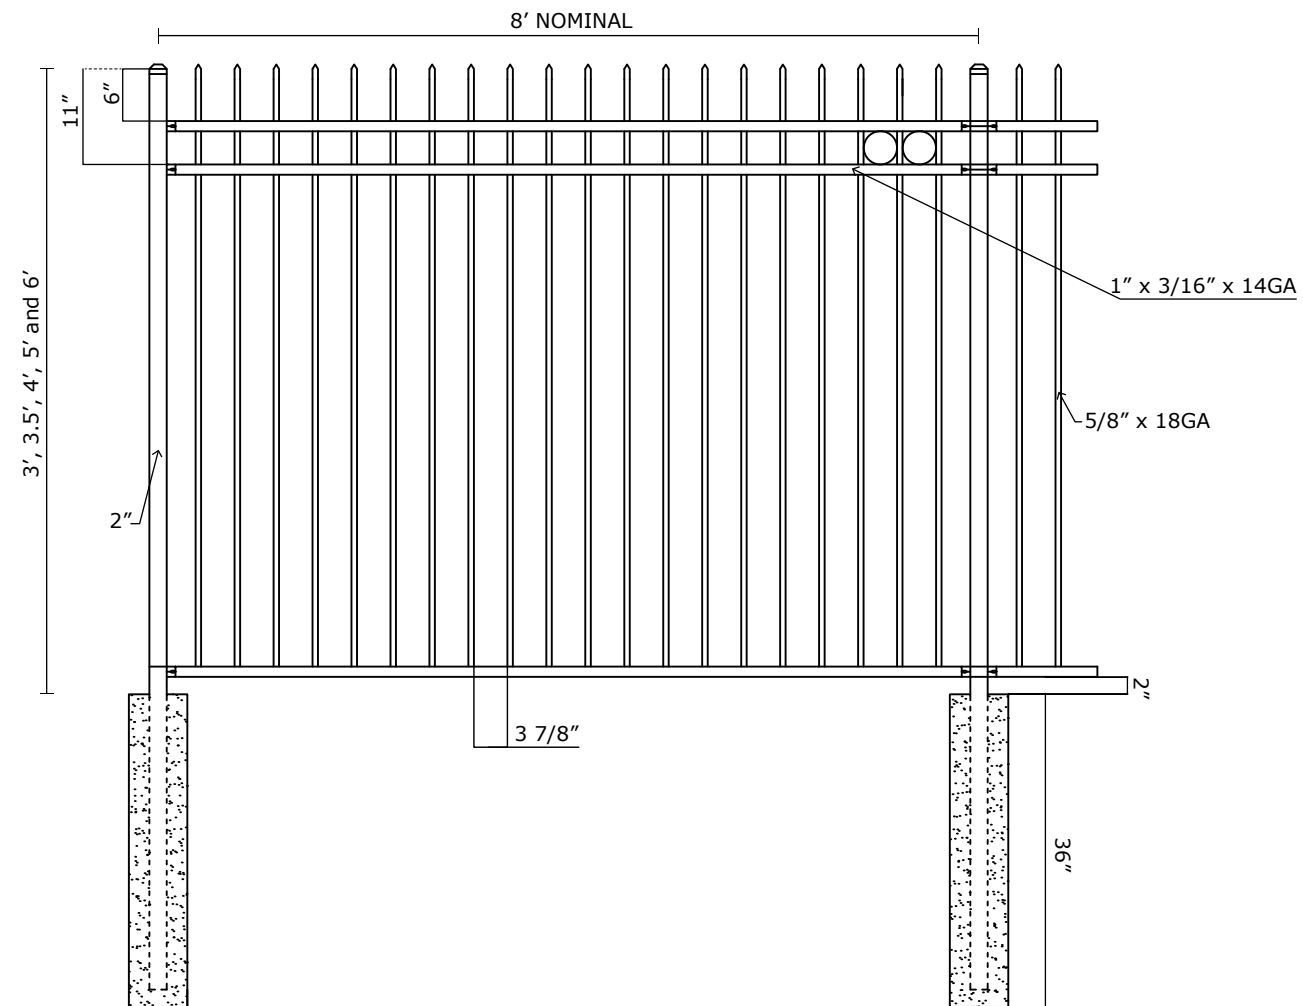

3R VIC RES FLAT TOP W/ EXTENDED PICKET

VICTORY 3R RES PINCH SPEAR W/ FLUSH BOTTOM SPECIFICATIONS

Pickets: 5/8" x 5/8" 18GA

Rails: 1" x 1 3/16" SQ x 14GA

Posts: 2" SQ x 16GA

Heights: 3', 3.5', 4', 5' and 6'