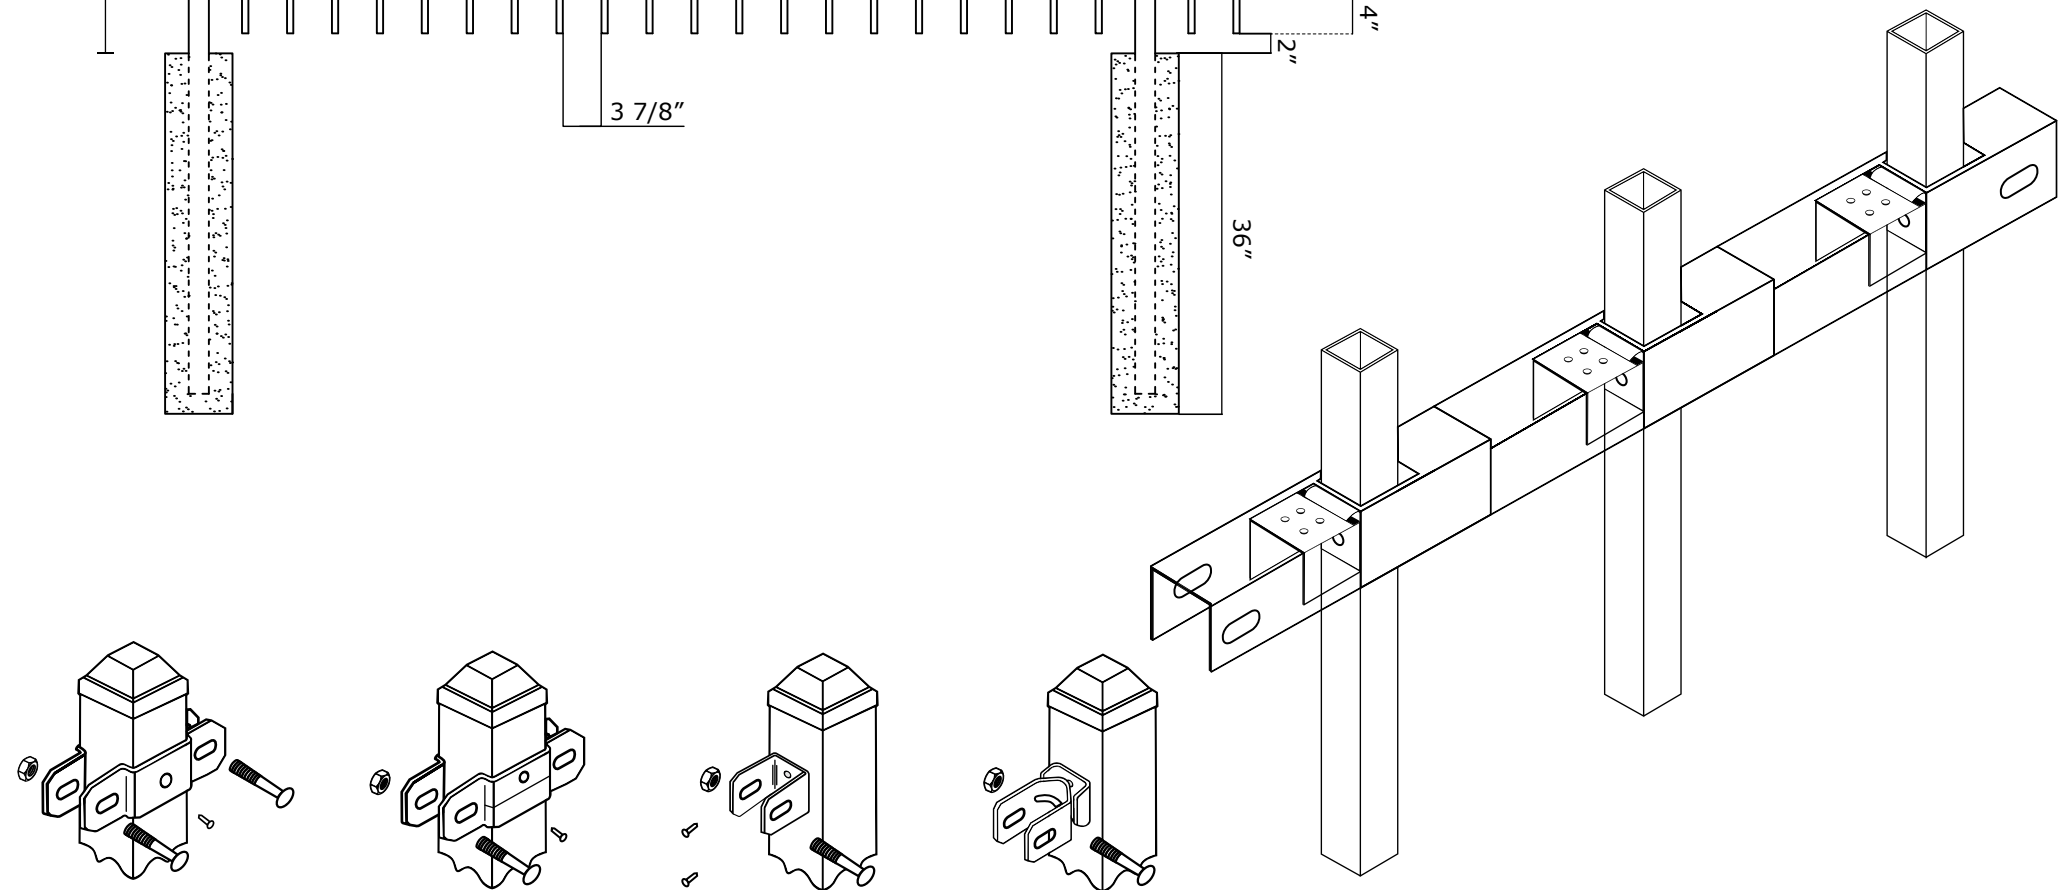

2R VIC RES FLAT TOP W/ EXTENDED PICKET

VICTORY 2R RES FLAT TOP W/ EXTENDED PICKET SPECIFICATIONS

Pickets: 5/8" x 18GA

Rails: 1" x 1 3/16" SQ x 14GA

Posts: 2" SQ x 16GA

Heights: 3', 3.5', 4', 5' and 6'

VANTAGE FENCE
VICTORY RESIDENTIAL PANELS
www.vantagefence.com

2R VIC RES FLAT TOP W/ EXTENDED PICKET

VICTORY 2R PINCH SPEAR W/ FLUSH BOTTOM SPECIFICATIONS

Pickets: 5/8" x 18GA

Rails: 1" x 1 3/16" SQ x 14GA

Posts: 2" SQ x 16GA

Heights: 3', 3.5', 4', 5' and 6'

VANTAGE FENCE
VICTORY RESIDENTIAL PANELS
www.vantagefence.com

2R VIC RES PINCH SPEAR W/ FLUSH BOTTOM

VICTORY 2R RES PINCH SPEAR W/ EXTENDED PICKET SPECIFICATIONS

Pickets: 5/8" x 18GA

Rails: 1" x 1 3/16" SQ x 14GA

Posts: 2" SQ x 16GA

Heights: 3', 3.5', 4', 5' and 6'

VANTAGE FENCE
VICTORY RESIDENTIAL PANELS
www.vantagefence.com

3R VIC RES FLAT TOP W/ EXTENDED PICKET

VICTORY 3R RES PINCH SPEAR W/ FLUSH BOTTOM SPECIFICATIONS

Pickets: 5/8" x 5/8" 18GA

Rails: 1" x 1 3/16" SQ x 14GA

Posts: 2" SQ x 16GA

Heights: 3', 3.5', 4', 5' and 6'