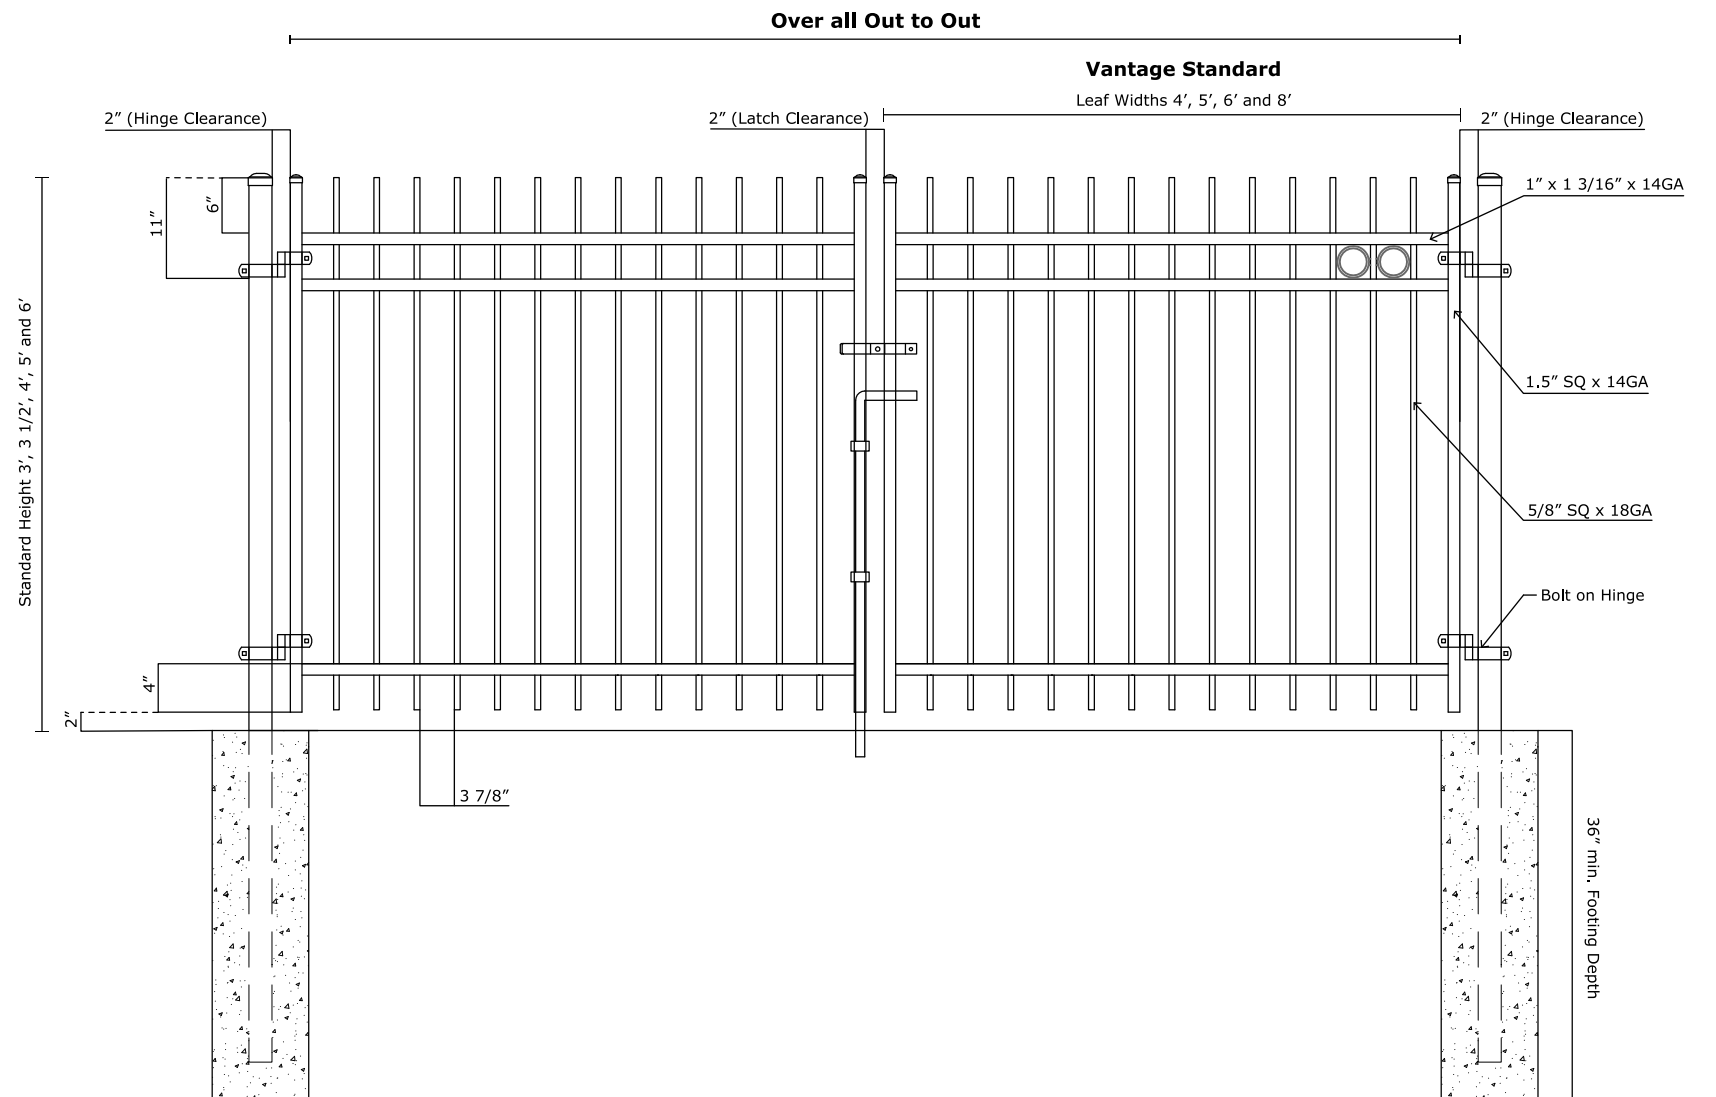

Pickets: 5/8" x 18GA

Rails: 1" x 1 3/16" SQ x 14GA

Posts: 2" SQ x 16GA

Heights: 3', 3.5', 4', 5' and 6'

VANTAGE FENCE
VICTORY RESIDENTIAL PANELS
www.vantagefence.com

3R VIC RES MODERN TOP W/ EXTENDED PICKET

Single Gate Arrangement

Double Gate Arrangement

VANTAGE FENCE
VICTORY RESIDENTIAL PANELS
www.vantagefence.com

RESIDENTIAL FLAT TOP GATE

Single Gate Arrangement

Double Gate Arrangement

VANTAGE FENCE
VICTORY RESIDENTIAL PANELS
www.vantagefence.com