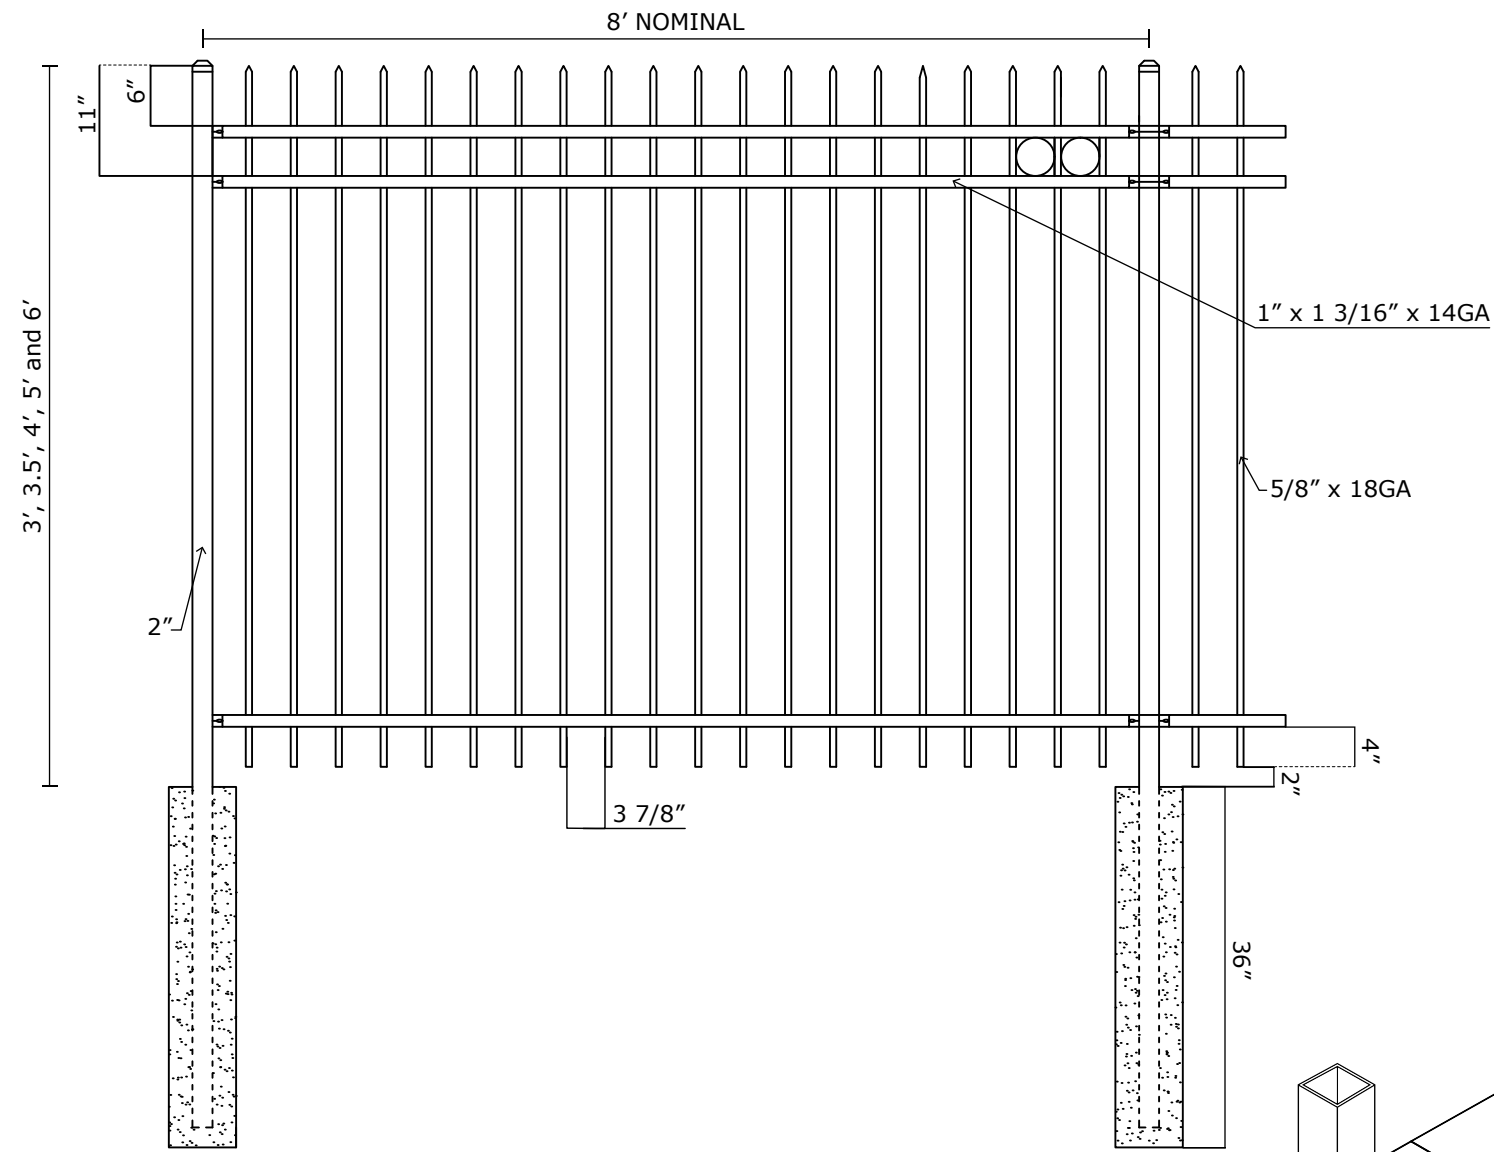

**VICTORY 3R RES PINCH SPEAR W/
EXTENDED PICKET SPECIFICATIONS**

Pickets: 5/8" x 18GA

Rails: 1" x 1 3/16" SQ x 14GA

Posts: 2" SQ x 16GA

Heights: 3', 3.5', 4', 5' and 6'