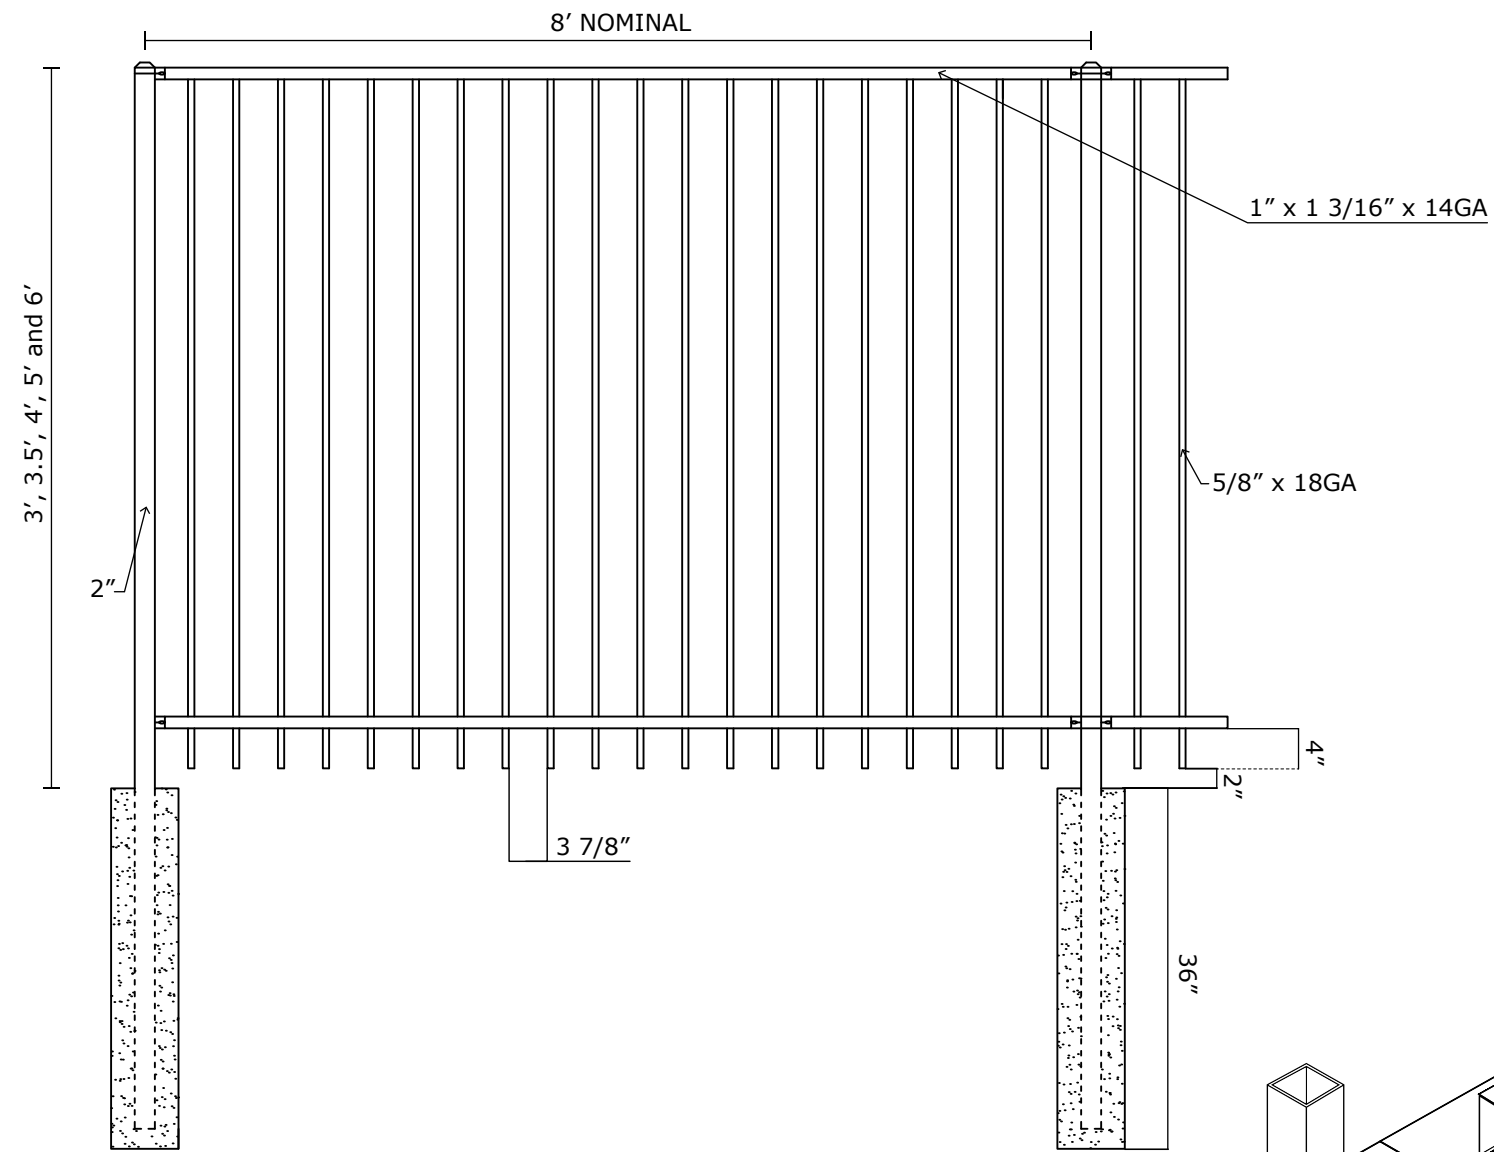

VICTORY 2R RES FLAT TOP W/ FLUSH BOTTOM SPECIFICATIONS

Pickets: 5/8" x 18GA

Rails: 1" x 1 3/16" SQ x 14GA

Posts: 2" SQ x 16GA

Heights: 3', 3.5', 4', 5' and 6'

VANTAGE FENCE
VICTORY RESIDENTIAL PANELS
www.vantagefence.com

2R VIC RES FLAT TOP W/ EXTENDED PICKET

VICTORY 2R RES FLAT TOP W/ EXTENDED PICKET SPECIFICATIONS

Pickets: 5/8" x 18GA

Rails: 1" x 1 3/16" SQ x 14GA

Posts: 2" SQ x 16GA

Heights: 3', 3.5', 4', 5' and 6'

VANTAGE FENCE
VICTORY RESIDENTIAL PANELS
www.vantagefence.com

2R VIC RES FLAT TOP W/ EXTENDED PICKET

VICTORY 2R PINCH SPEAR W/ FLUSH BOTTOM SPECIFICATIONS

Pickets: 5/8" x 18GA

Rails: 1" x 1 3/16" SQ x 14GA

Posts: 2" SQ x 16GA

Heights: 3', 3.5', 4', 5' and 6'

VANTAGE FENCE
VICTORY RESIDENTIAL PANELS
www.vantagefence.com

2R VIC RES PINCH SPEAR W/ FLUSH BOTTOM

VICTORY 2R RES PINCH SPEAR W/ EXTENDED PICKET SPECIFICATIONS

Pickets: 5/8" x 18GA

Rails: 1" x 1 3/16" SQ x 14GA

Posts: 2" SQ x 16GA

Heights: 3', 3.5', 4', 5' and 6'

VANTAGE FENCE
VICTORY RESIDENTIAL PANELS
www.vantagefence.com