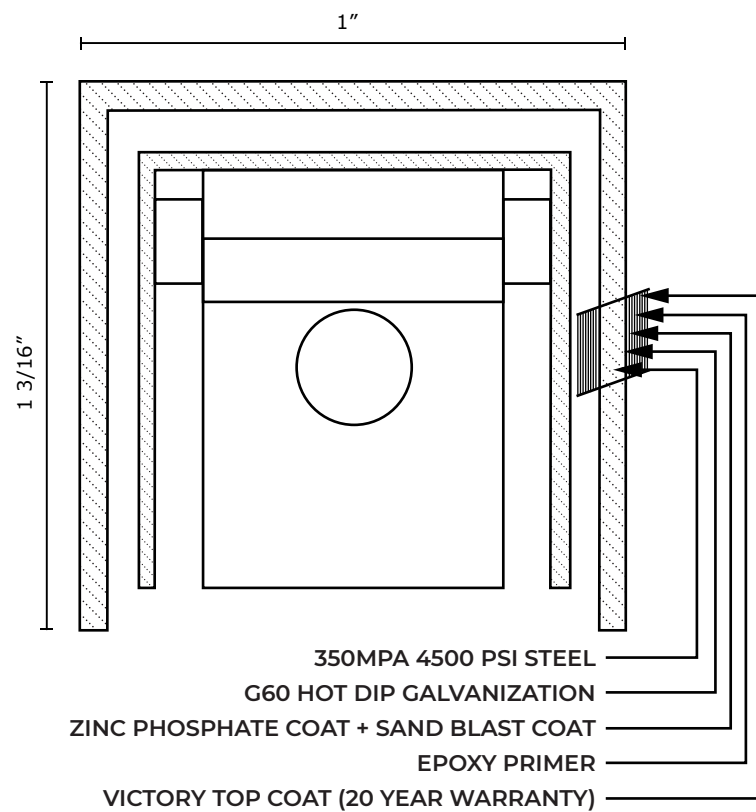

3R VIC RES FLAT TOP W/ EXTENDED PICKET

VICTORY 3R RES PINCH SPEAR W/ FLUSH BOTTOM SPECIFICATIONS

Pickets: 5/8" x 5/8" 18GA

Rails: 1" x 1 3/16" SQ x 14GA

Posts: 2" SQ x 16GA

Heights: 3', 3.5', 4', 5' and 6'

VANTAGE FENCE
VICTORY RESIDENTIAL PANELS
www.vantagefence.com

3R VIC RES PINCH SPEAR W/ FLUSH BOTTOM

**VICTORY 3R RES PINCH SPEAR W/
EXTENDED PICKET SPECIFICATIONS**

Pickets: 5/8" x 18GA

Rails: 1" x 1 3/16" SQ x 14GA

Pickets: 5/8" x 18GA

Rails: 1" x 1 3/16" SQ x 14GA

Posts: 2" SQ x 16GA

Heights: 3', 3.5', 4', 5' and 6'

VANTAGE FENCE
VICTORY RESIDENTIAL PANELS
www.vantagefence.com

3R VIC RES MODERN TOP W/ FLUSH BOTTOM

VICTORY 3R RES MODERN TOP W/ EXTENDED PICKET SPECIFICATIONS

Pickets: 5/8" x 18GA

Rails: 1" x 1 3/16" SQ x 14GA

Posts: 2" SQ x 16GA

Heights: 3', 3.5', 4', 5' and 6'

VANTAGE FENCE
VICTORY RESIDENTIAL PANELS
www.vantagefence.com

3R VIC RES MODERN TOP W/ EXTENDED PICKET