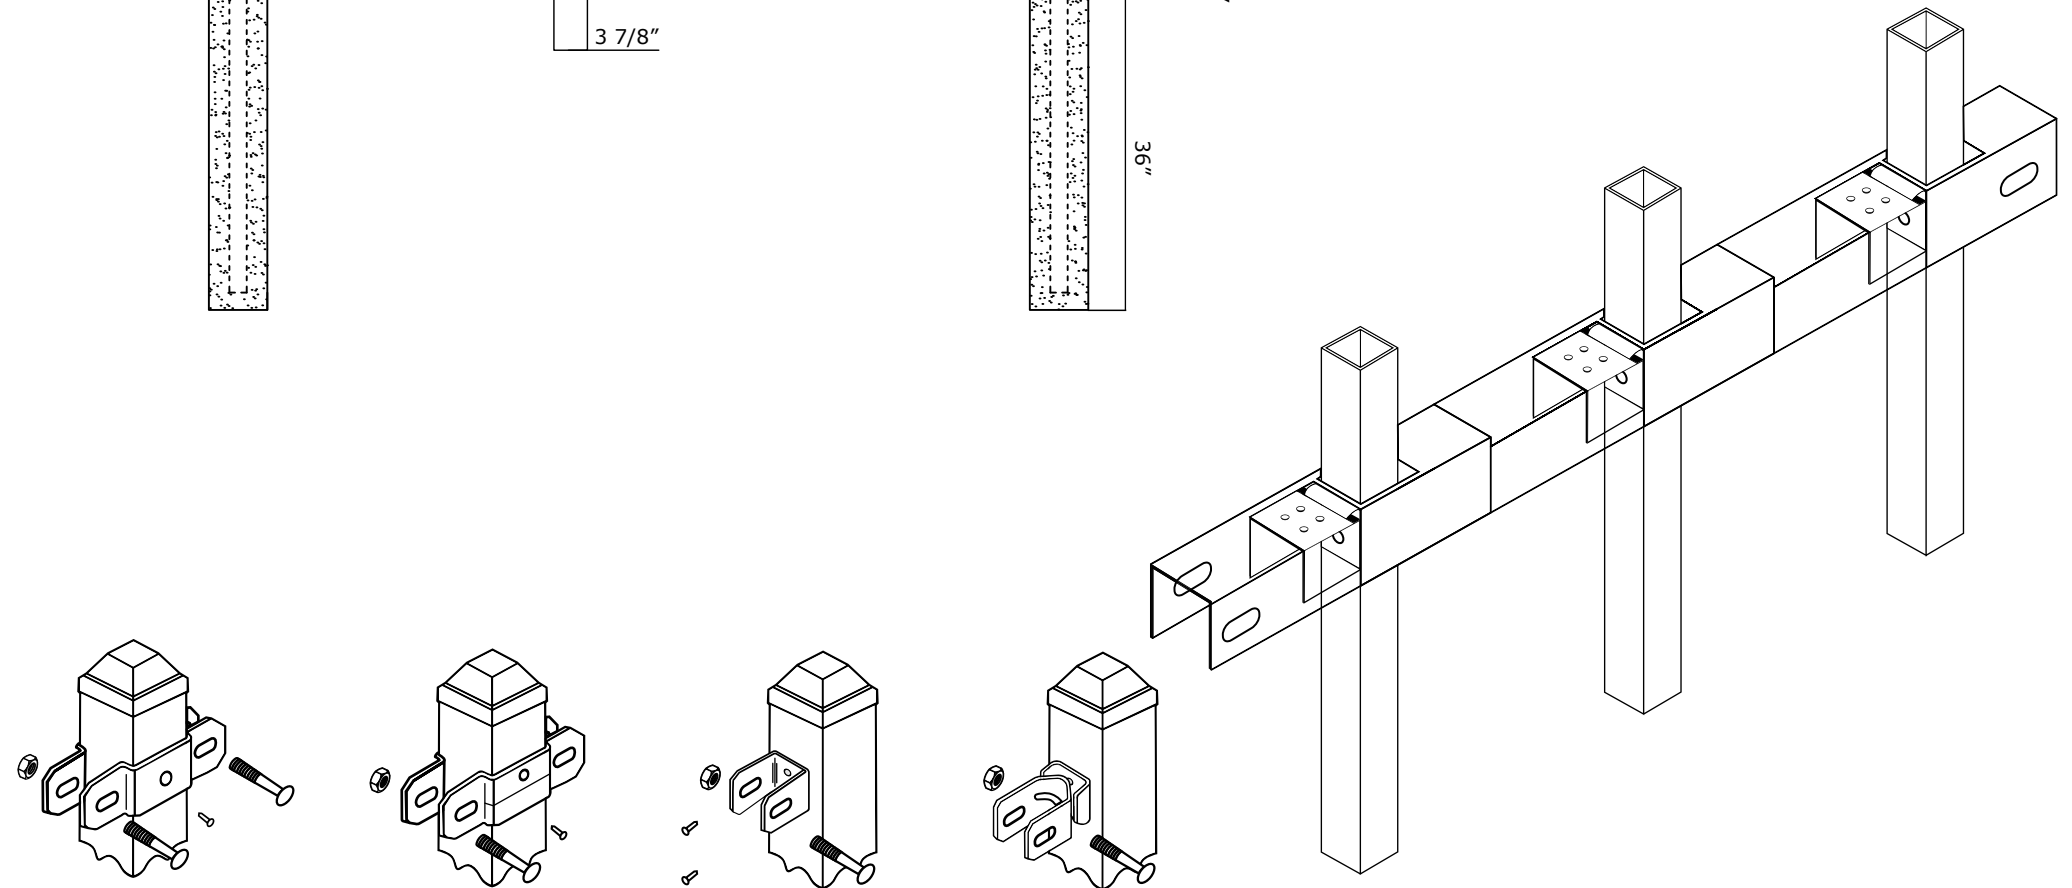

3R VIC RES FLAT TOP W/ EXTENDED PICKET

VICTORY 3R RES PINCH SPEAR W/ FLUSH BOTTOM SPECIFICATIONS

Pickets: 5/8" x 5/8" 18GA

Rails: 1" x 1 3/16" SQ x 14GA

Posts: 2" SQ x 16GA

Heights: 3', 3.5', 4', 5' and 6'