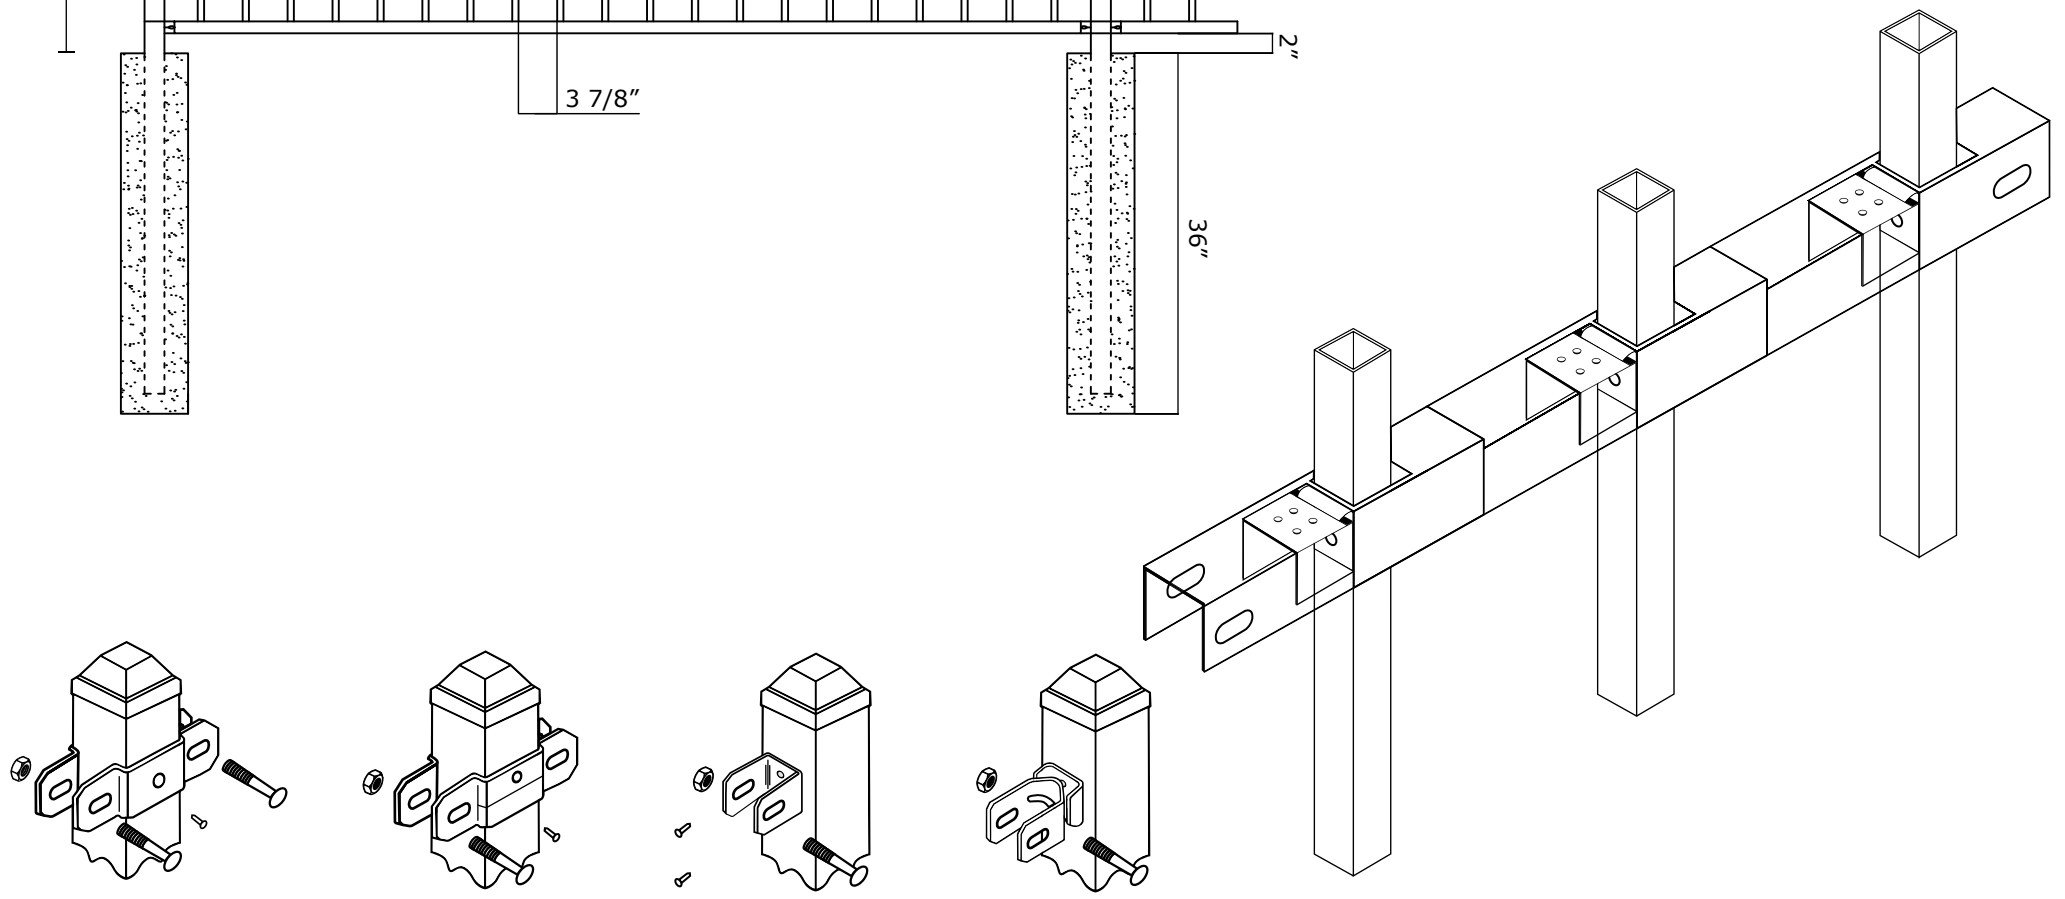

2R VIC RES FLAT TOP W/ EXTENDED PICKET

VICTORY 2R PINCH SPEAR W/ FLUSH BOTTOM SPECIFICATIONS

Pickets: 5/8" x 18GA

Rails: 1" x 1 3/16" SQ x 14GA

Posts: 2" SQ x 16GA

Heights: 3', 3.5', 4', 5' and 6'

VANTAGE FENCE
VICTORY RESIDENTIAL PANELS
www.vantagefence.com

2R VIC RES PINCH SPEAR W/ FLUSH BOTTOM

VICTORY 2R RES PINCH SPEAR W/ EXTENDED PICKET SPECIFICATIONS

Pickets: 5/8" x 18GA

Rails: 1" x 1 3/16" SQ x 14GA

Posts: 2" SQ x 16GA

Heights: 3', 3.5', 4', 5' and 6'

VANTAGE FENCE
VICTORY RESIDENTIAL PANELS
www.vantagefence.com

2R VIC RES PINCH SPEAR W/ EXTENDED PICKET

VICTORY 2R RES MODERN TOP W/ FLUSH BOTTOM SPECIFICATIONS

Pickets: 5/8" x 18GA

Rails: 1" x 1 3/16" SQ x 14GA

Posts: 2" SQ x 16GA

Heights: 3', 3.5', 4', 5' and 6'

VANTAGE FENCE
VICTORY RESIDENTIAL PANELS
www.vantagefence.com

3R VIC RES FLAT TOP W/ EXTENDED PICKET

VICTORY 3R RES PINCH SPEAR W/ FLUSH BOTTOM SPECIFICATIONS

Pickets: 5/8" x 5/8" 18GA

Rails: 1" x 1 3/16" SQ x 14GA

Posts: 2" SQ x 16GA

Heights: 3', 3.5', 4', 5' and 6'