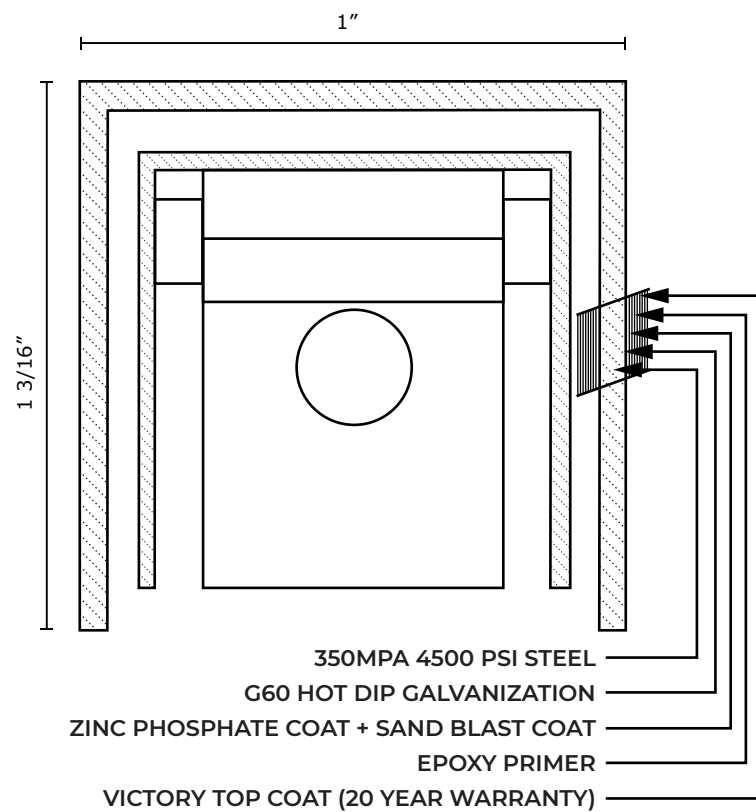

3R VIC RES FLAT TOP W/ FLUSH BOTTOM

**VICTORY 3R RES FLAT TOP W/
EXTENDED PICKET SPECIFICATIONS**

Pickets: 5/8" x 18GA

Rails: 1" x 1 3/16" SQ x 14GA

Posts: 2" SQ x 16GA

Heights: 3', 3.5', 4', 5' and 6'

VANTAGE FENCE
VICTORY RESIDENTIAL PANELS
www.vantagefence.com

3R VIC RES FLAT TOP W/ EXTENDED PICKET

VICTORY 3R RES PINCH SPEAR W/ FLUSH BOTTOM SPECIFICATIONS

Pickets: 5/8" x 5/8" 18GA

Rails: 1" x 1 3/16" SQ x 14GA

Posts: 2" SQ x 16GA

Heights: 3', 3.5', 4', 5' and 6'