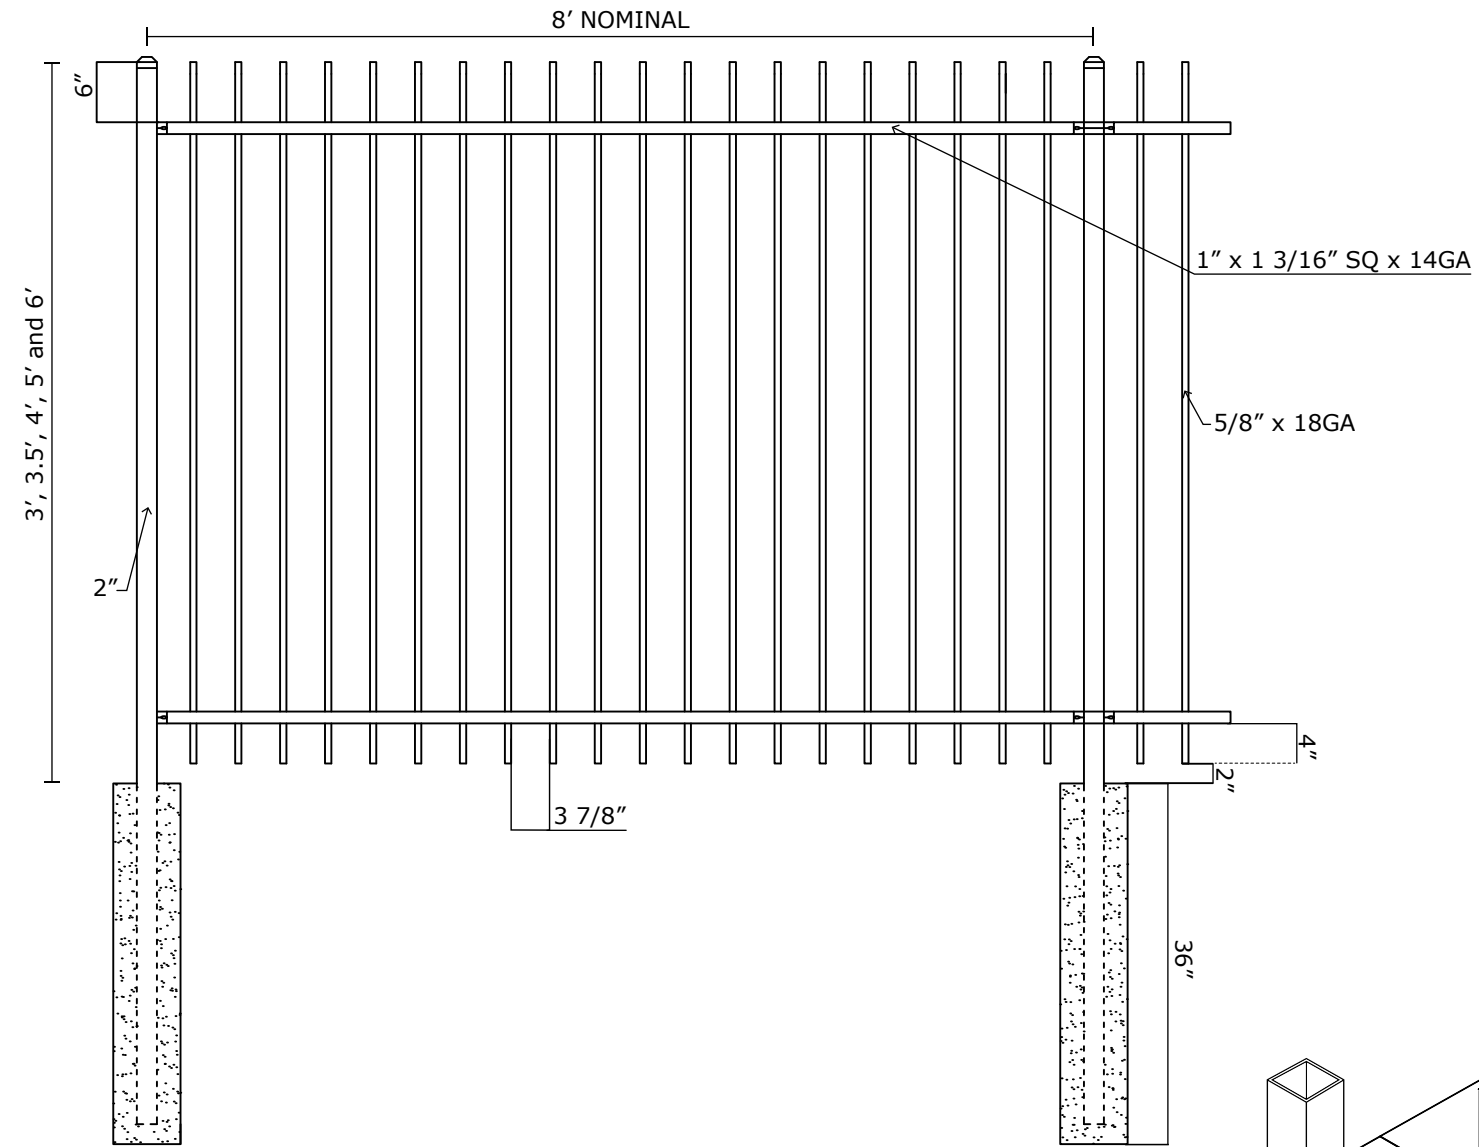

2R VIC RES PINCH SPEAR W/ FLUSH BOTTOM

VICTORY 2R RES PINCH SPEAR W/ EXTENDED PICKET SPECIFICATIONS

Pickets: 5/8" x 18GA

Rails: 1" x 1 3/16" SQ x 14GA

Posts: 2" SQ x 16GA

Heights: 3', 3.5', 4', 5' and 6'

VANTAGE FENCE
VICTORY RESIDENTIAL PANELS
www.vantagefence.com

2R VIC RES PINCH SPEAR W/ EXTENDED PICKET

VICTORY 2R RES MODERN TOP W/ FLUSH BOTTOM SPECIFICATIONS

Pickets: 5/8" x 18GA

Rails: 1" x 1 3/16" SQ x 14GA

Posts: 2" SQ x 16GA

Heights: 3', 3.5', 4', 5' and 6'

VANTAGE FENCE
VICTORY RESIDENTIAL PANELS
www.vantagefence.com

2R VIC RES MODERN TOP W/ FLUSH BOTTOM

VICTORY 2R RES MODERN TOP W/ EXTENDED PICKET SPECIFICATIONS

Pickets: 5/8" x 18GA

Rails: 1" x 1 3/16" SQ x 14GA

Posts: 2" SQ x 16GA

Heights: 3', 3.5', 4', 5' and 6'

VANTAGE FENCE
VICTORY RESIDENTIAL PANELS
www.vantagefence.com

3R VIC RES FLAT TOP W/ EXTENDED PICKET

VICTORY 3R RES PINCH SPEAR W/ FLUSH BOTTOM SPECIFICATIONS

Pickets: 5/8" x 5/8" 18GA

Rails: 1" x 1 3/16" SQ x 14GA

Posts: 2" SQ x 16GA

Heights: 3', 3.5', 4', 5' and 6'