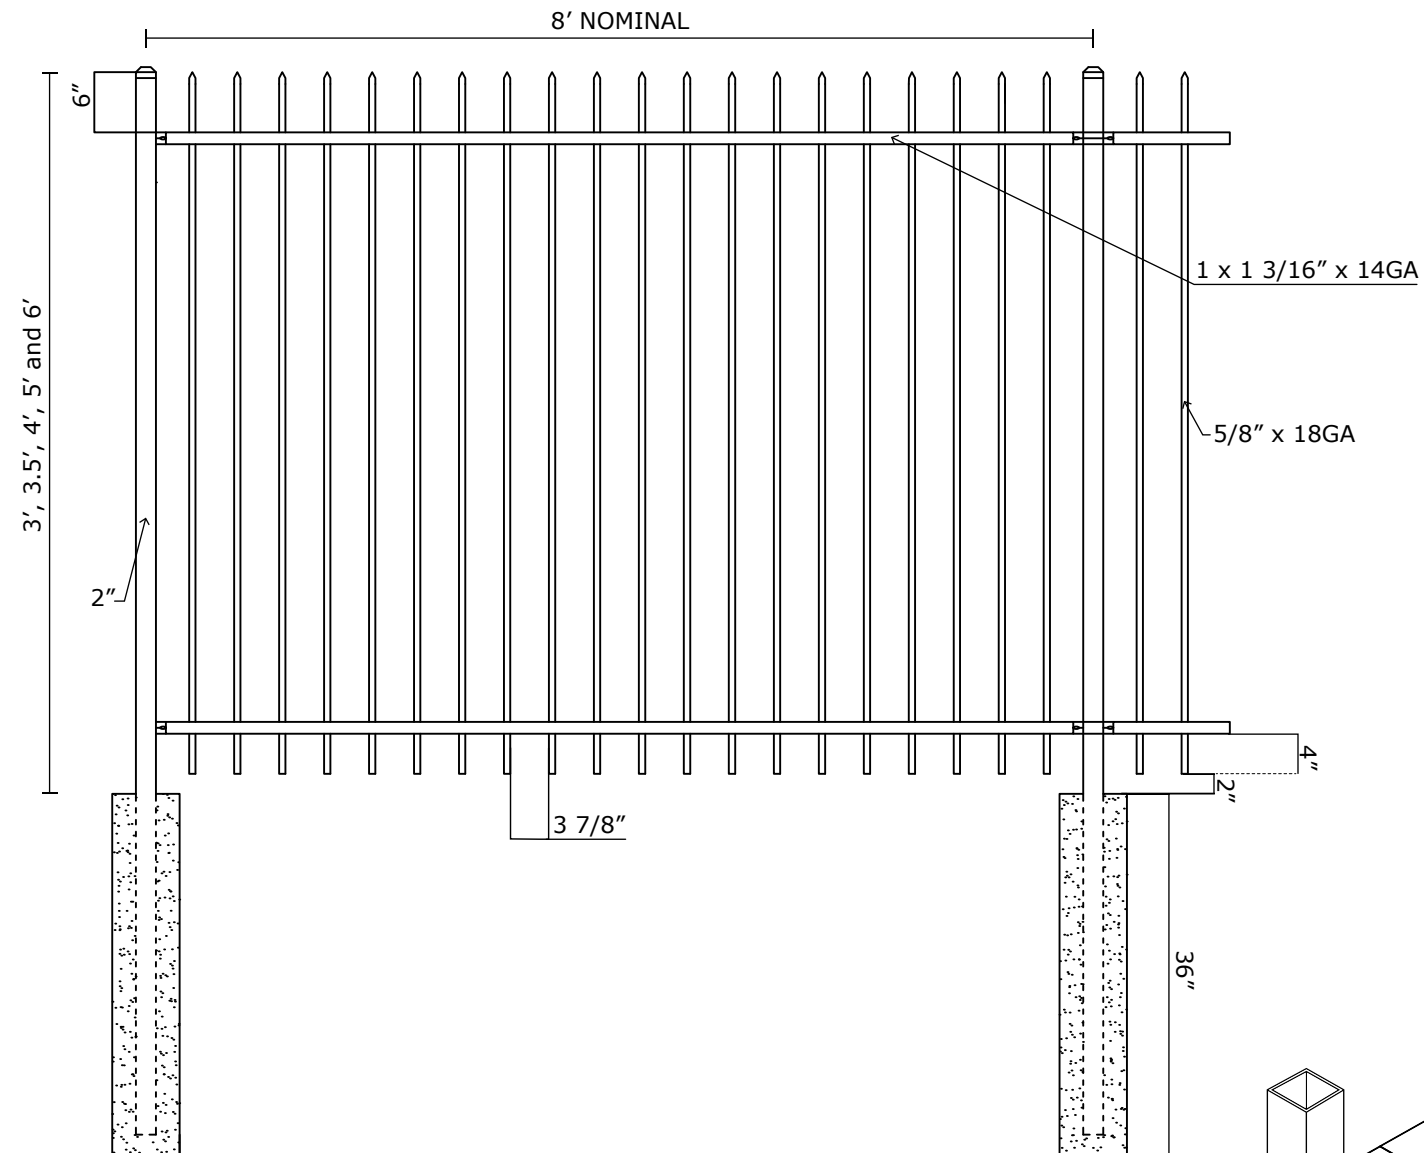

2R VIC RES FLAT TOP W/ EXTENDED PICKET

VICTORY 2R PINCH SPEAR W/ FLUSH BOTTOM SPECIFICATIONS

Pickets: 5/8" x 18GA

Rails: 1" x 1 3/16" SQ x 14GA

Posts: 2" SQ x 16GA

Heights: 3', 3.5', 4', 5' and 6'

VANTAGE FENCE
VICTORY RESIDENTIAL PANELS
www.vantagefence.com

2R VIC RES PINCH SPEAR W/ FLUSH BOTTOM

VICTORY 2R RES PINCH SPEAR W/ EXTENDED PICKET SPECIFICATIONS

Pickets: 5/8" x 18GA

Rails: 1" x 1 3/16" SQ x 14GA

Posts: 2" SQ x 16GA

Heights: 3', 3.5', 4', 5' and 6'

VANTAGE FENCE
VICTORY RESIDENTIAL PANELS
www.vantagefence.com

2R VIC RES PINCH SPEAR W/ EXTENDED PICKET

VICTORY 2R RES MODERN TOP W/ FLUSH BOTTOM SPECIFICATIONS

Pickets: 5/8" x 18GA

Rails: 1" x 1 3/16" SQ x 14GA

Posts: 2" SQ x 16GA

Heights: 3', 3.5', 4', 5' and 6'

VANTAGE FENCE
VICTORY RESIDENTIAL PANELS
www.vantagefence.com

3R VIC RES FLAT TOP W/ EXTENDED PICKET

VICTORY 3R RES PINCH SPEAR W/ FLUSH BOTTOM SPECIFICATIONS

Pickets: 5/8" x 5/8" 18GA

Rails: 1" x 1 3/16" SQ x 14GA

Posts: 2" SQ x 16GA

Heights: 3', 3.5', 4', 5' and 6'