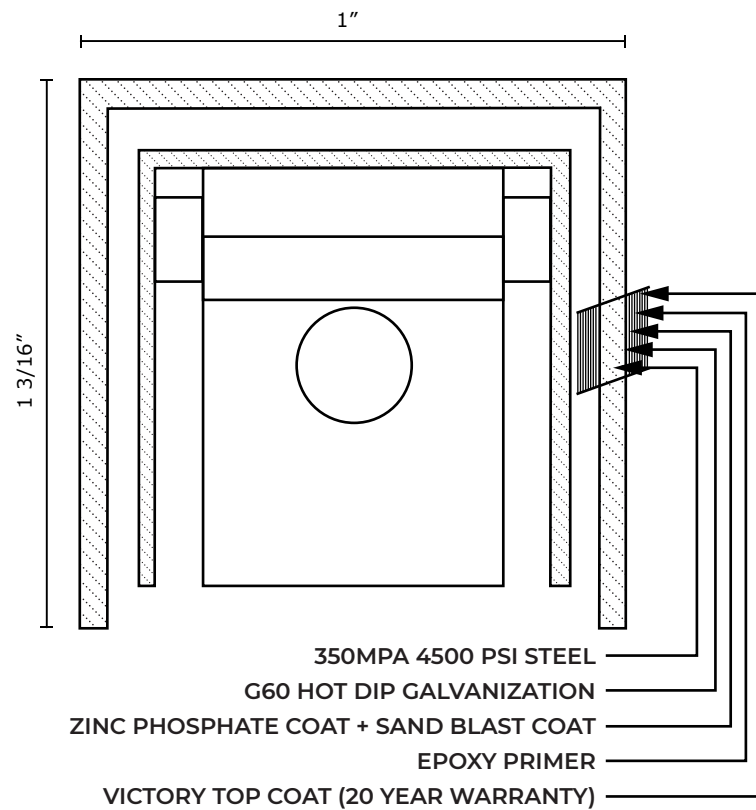

2R VIC RES MODERN TOP W/ EXTENDED PICKET

VICTORY 3R RES FLAT TOP W/ FLUSH BOTTOM SPECIFICATIONS

Pickets: 5/8" x 18GA

Rails: 1" x 1 3/16" SQ x 14GA

Posts: 2" SQ x 16GA

Heights: 3', 3.5', 4', 5' and 6'

VANTAGE FENCE
VICTORY RESIDENTIAL PANELS
www.vantagefence.com

3R VIC RES FLAT TOP W/ EXTENDED PICKET

VICTORY 3R RES PINCH SPEAR W/ FLUSH BOTTOM SPECIFICATIONS

Pickets: 5/8" x 5/8" 18GA

Rails: 1" x 1 3/16" SQ x 14GA

Posts: 2" SQ x 16GA

Heights: 3', 3.5', 4', 5' and 6'