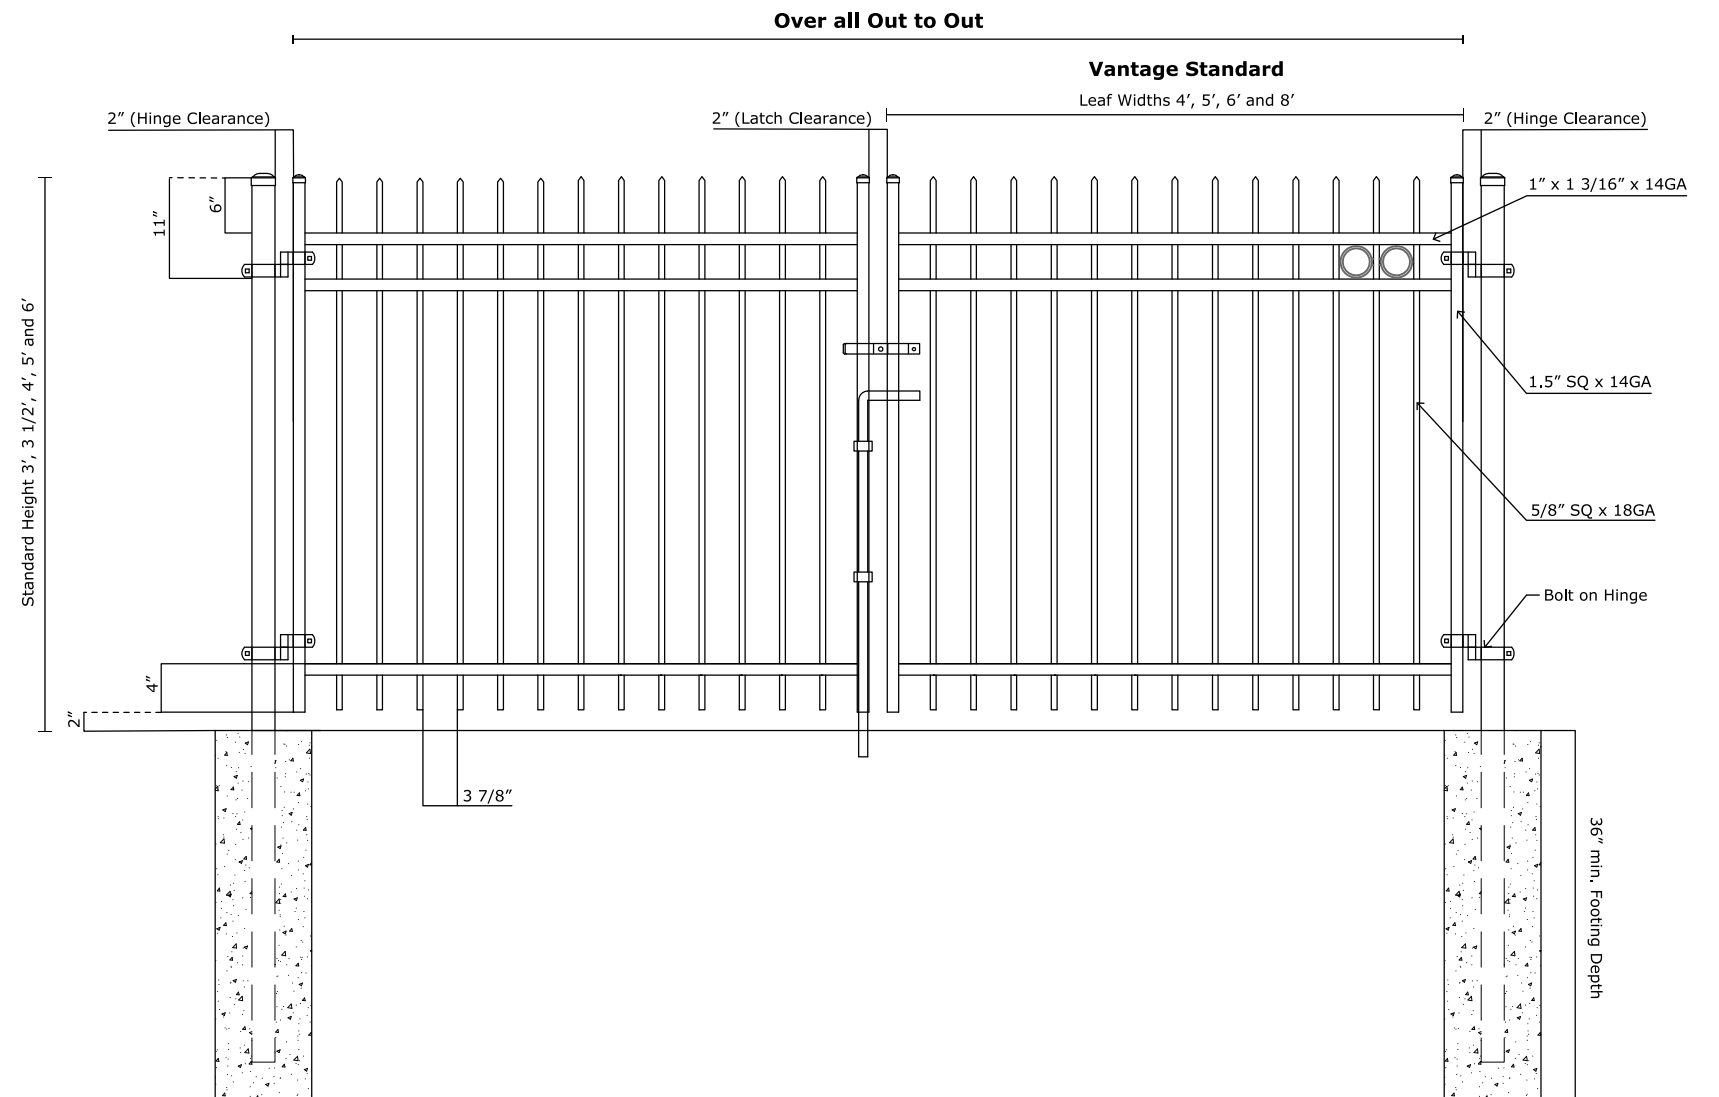

Pickets: 5/8" x 18GA

Rails: 1" x 1 3/16" SQ x 14GA

Posts: 2" SQ x 16GA

Heights: 3', 3.5', 4', 5' and 6'

VANTAGE FENCE
VICTORY RESIDENTIAL PANELS
www.vantagefence.com

3R VIC RES MODERN TOP W/ EXTENDED PICKET

Single Gate Arrangement

Double Gate Arrangement

VANTAGE FENCE
VICTORY RESIDENTIAL PANELS
www.vantagefence.com

RESIDENTIAL FLAT TOP GATE

Single Gate Arrangement

Double Gate Arrangement

VANTAGE FENCE
VICTORY RESIDENTIAL PANELS
www.vantagefence.com

RESIDENTIAL MODERN TOP GATE

Single Gate Arrangement

Double Gate Arrangement

VANTAGE FENCE
VICTORY RESIDENTIAL PANELS
www.vantagefence.com

RESIDENTIAL PIN SPEAR GATE