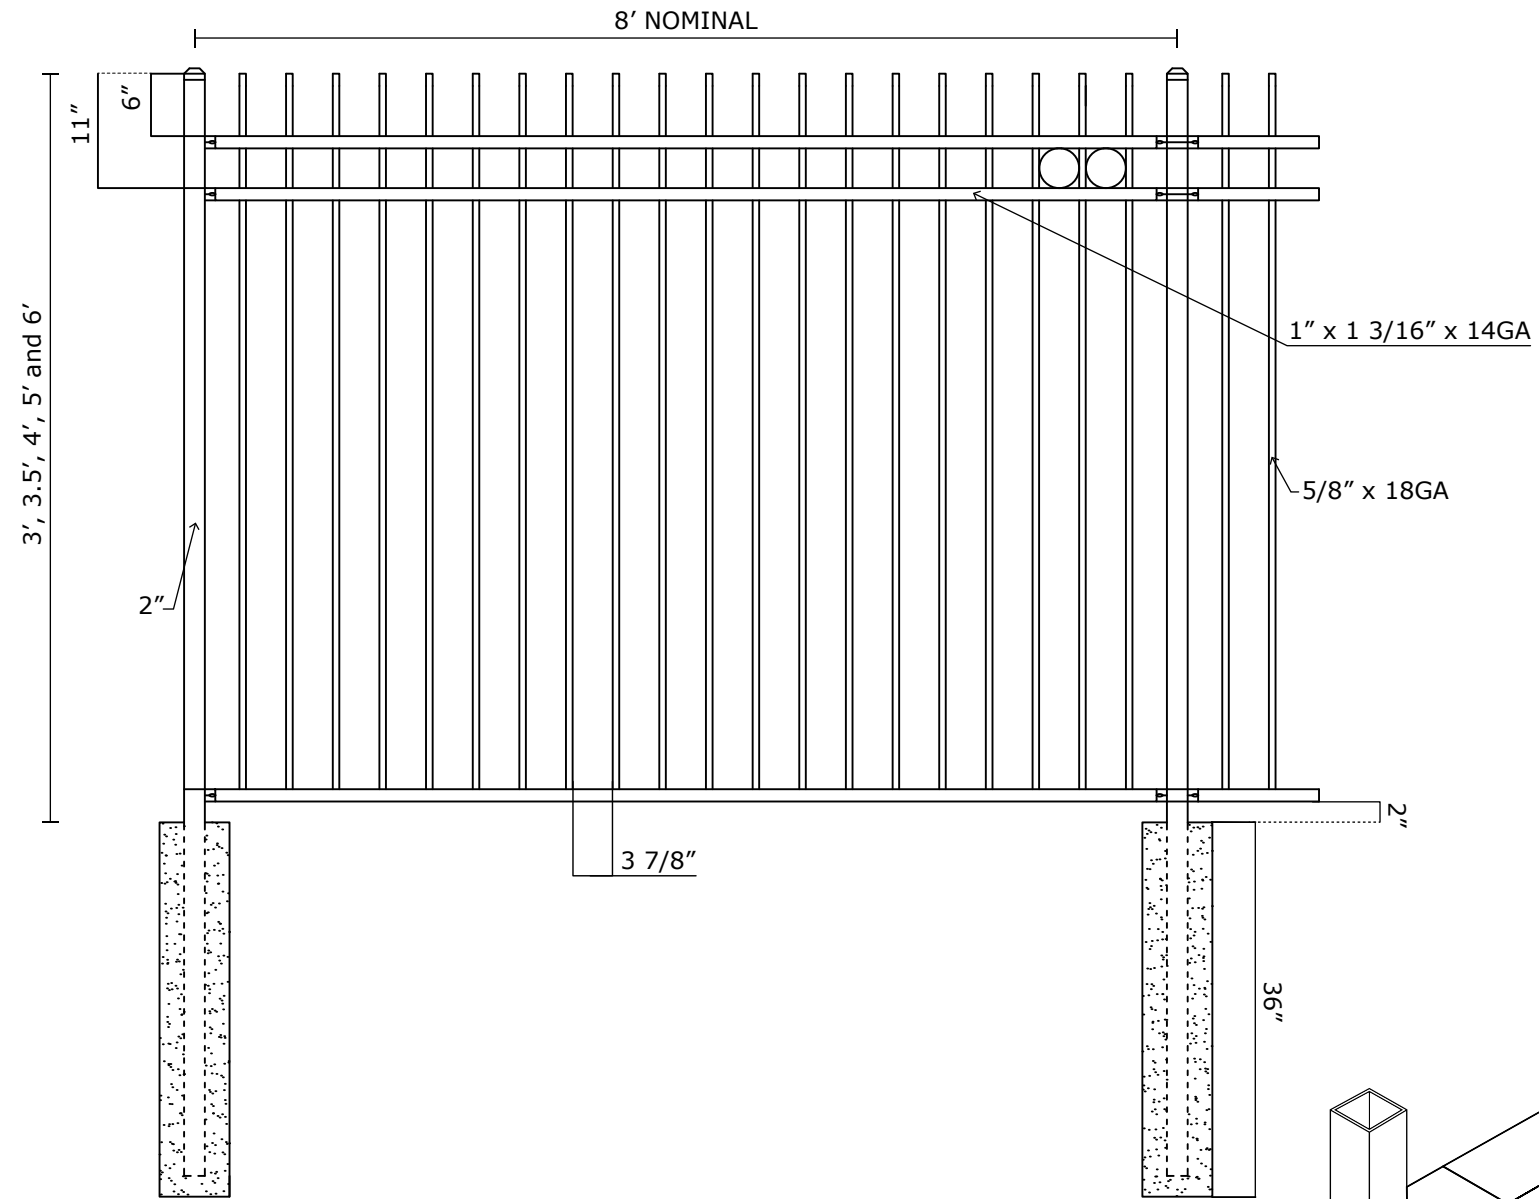

VICTORY 3R RES MODERN TOP W/ FLUSH BOTTOM SPECIFICATIONS

Pickets: 5/8" x 18GA

Rails: 1" x 1 3/16" SQ x 14GA

Posts: 2" SQ x 16GA

Heights: 3', 3.5', 4', 5' and 6'