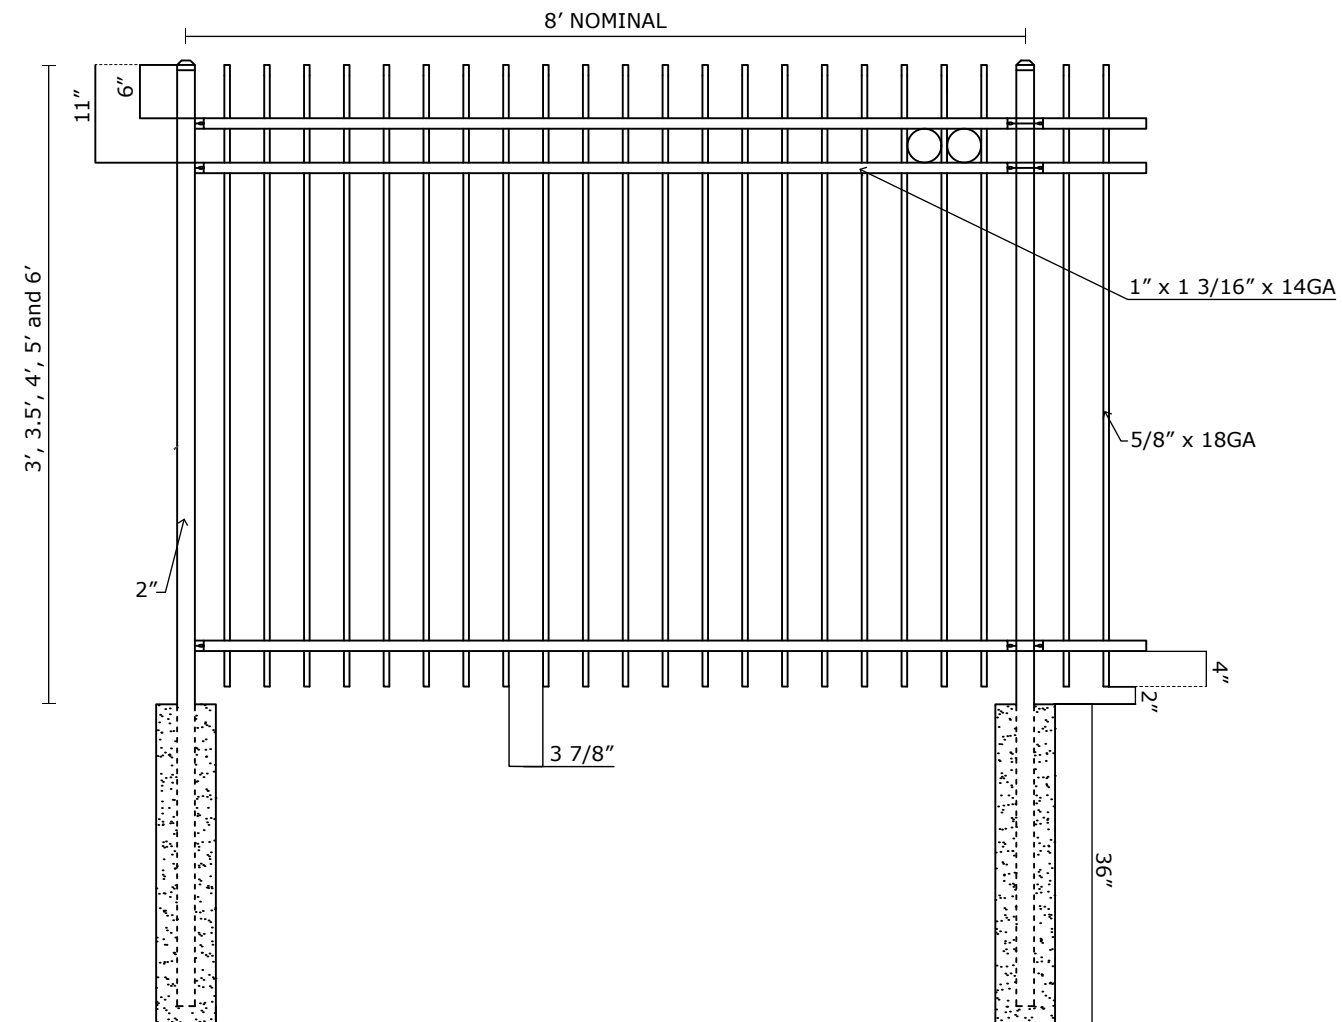

Pickets: 5/8" x 18GA

Rails: 1" x 1 3/16" SQ x 14GA

Posts: 2" SQ x 16GA

Heights: 3', 3.5', 4', 5' and 6'

VANTAGE FENCE
VICTORY RESIDENTIAL PANELS
www.vantagefence.com

3R VIC RES MODERN TOP W/ FLUSH BOTTOM

VICTORY 3R RES MODERN TOP W/ EXTENDED PICKET SPECIFICATIONS

Pickets: 5/8" x 18GA

Rails: 1" x 1 3/16" SQ x 14GA

Posts: 2" SQ x 16GA

Heights: 3', 3.5', 4', 5' and 6'

VANTAGE FENCE
VICTORY RESIDENTIAL PANELS
www.vantagefence.com

3R VIC RES MODERN TOP W/ EXTENDED PICKET