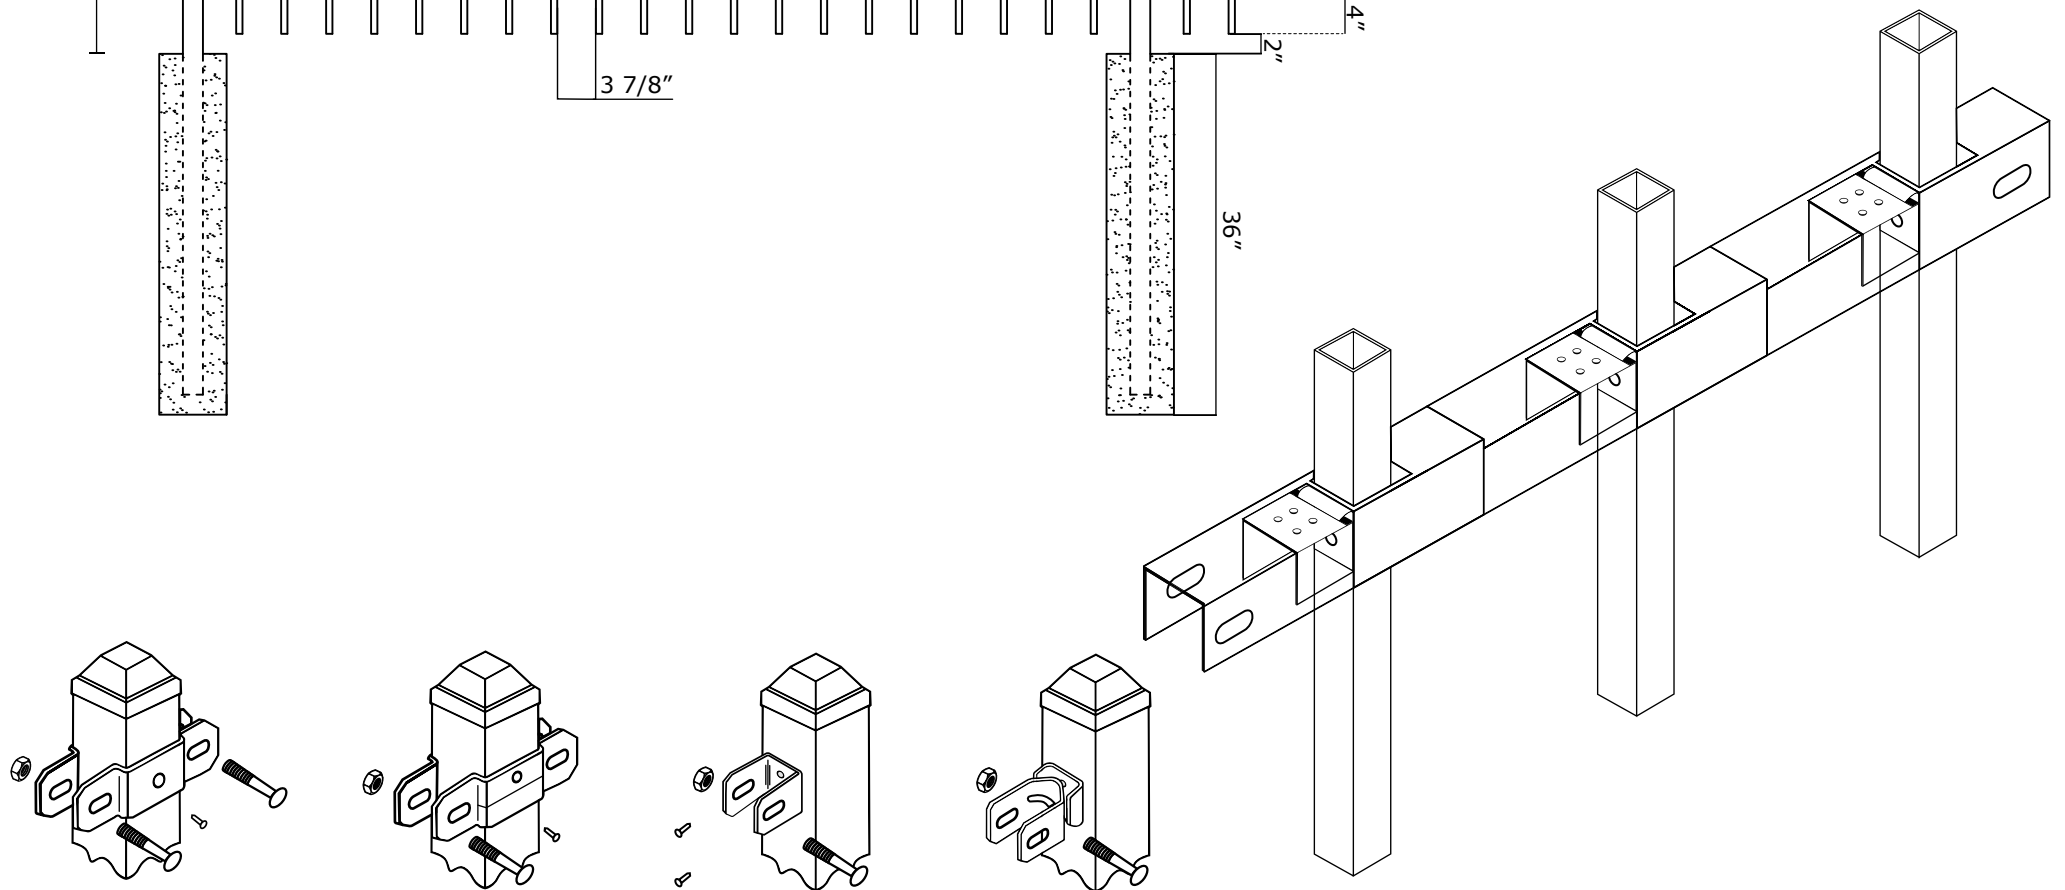

2R VIC RES FLAT TOP W/ EXTENDED PICKET

VICTORY 2R PINCH SPEAR W/ FLUSH BOTTOM SPECIFICATIONS

Pickets: 5/8" x 18GA

Rails: 1" x 1 3/16" SQ x 14GA

Posts: 2" SQ x 16GA

Heights: 3', 3.5', 4', 5' and 6'

VANTAGE FENCE
VICTORY RESIDENTIAL PANELS
www.vantagefence.com

2R VIC RES PINCH SPEAR W/ FLUSH BOTTOM

VICTORY 2R RES PINCH SPEAR W/ EXTENDED PICKET SPECIFICATIONS

Pickets: 5/8" x 18GA

Rails: 1" x 1 3/16" SQ x 14GA

Posts: 2" SQ x 16GA

Heights: 3', 3.5', 4', 5' and 6'

VANTAGE FENCE
VICTORY RESIDENTIAL PANELS
www.vantagefence.com

2R VIC RES PINCH SPEAR W/ EXTENDED PICKET

VICTORY 2R RES MODERN TOP W/ FLUSH BOTTOM SPECIFICATIONS

Pickets: 5/8" x 18GA

Rails: 1" x 1 3/16" SQ x 14GA

Posts: 2" SQ x 16GA

Heights: 3', 3.5', 4', 5' and 6'

VANTAGE FENCE
VICTORY RESIDENTIAL PANELS
www.vantagefence.com

3R VIC RES FLAT TOP W/ EXTENDED PICKET

VICTORY 3R RES PINCH SPEAR W/ FLUSH BOTTOM SPECIFICATIONS

Pickets: 5/8" x 5/8" 18GA

Rails: 1" x 1 3/16" SQ x 14GA

Posts: 2" SQ x 16GA

Heights: 3', 3.5', 4', 5' and 6'