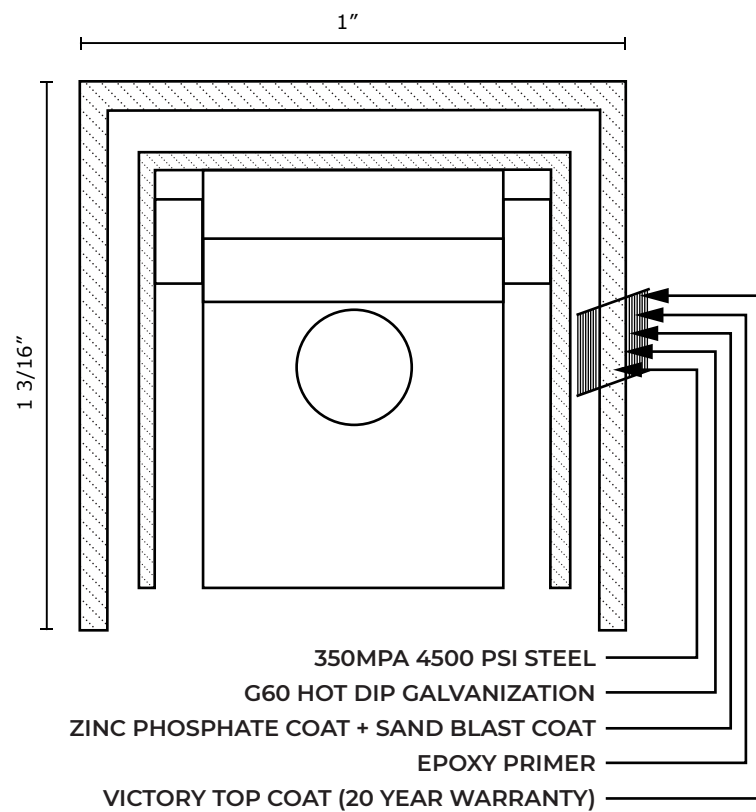

3R VIC RES FLAT TOP W/ EXTENDED PICKET

VICTORY 3R RES PINCH SPEAR W/ FLUSH BOTTOM SPECIFICATIONS

Pickets: 5/8" x 5/8" 18GA

Rails: 1" x 1 3/16" SQ x 14GA

Posts: 2" SQ x 16GA

Heights: 3', 3.5', 4', 5' and 6'

VANTAGE FENCE
VICTORY RESIDENTIAL PANELS
www.vantagefence.com

3R VIC RES PINCH SPEAR W/ FLUSH BOTTOM

**VICTORY 3R RES PINCH SPEAR W/
EXTENDED PICKET SPECIFICATIONS**

Pickets: 5/8" x 18GA

Rails: 1" x 1 3/16" SQ x 14GA

Posts: 2" SQ x 16GA

Heights: 3', 3.5', 4', 5' and 6'

VANTAGE FENCE
VICTORY RESIDENTIAL PANELS
www.vantagefence.com

3R VIC RES PINCH SPEAR W/ EXTENDED PICKET

VICTORY 3R RES MODERN TOP W/ FLUSH BOTTOM SPECIFICATIONS