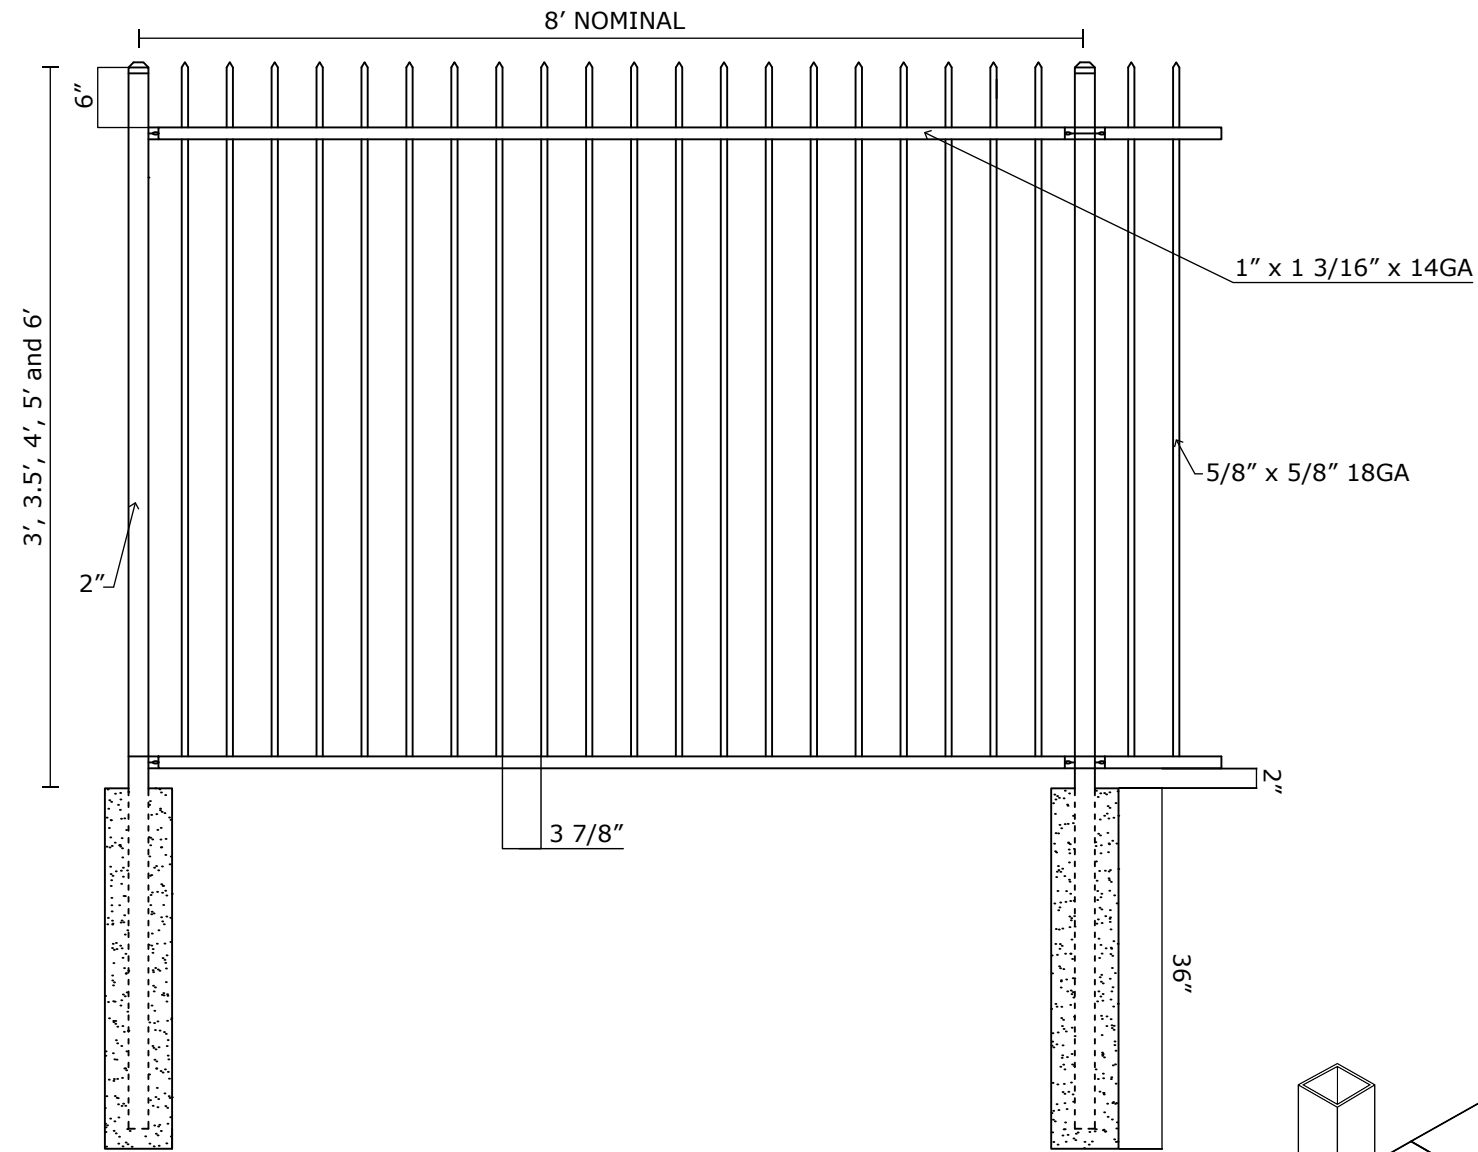

2R VIC RES FLAT TOP W/ EXTENDED PICKET

VICTORY 2R RES FLAT TOP W/ EXTENDED PICKET SPECIFICATIONS

Pickets: 5/8" x 18GA

Rails: 1" x 1 3/16" SQ x 14GA

Posts: 2" SQ x 16GA

Heights: 3', 3.5', 4', 5' and 6'

VANTAGE FENCE
VICTORY RESIDENTIAL PANELS
www.vantagefence.com

2R VIC RES FLAT TOP W/ EXTENDED PICKET

VICTORY 2R PINCH SPEAR W/ FLUSH BOTTOM SPECIFICATIONS

Pickets: 5/8" x 18GA

Rails: 1" x 1 3/16" SQ x 14GA

Posts: 2" SQ x 16GA

Heights: 3', 3.5', 4', 5' and 6'

VANTAGE FENCE
VICTORY RESIDENTIAL PANELS
www.vantagefence.com

2R VIC RES PINCH SPEAR W/ FLUSH BOTTOM

VICTORY 2R RES PINCH SPEAR W/ EXTENDED PICKET SPECIFICATIONS

Pickets: 5/8" x 18GA

Rails: 1" x 1 3/16" SQ x 14GA

Posts: 2" SQ x 16GA

Heights: 3', 3.5', 4', 5' and 6'

VANTAGE FENCE
VICTORY RESIDENTIAL PANELS
www.vantagefence.com

2R VIC RES PINCH SPEAR W/ EXTENDED PICKET

VICTORY 2R RES MODERN TOP W/ FLUSH BOTTOM SPECIFICATIONS

Pickets: 5/8" x 18GA

Rails: 1" x 1 3/16" SQ x 14GA

Posts: 2" SQ x 16GA

Heights: 3', 3.5', 4', 5' and 6'

VANTAGE FENCE
VICTORY RESIDENTIAL PANELS
www.vantagefence.com