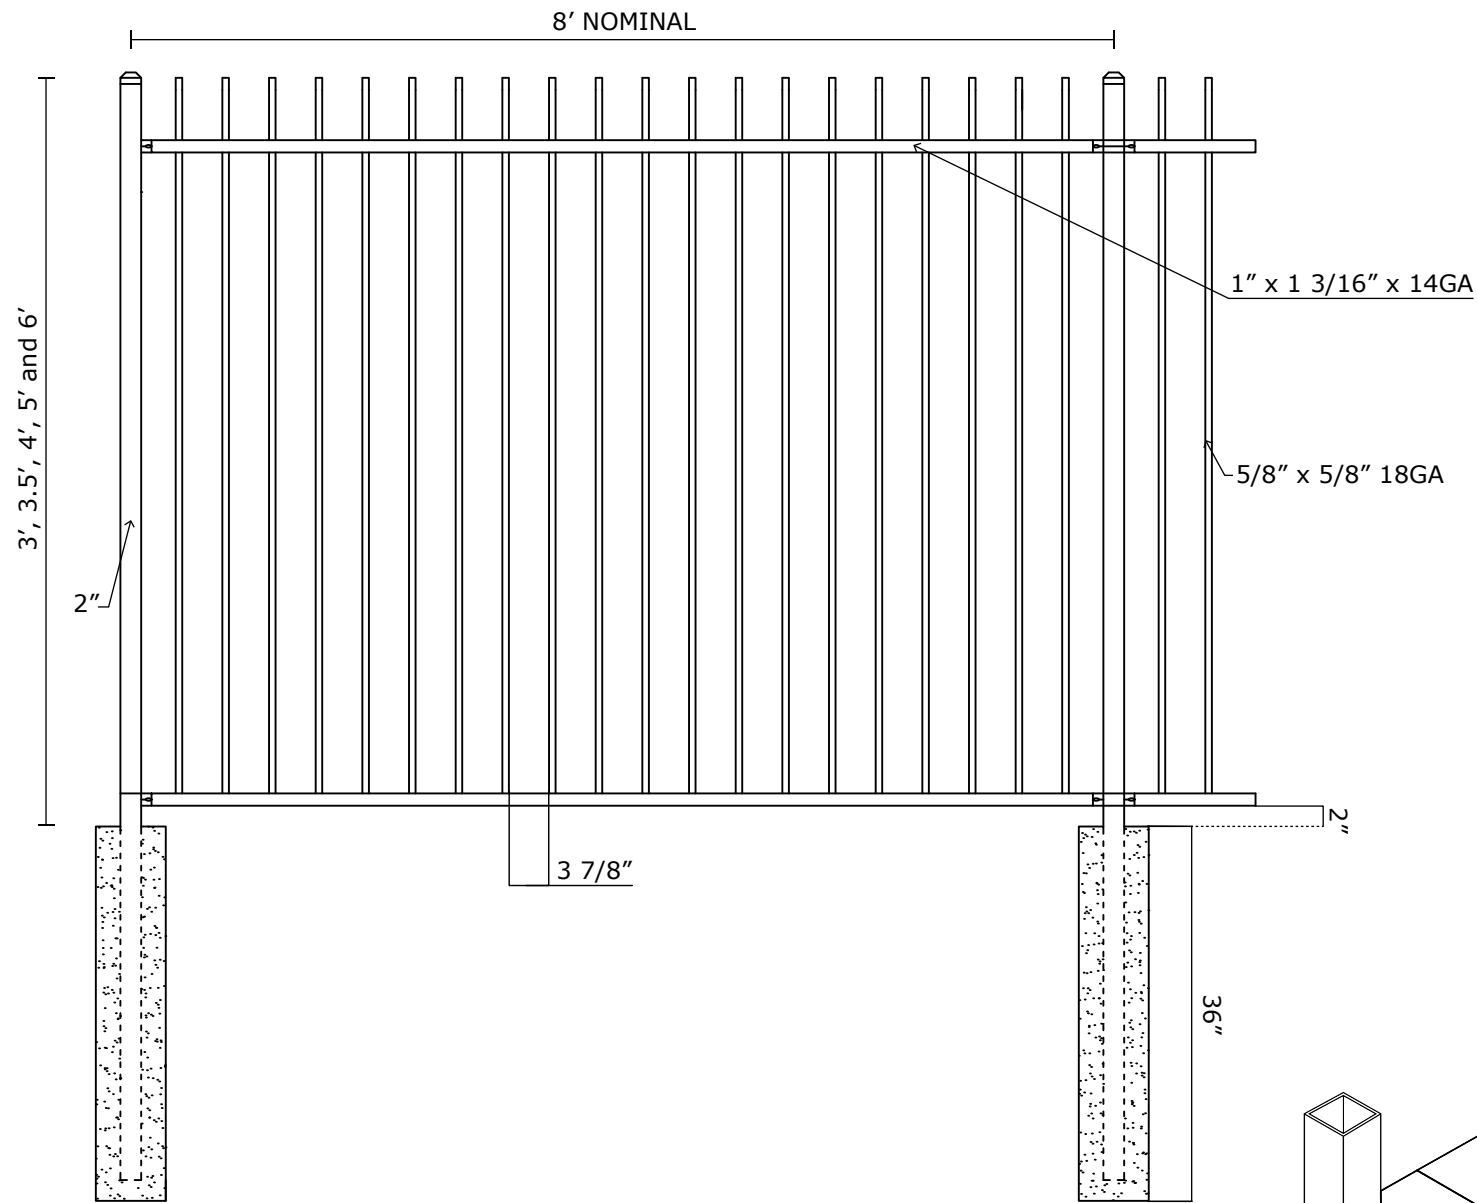

2R VIC RES PINCH SPEAR W/ FLUSH BOTTOM

VICTORY 2R RES PINCH SPEAR W/ EXTENDED PICKET SPECIFICATIONS

Pickets: 5/8" x 18GA

Rails: 1" x 1 3/16" SQ x 14GA

Posts: 2" SQ x 16GA

Heights: 3', 3.5', 4', 5' and 6'

VANTAGE FENCE
VICTORY RESIDENTIAL PANELS
www.vantagefence.com

2R VIC RES PINCH SPEAR W/ EXTENDED PICKET

VICTORY 2R RES MODERN TOP W/ FLUSH BOTTOM SPECIFICATIONS

Pickets: 5/8" x 18GA

Rails: 1" x 1 3/16" SQ x 14GA

Posts: 2" SQ x 16GA

Heights: 3', 3.5', 4', 5' and 6'

VANTAGE FENCE
VICTORY RESIDENTIAL PANELS
www.vantagefence.com

2R VIC RES MODERN TOP W/ FLUSH BOTTOM

VICTORY 2R RES MODERN TOP W/ EXTENDED PICKET SPECIFICATIONS

Pickets: 5/8" x 18GA

Rails: 1" x 1 3/16" SQ x 14GA

Posts: 2" SQ x 16GA

Heights: 3', 3.5', 4', 5' and 6'

VANTAGE FENCE
VICTORY RESIDENTIAL PANELS
www.vantagefence.com