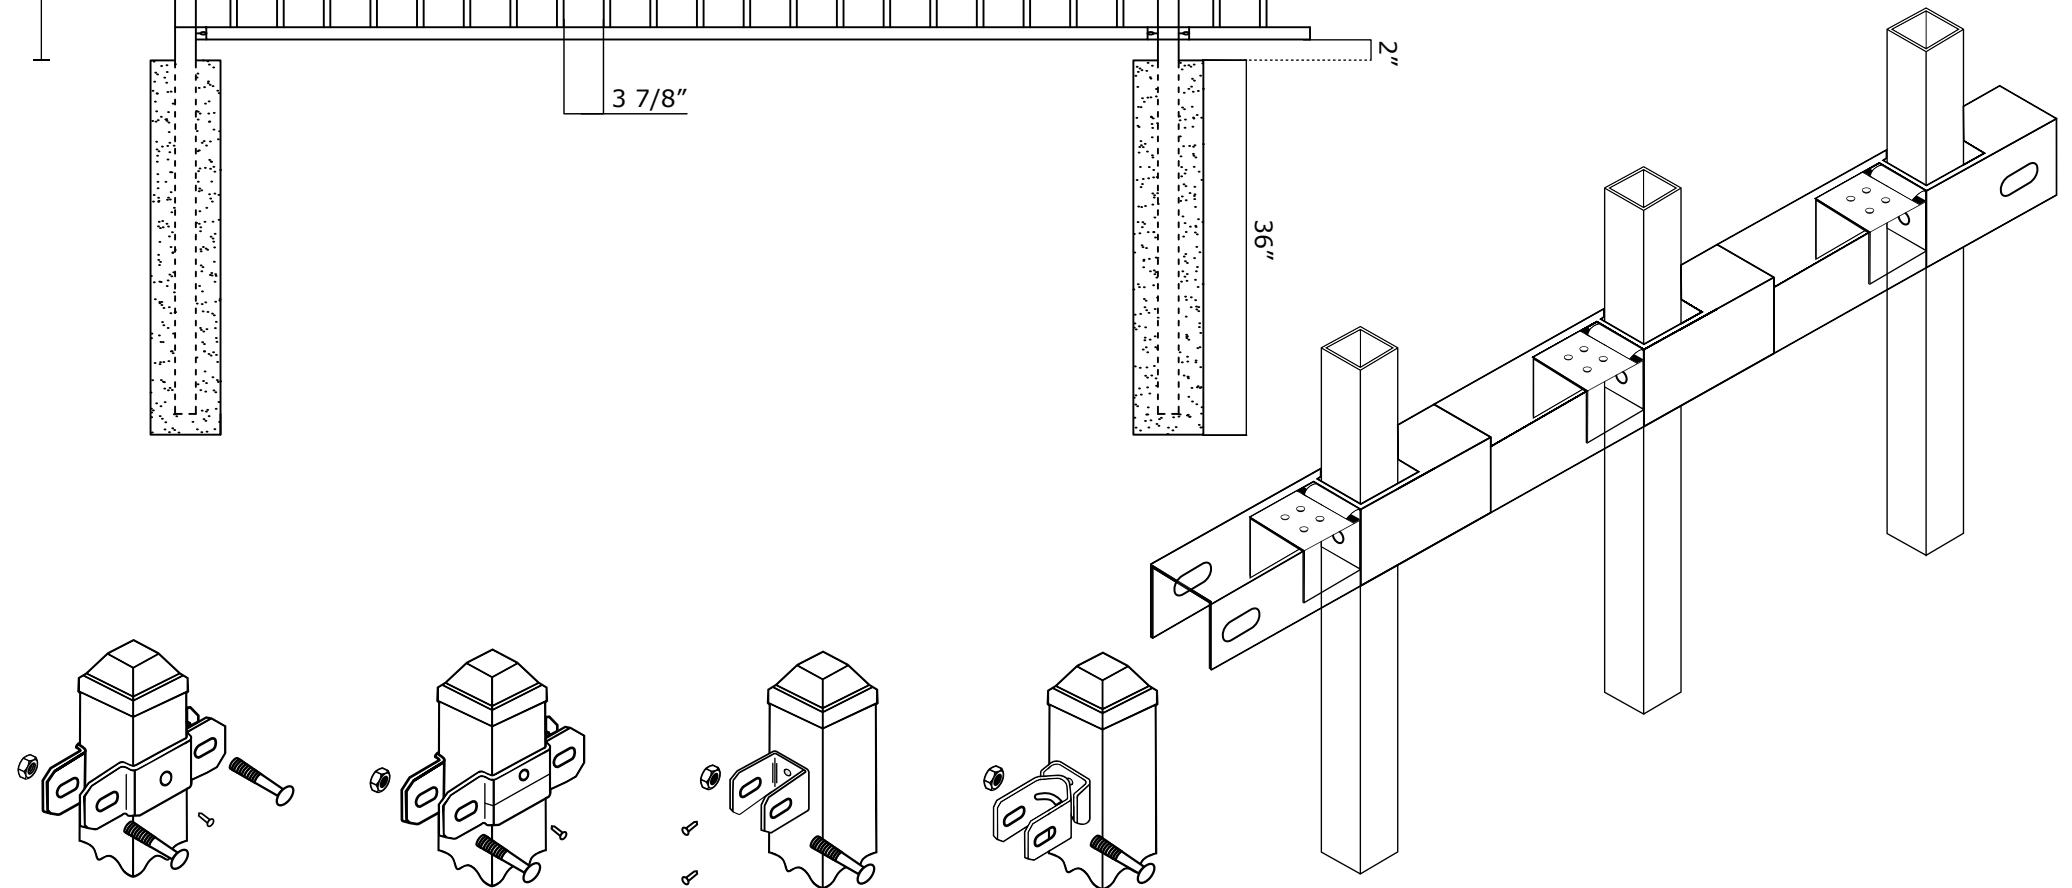

VICTORY 3R RES MODERN TOP W/ FLUSH BOTTOM SPECIFICATIONS

Pickets: 5/8" x 18GA

Rails: 1" x 1 3/16" SQ x 14GA

Posts: 2" SQ x 16GA

Heights: 3', 3.5', 4', 5' and 6'