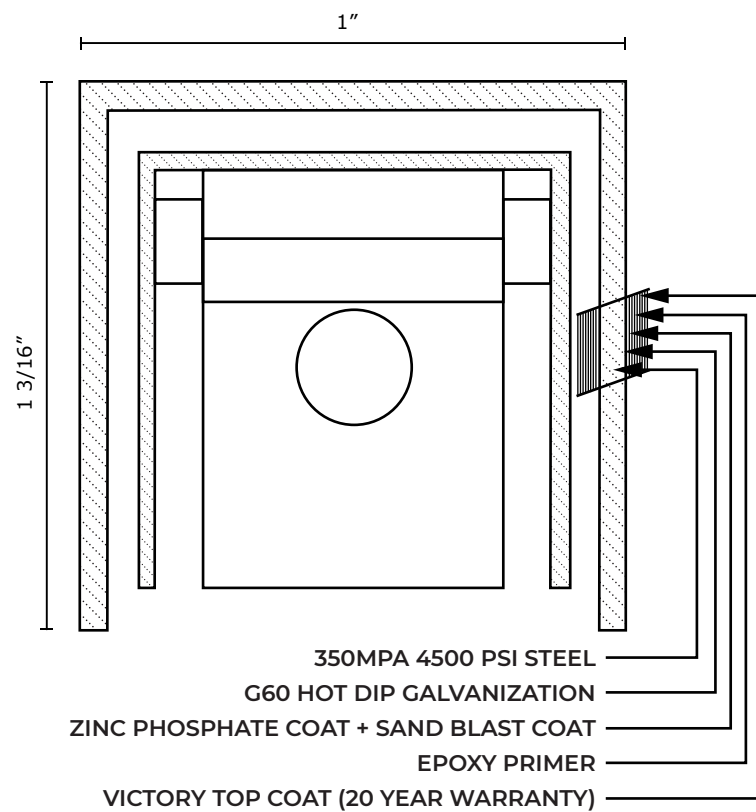

2R VIC RES FLAT TOP W/ EXTENDED PICKET

VICTORY 2R PINCH SPEAR W/ FLUSH BOTTOM SPECIFICATIONS

Pickets: 5/8" x 18GA

Rails: 1" x 1 3/16" SQ x 14GA

Posts: 2" SQ x 16GA

Heights: 3', 3.5', 4', 5' and 6'

VANTAGE FENCE
VICTORY RESIDENTIAL PANELS
www.vantagefence.com

2R VIC RES PINCH SPEAR W/ FLUSH BOTTOM

VICTORY 2R RES PINCH SPEAR W/ EXTENDED PICKET SPECIFICATIONS

Pickets: 5/8" x 18GA

Rails: 1" x 1 3/16" SQ x 14GA

Posts: 2" SQ x 16GA

Heights: 3', 3.5', 4', 5' and 6'

VANTAGE FENCE
VICTORY RESIDENTIAL PANELS
www.vantagefence.com

2R VIC RES PINCH SPEAR W/ EXTENDED PICKET

VICTORY 2R RES MODERN TOP W/ FLUSH BOTTOM SPECIFICATIONS

Pickets: 5/8" x 18GA

Rails: 1" x 1 3/16" SQ x 14GA

Posts: 2" SQ x 16GA

Heights: 3', 3.5', 4', 5' and 6'

VANTAGE FENCE
VICTORY RESIDENTIAL PANELS
www.vantagefence.com