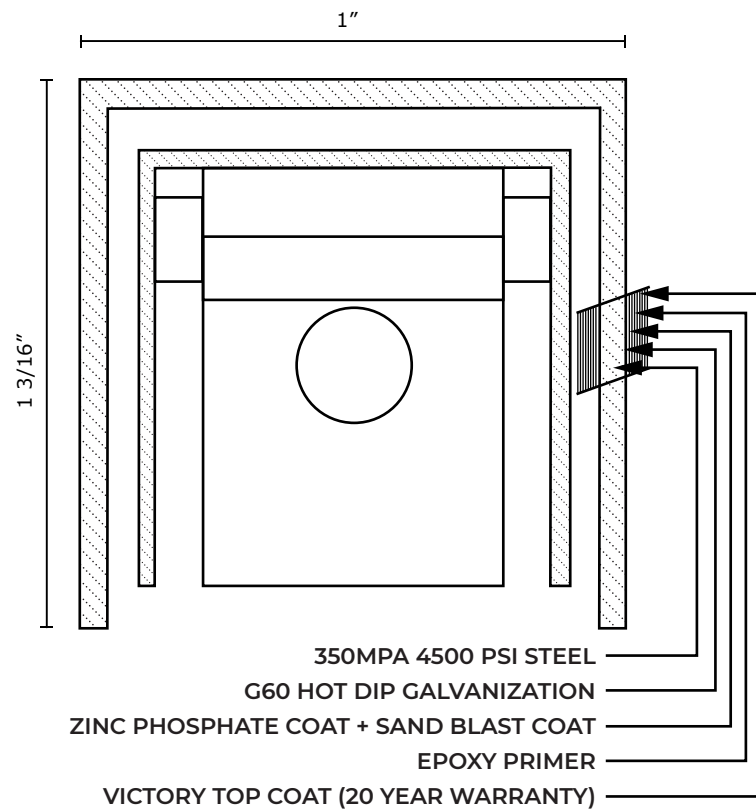

2R VIC RES FLAT TOP W/ EXTENDED PICKET

VICTORY 2R PINCH SPEAR W/ FLUSH BOTTOM SPECIFICATIONS

Pickets: 5/8" x 18GA

Rails: 1" x 1 3/16" SQ x 14GA

Posts: 2" SQ x 16GA

Heights: 3', 3.5', 4', 5' and 6'

VANTAGE FENCE
VICTORY RESIDENTIAL PANELS
www.vantagefence.com

2R VIC RES PINCH SPEAR W/ FLUSH BOTTOM

VICTORY 2R RES PINCH SPEAR W/ EXTENDED PICKET SPECIFICATIONS

Pickets: 5/8" x 18GA

Rails: 1" x 1 3/16" SQ x 14GA

Posts: 2" SQ x 16GA

Heights: 3', 3.5', 4', 5' and 6'

VANTAGE FENCE
VICTORY RESIDENTIAL PANELS
www.vantagefence.com

2R VIC RES PINCH SPEAR W/ EXTENDED PICKET

VICTORY 2R RES MODERN TOP W/ FLUSH BOTTOM SPECIFICATIONS

Pickets: 5/8" x 18GA

Rails: 1" x 1 3/16" SQ x 14GA

Posts: 2" SQ x 16GA

Heights: 3', 3.5', 4', 5' and 6'

VANTAGE FENCE
VICTORY RESIDENTIAL PANELS
www.vantagefence.com