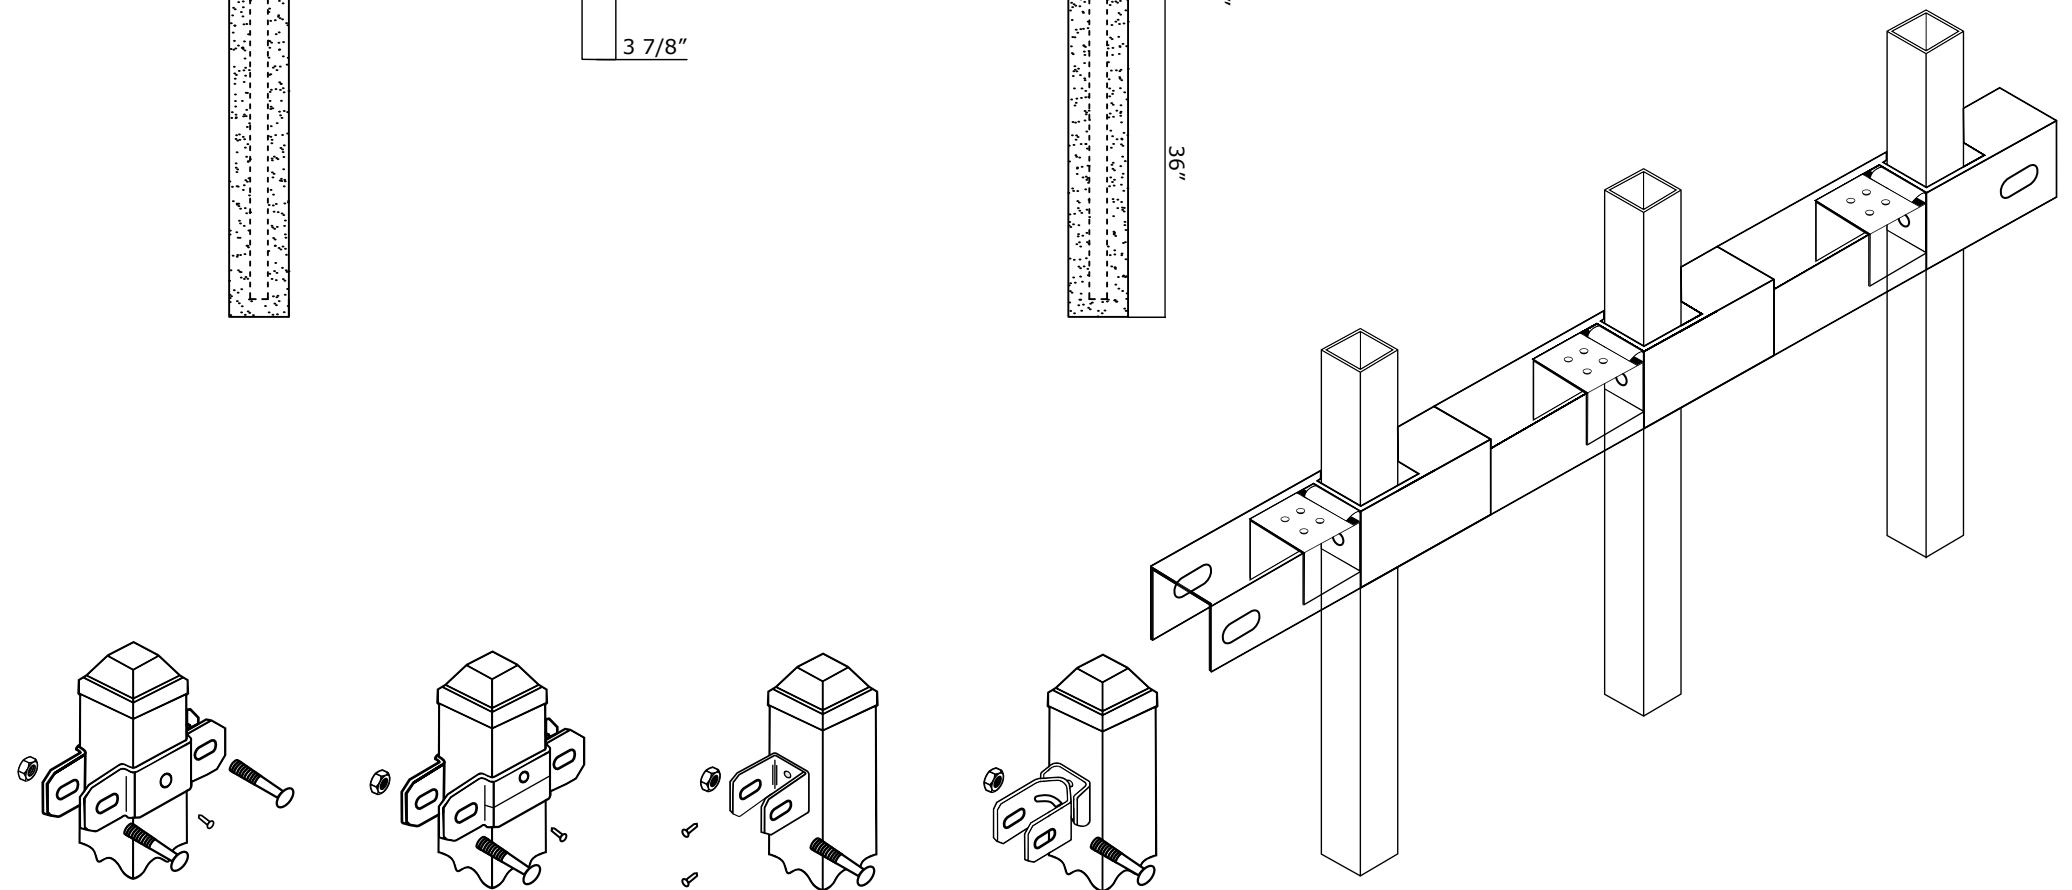

VICTORY 3R RES MODERN TOP W/ EXTENDED PICKET SPECIFICATIONS

Pickets: 5/8" x 18GA

Rails: 1" x 1 3/16" SQ x 14GA

Posts: 2" SQ x 16GA

Heights: 3', 3.5', 4', 5' and 6'