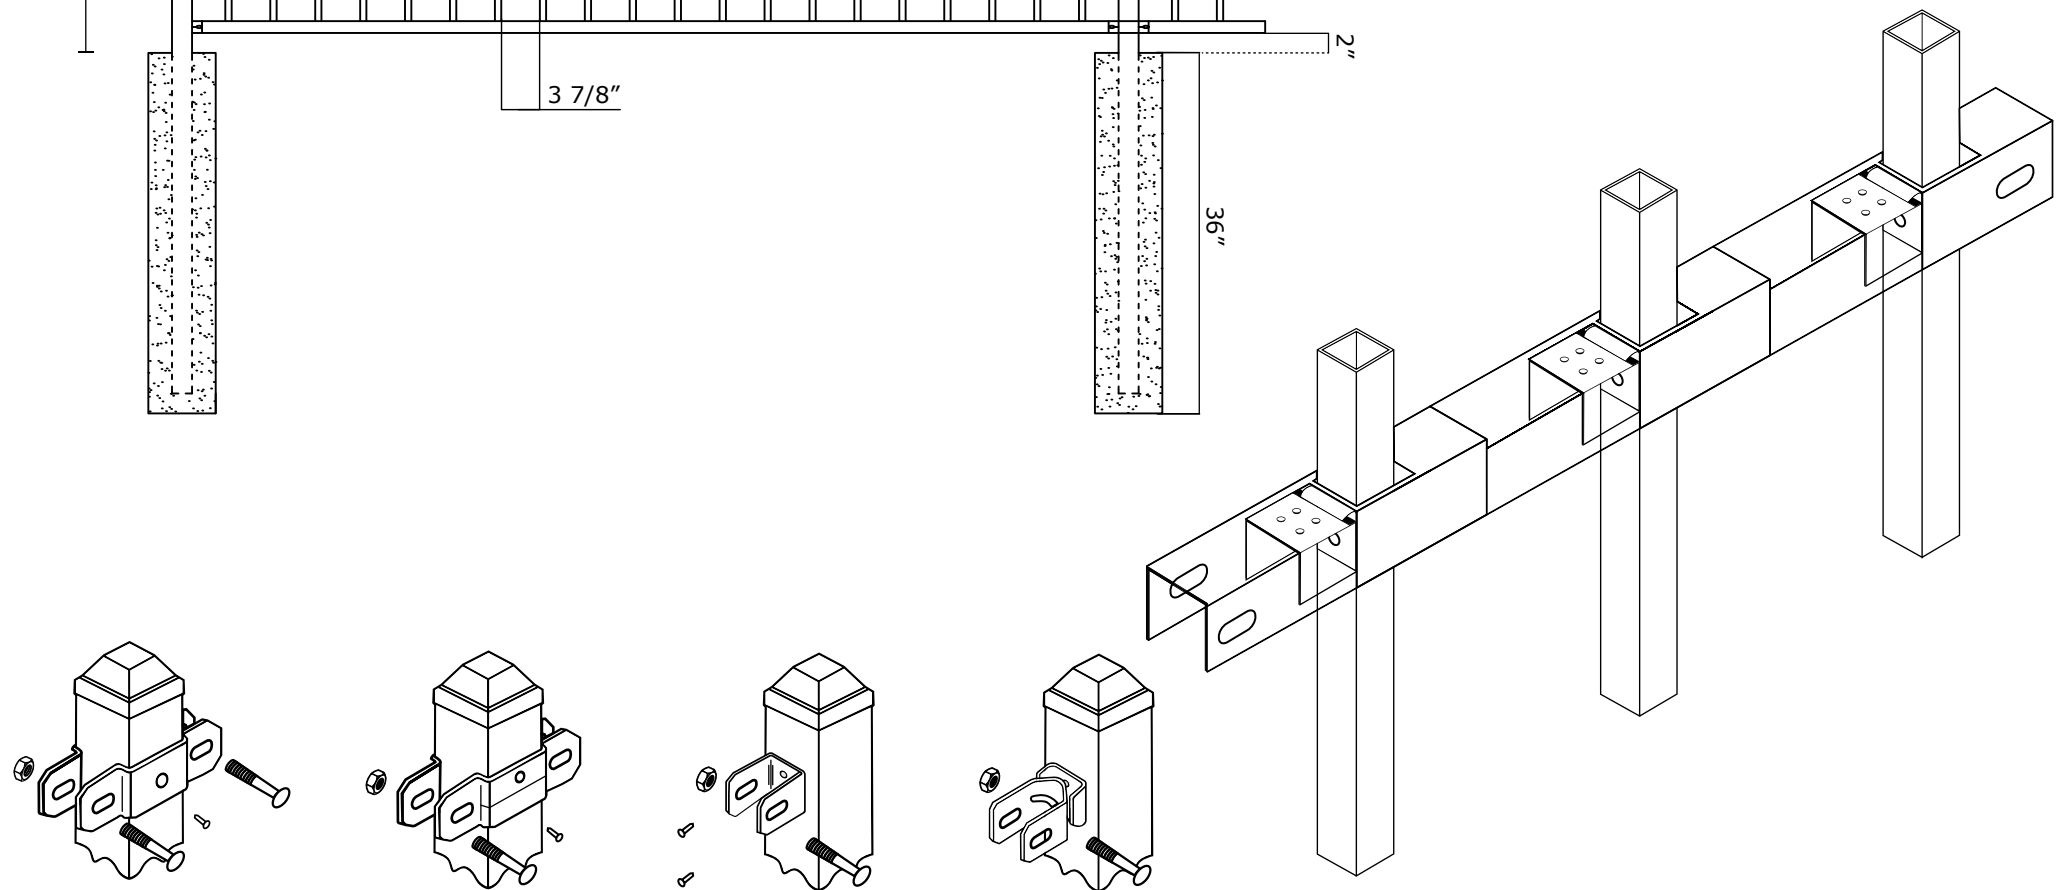

VICTORY 3R RES FLAT TOP W/ FLUSH BOTTOM SPECIFICATIONS

Pickets: 5/8" x 18GA

Rails: 1" x 1 3/16" SQ x 14GA

Posts: 2" SQ x 16GA

Heights: 3', 3.5', 4', 5' and 6'