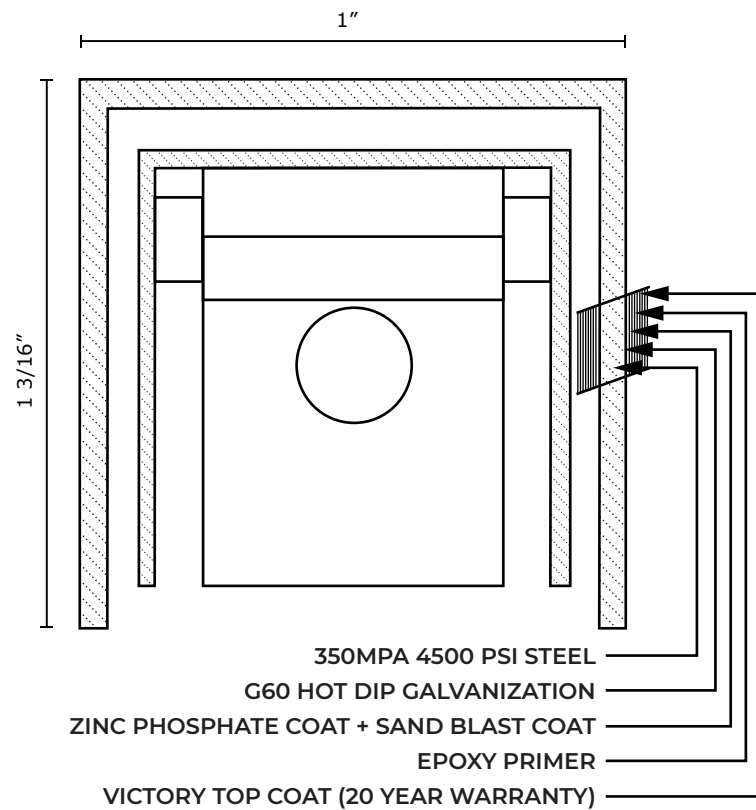

3R VIC RES FLAT TOP W/ EXTENDED PICKET

VICTORY 3R RES PINCH SPEAR W/ FLUSH BOTTOM SPECIFICATIONS

Pickets: 5/8" x 5/8" 18GA

Rails: 1" x 1 3/16" SQ x 14GA

Posts: 2" SQ x 16GA

Heights: 3', 3.5', 4', 5' and 6'

VANTAGE FENCE
VICTORY RESIDENTIAL PANELS
www.vantagefence.com

3R VIC RES PINCH SPEAR W/ FLUSH BOTTOM

**VICTORY 3R RES PINCH SPEAR W/
EXTENDED PICKET SPECIFICATIONS**

Pickets: 5/8" x 18GA

Rails: 1" x 1 3/16" SQ x 14GA

Posts: 2" SQ x 16GA

Heights: 3', 3.5', 4', 5' and 6'

VANTAGE FENCE
VICTORY RESIDENTIAL PANELS
www.vantagefence.com

3R VIC RES PINCH SPEAR W/ EXTENDED PICKET

VICTORY 3R RES MODERN TOP W/ FLUSH BOTTOM SPECIFICATIONS

Pickets: 5/8" x 18GA

Rails: 1" x 1 3/16" SQ x 14GA

Posts: 2" SQ x 16GA

Heights: 3', 3.5', 4', 5' and 6'

VANTAGE FENCE
VICTORY RESIDENTIAL PANELS
www.vantagefence.com

3R VIC RES MODERN TOP W/ FLUSH BOTTOM

VICTORY 3R RES MODERN TOP W/ EXTENDED PICKET SPECIFICATIONS