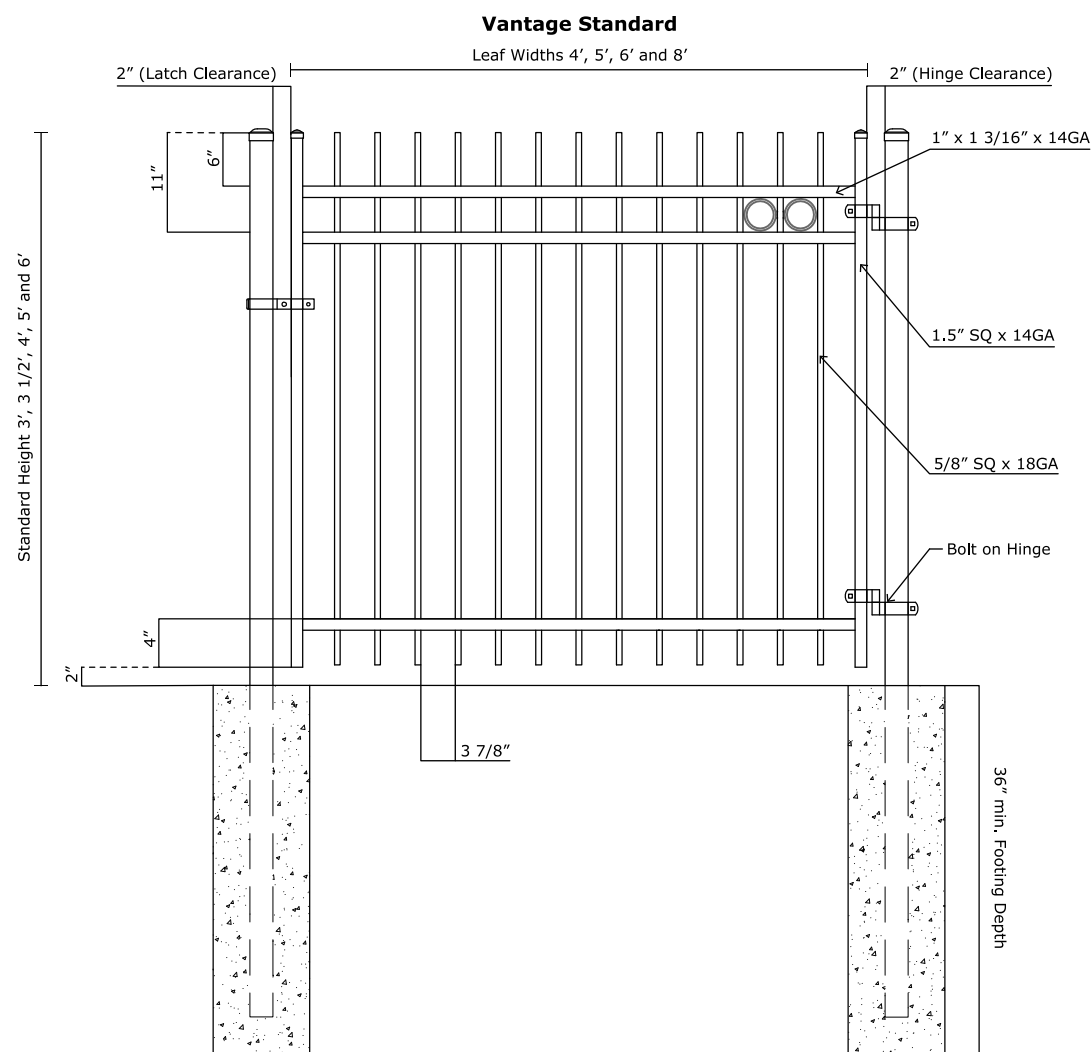

Pickets: 5/8" x 18GA

Rails: 1" x 1 3/16" SQ x 14GA

Posts: 2" SQ x 16GA

Heights: 3', 3.5', 4', 5' and 6'

VANTAGE FENCE
VICTORY RESIDENTIAL PANELS
www.vantagefence.com

3R VIC RES MODERN TOP W/ FLUSH BOTTOM

VICTORY 3R RES MODERN TOP W/ EXTENDED PICKET SPECIFICATIONS

Pickets: 5/8" x 18GA

Rails: 1" x 1 3/16" SQ x 14GA

Posts: 2" SQ x 16GA

Heights: 3', 3.5', 4', 5' and 6'

VANTAGE FENCE
VICTORY RESIDENTIAL PANELS
www.vantagefence.com

3R VIC RES MODERN TOP W/ EXTENDED PICKET

Single Gate Arrangement

Double Gate Arrangement

VANTAGE FENCE
VICTORY RESIDENTIAL PANELS
www.vantagefence.com

RESIDENTIAL FLAT TOP GATE

Single Gate Arrangement

Double Gate Arrangement

VANTAGE FENCE
VICTORY RESIDENTIAL PANELS
www.vantagefence.com