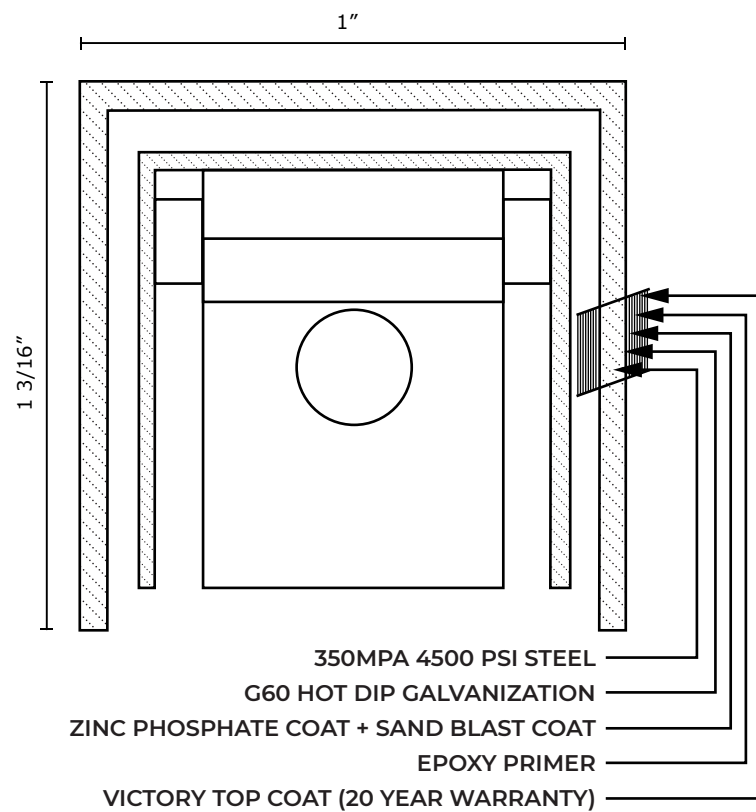

VICTORY 2R RES FLAT TOP W/ FLUSH BOTTOM SPECIFICATIONS

Pickets: 5/8" x 18GA

Rails: 1" x 1 3/16" SQ x 14GA

Posts: 2" SQ x 16GA

Heights: 3', 3.5', 4', 5' and 6'

VANTAGE FENCE
VICTORY RESIDENTIAL PANELS
www.vantagefence.com

2R VIC RES FLAT TOP W/ EXTENDED PICKET

VICTORY 2R RES FLAT TOP W/ EXTENDED PICKET SPECIFICATIONS

Pickets: 5/8" x 18GA

Rails: 1" x 1 3/16" SQ x 14GA

Posts: 2" SQ x 16GA

Heights: 3', 3.5', 4', 5' and 6'

VANTAGE FENCE
VICTORY RESIDENTIAL PANELS
www.vantagefence.com

2R VIC RES FLAT TOP W/ EXTENDED PICKET

VICTORY 2R PINCH SPEAR W/ FLUSH BOTTOM SPECIFICATIONS

Pickets: 5/8" x 18GA

Rails: 1" x 1 3/16" SQ x 14GA

Posts: 2" SQ x 16GA

Heights: 3', 3.5', 4', 5' and 6'

VANTAGE FENCE
VICTORY RESIDENTIAL PANELS
www.vantagefence.com

2R VIC RES PINCH SPEAR W/ FLUSH BOTTOM

VICTORY 2R RES PINCH SPEAR W/ EXTENDED PICKET SPECIFICATIONS

Pickets: 5/8" x 18GA

Rails: 1" x 1 3/16" SQ x 14GA

Posts: 2" SQ x 16GA

Heights: 3', 3.5', 4', 5' and 6'

VANTAGE FENCE
VICTORY RESIDENTIAL PANELS
www.vantagefence.com