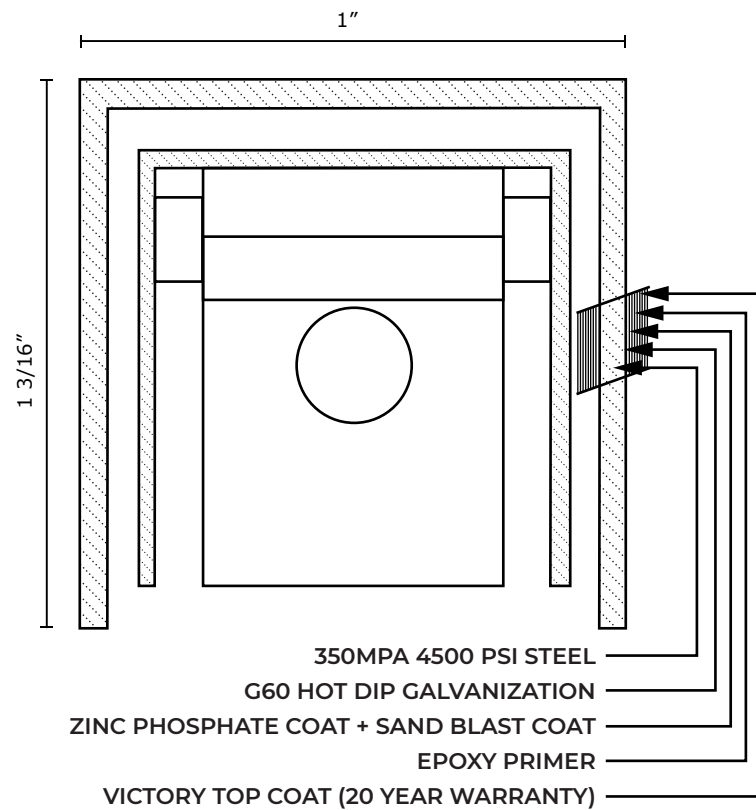

3R VIC RES FLAT TOP W/ EXTENDED PICKET

VICTORY 3R RES PINCH SPEAR W/ FLUSH BOTTOM SPECIFICATIONS

Pickets: 5/8" x 5/8" 18GA

Rails: 1" x 1 3/16" SQ x 14GA

Posts: 2" SQ x 16GA

Heights: 3', 3.5', 4', 5' and 6'

VANTAGE FENCE
VICTORY RESIDENTIAL PANELS
www.vantagefence.com

3R VIC RES PINCH SPEAR W/ FLUSH BOTTOM

**VICTORY 3R RES PINCH SPEAR W/
EXTENDED PICKET SPECIFICATIONS**

Pickets: 5/8" x 18GA

Rails: 1" x 1 3/16" SQ x 14GA